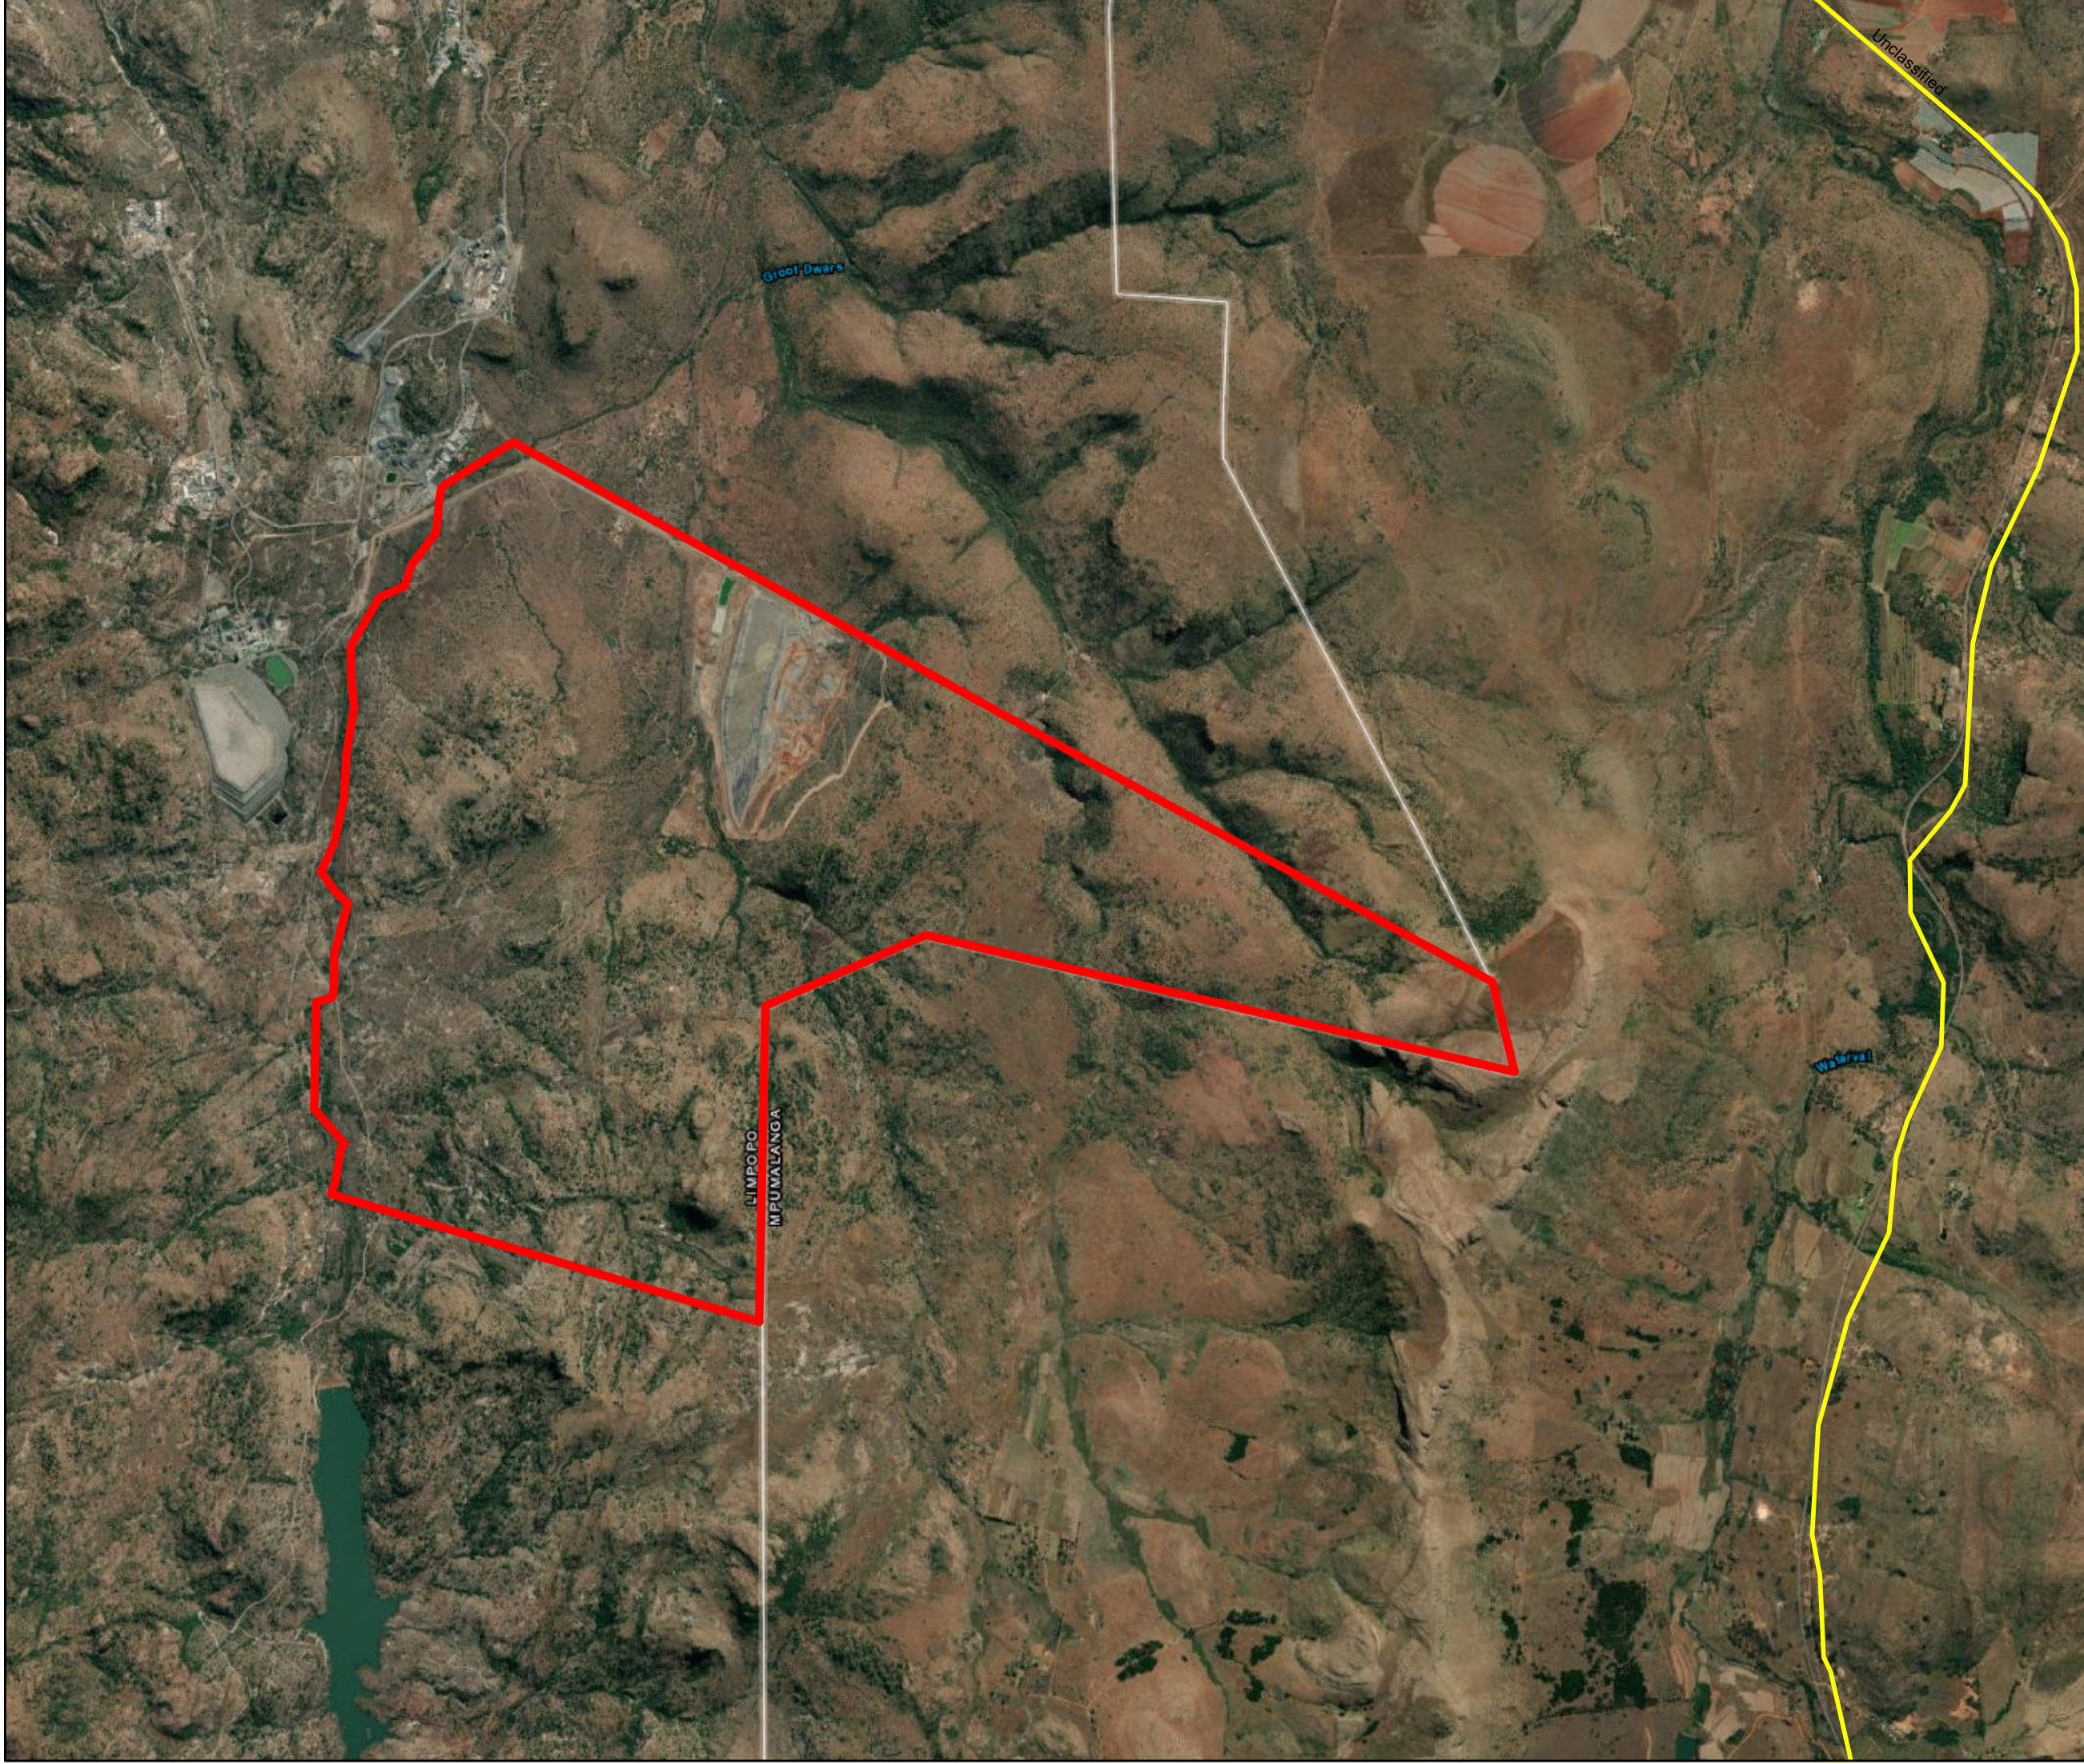

Locality map Mareesburg Prospecting Right

MAIN MAP FEATURES

-  Road
-  Mareesburg 8 JT

Projection: Transverse mercator Ref#: EMA/22/03
 Datum: WGS84 Revision no: 00
 Central meridian: 31 E Date: 2022/09/06

1:45 000