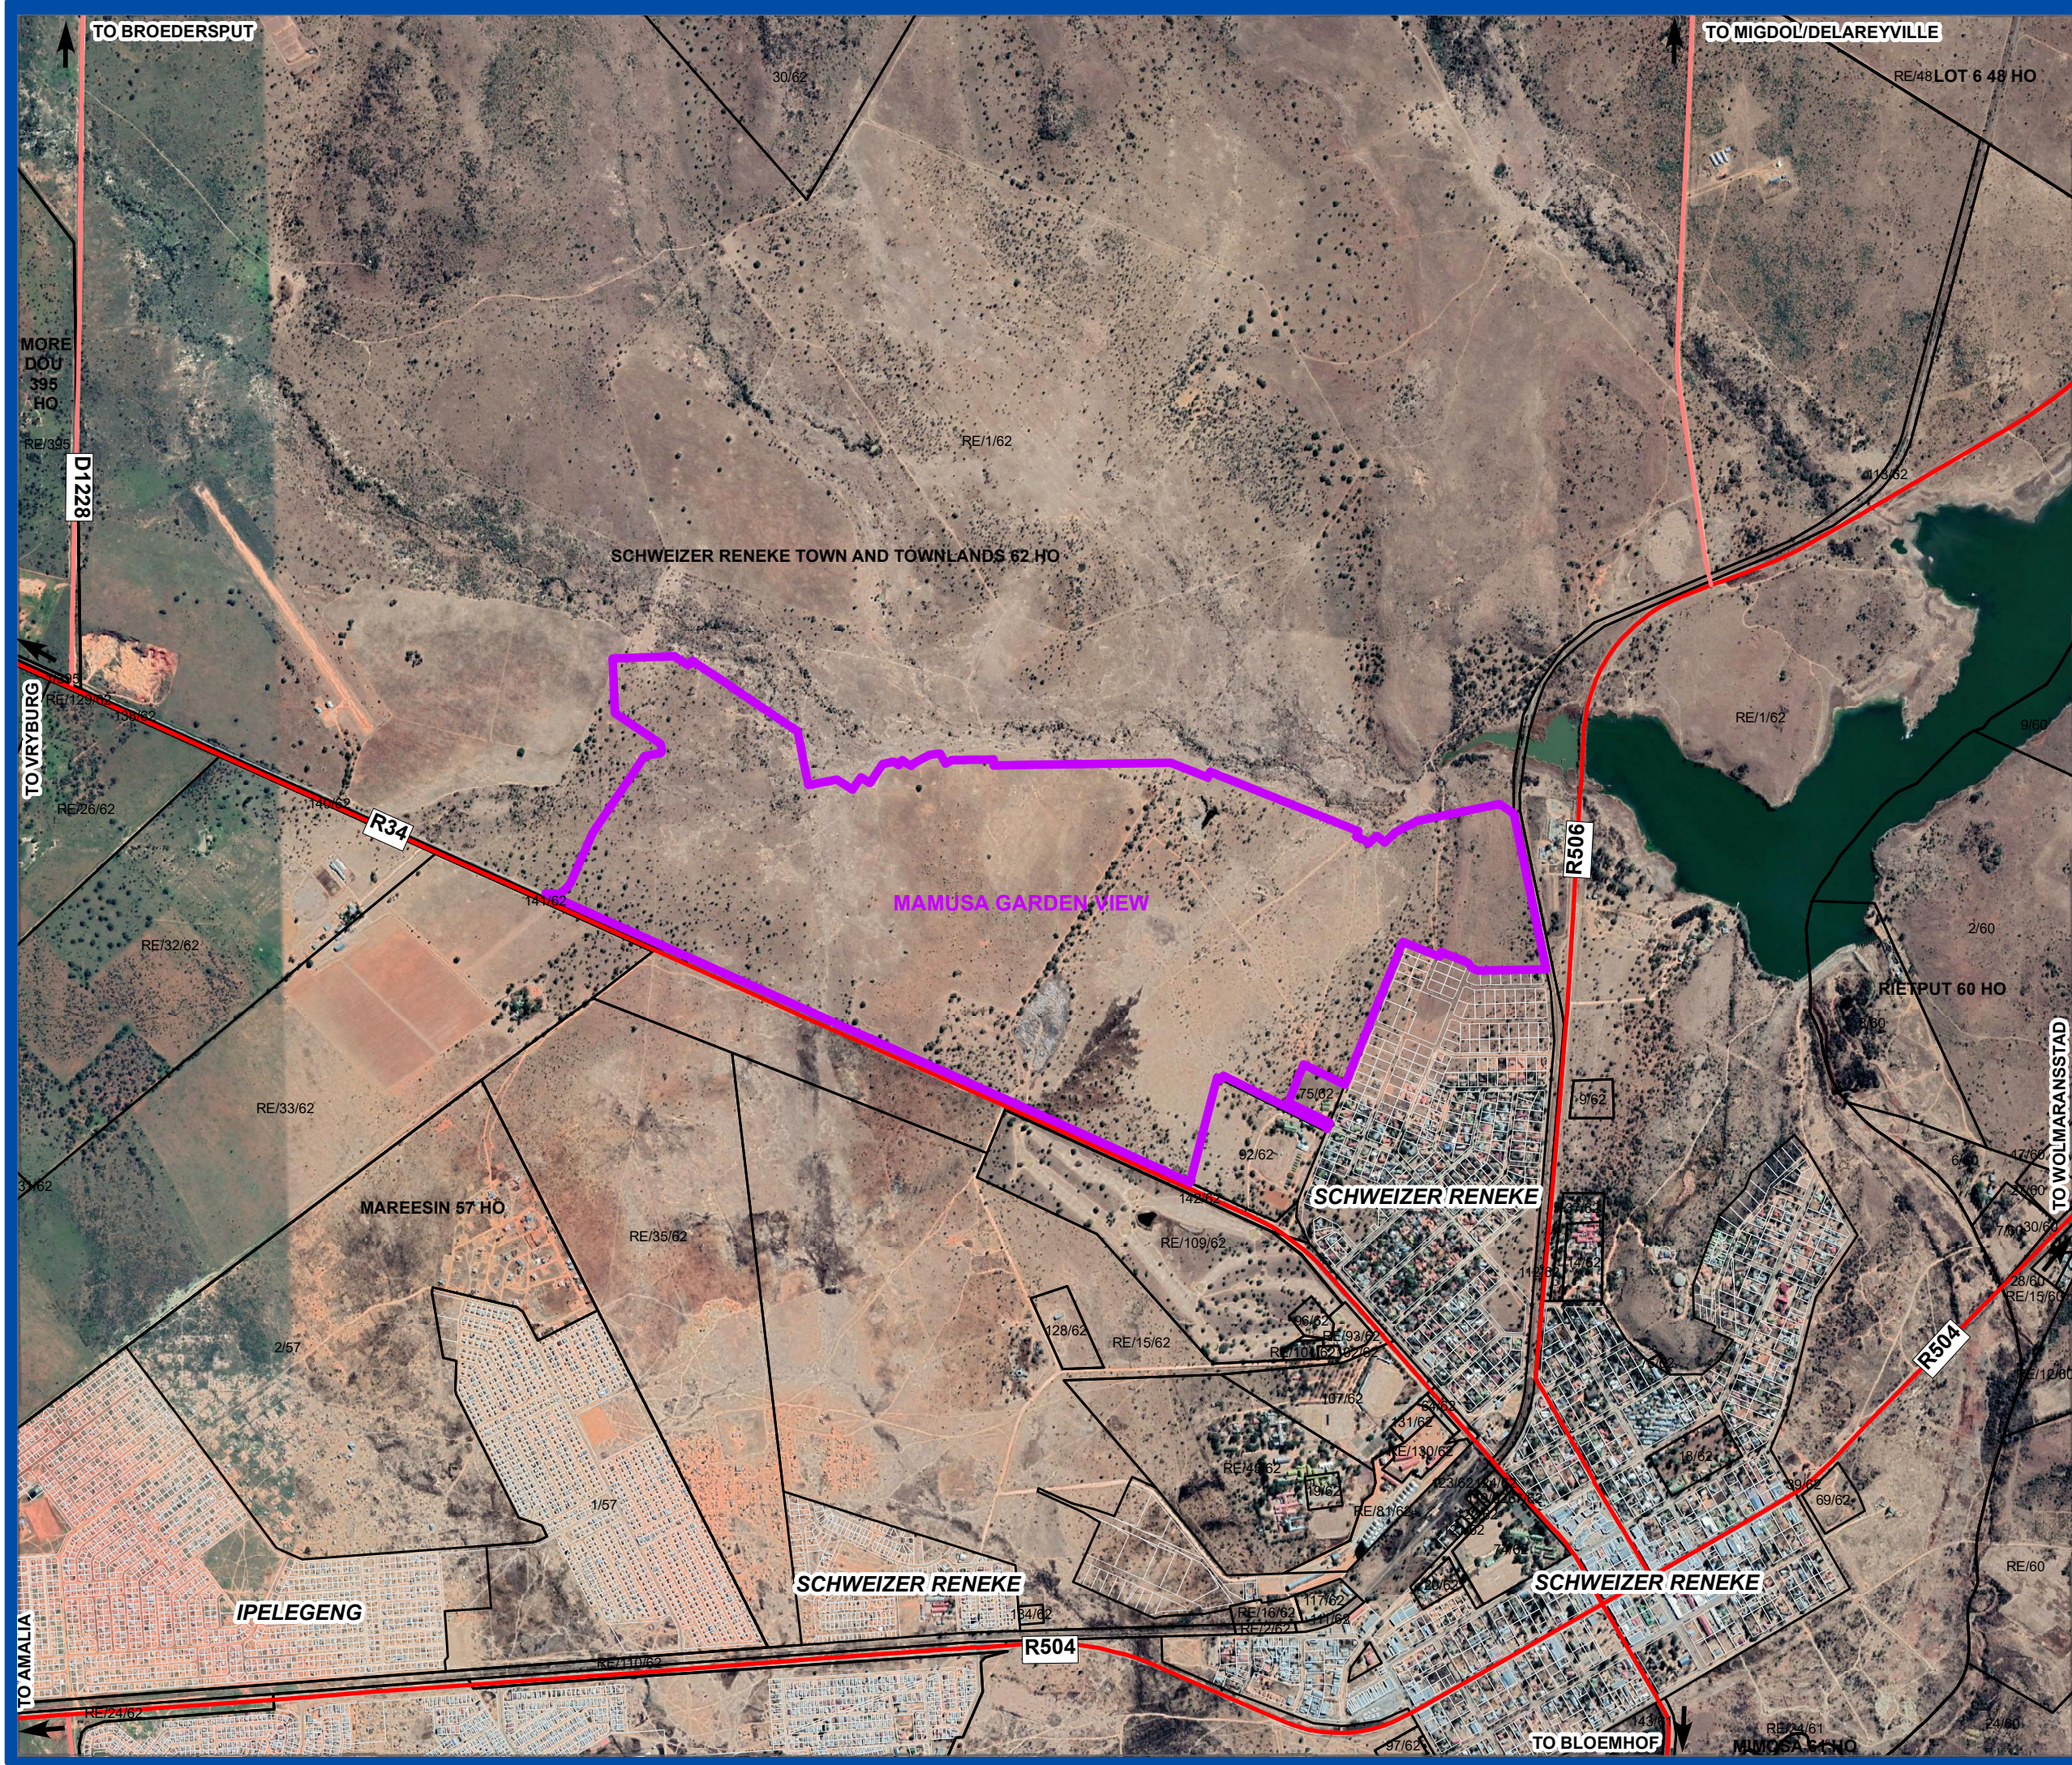

**Dr Ruth Segomotsi
Mompoti
District Municipality**

**Mamusa
Local Municipality**

**Locality Map
A Portion of the Remaining
Extent of Portion 1 of the
farm Schweizer Reneke
Town and Townlands 62-HO
Mamusa Garden View**

- Mamusa Garden View Proposed Township
- Major Road (Highway)
- Main Road
- Secondary Road
- Parent Farms
- Farm portions
- Holdings
- Erven

dIg&hs
Department of
Local Government & Human Settlements
North West Provincial Government
REPUBLIC OF SOUTH AFRICA

KING
& ASSOCIATES

MAP BY:
MAXIM
planning solutions
KLERKSDORP (018) 468 6366
RUSTENBURG (014) 592 9489
e-mail: info@maxim.co.za