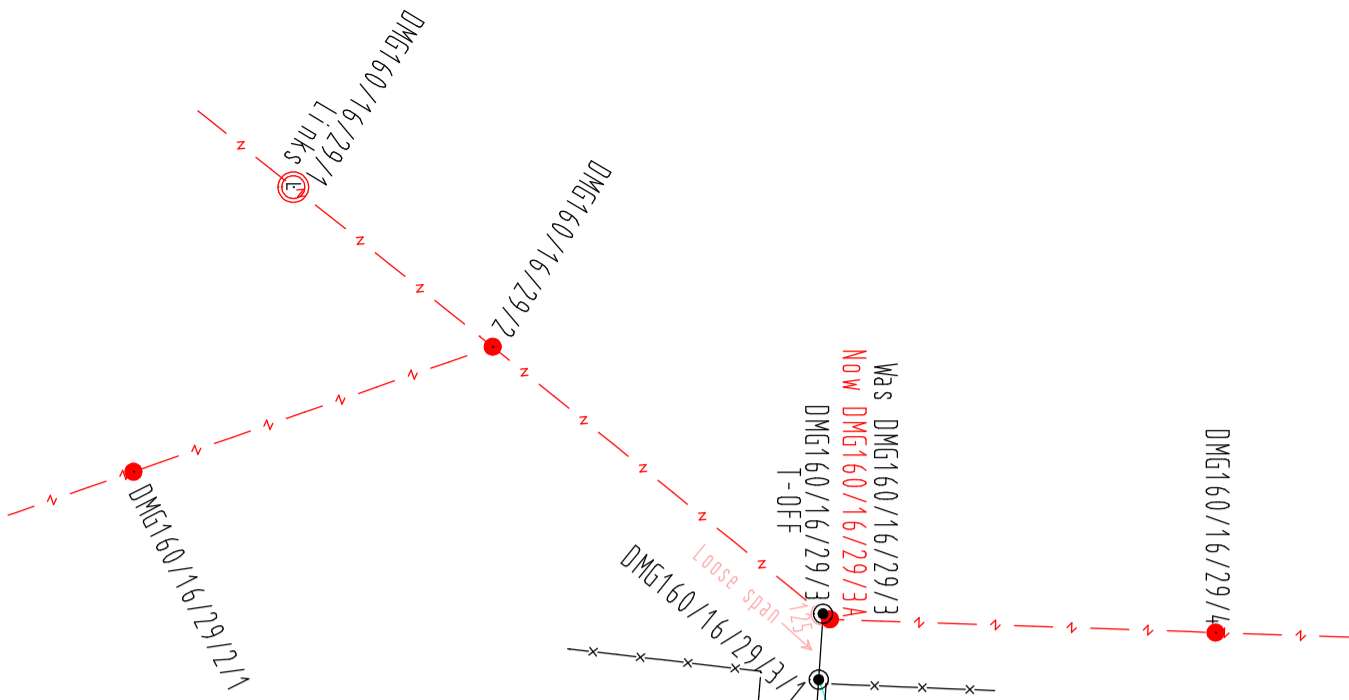

# LEEUFONTJEIN 750KS

	Existing MV Line
	New MV Line
	Existing LV Line
	Existing MV pole
	Existing LV pole
	Transformer
	Links
	Strut pole
	9m stay
	Flying stay
	Trees