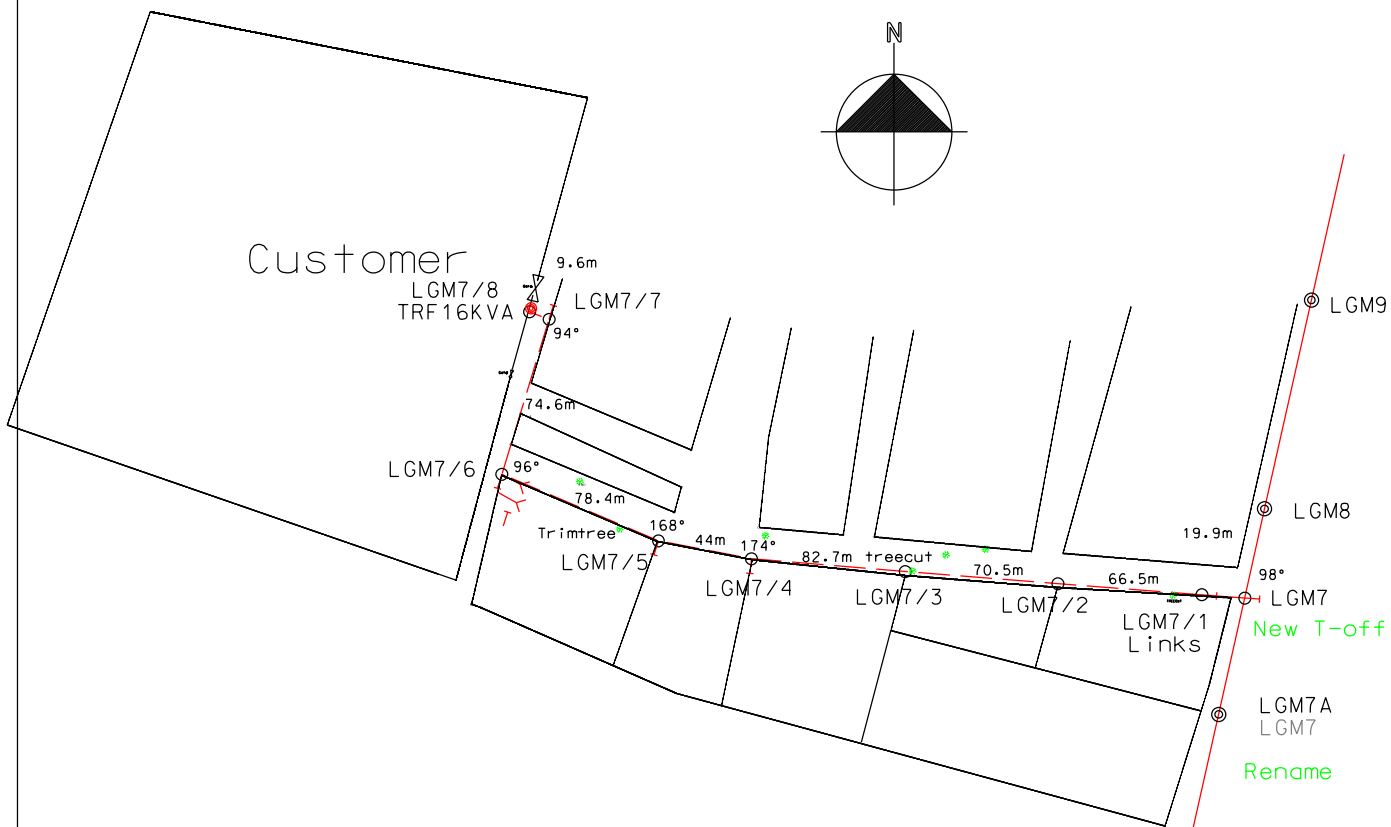

ROOIBOKLAGTE 112KG

DISTRIBUTION
ENGINEERING
NORTHERN REGION
LAND DEVELOPMENT

P.O. BOX 3499
PIETERSBURG 0700
TEL. (015) 299 0525
FAX. (015) 295 7550

FEEDER: DEV-COOP	CUSTOMER: PHALADI RAMOGALE
PROJECT NO: MLB434377500	PROPERTY: ROOIBOKLAGTE 112KG
CONDUCTOR:	
LENGTH OF LINE: 434.5m km.	COMPILATION: 2429AD
SURVEYOR: TD MATSAUNG	SCALE: 1:250
DRAUGHTSPERSON: TD MATSAUNG	PAGE: 1 OF 1