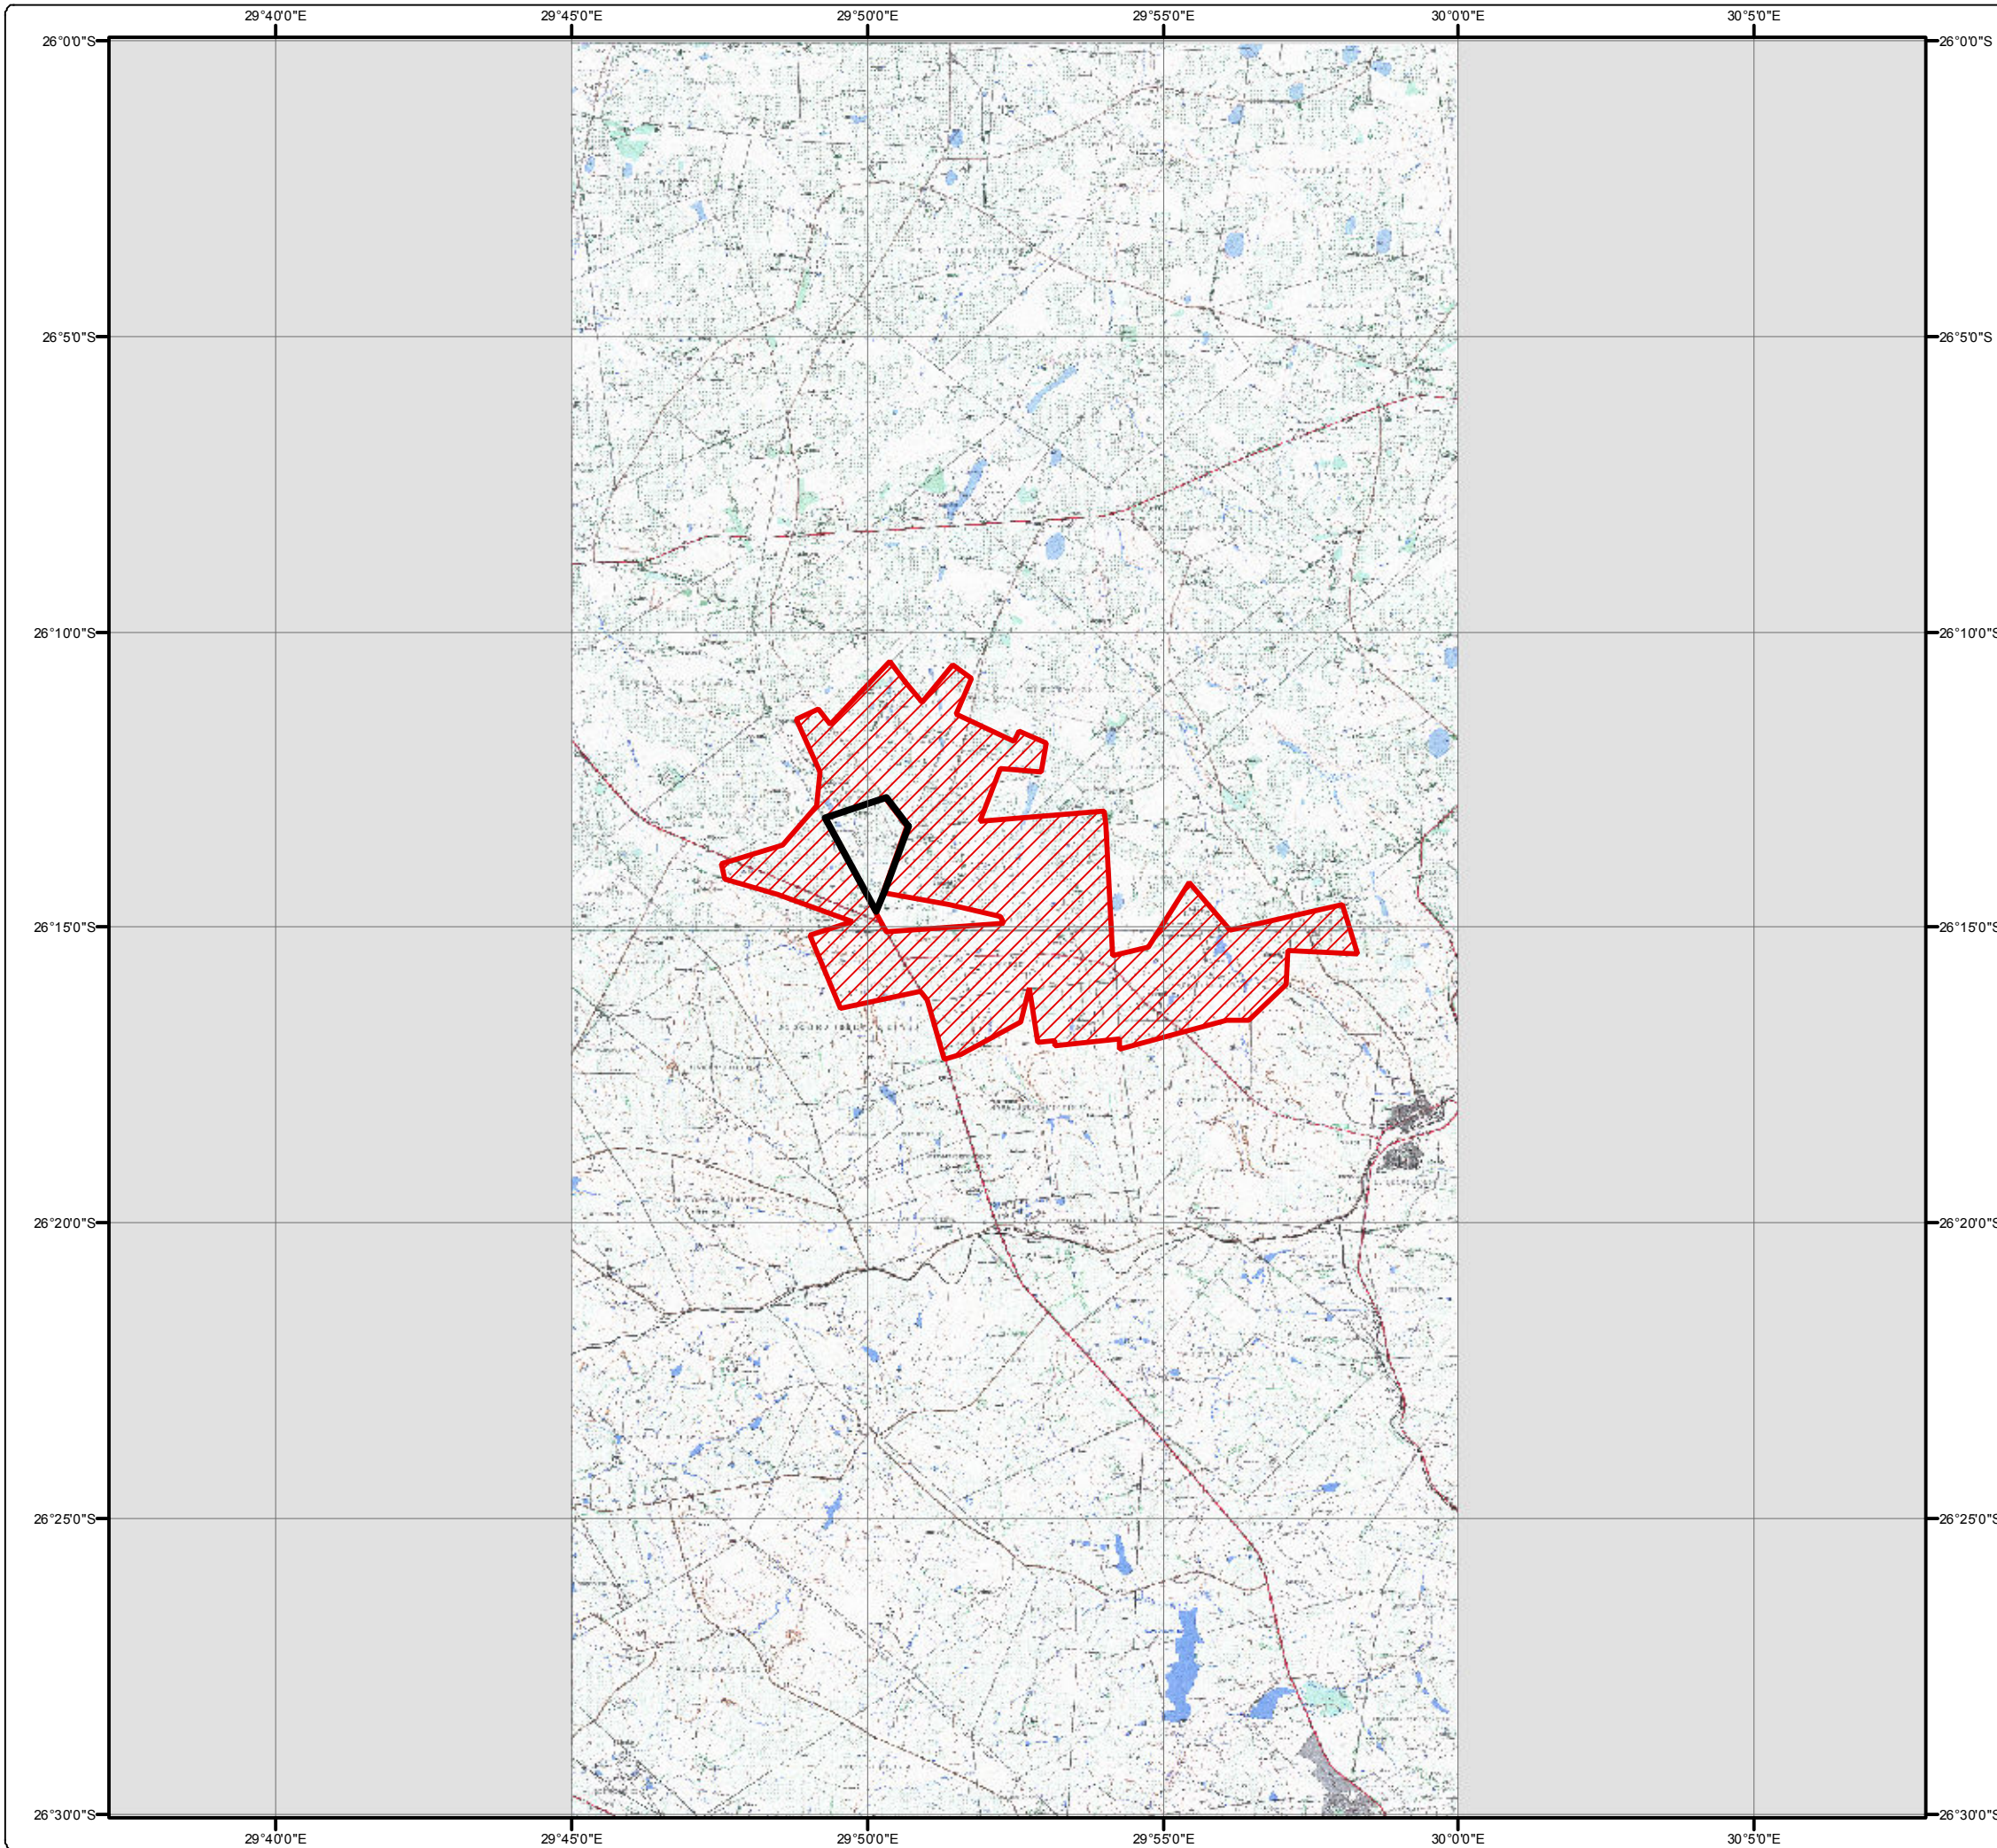

# Msobo Coal Consbrey Project

Regional Setting  
1:50000

## Legend

-  Consbrey A Project Boundary
-  Consbrey Project Boundary

**2629BB Kromkrans  
2629BD Breyten**

DIGBY WELLS  
ENVIRONMENTAL

[www.digbywells.com](http://www.digbywells.com)

Geographic Coordinate System	Ref # : mpl.MSO1805.201302.129
Datum: WGS 1984	Revision Number: 1
	Date: 27/02/2013