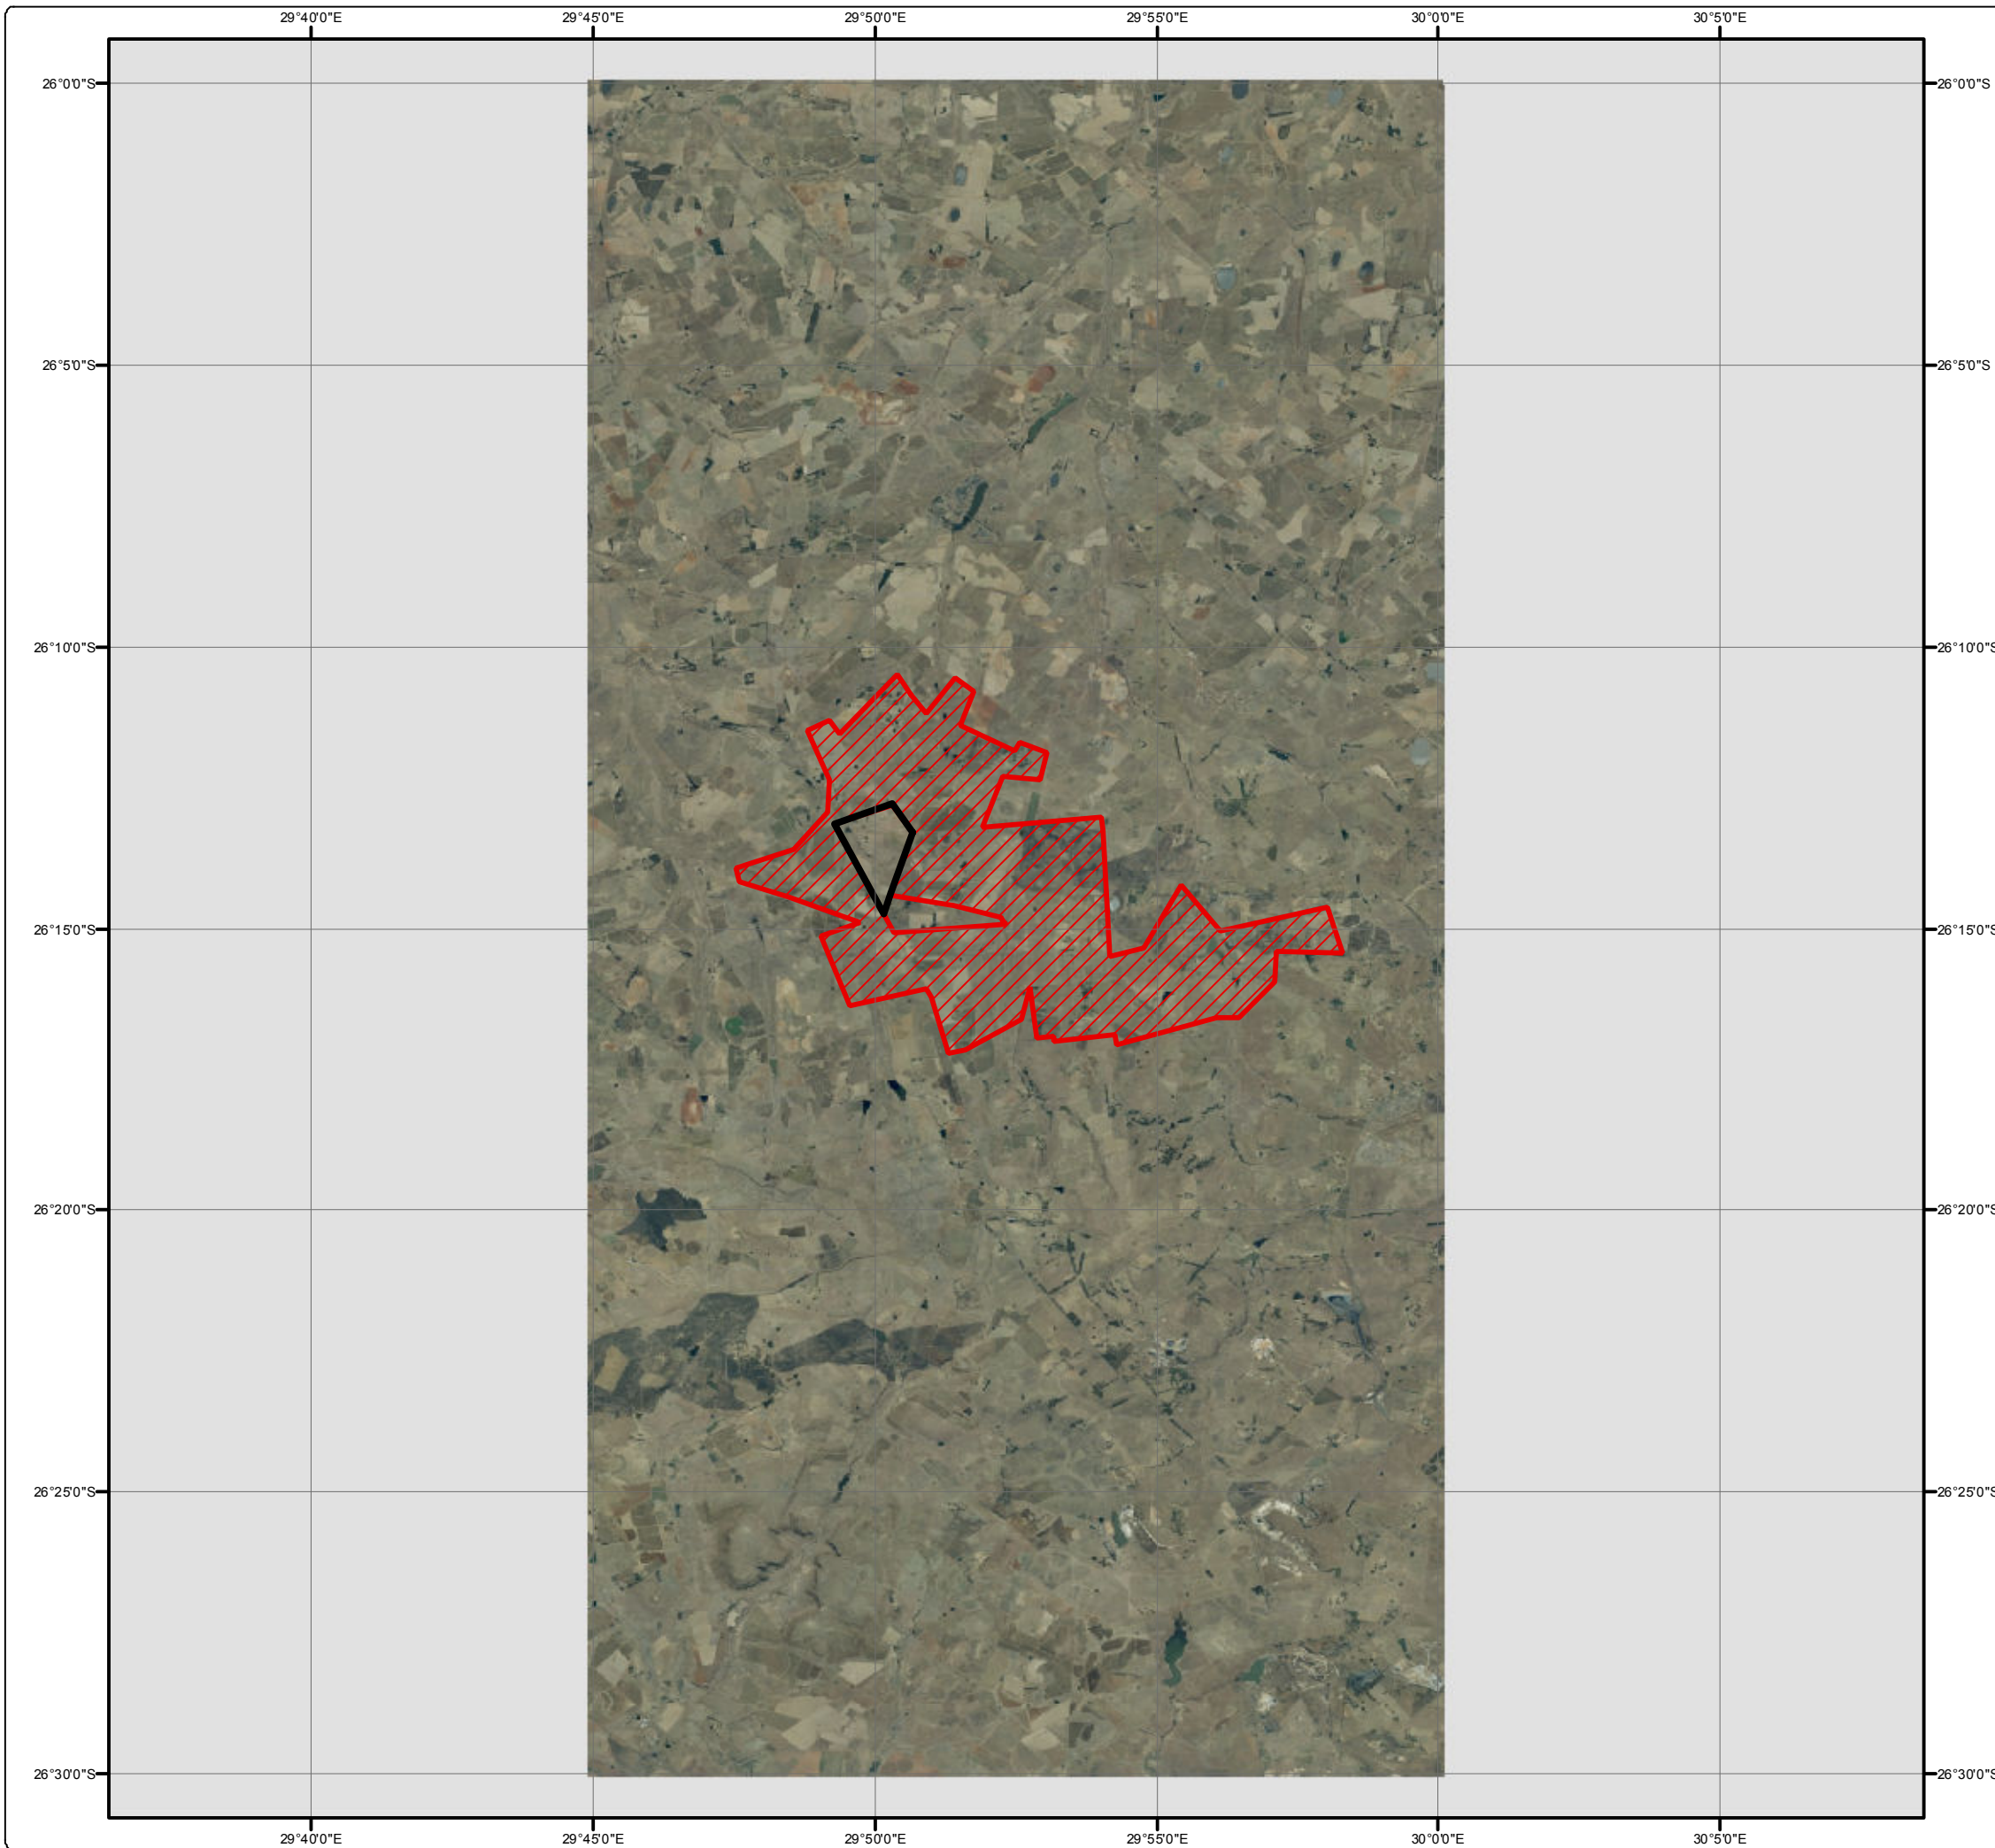

# Msobo Coal Consbrey Project

Regional Setting  
1:10000

## Legend

-  Consbrey A Project Boundary
-  Consbrey Project Boundary

DIGBY WELLS  
ENVIRONMENTAL

[www.digbywells.com](http://www.digbywells.com)

Geographic Coordinate System Ref #: mpl.MSO1805.201302.130  
Datum: WGS 1984 Revision Number: 1  
Date: 27/02/2013

Kilometres  
1:220 000