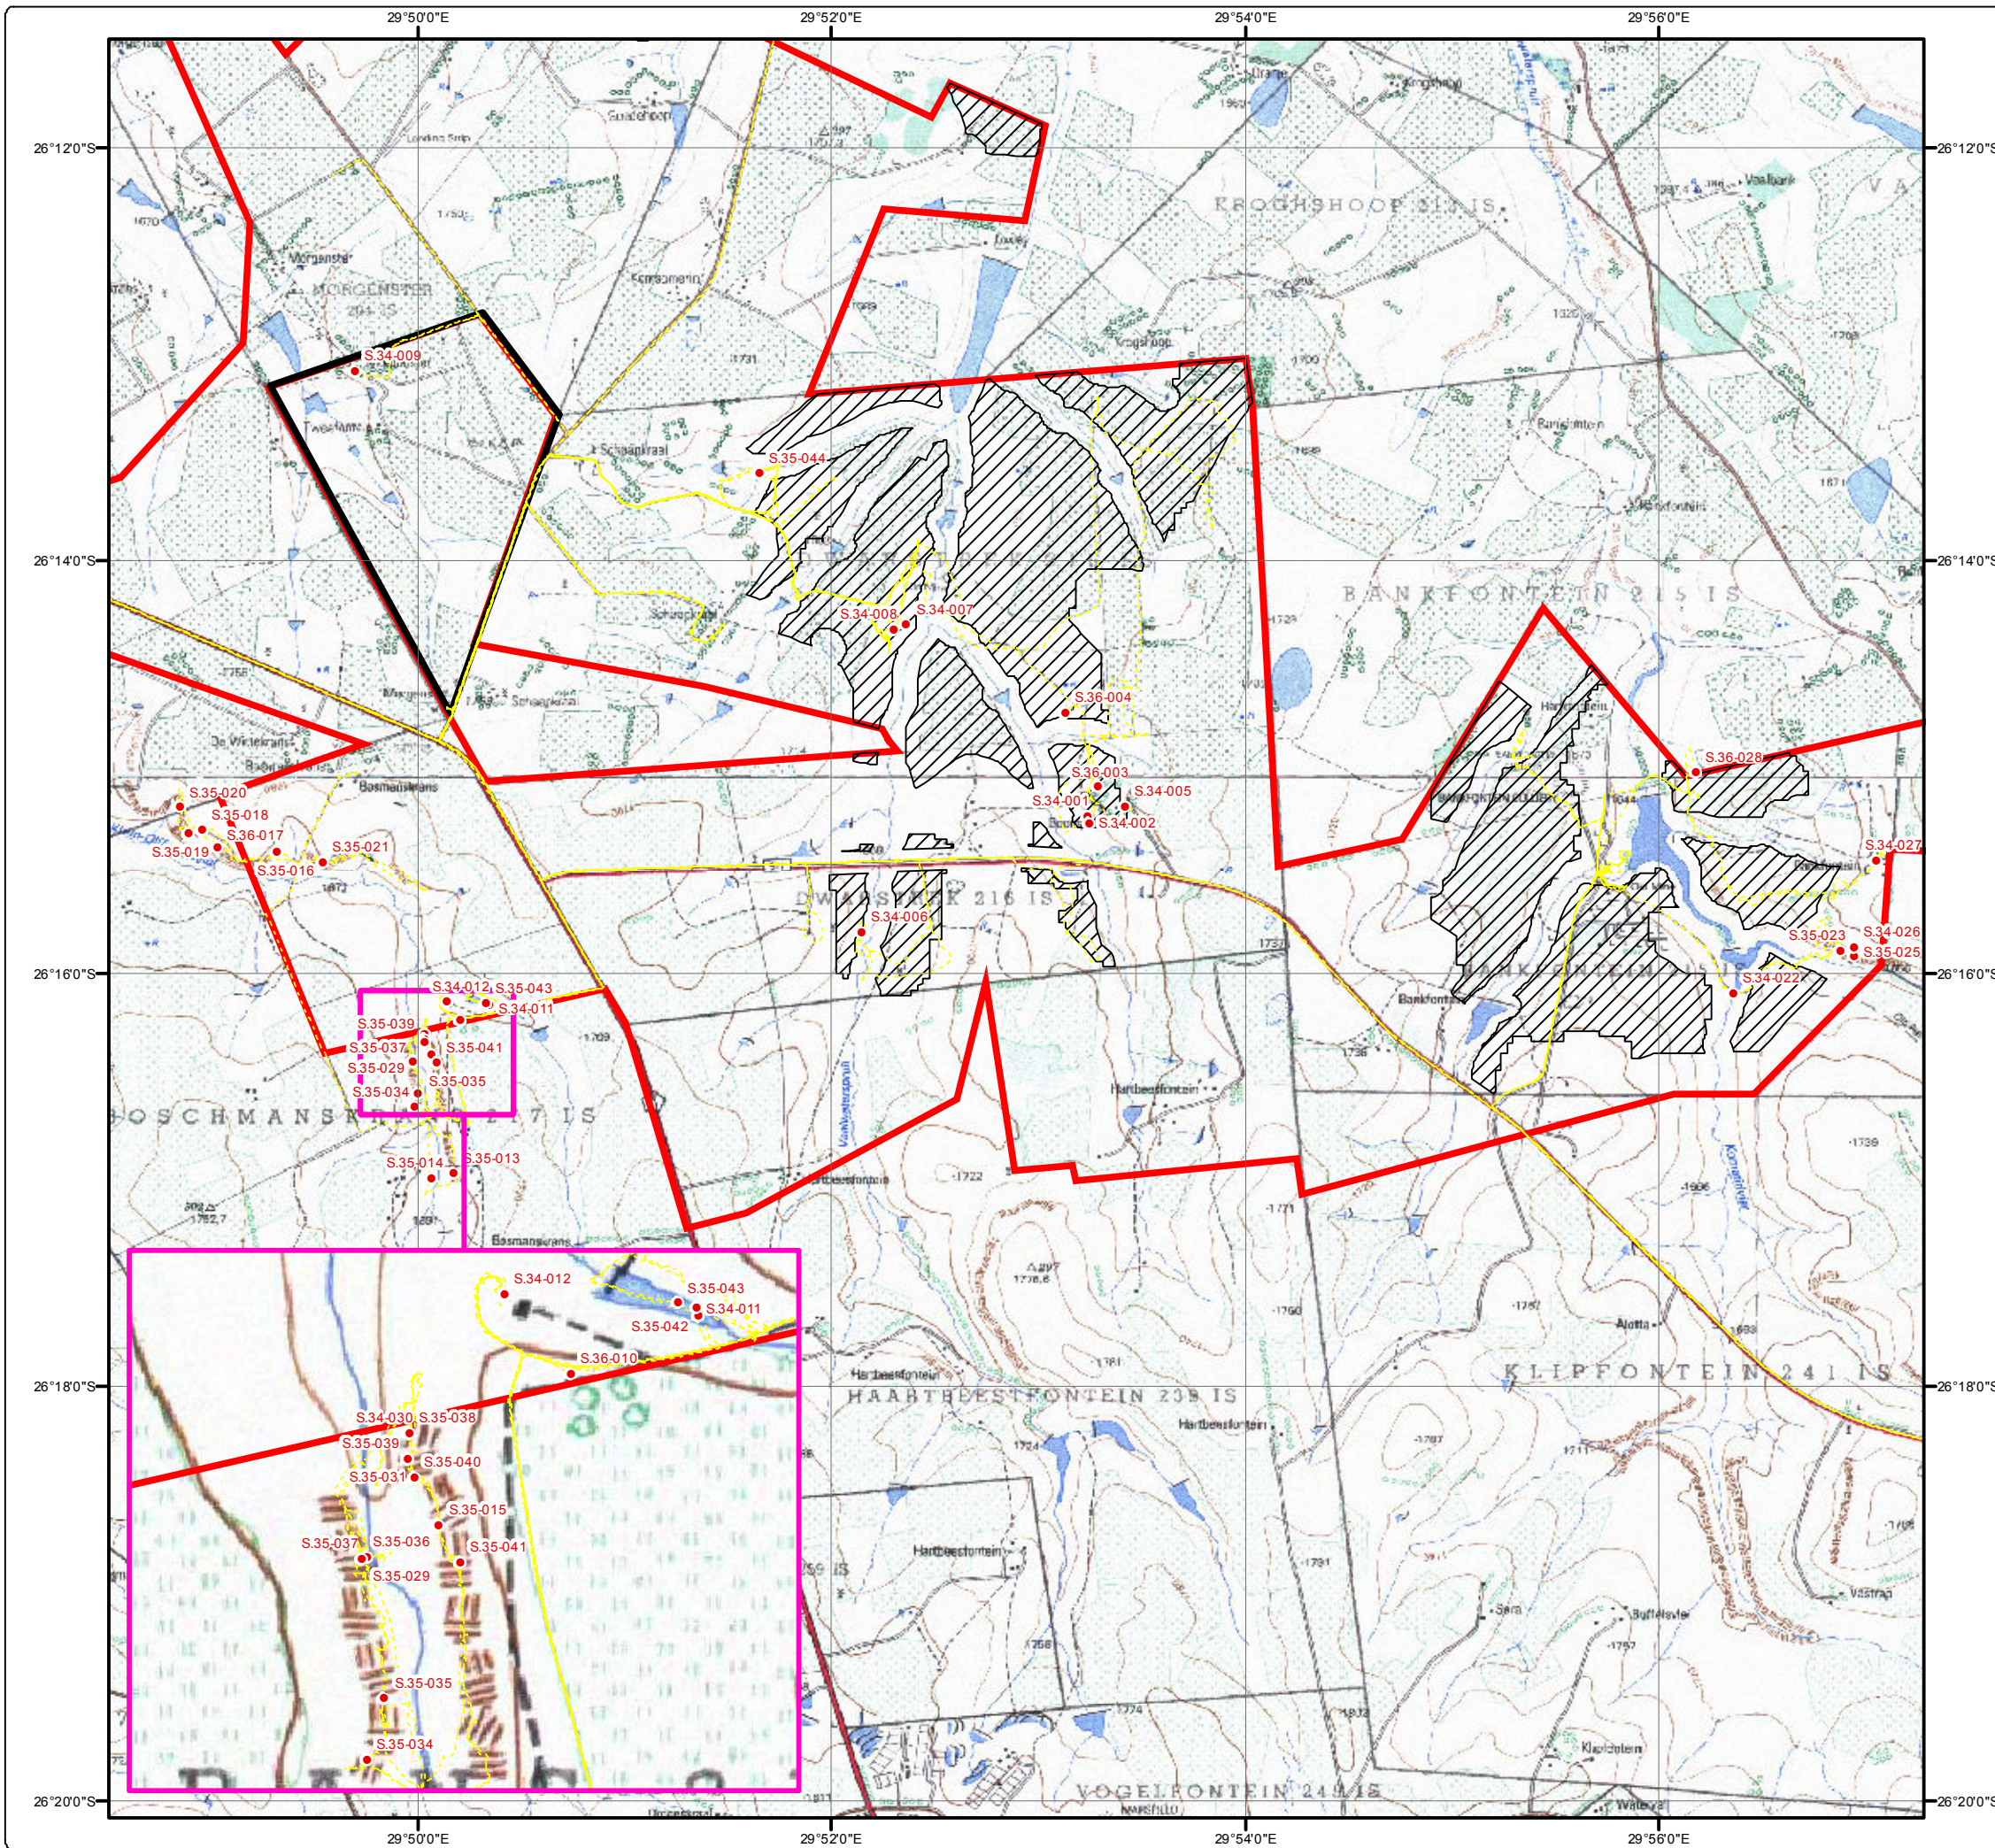

Msobo Coal Consbrey Project

Heritage Resources & GPS Track Log

Legend

-  Consbrey A Project Boundary
-  Consbrey Project Boundary
-  Heritage Resources
-  GPS Track Log
-  Opencast Areas

2629BB Kromkrans 2629BD Breyten

Geographic Coordinate System Ref # : anp.MSO1805.201305.002
 Datum: WGS 1984 Revision Number: 1
 Date: 01/05/2013