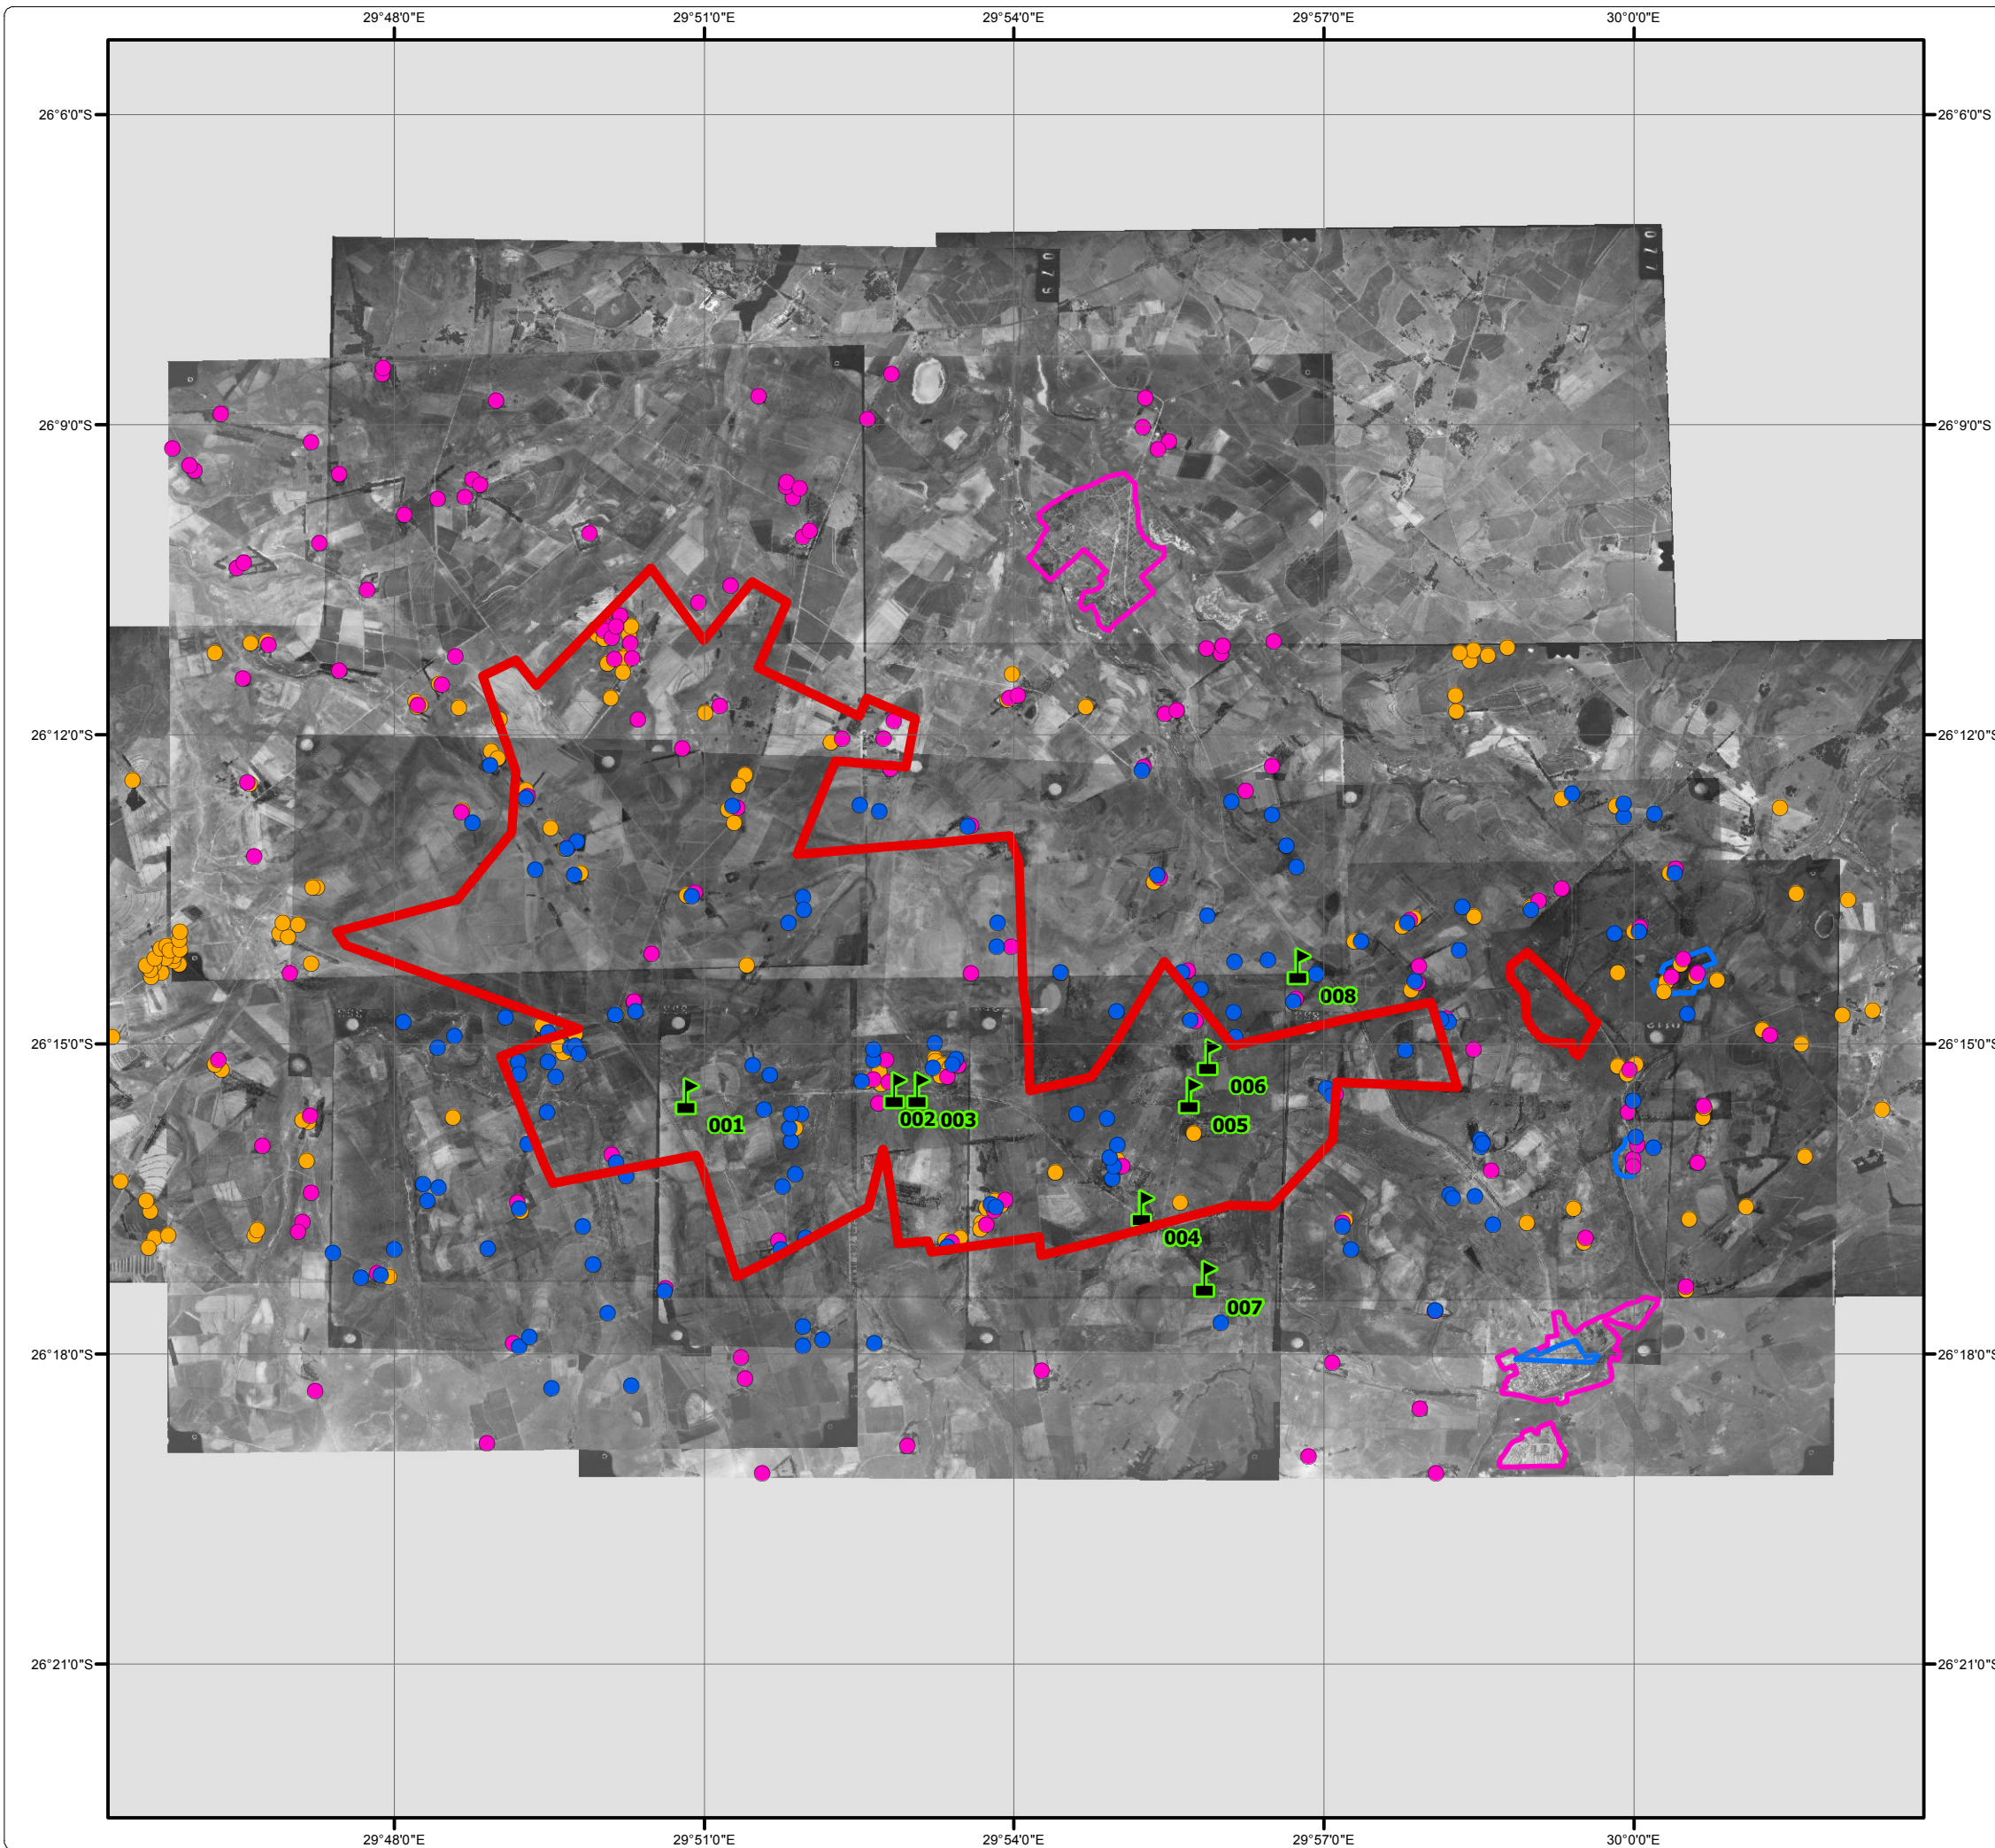

Msobo Coal Consbrey Project Historical Layering

Legend

-  Consbrey Project Area
-  Photo Points
-  Consbrey 1955
-  Consbrey 1979
-  Consbrey 1991
-  Consbrey 1955
-  Consbrey 1979

Geographic Coordinate System Ref #: mpl.MSO1805.201302.131
Datum: WSG 1984 Revision Number: 1
Date: 27/02/2013