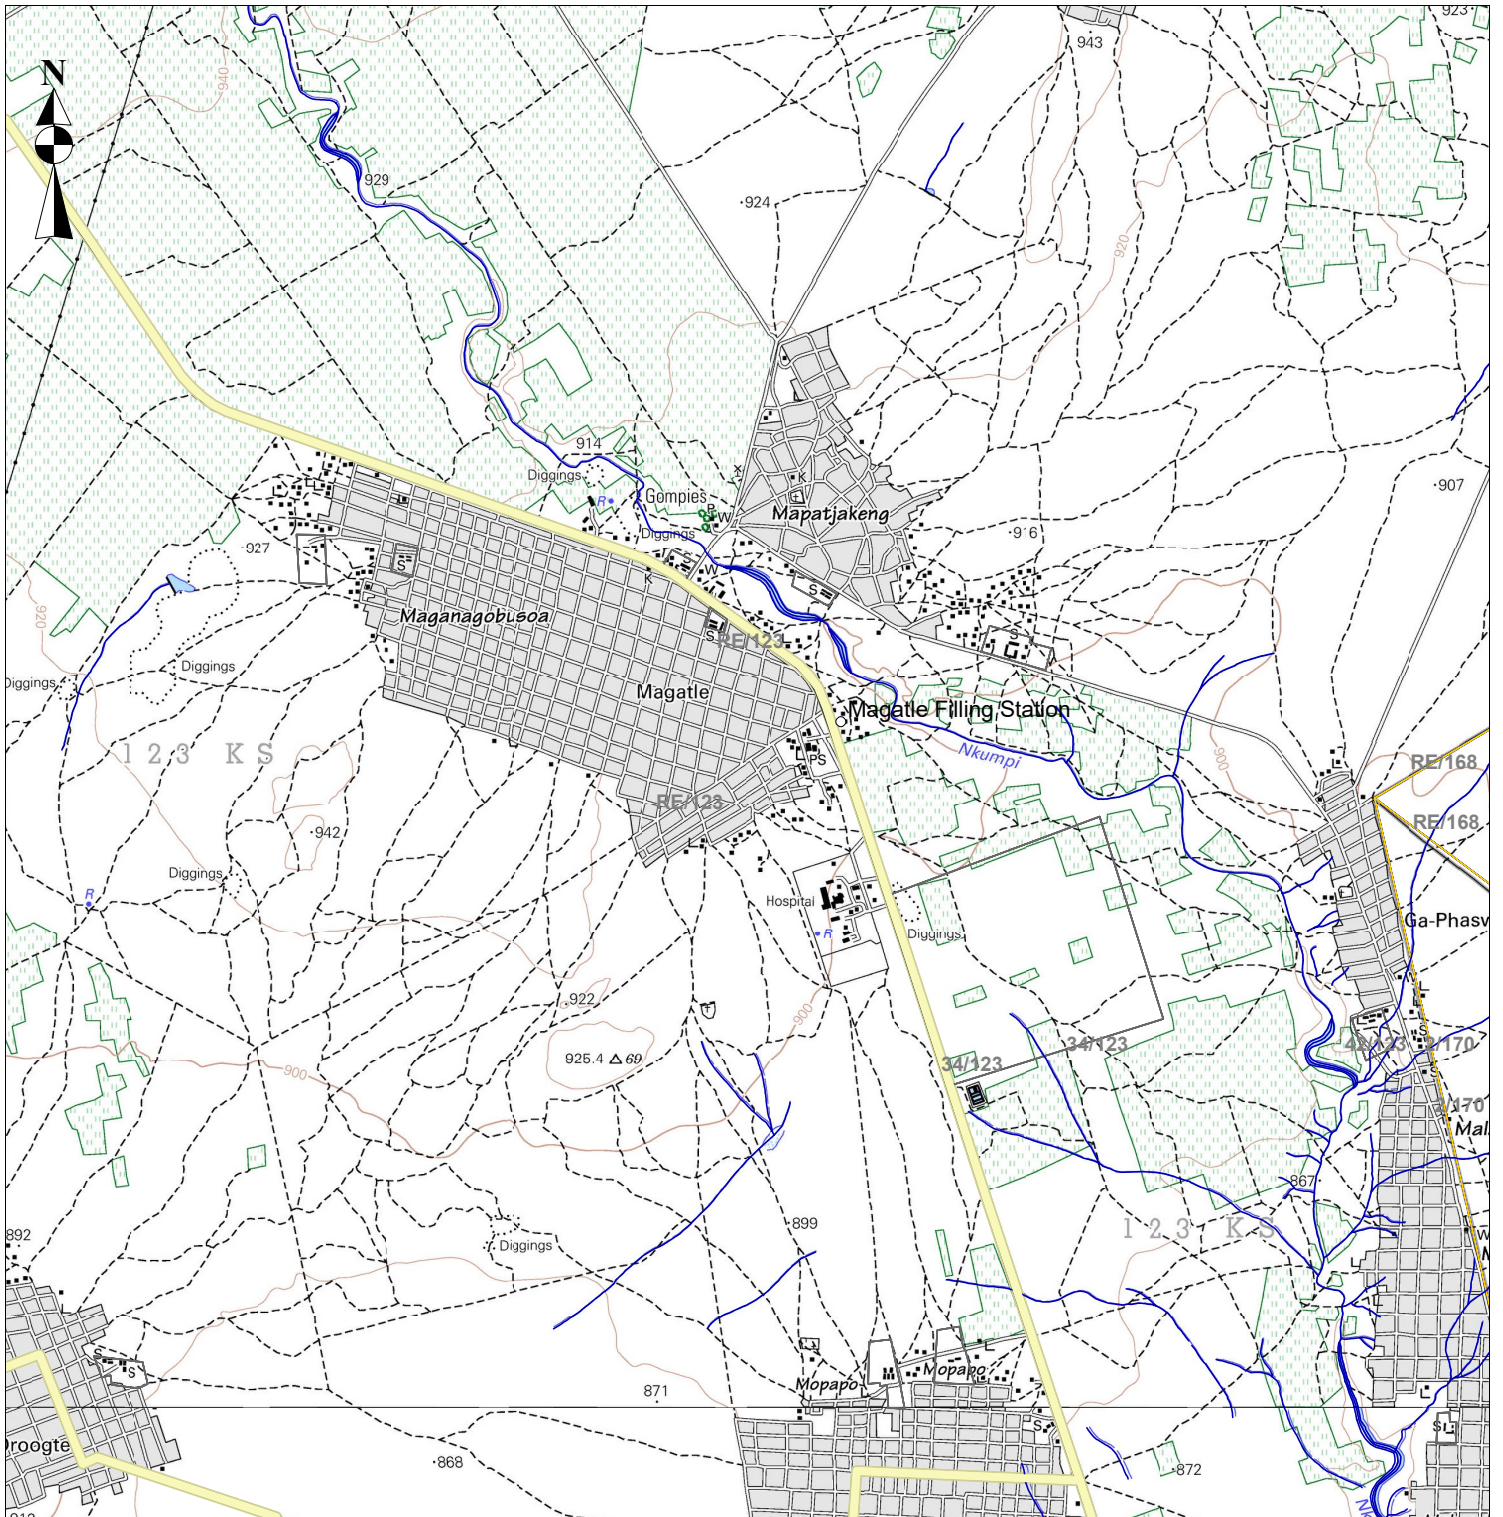

1:50 000

Legend

Highways

 tertiary

 River

(imported KML) Magatle Filling Station

○ Placemarks

Scale 1:50000
0 0.5 1 1.5 2 3 km