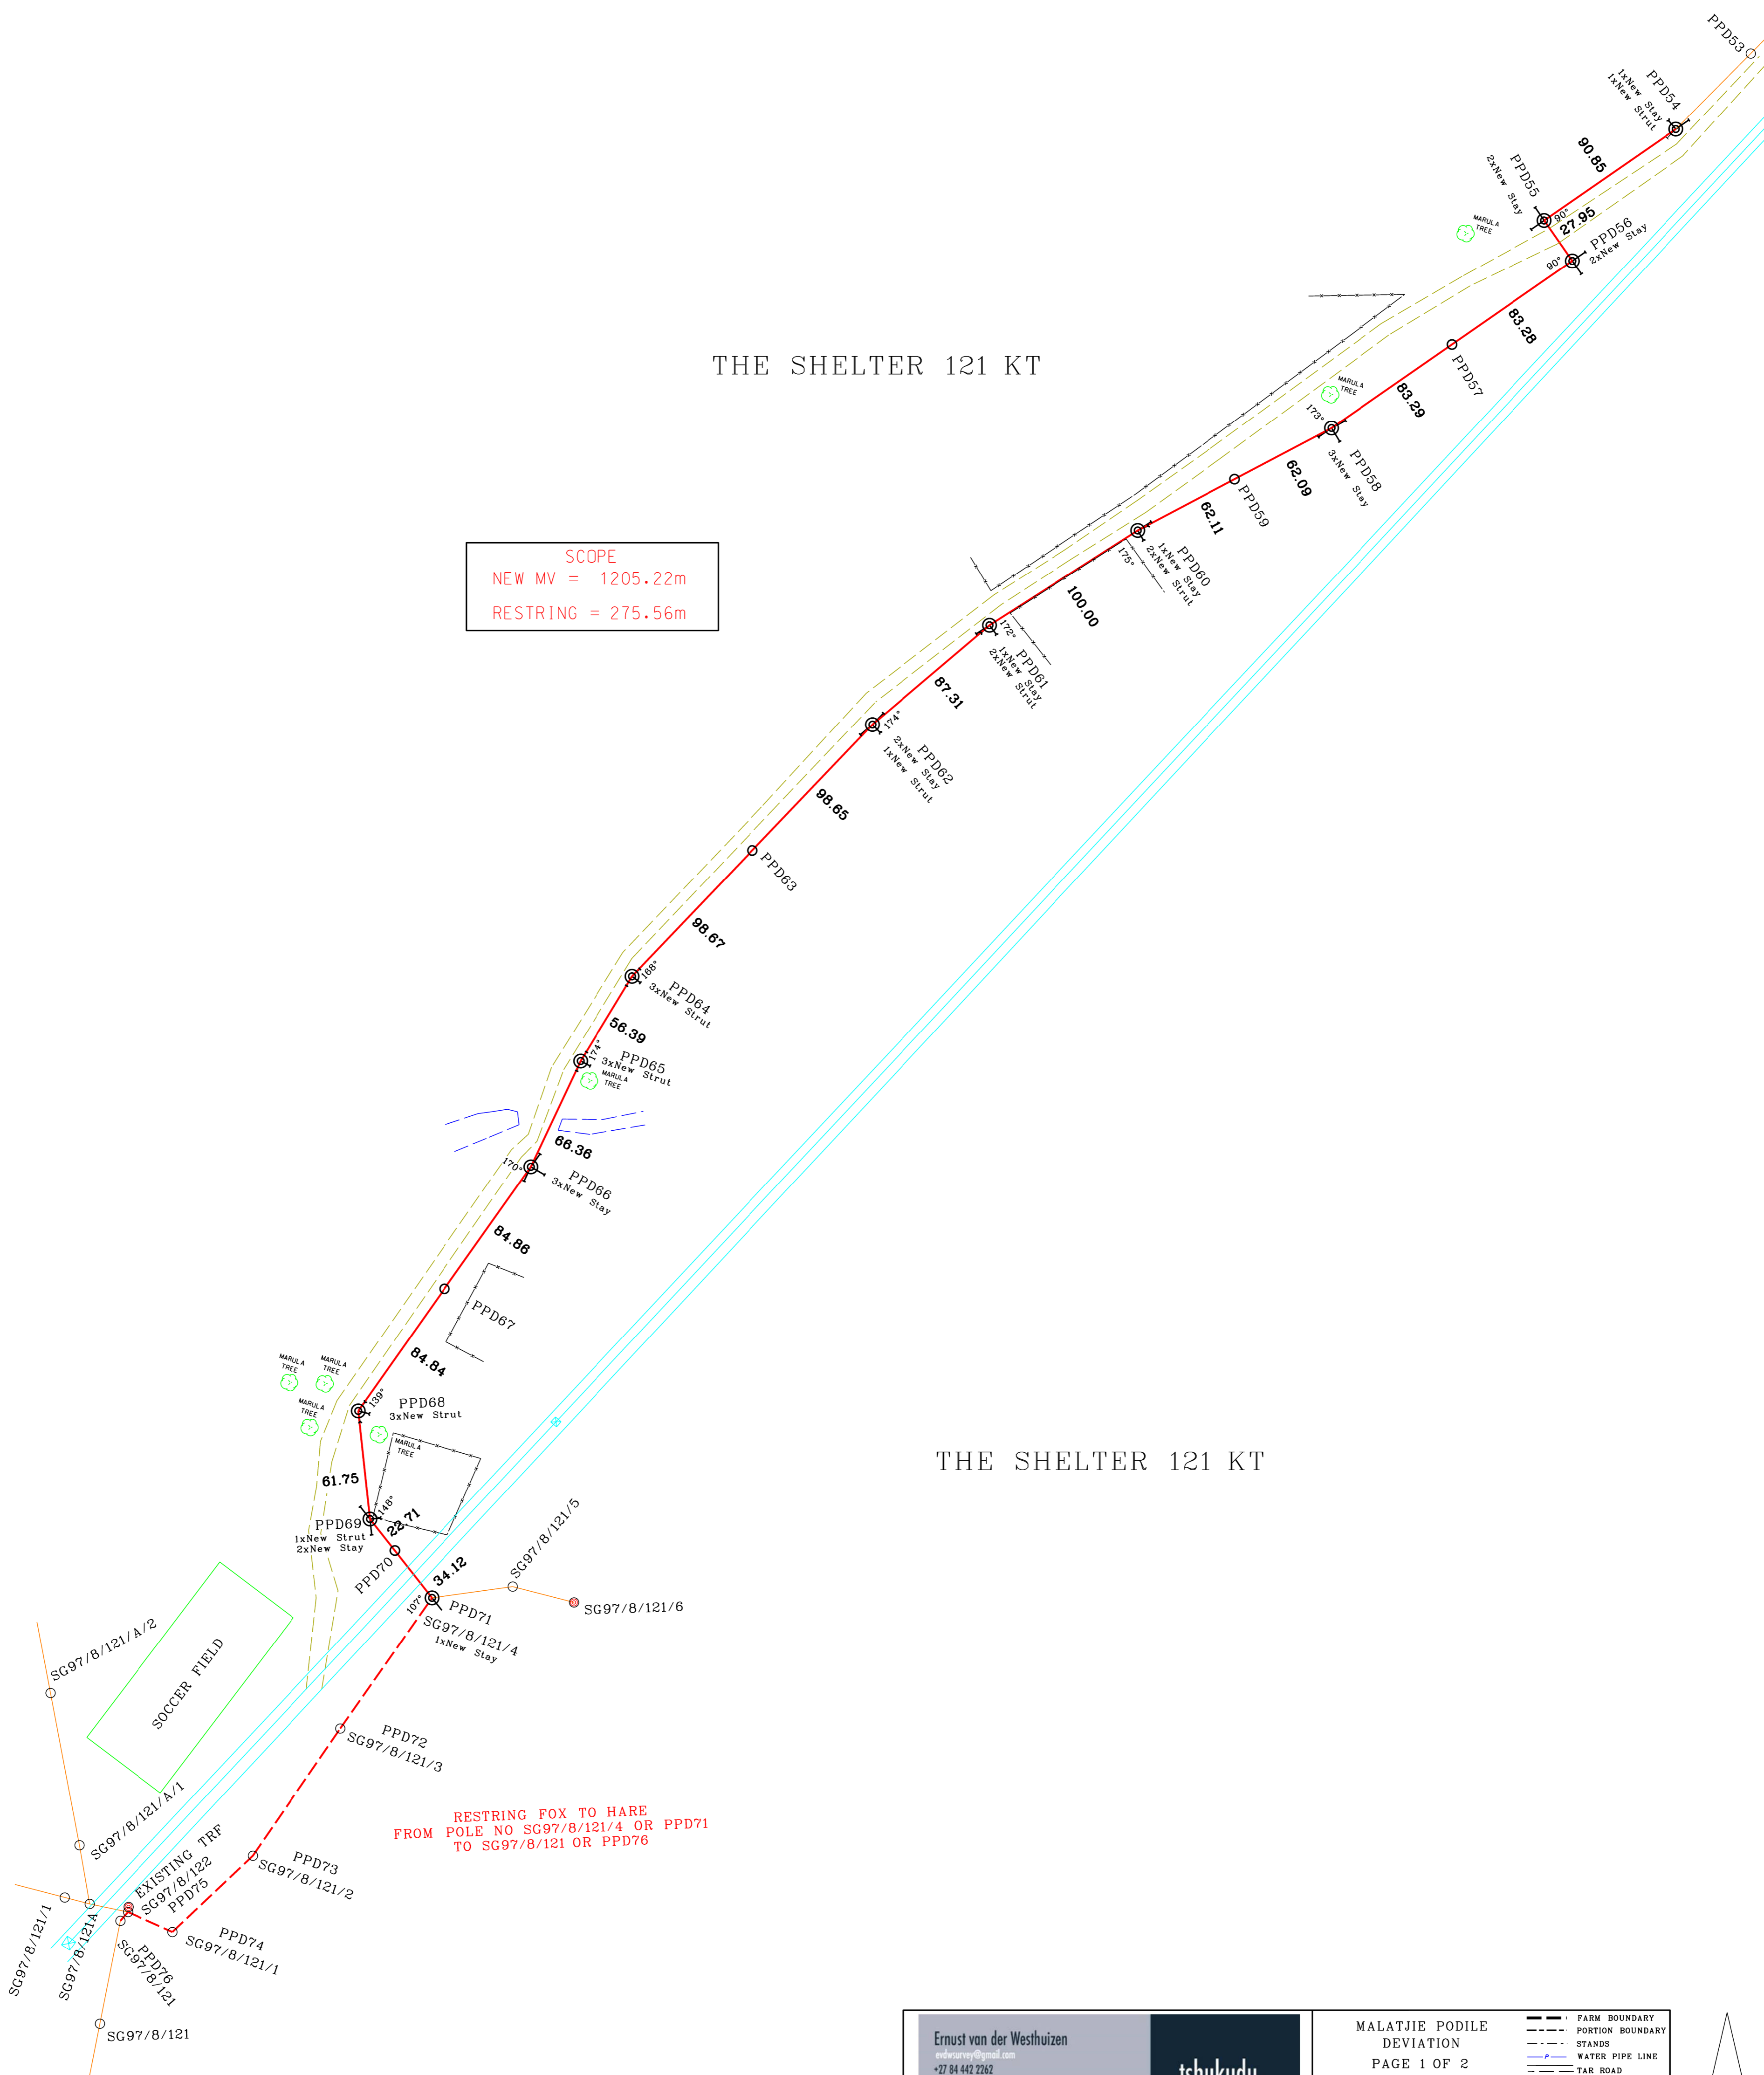

THE SHELTER 121 KT

THE SHELTER 121 KT

SCOPE  
NEW MV = 1205.22m  
RESTRING = 275.56m

RESTRING FOX TO HARE  
FROM POLE NO SG97/8/121/4 OR PPD71  
TO SG97/8/121 OR PPD76

<p>Ernst van der Westhuizen ernstvan@ymail.com +27 84 442 2262</p> <p><small>Coaling 257 Falcon Street (Montana Landspoor)   Dorenspoort Leprosy PWS of PWS 2   Sakeboes 247   Huisbospoort Palmietbos 285 km on Eersterivier   Huisbospoort North West 011 3141 Fax 1 011 Northern Cape 06 50404041   Koffie</small></p>		<p>MALATJIE PODILE DEVIATION PAGE 1 OF 2</p>	<p>--- FARM BOUNDARY --- PORTION BOUNDARY --- STANDS --- WATER PIPE LINE --- TAR ROAD --- GRAVEL ROAD --- LV LINE --- MV LINE</p>
		<p>SCALE 1 : 2000 (A1) WG31°</p>	