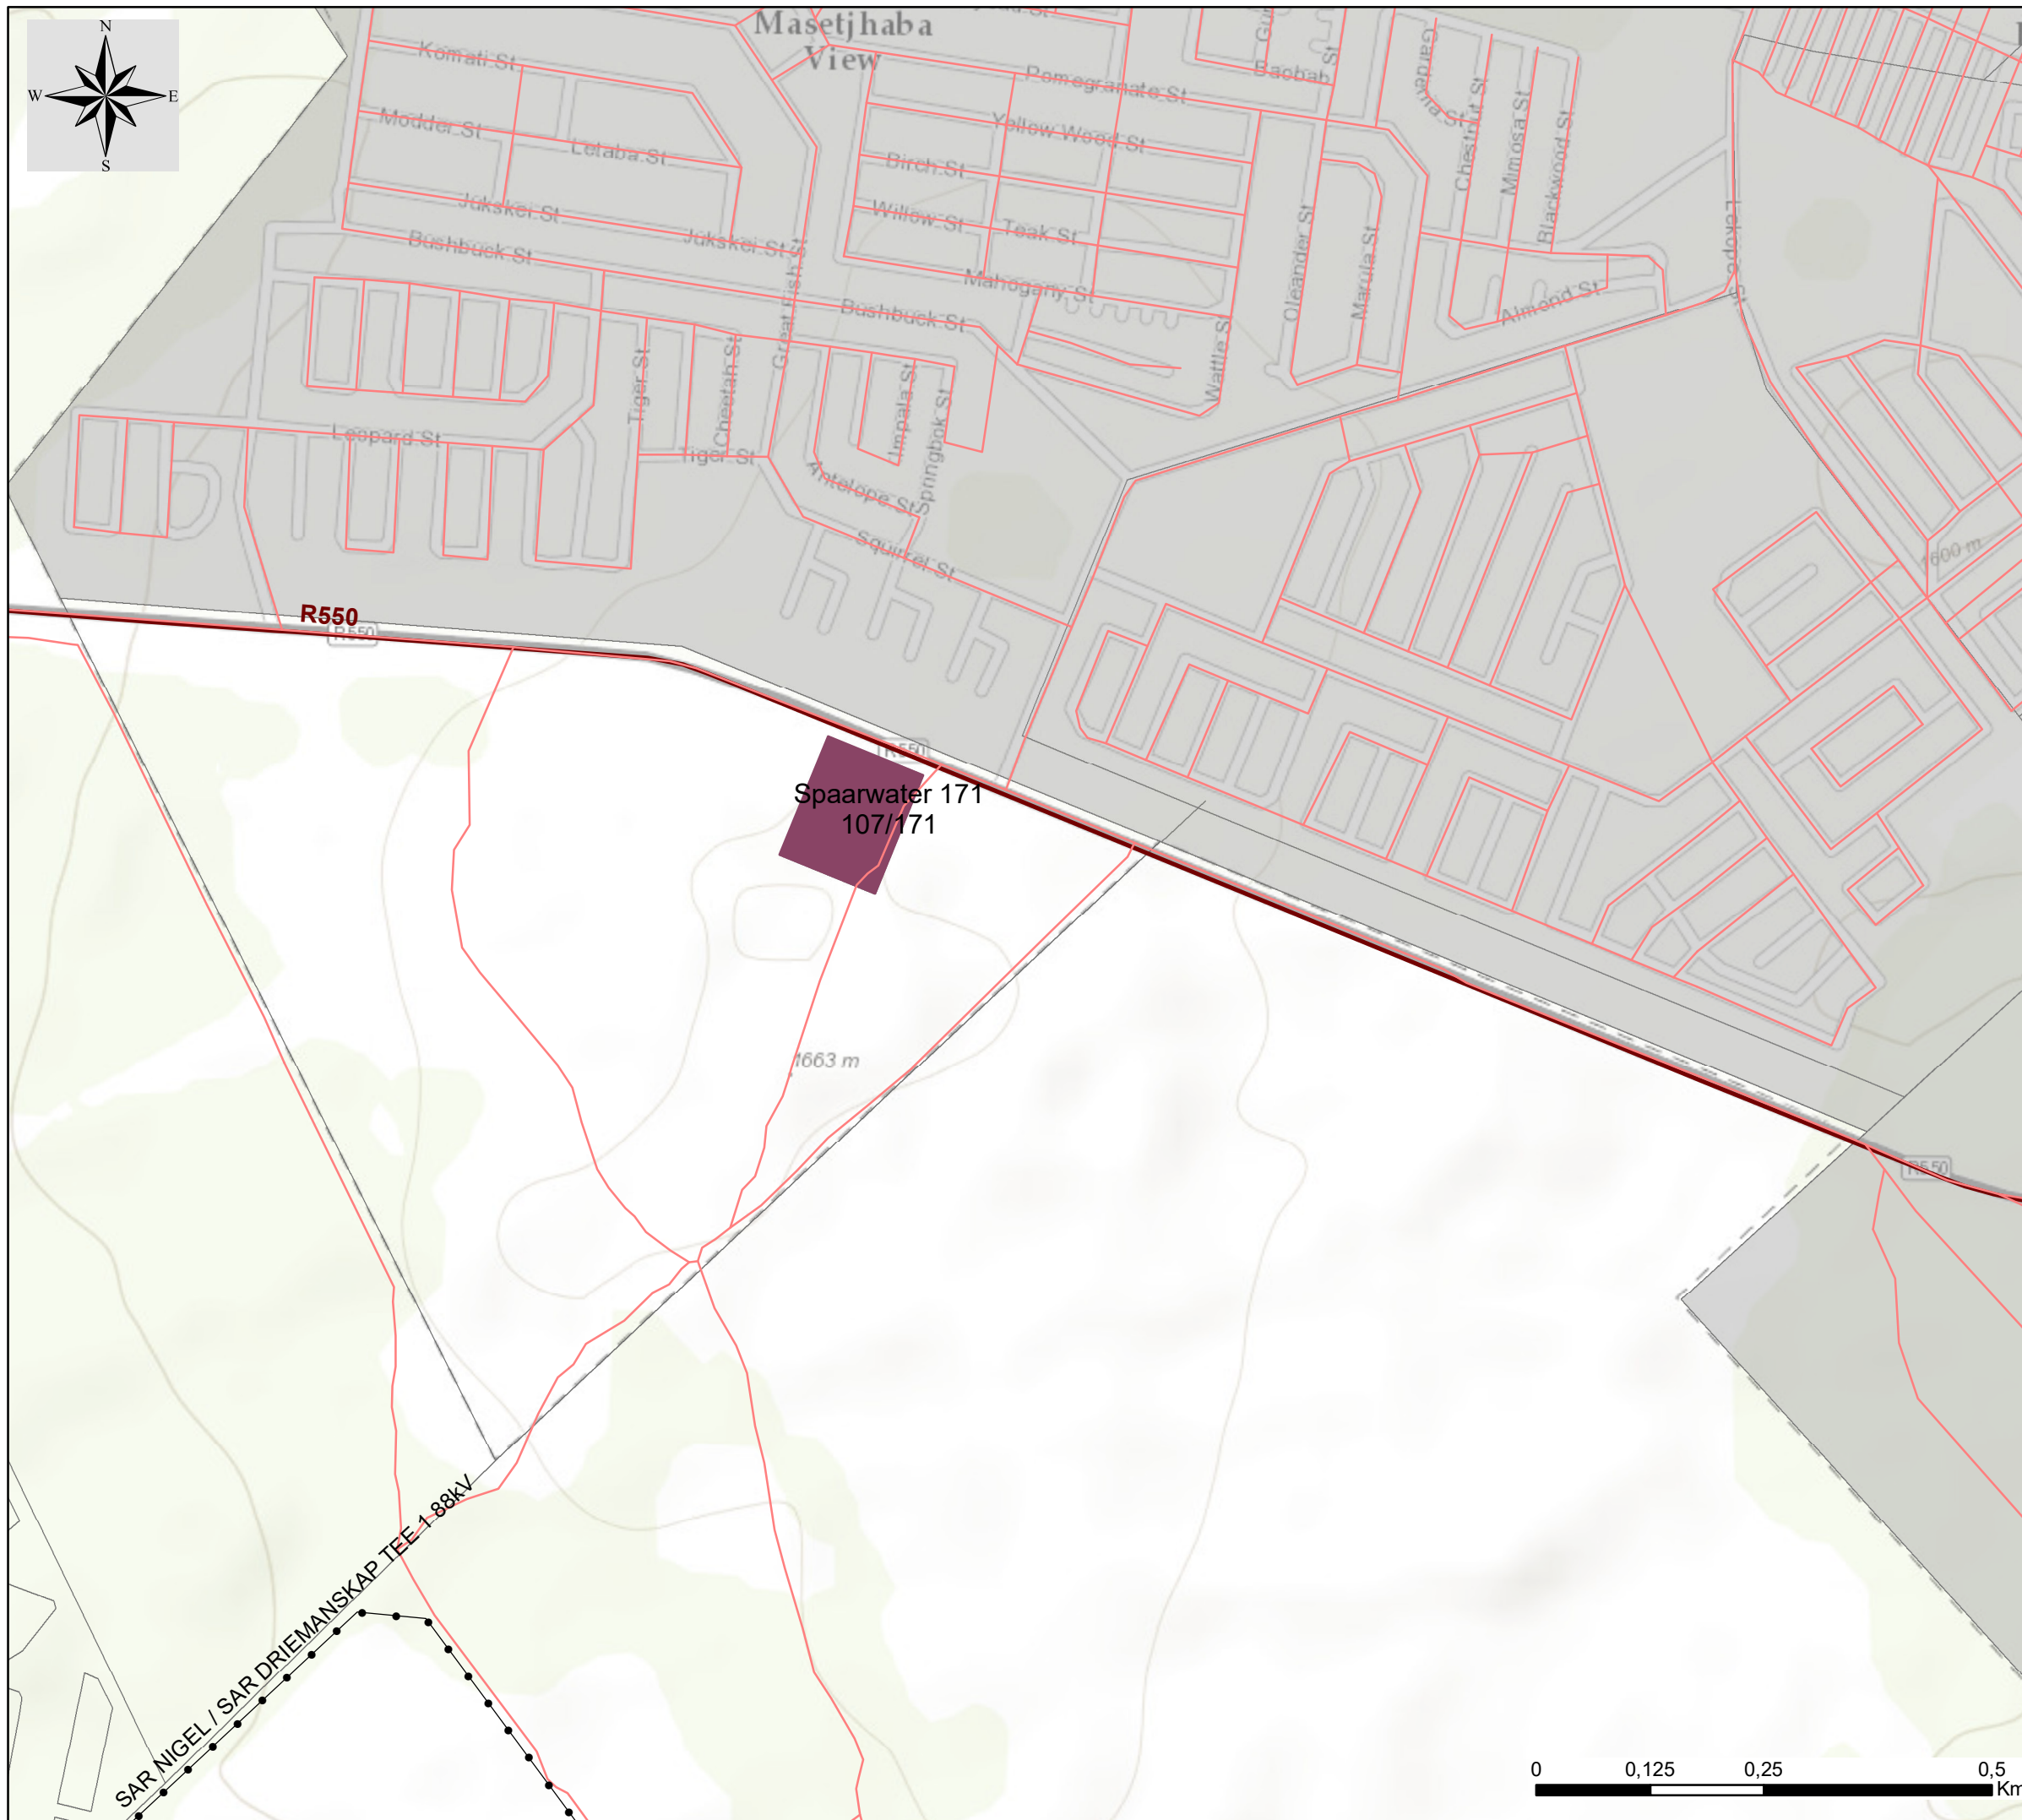

# Masetjaba Reservoir and Elevated Tower, Gauteng

Locality Map

## Legend

- Existing Power Line
- Minor Road
- Regional Road
- Project Site
- Masetjaba View
- Farm Portion

Scale: 1:7 004  
Projection: WGS 1984\_LO29  
Clayville Plant\_Locality Map\_16.08.18