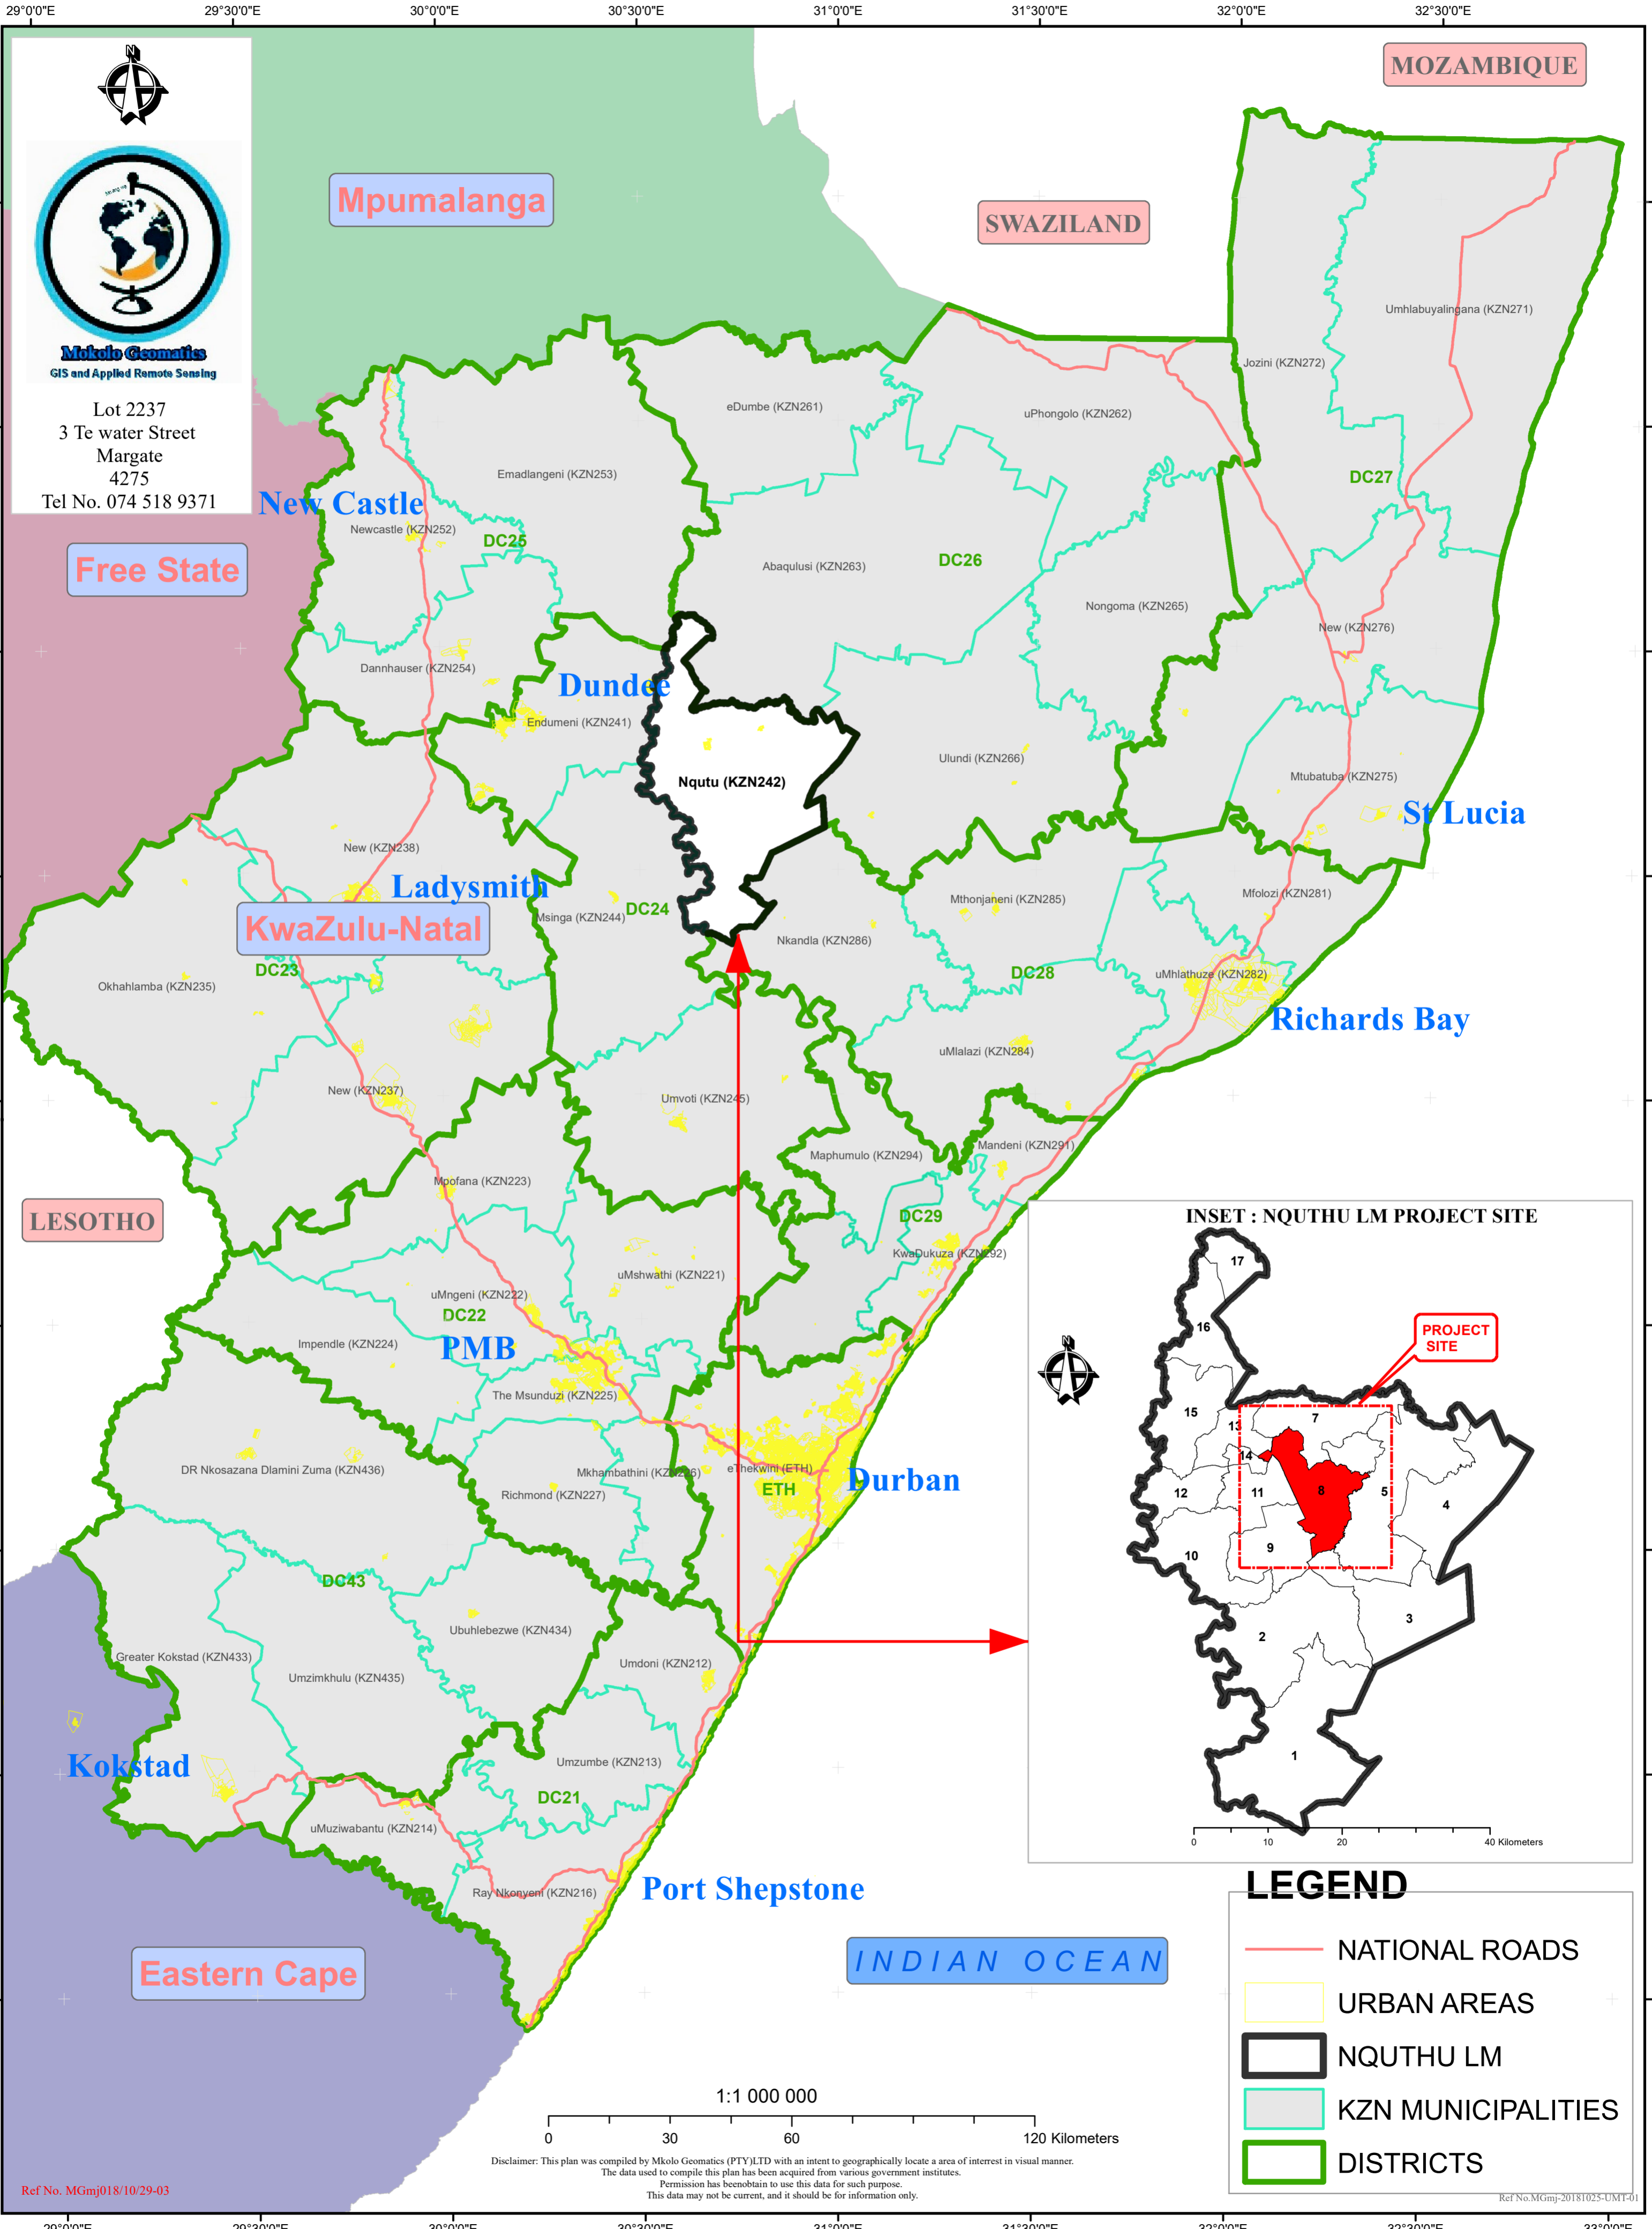

MBILANE ACCESS ROAD LOCALITY MAP

LEGEND

- NATIONAL ROADS
- URBAN AREAS
- NQUTHU LM
- KZN MUNICIPALITIES
- DISTRICTS

Disclaimer: This plan was compiled by Mkolo Geomatics (PTY)LTD with an intent to geographically locate an area of interest in visual manner. The data used to compile this plan has been acquired from various government institutes. Permission has been obtained to use this data for such purpose. This data may not be current, and it should be for information only.