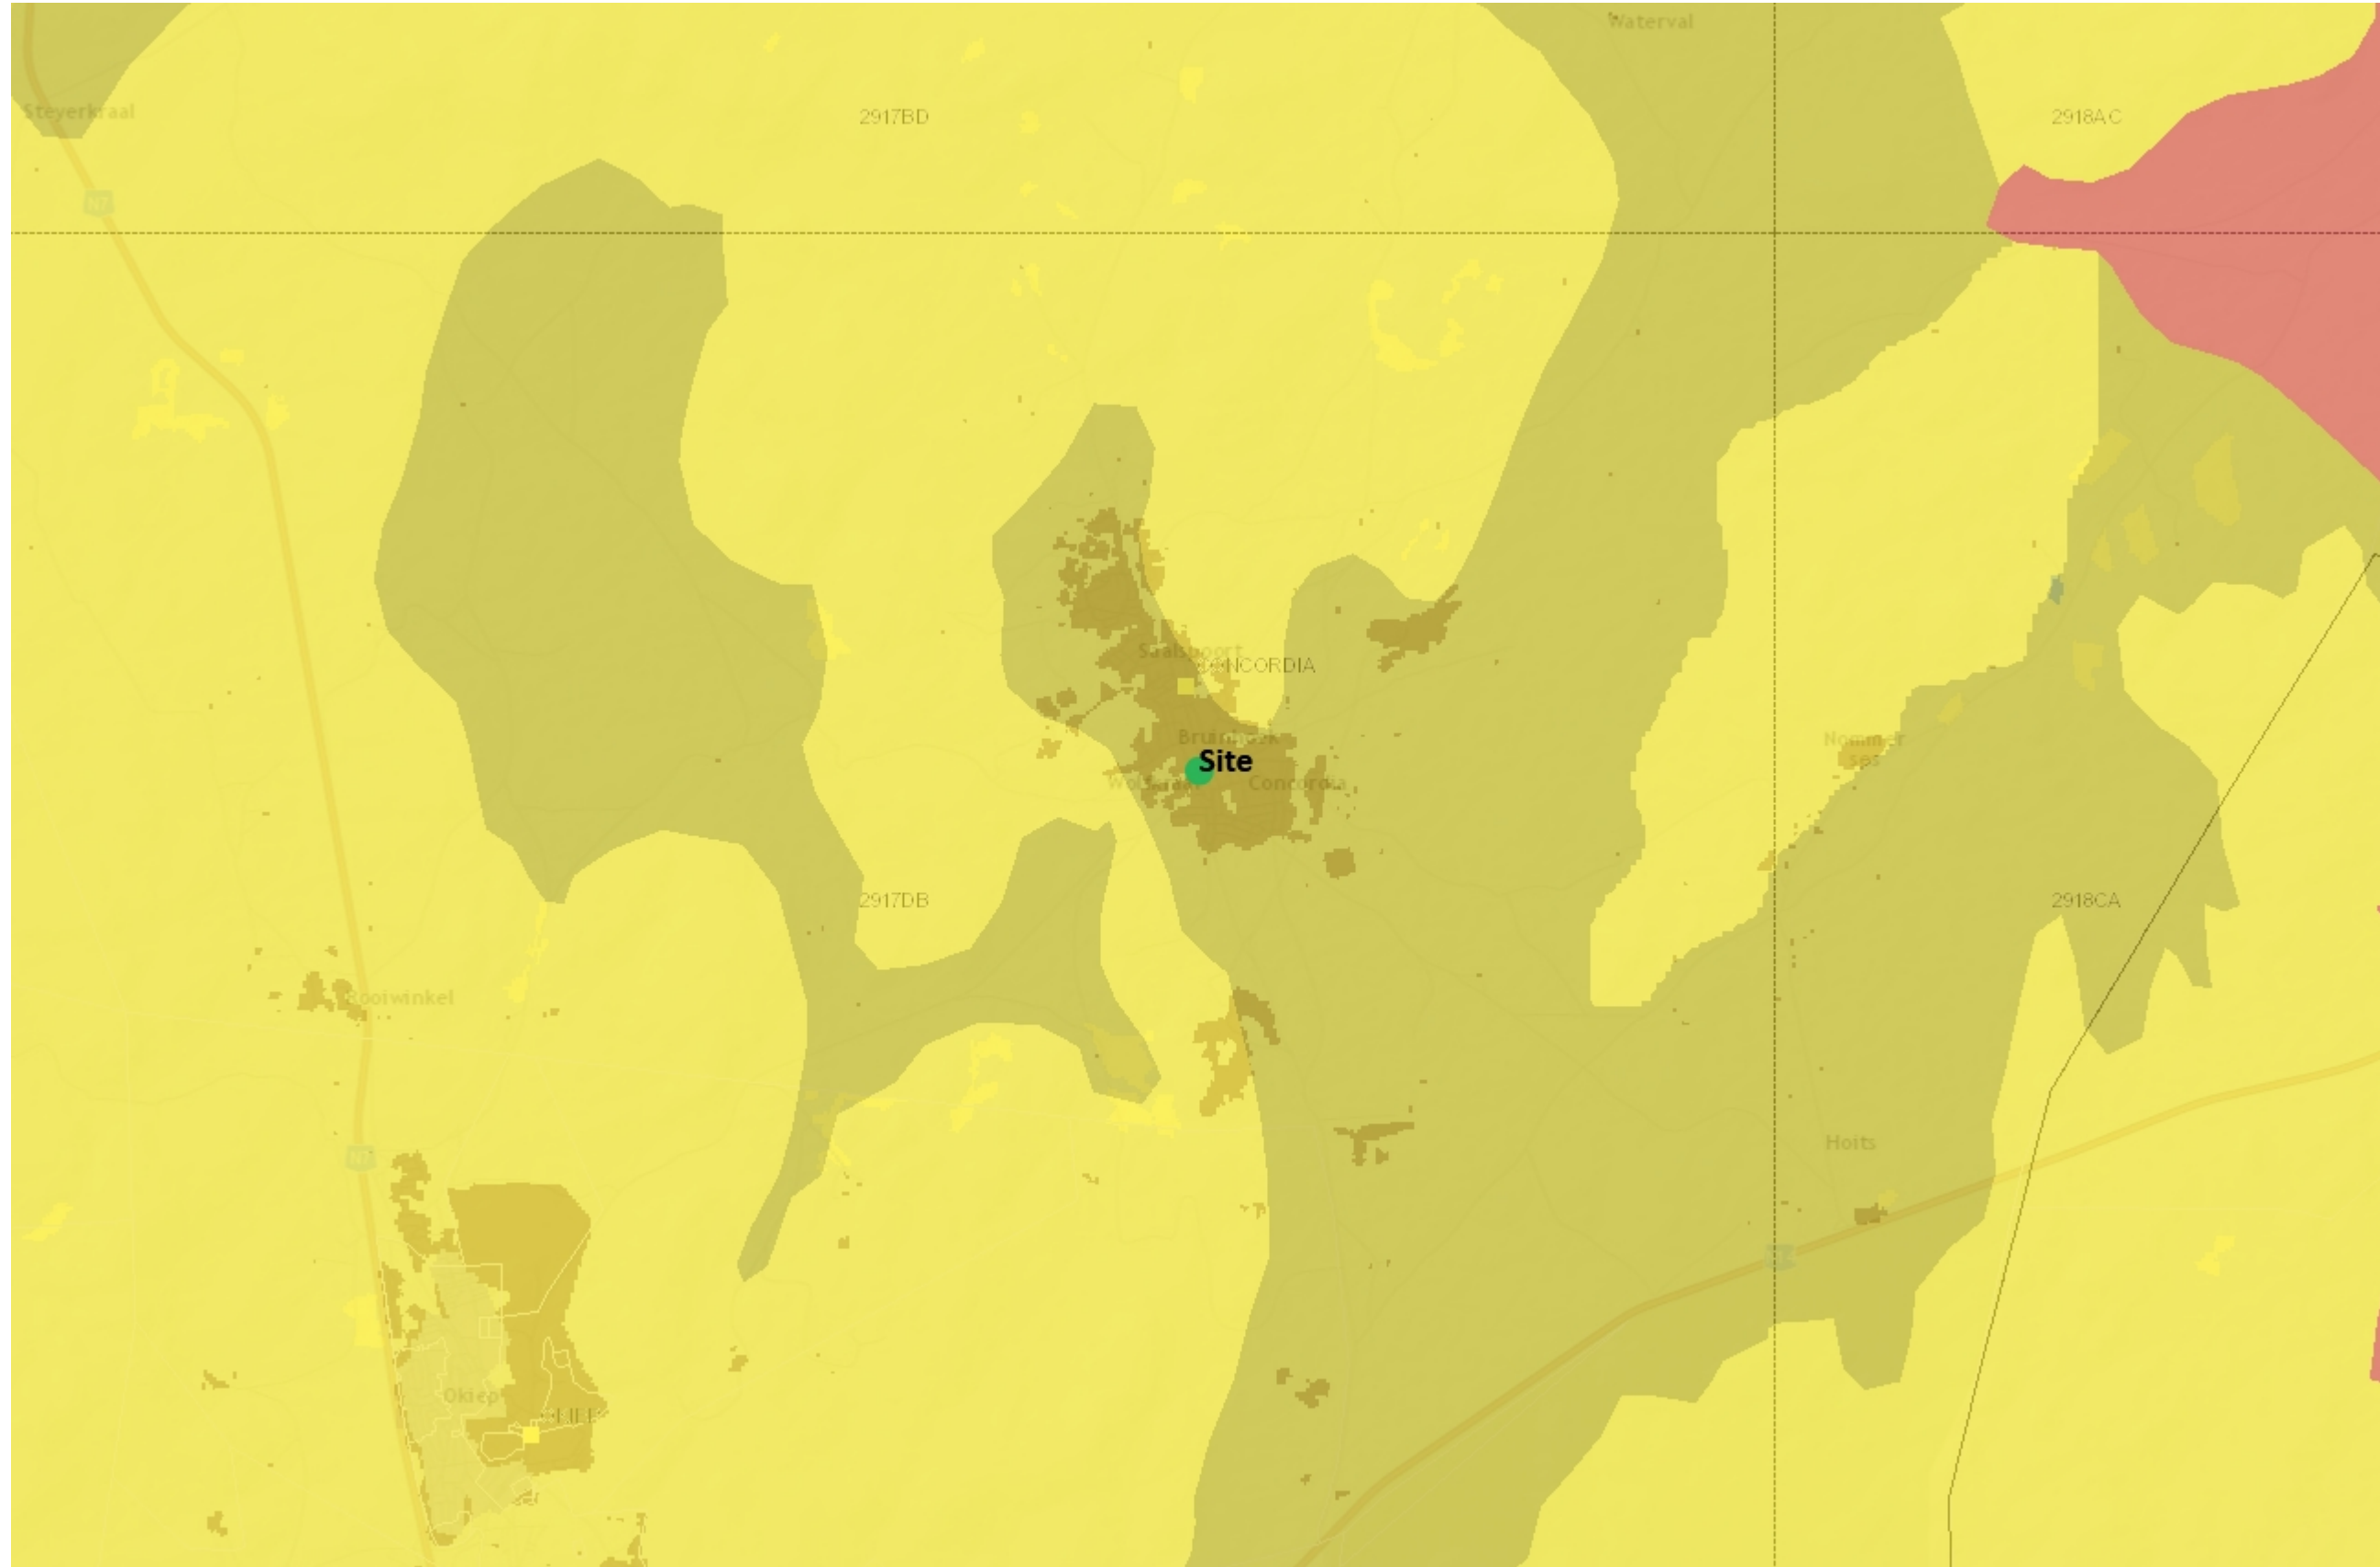

Description

The proposed site would historically be covered with Namaqualand Blomveld.

Legend

National Vegetation Map 2012 beta 2

- FFs 1 Bokkeveld Sandstone Fynbos
- FFs 2 Graafwater Sandstone Fynbos
- FFs 3 Olifants Sandstone Fynbos
- FFs 4 Cederberg Sandstone Fynbos
- FFs 5 Winterhoek Sandstone Fynbos
- FFs 6 Piketberg Sandstone Fynbos
- FFs 7 North Hex Sandstone Fynbos
- FFs 8 South Hex Sandstone Fynbos
- FFs 9 Peninsula Sandstone Fynbos
- FFs 10 Hawequas Sandstone Fynbos
- FFs 11 Kogelberg Sandstone Fynbos
- FFs 12 Overberg Sandstone Fynbos
- FFs 13 North Sonderend Sandstone Fynbos
- FFs 14 South Sonderend Sandstone Fynbos
- FFs 15 North Langeberg Sandstone Fynbos
- FFs 16 South Langeberg Sandstone Fynbos
- FFs 17 Potberg Sandstone Fynbos
- FFs 18 North Outeniqua Sandstone Fynbos
- FFs 19 South Outeniqua Sandstone Fynbos
- FFs 20 Tsitsikamma Sandstone Fynbos
- FFs 21 North Rooiberg Sandstone Fynbos
- FFs 22 South Rooiberg Sandstone Fynbos
- FFs 23 North Swartberg Sandstone Fynbos
- FFs 24 South Swartberg Sandstone Fynbos
- FFs 25 North Kammanassie Sandstone Fynbos
- FFs 26 South Kammanassie Sandstone Fynbos

1: 72 224

3,7 0 1,83 3,7 Kilometers