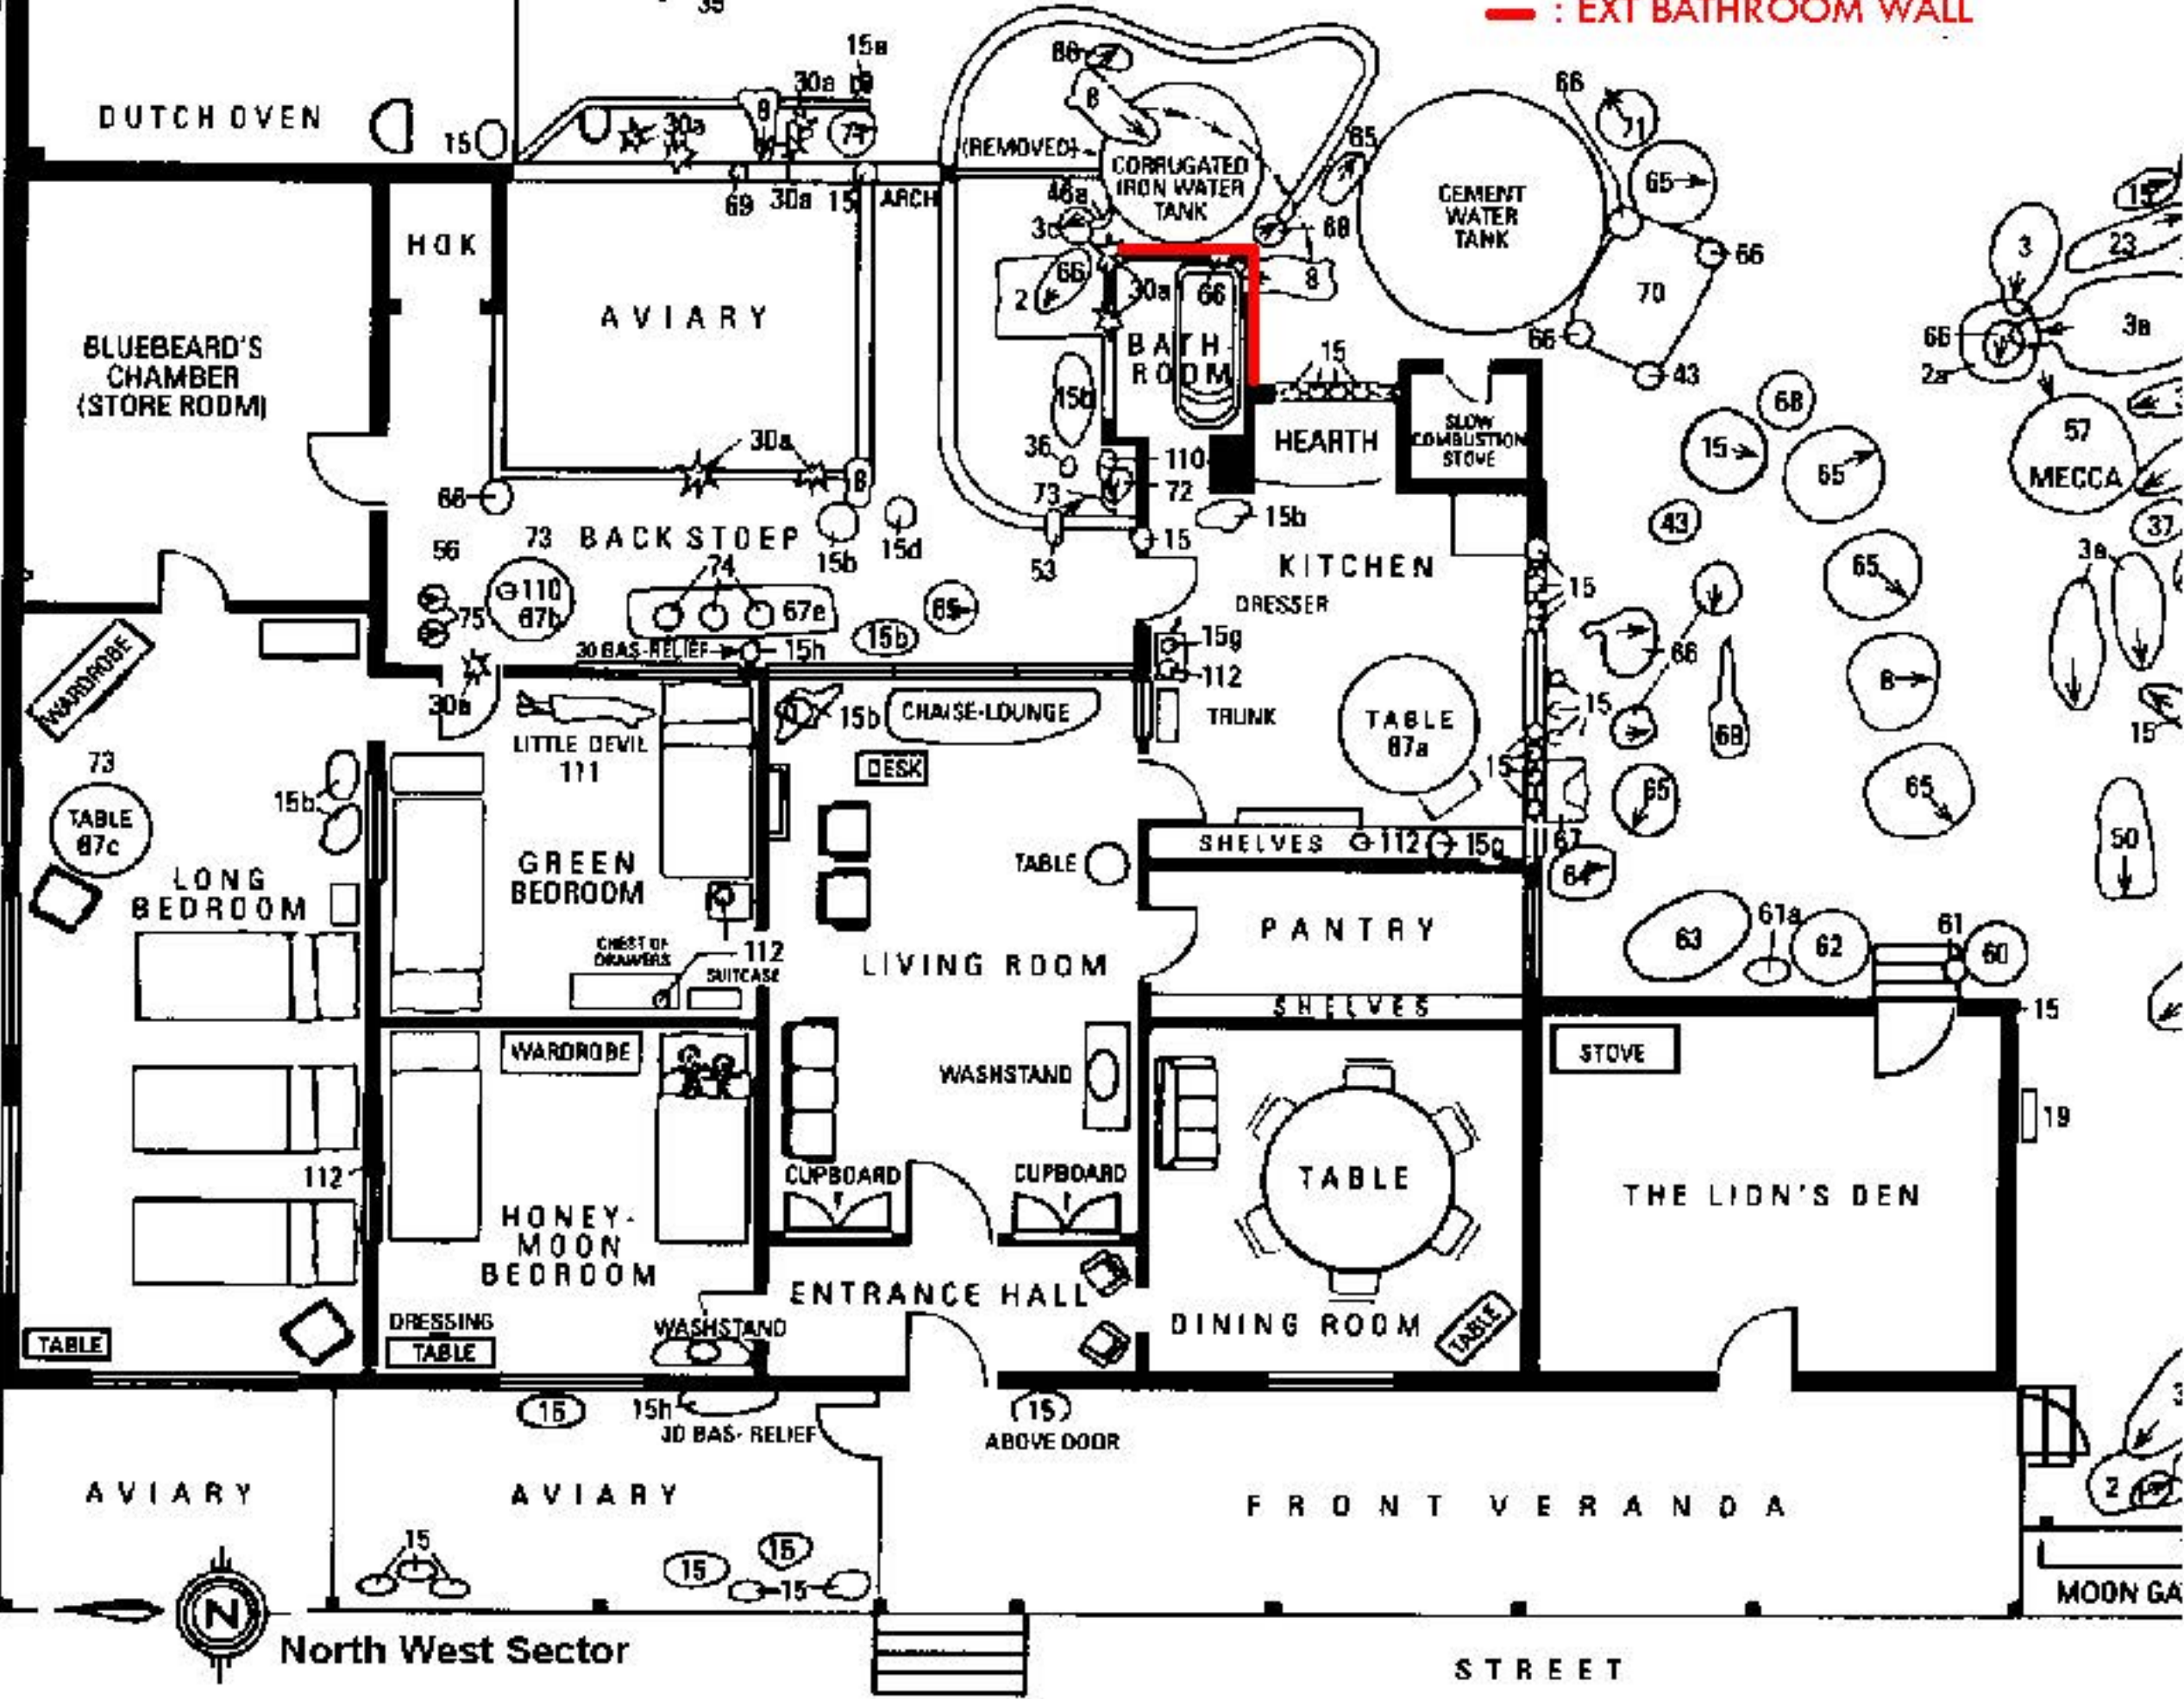

32m

— : EXT BATHROOM WALL

North West Sector

STREET