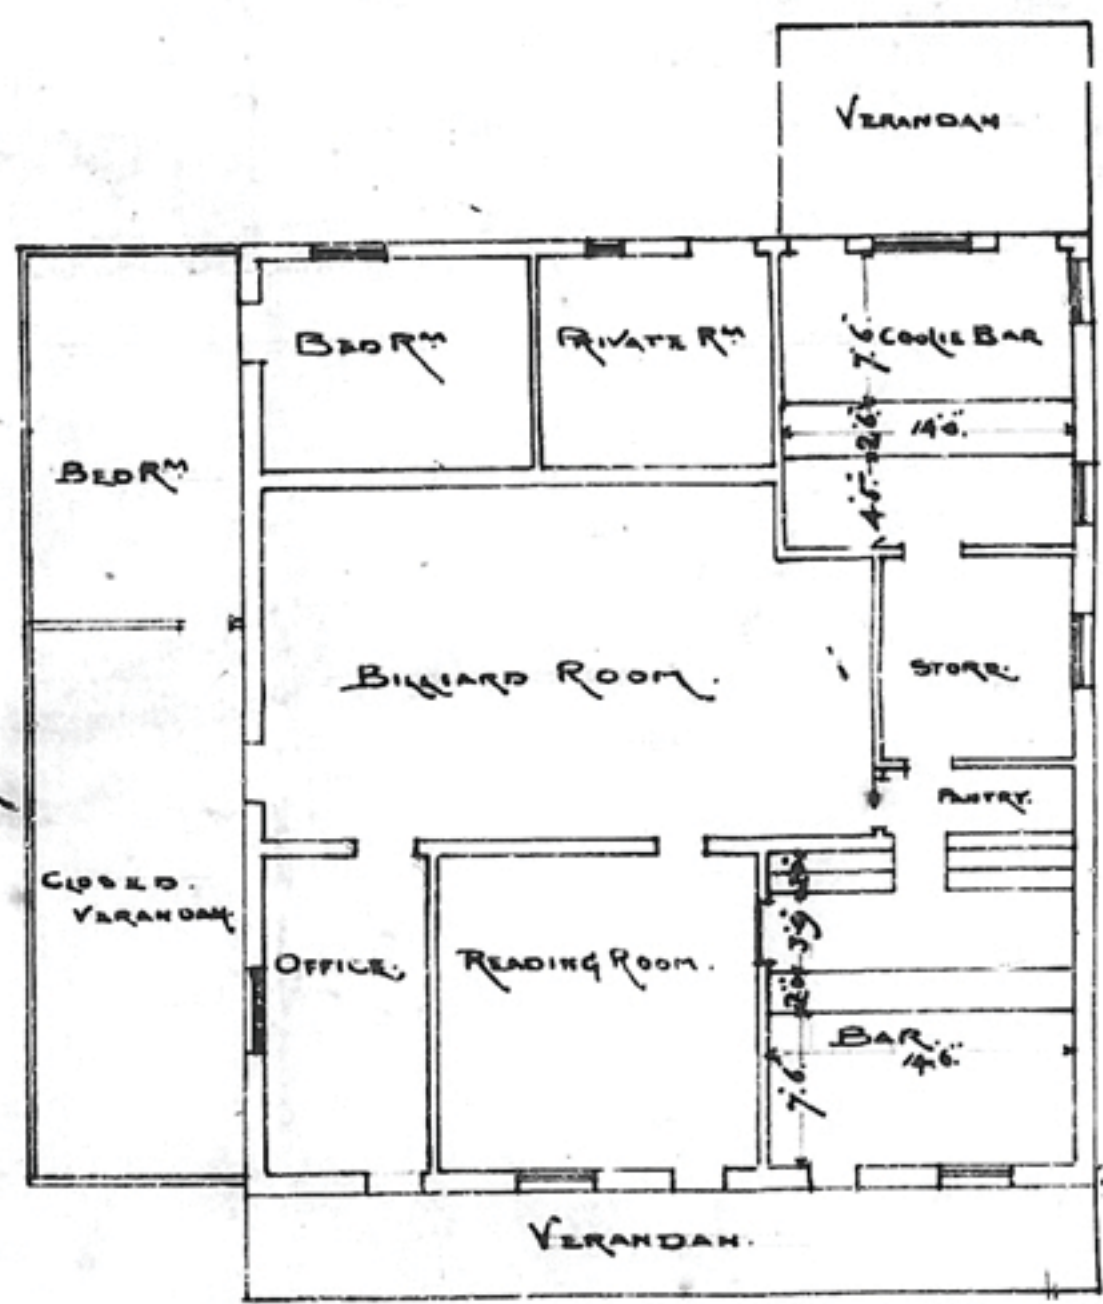

1299 Umgeni Rd.

Licensing Plan

BRITANNIA BAR.
ERF 38. BLOCK UV.
UMGENI VILLA

UMGENI ROAD

BLOCK PLAN. SCALE 40 FT = 1 IN.

UMGENI ROAD.