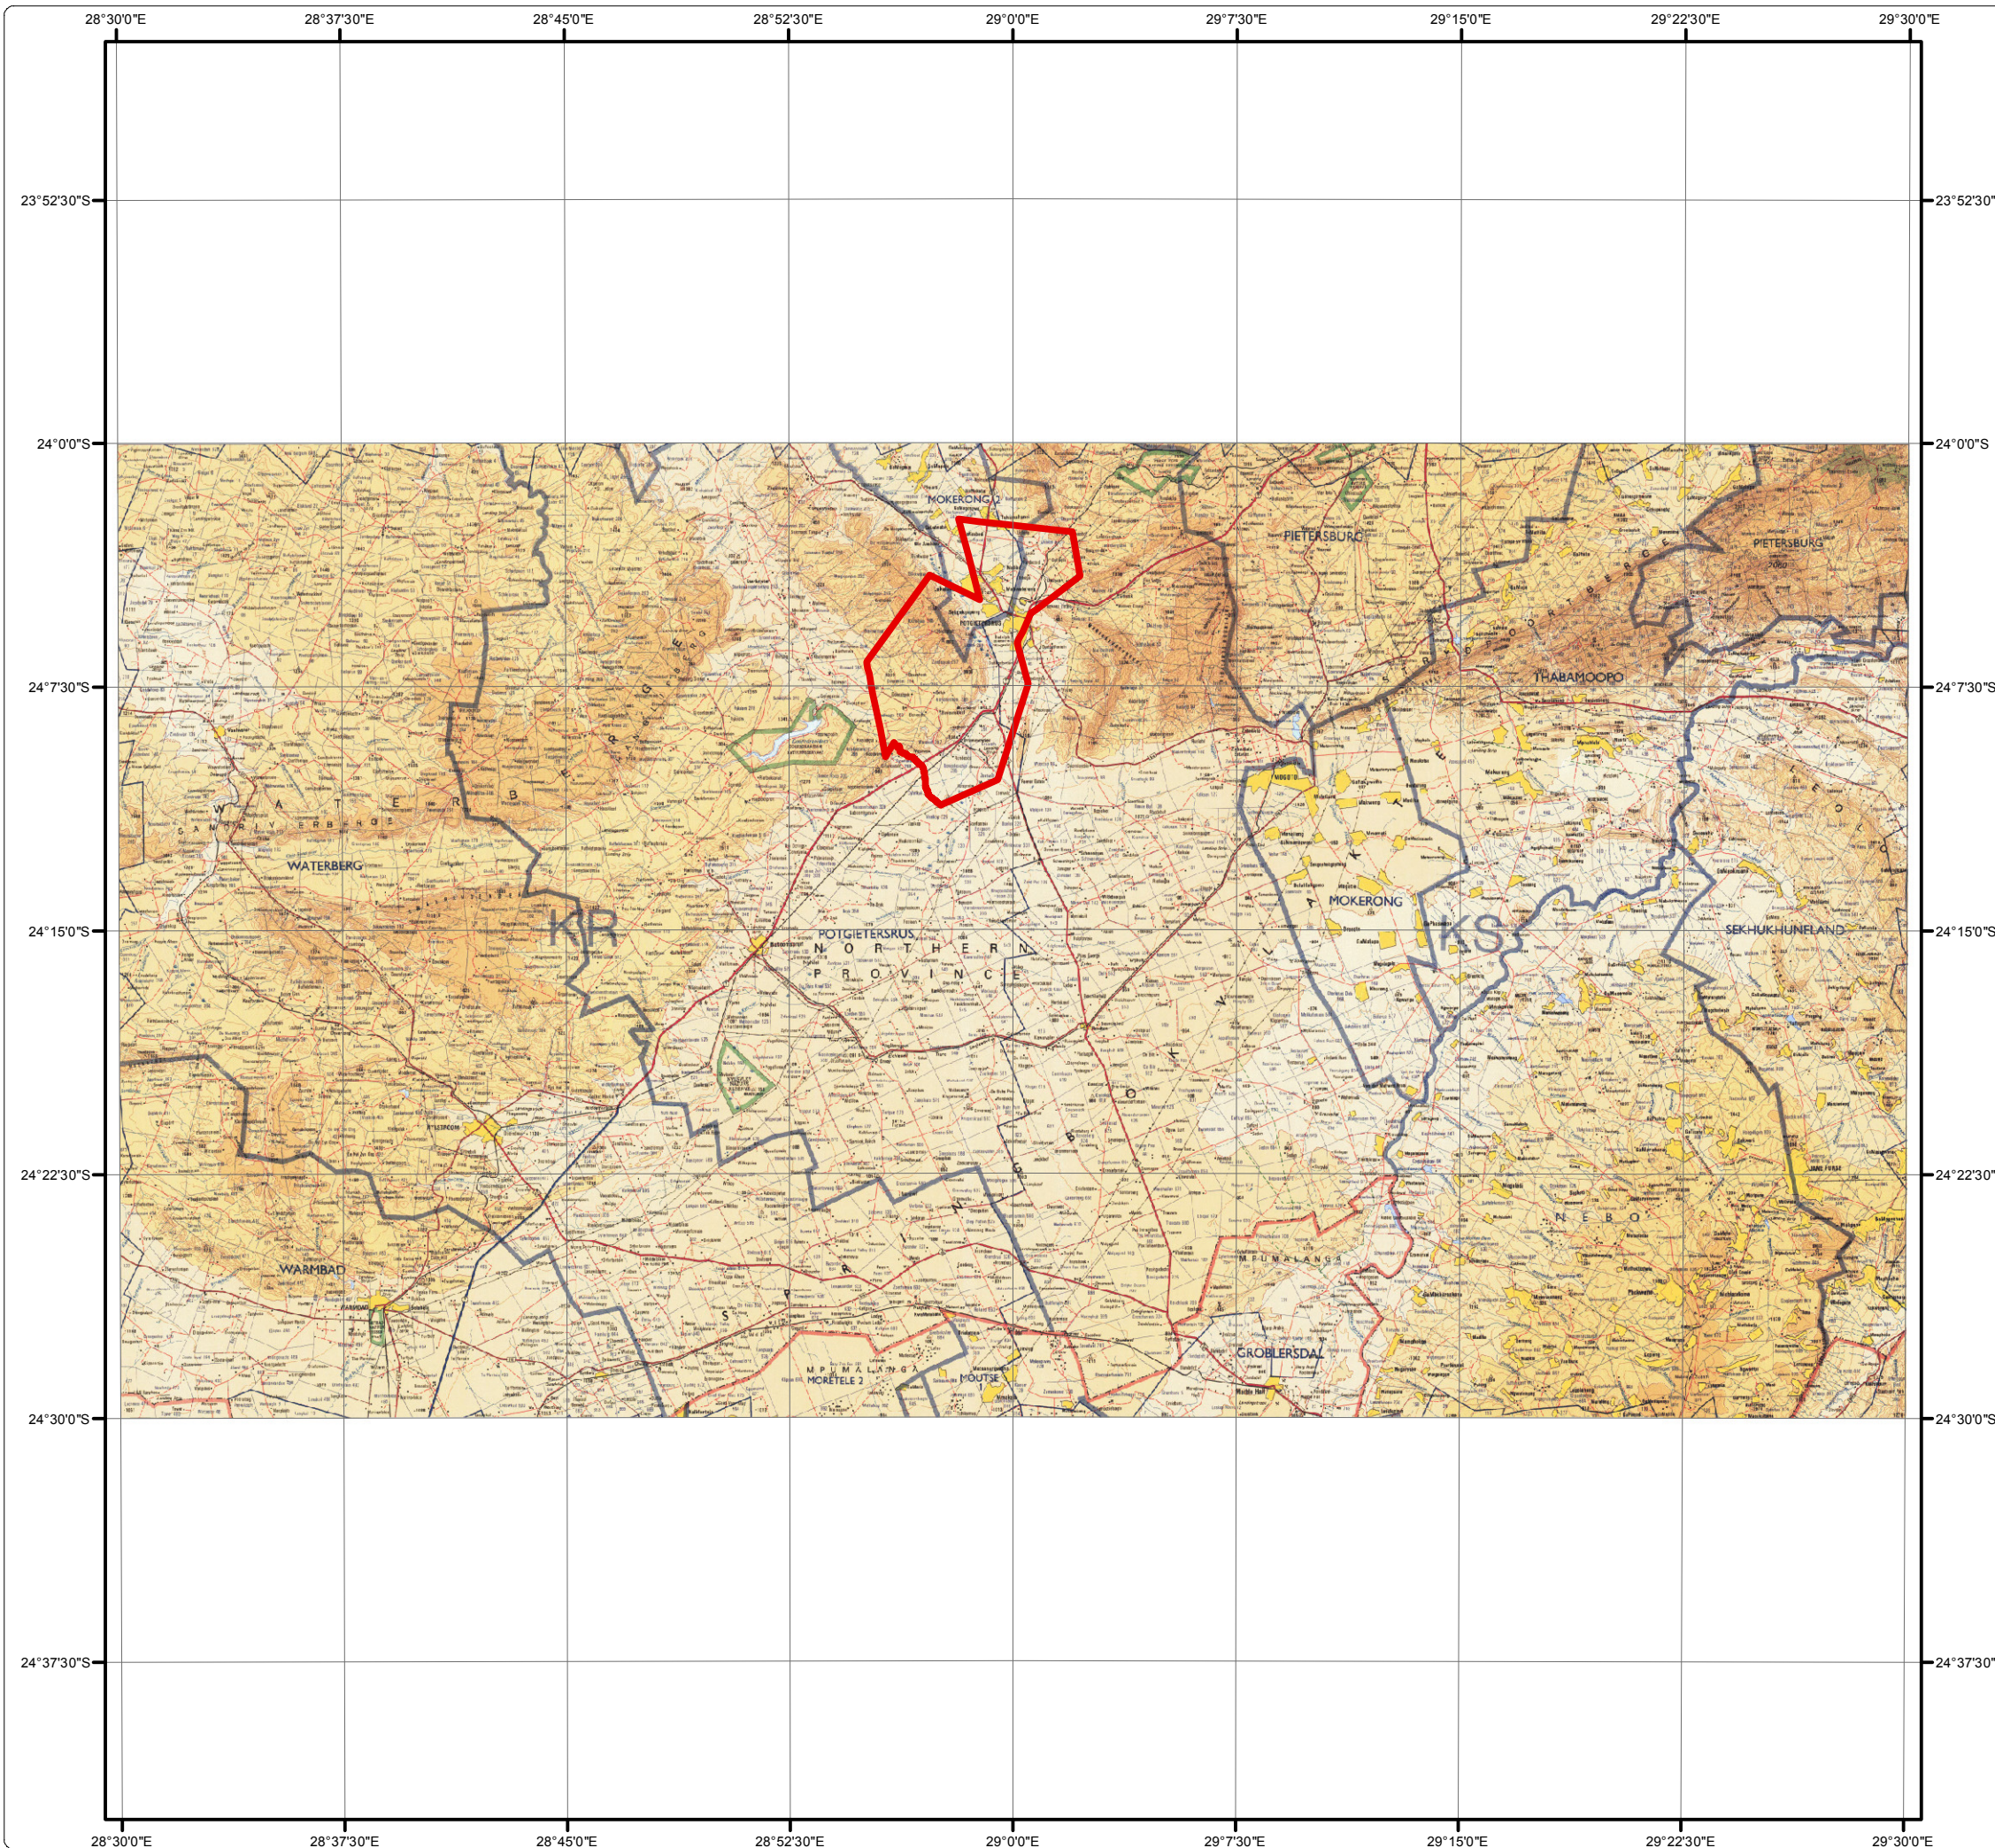

Platreef Resources (Pty) Ltd

Regional Setting

1:250 000

Legend

 Project Area

2428 Modimolle

DIGBY WELLS
ENVIRONMENTAL

• Sustainability • Service • Positive Change • Professionalism • Future Focused • Integrity

Projection: Transverse Mercator Ref #: scc.PLA1677.201305.346
Datum: Hartbeesthoek 1994 Revision Number: 1
Central Meridian: 29°E Date: 27/05/2013