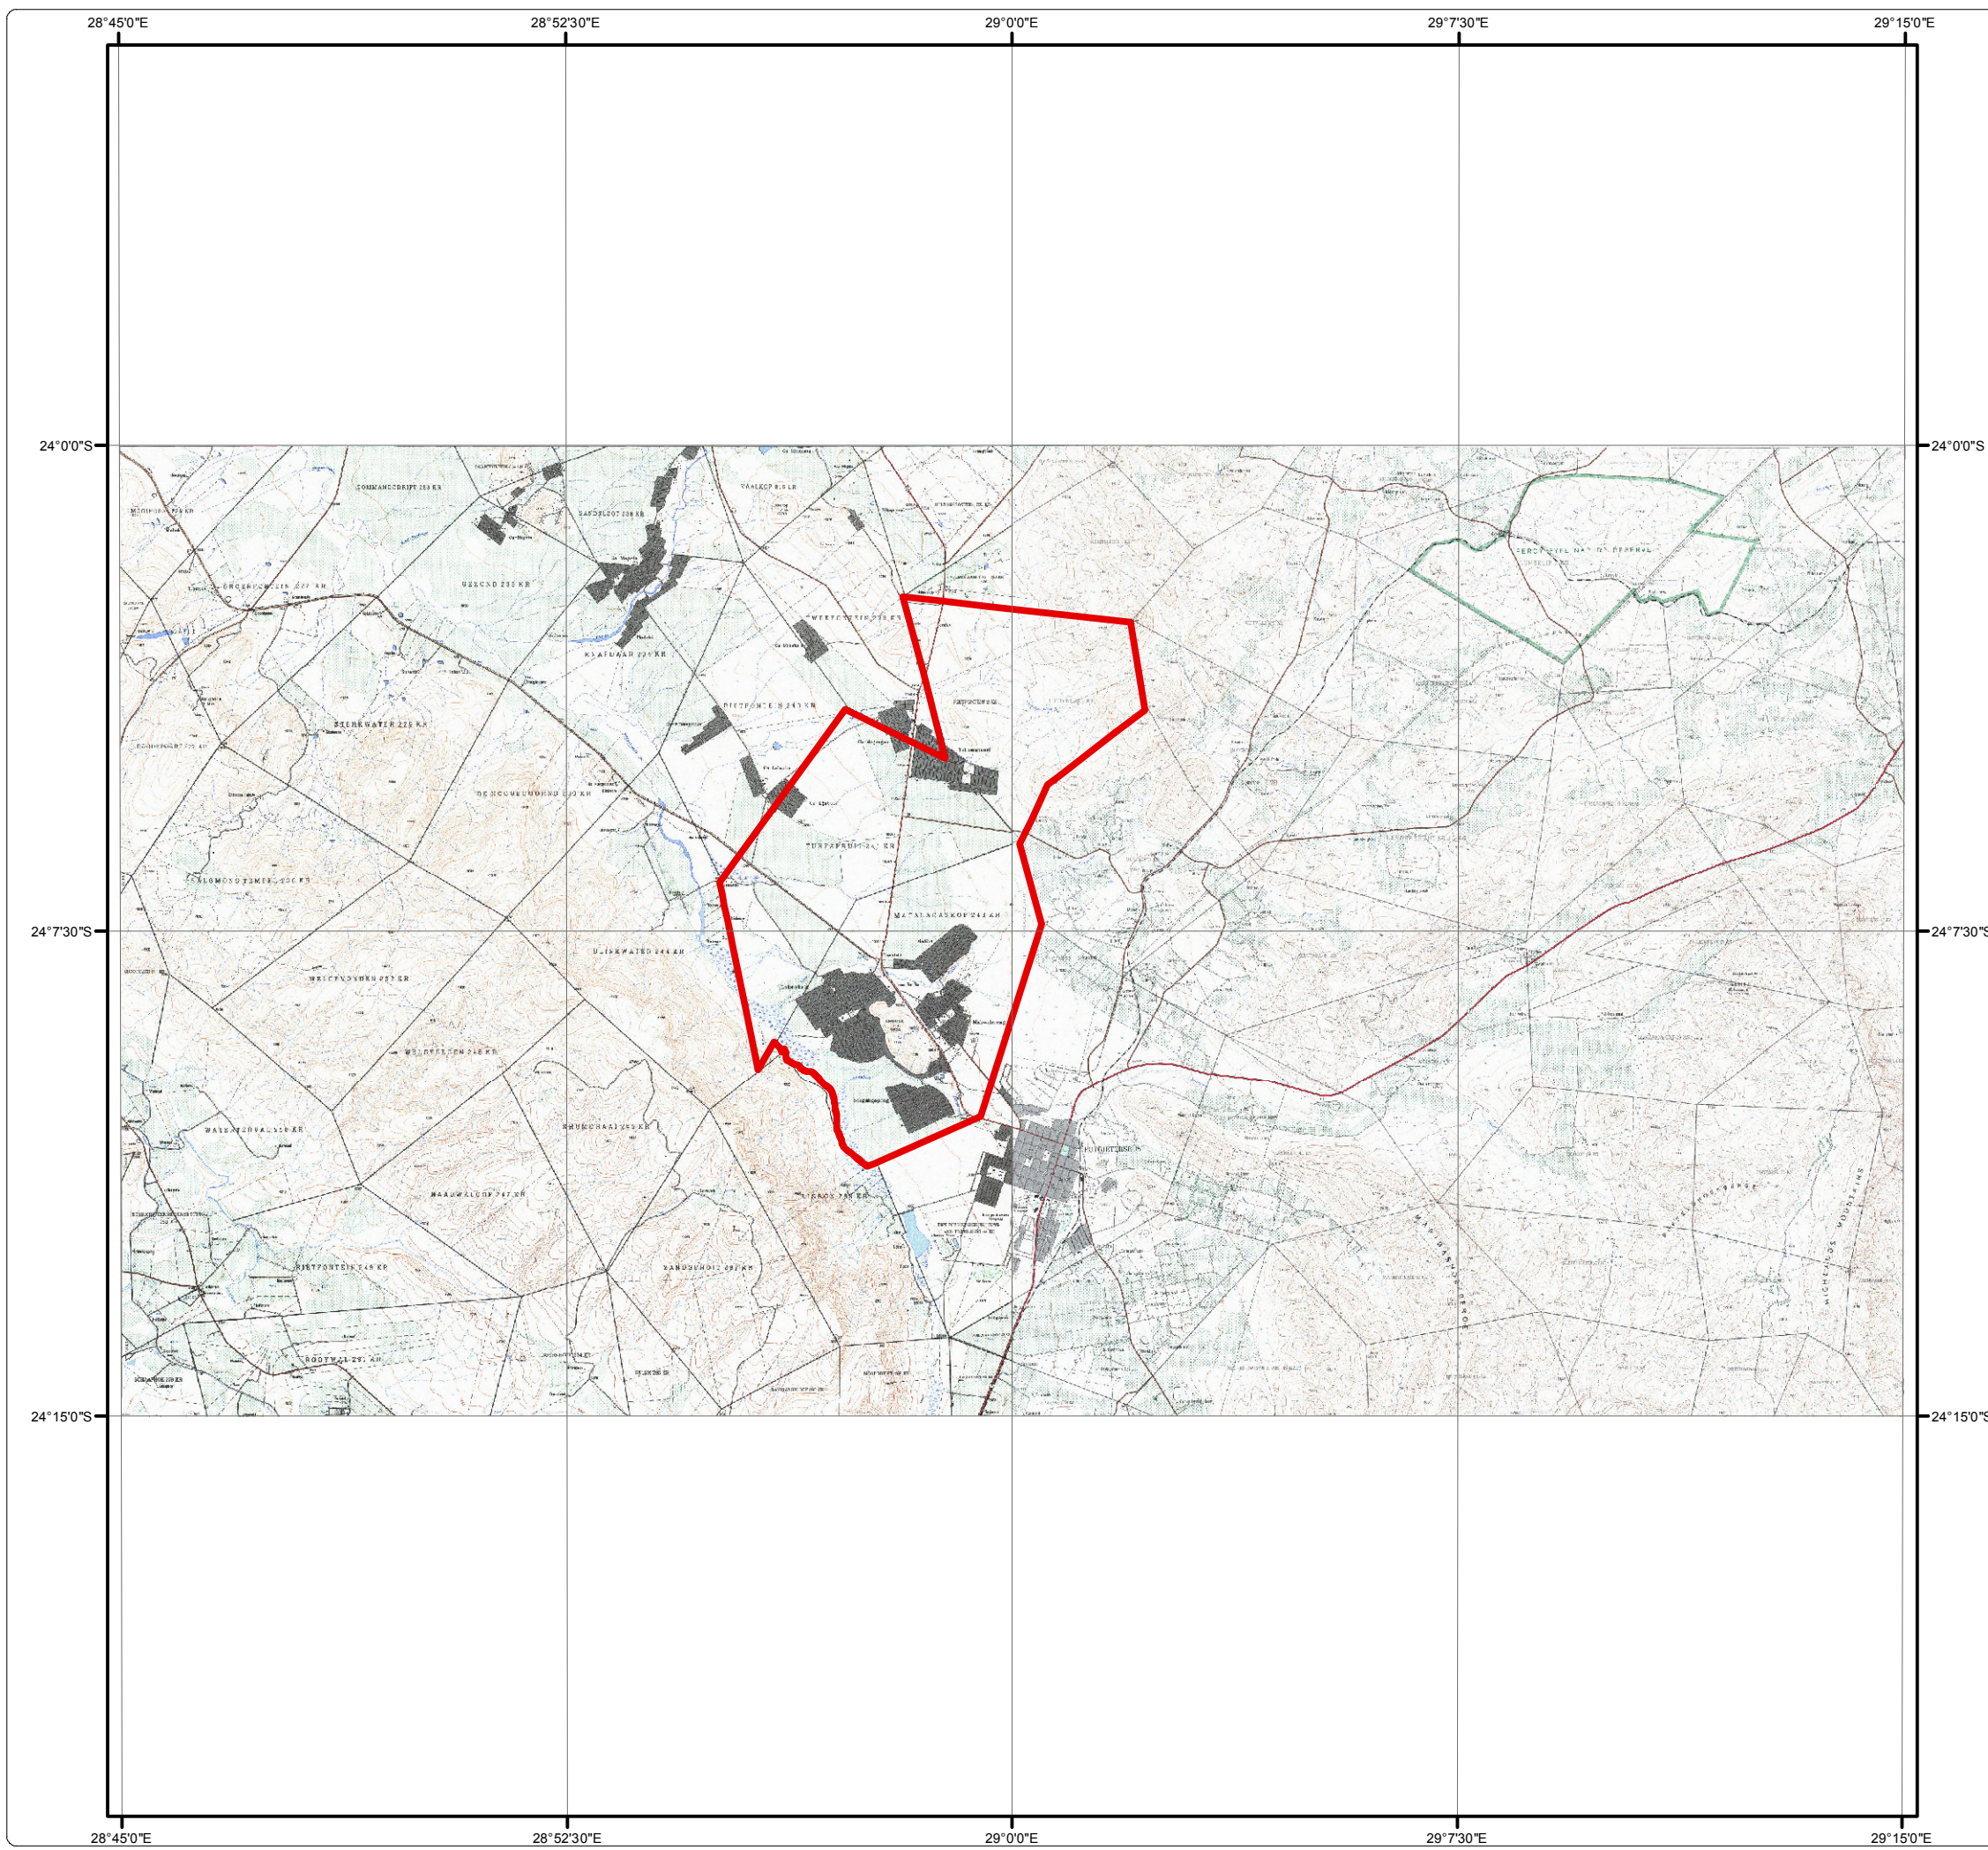

Platreef Resources (Pty) Ltd Regional Setting 1:50 000

Legend

 Project Area

**2428BB Tinmyne
2429AA Mokopane**

**DIGBY WELLS
ENVIRONMENTAL**

• Sustainability • Service • Positive Change • Professionalism • Future Focused • Integrity

Projection: Transverse Mercator	Ref #: scc.PLA1677.201305.347
Datum: Hartebeesthoek 1994	Revision Number: 1
Central Meridian: 29°E	Date: 27/05/2013