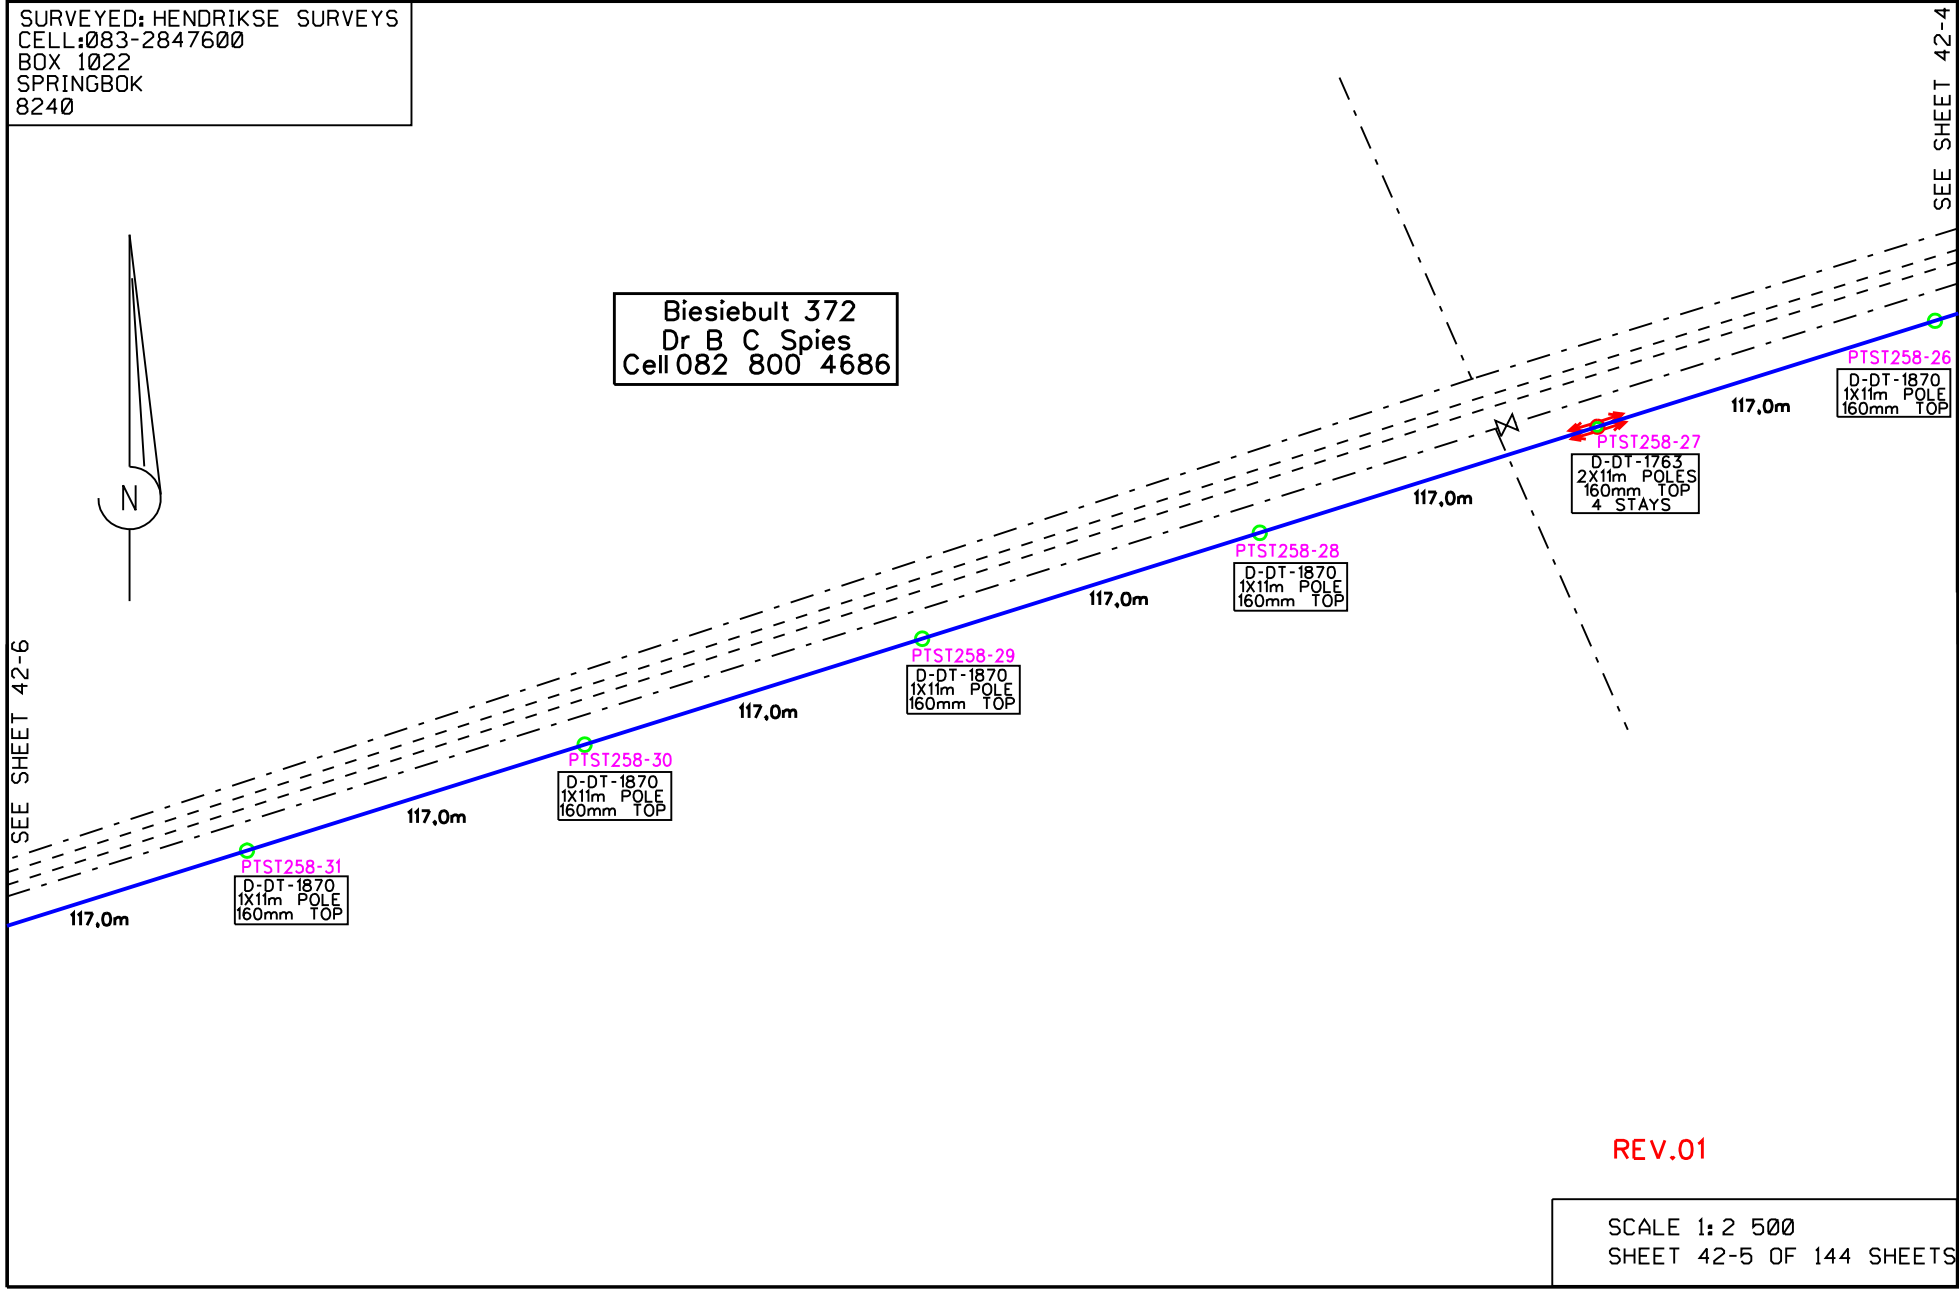

SURVEYED: HENDRIKSE SURVEYS
CELL: 083-2847600
BOX 1022
SPRINGBOK
8240

Biesiebult 372
Dr B C Spies
Cell 082 800 4686

SEE SHEET 42-6

SEE SHEET 42-4

REV.01

SCALE 1: 2 500
SHEET 42-5 OF 144 SHEETS