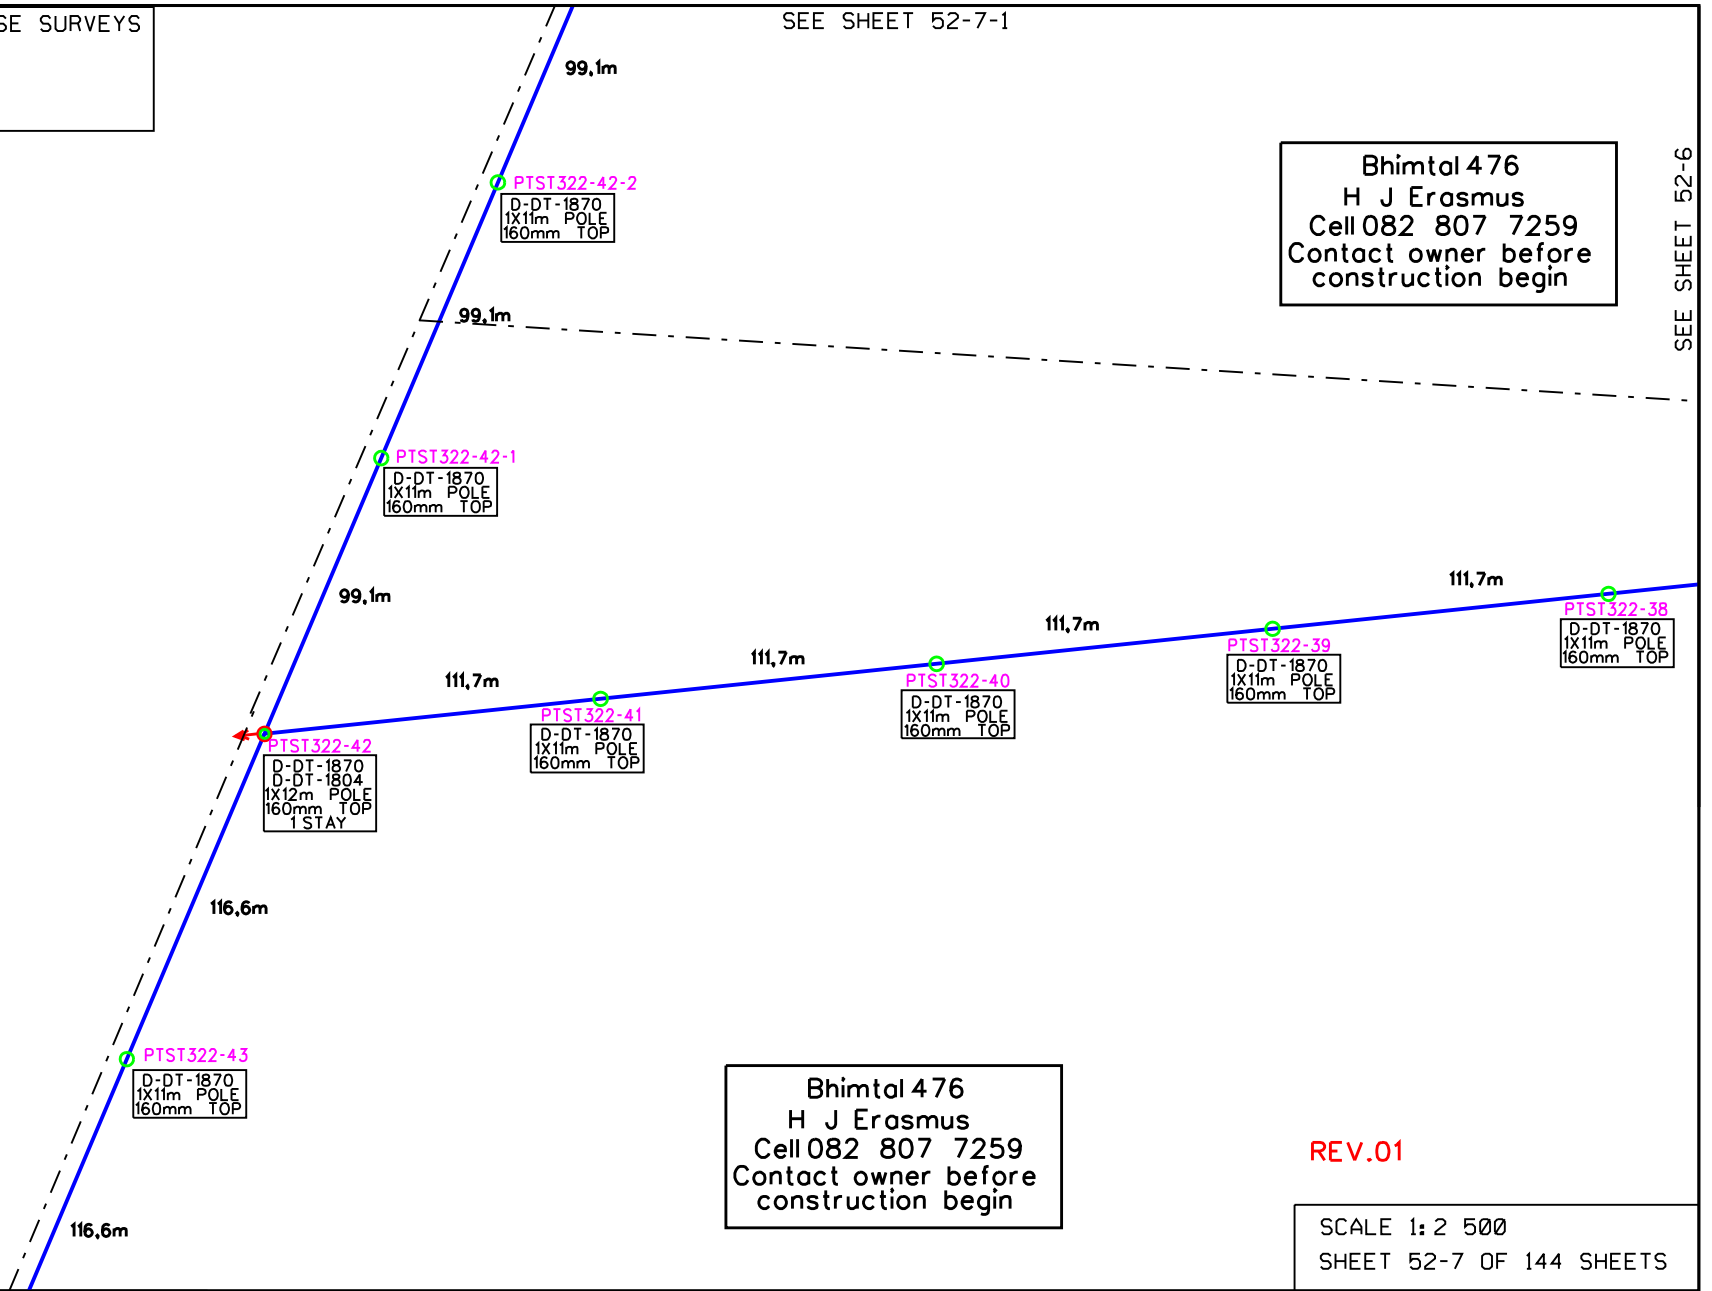

SURVEYED: HENDRIKSE SURVEYS  
CELL:083-2847600  
BOX 1022  
SPRINGBOK  
8240

SEE SHEET 52-7-1

Bhimtal 476  
H J Erasmus  
Cell 082 807 7259  
Contact owner before  
construction begin

SEE SHEET 52-6

SEE SHEET 52-8

Bhimtal 476  
H J Erasmus  
Cell 082 807 7259  
Contact owner before  
construction begin

REV.01

SCALE 1:2 500  
SHEET 52-7 OF 144 SHEETS