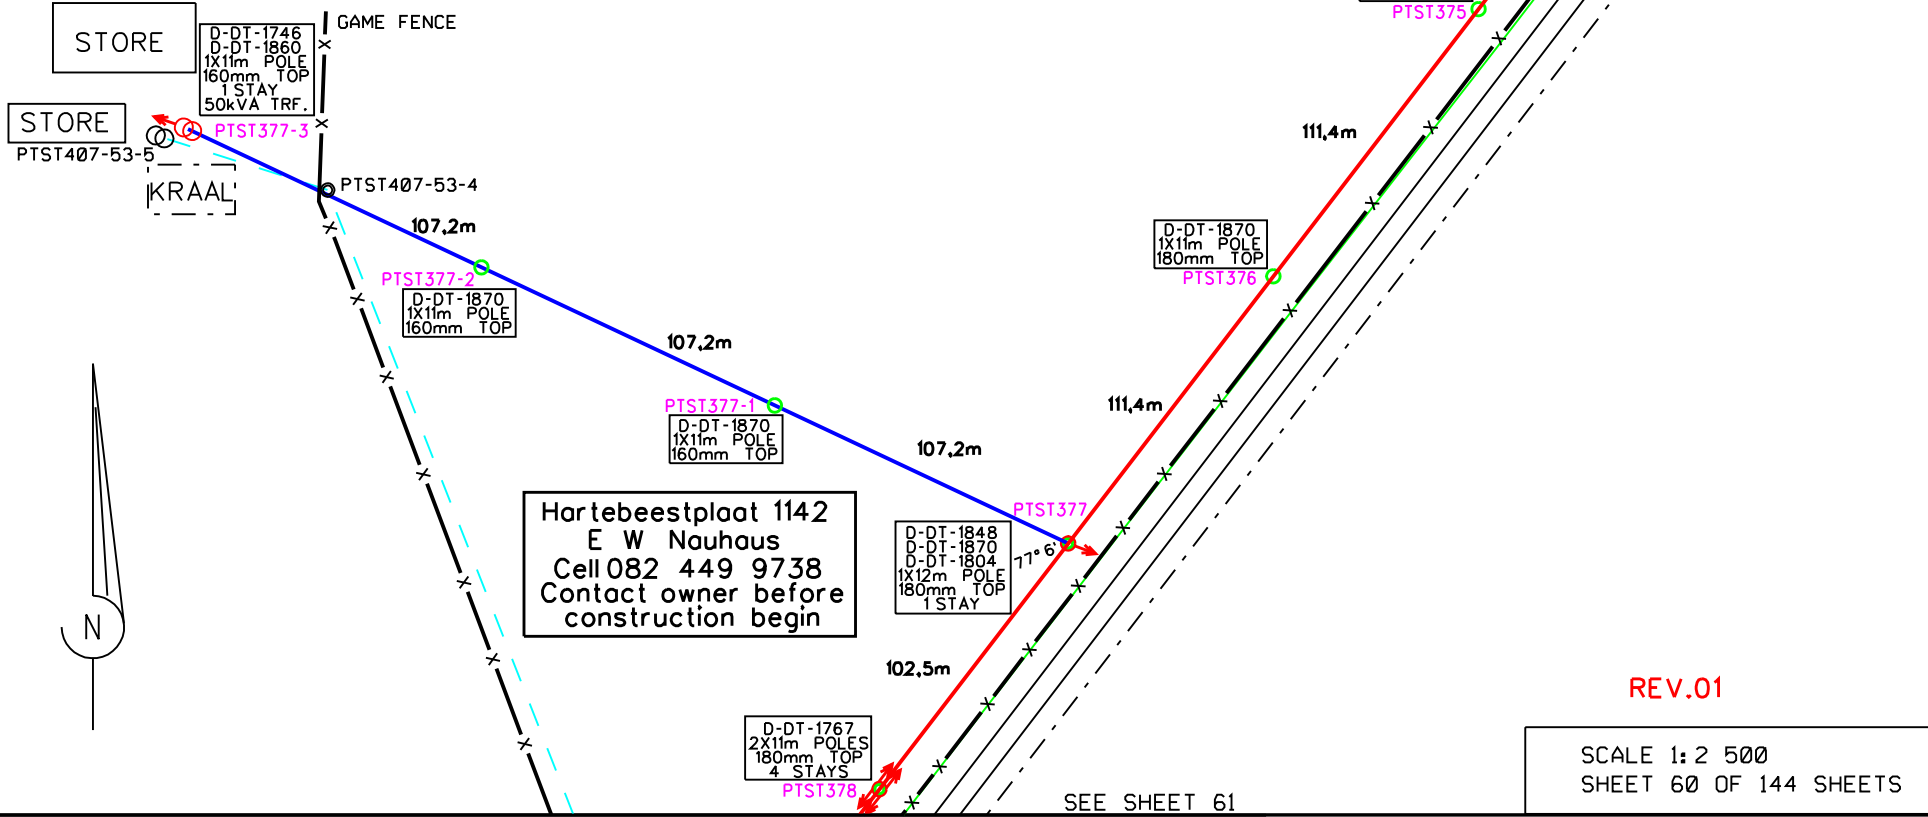

SURVEYED: HENDRIKSE SURVEYS
CELL: 083-2847600
BOX 1022
SPRINGBOK
8240

SEE SHEET 59

Hartebeestplaat 1142
E W Nauhaus
Cell 082 449 9738
Contact owner before
construction begin

Hartebeestplaat 1142
E W Nauhaus
Cell 082 449 9738
Contact owner before
construction begin

REV.01

SCALE 1: 2 500
SHEET 60 OF 144 SHEETS

SEE SHEET 61