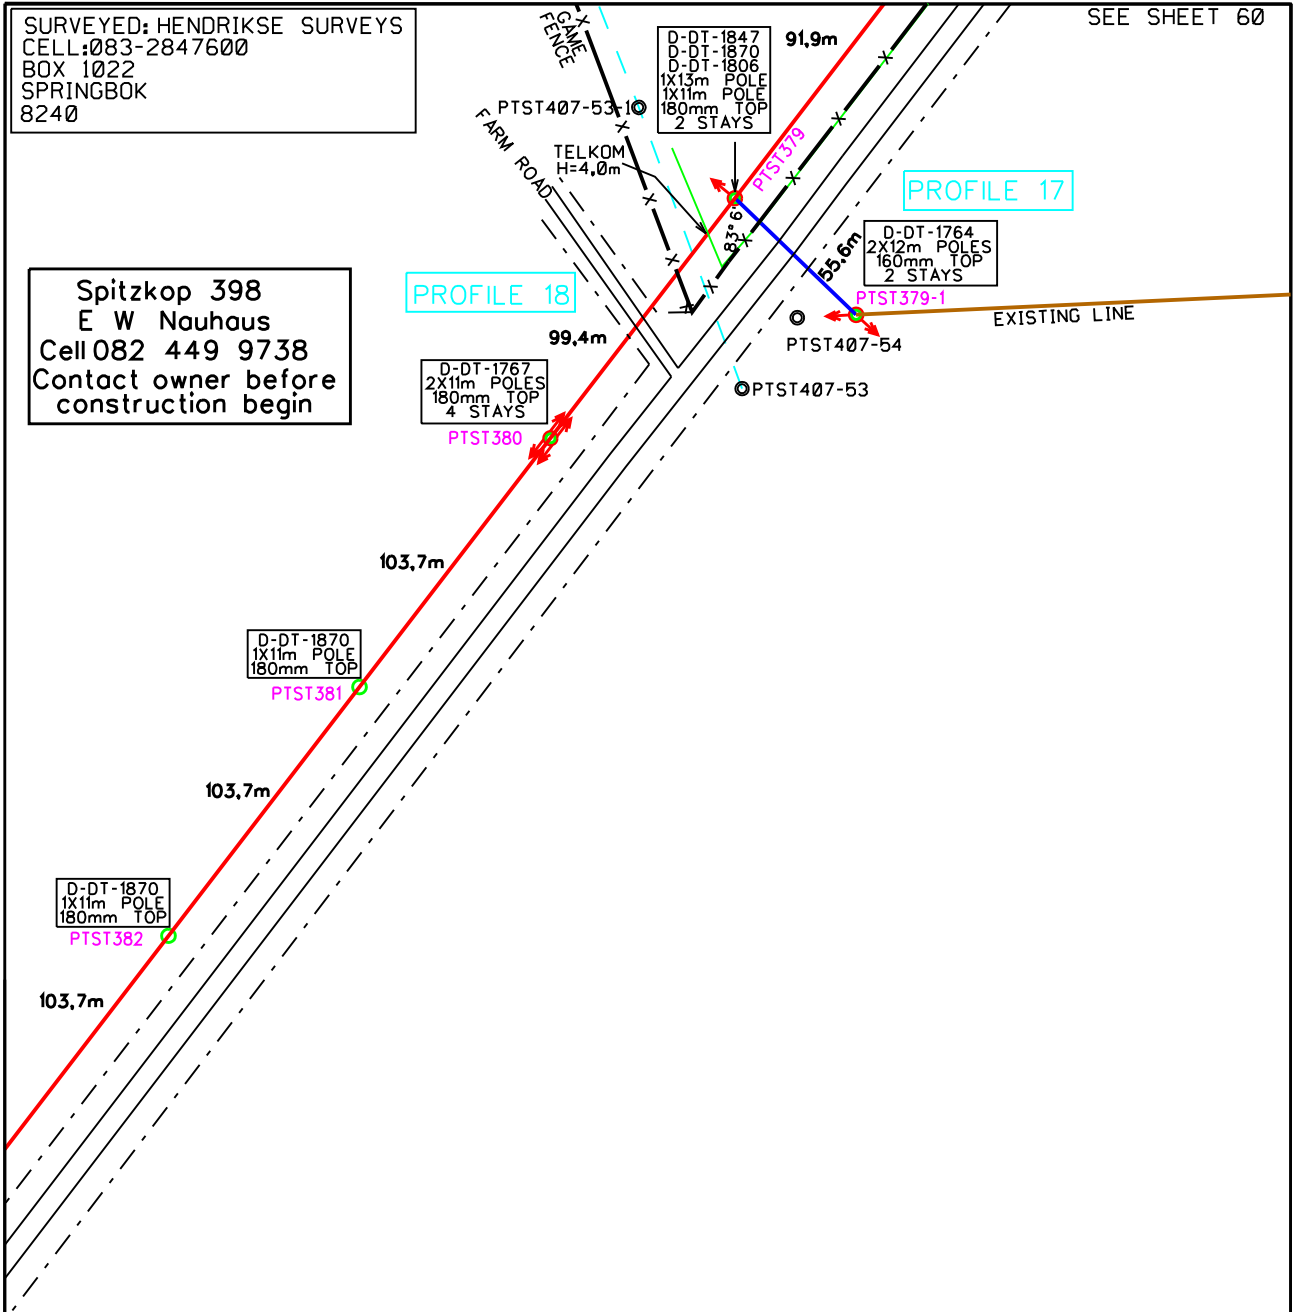

SURVEYED: HENDRIKSE SURVEYS  
CELL: 083-2847600  
BOX 1022  
SPRINGBOK  
8240

SEE SHEET 60

Spitzkop 398  
E W Nauhaus  
Cell 082 449 9738  
Contact owner before  
construction begin

PROFILE 18

PROFILE 17

SEE SHEET 62

REV.01

SCALE 1: 2 500  
SHEET 61 OF 144 SHEETS