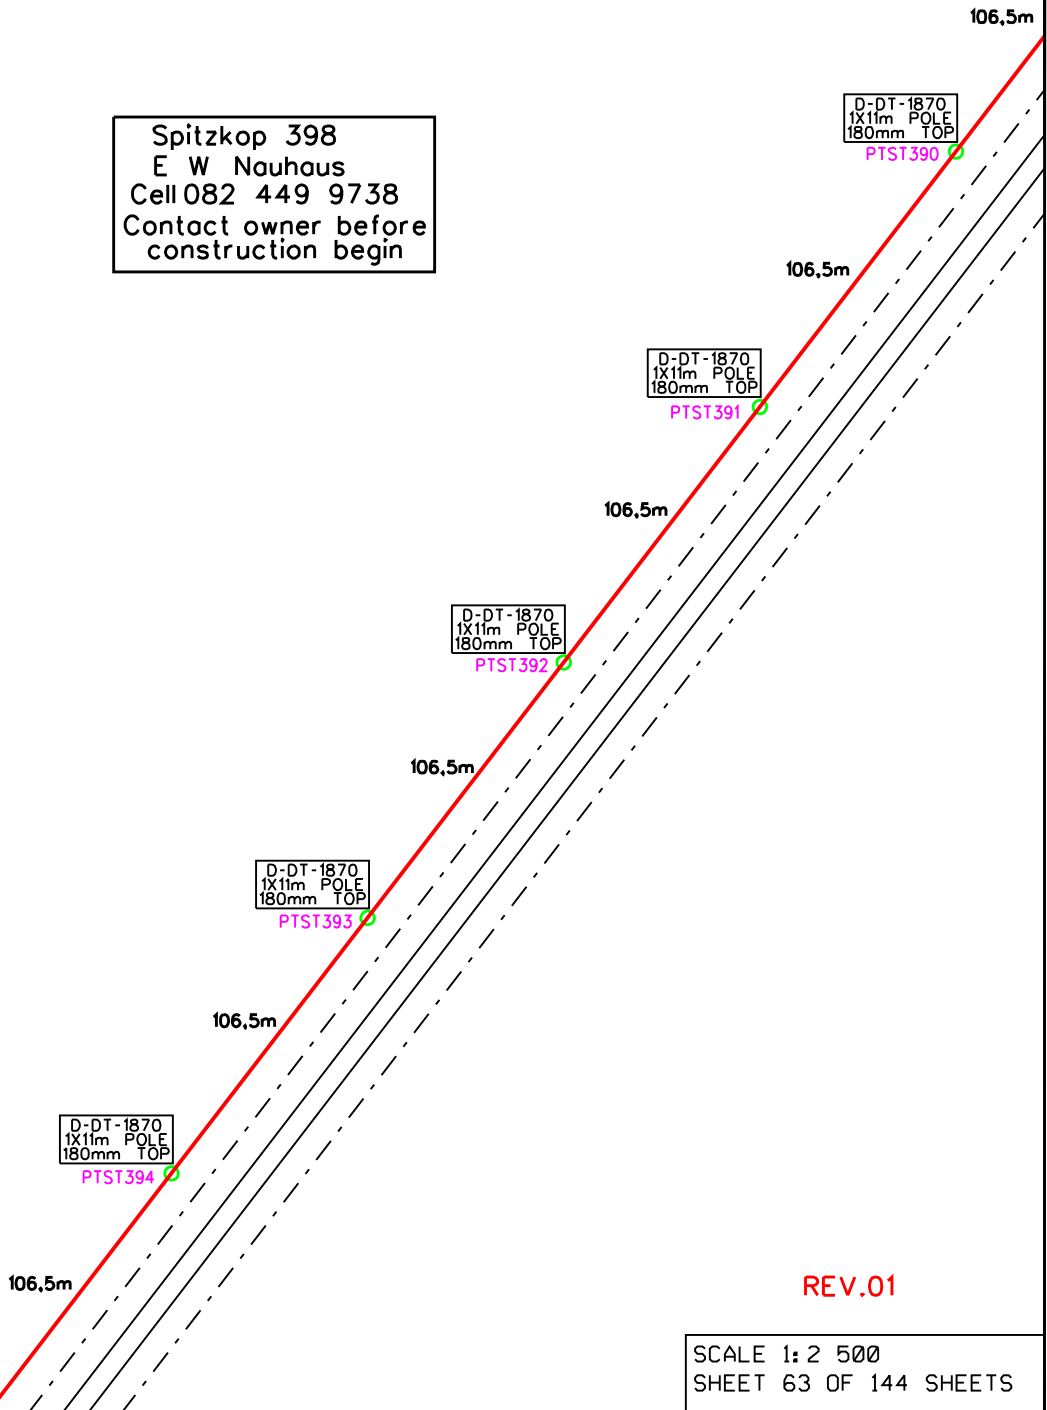

SURVEYED: HENDRIKSE SURVEYS
CELL:083-2847600
BOX 1022
SPRINGBOK
8240

SEE SHEET 62

Spitzkop 398
E W Nauhaus
Cell 082 449 9738
Contact owner before
construction begin

REV.01

SCALE 1:2 500
SHEET 63 OF 144 SHEETS

SEE SHEET 64