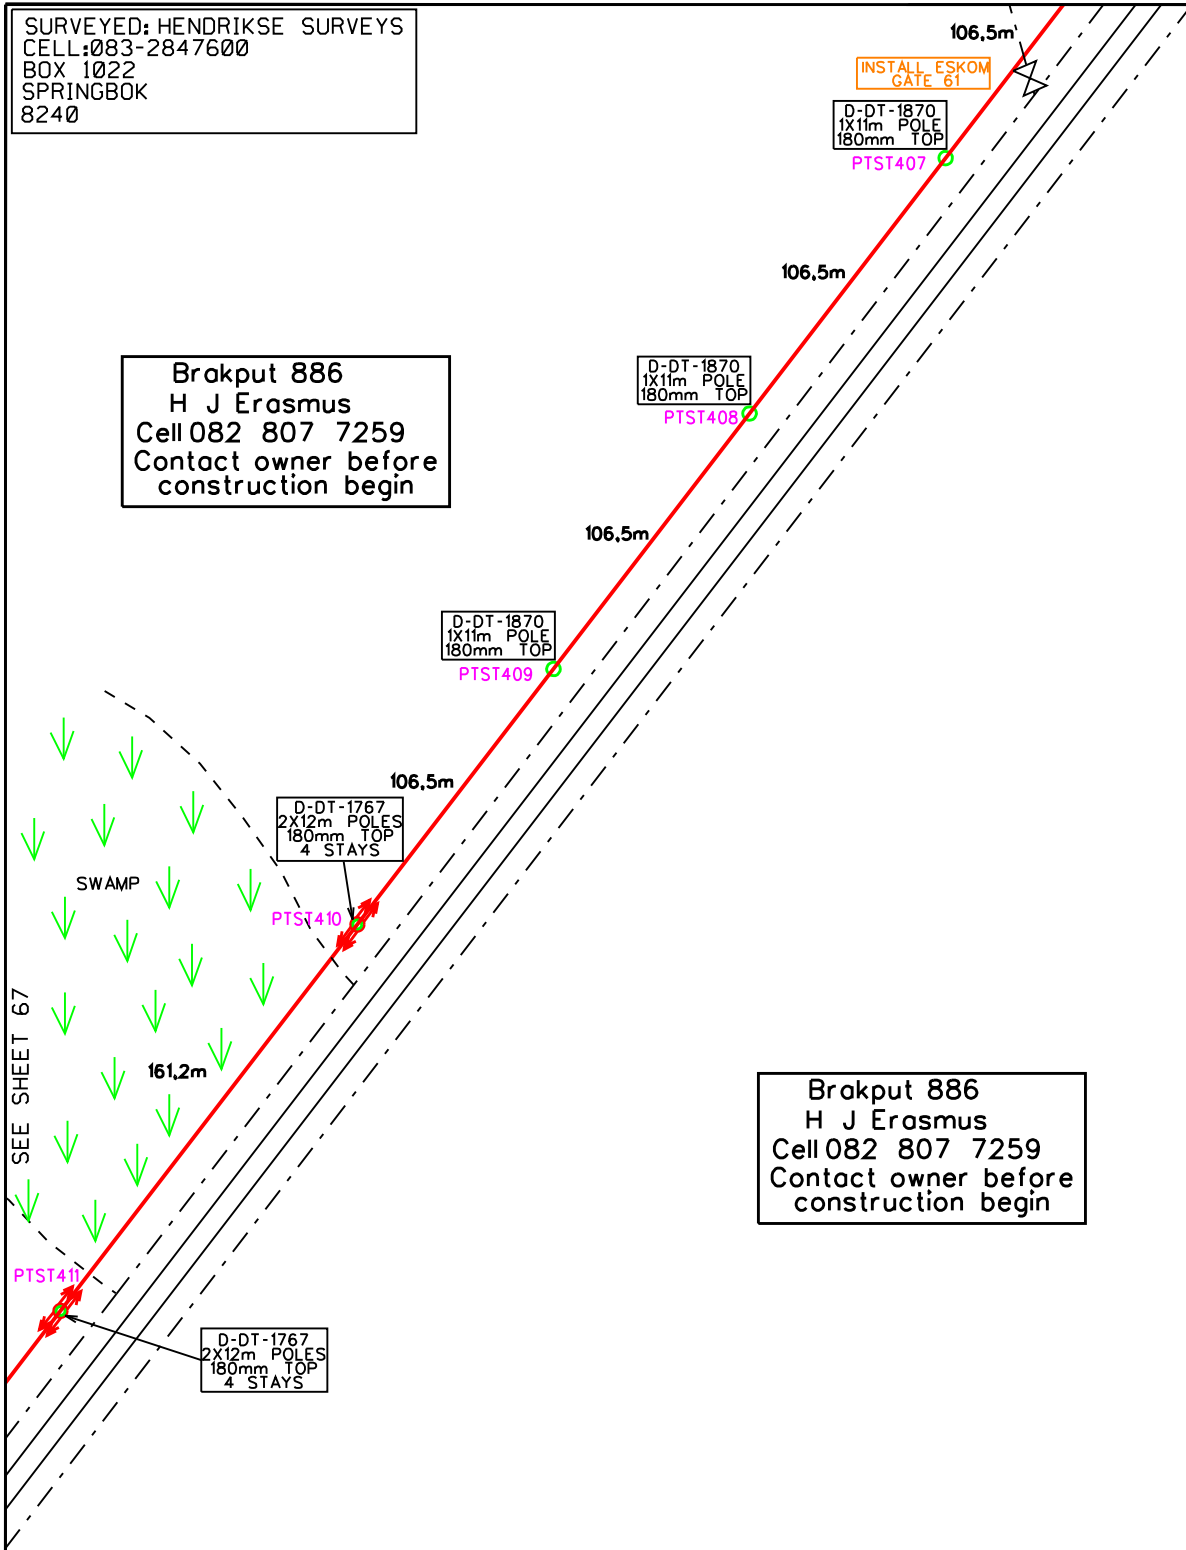

SURVEYED: HENDRIKSE SURVEYS
CELL: 083-2847600
BOX 1022
SPRINGBOK
8240

Brakput 886
H J Erasmus
Cell 082 807 7259
Contact owner before
construction begin

Brakput 886
H J Erasmus
Cell 082 807 7259
Contact owner before
construction begin

SEE SHEET 65

SEE SHEET 67

REV.01

SCALE 1:2 500
SHEET 66 OF 144 SHEETS