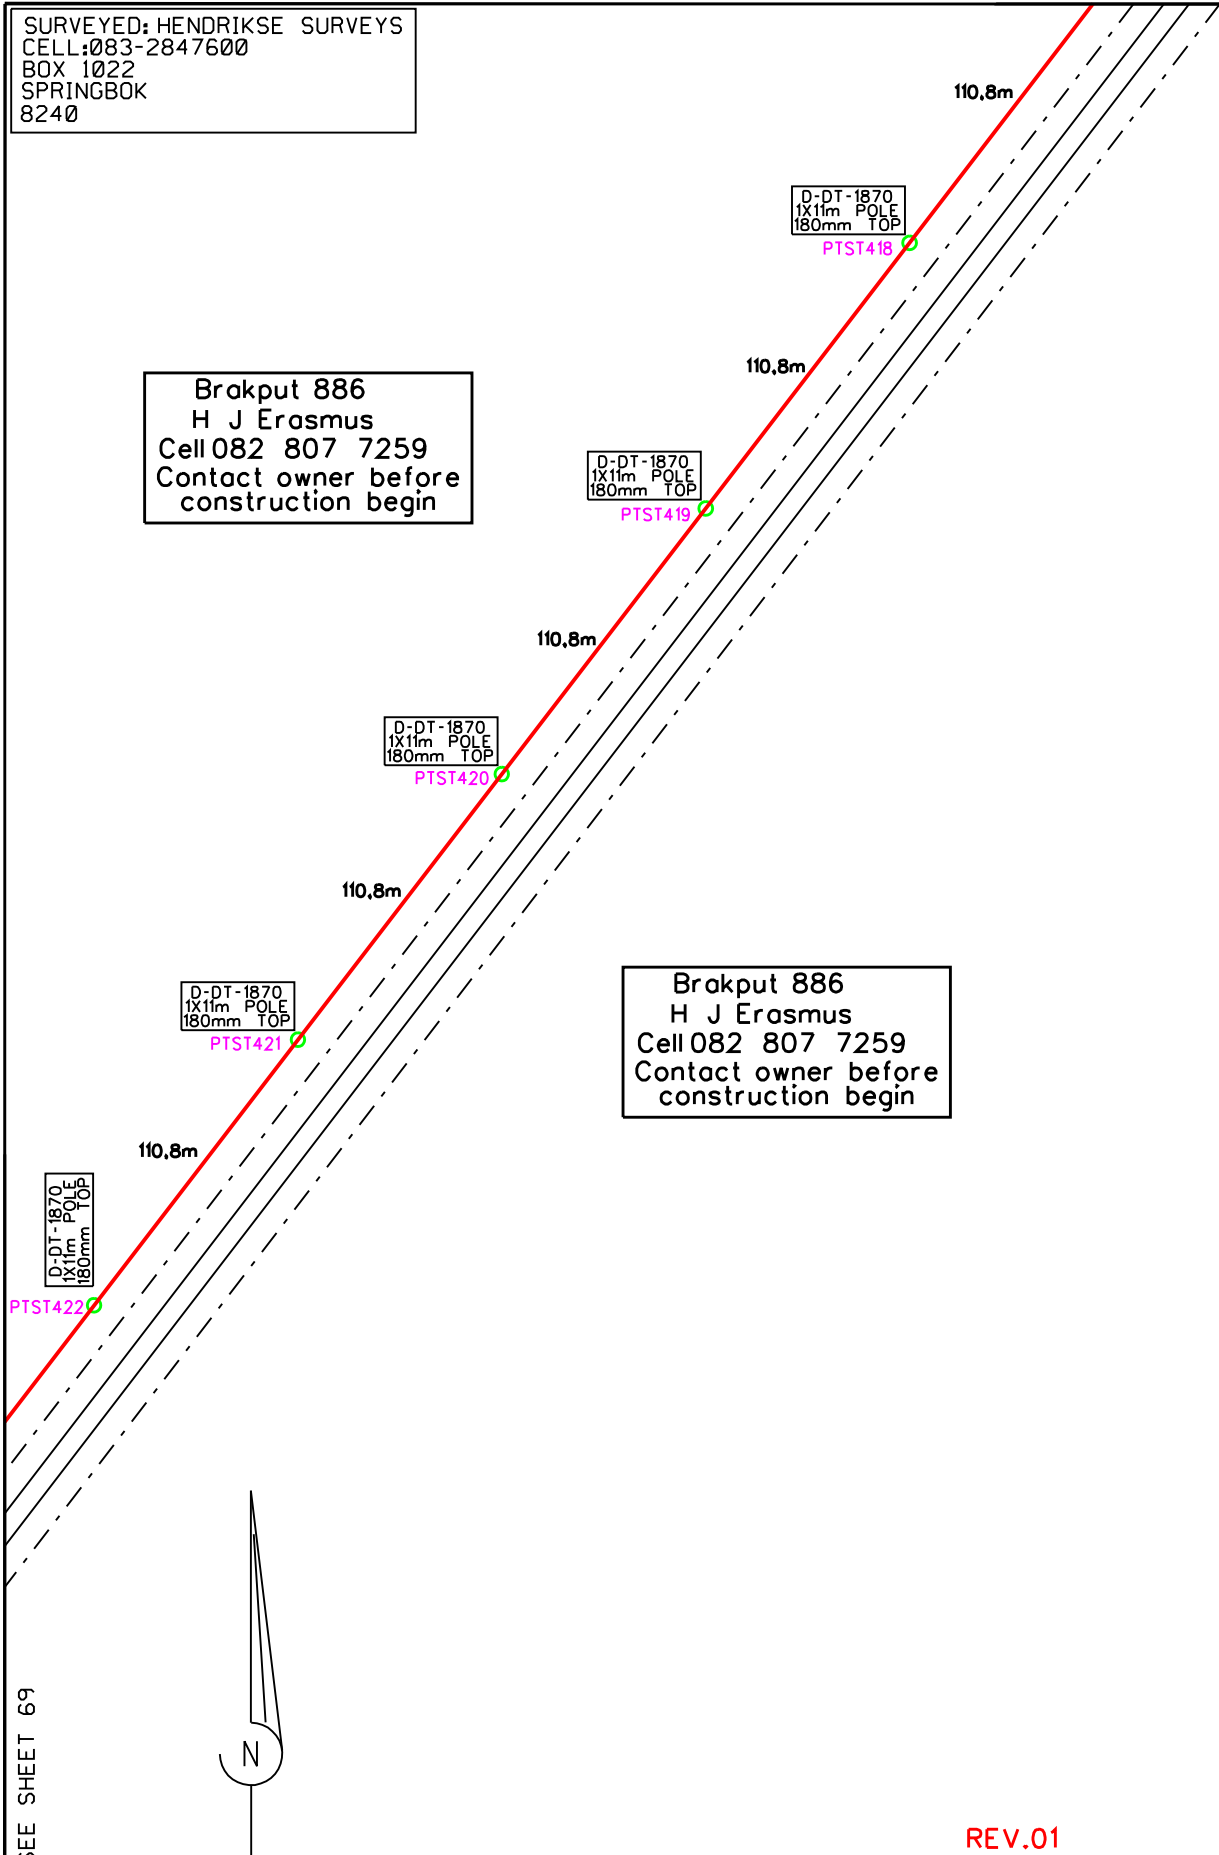

SURVEYED: HENDRIKSE SURVEYS
CELL: 083-2847600
BOX 1022
SPRINGBOK
8240

Brakput 886
H J Erasmus
Cell 082 807 7259
Contact owner before
construction begin

Brakput 886
H J Erasmus
Cell 082 807 7259
Contact owner before
construction begin

SEE SHEET 67

SEE SHEET 69

REV.01

SCALE 1:2 500
SHEET 68 OF 144 SHEETS