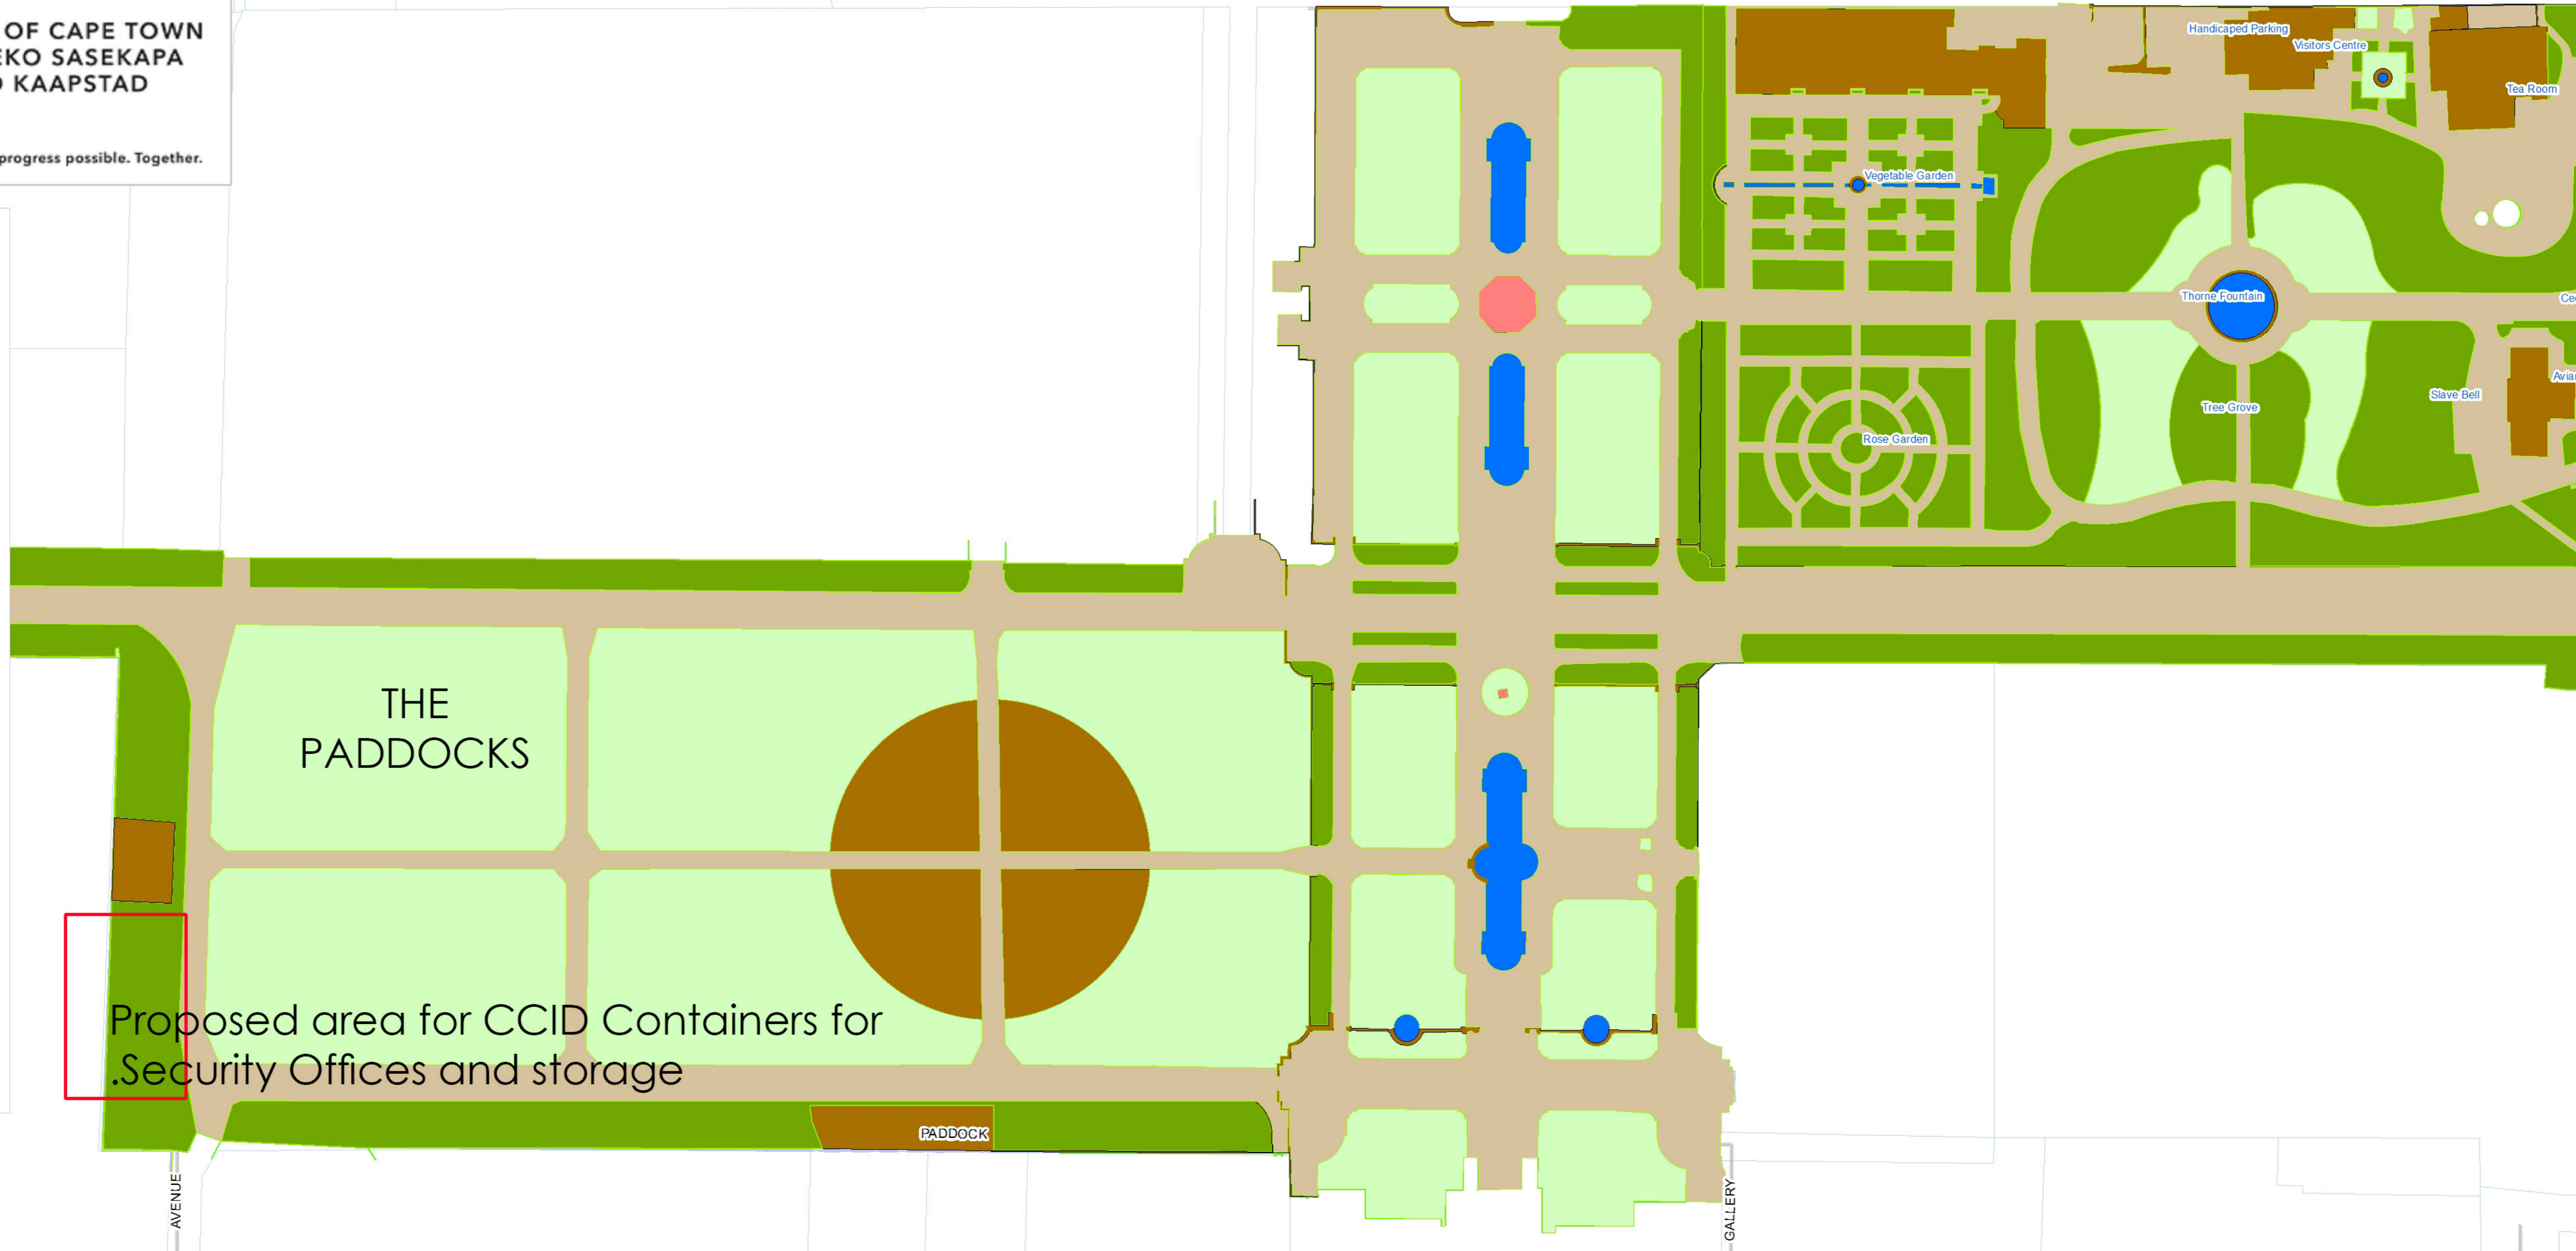

COMPANY GARDENS

CITY OF CAPE TOWN
ISIXEKO SASEKAPA
STAD KAAPSTAD

Making progress possible. Together.

Legend

Surface

- Pathway
- Planted Area
- Point of Interest
- Lawn
- Gravel
- Hard Surface
- Other
- Road
- Waterbody

Key

- Aviary
- Cecil Rhodes Statue
- Chalet Public Lavatory
- Handicaped Parking
- Herb & Succulent Garden
- Japanese Lantern
- Open Air Chess
- Pear Tree
- Rose Garden
- Rutherford Fountain
- Sir George Grey Statue
- Slave Bell
- Tea Room
- The Bothy
- Thorne Fountain
- Tree Grove
- Vegetable Garden
- Visitors Centre
- STREETS

Proposed area for CCID Containers for
Security Offices and storage