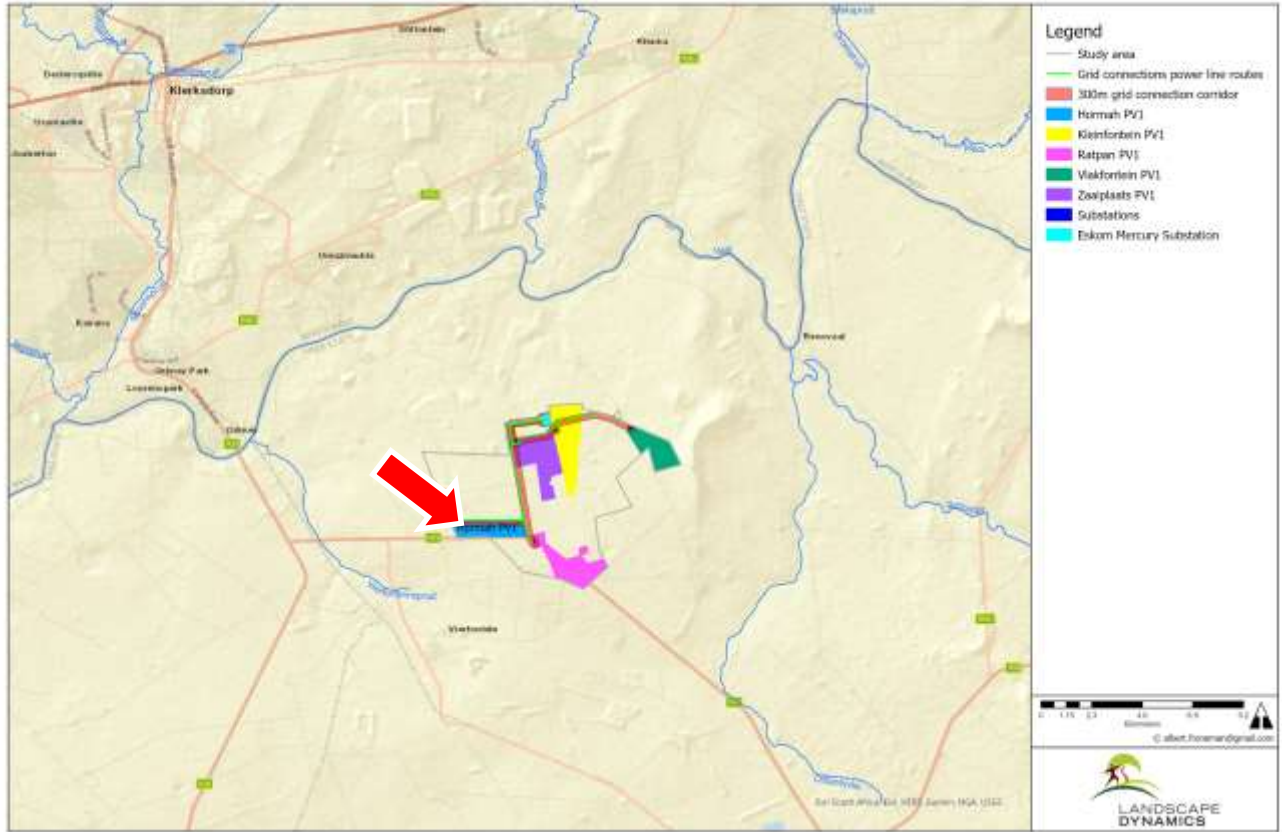

120MW HORMAH SOLAR PV1 MERCURY CLUSTER SOLAR PV PROJECT

PHOTOS OF THE STUDY AREA

Mercury Solar PV Cluster: Locality Map

View across the site from the South-eastern corner of the site.

Typical views from the centre of the site taken in different directions