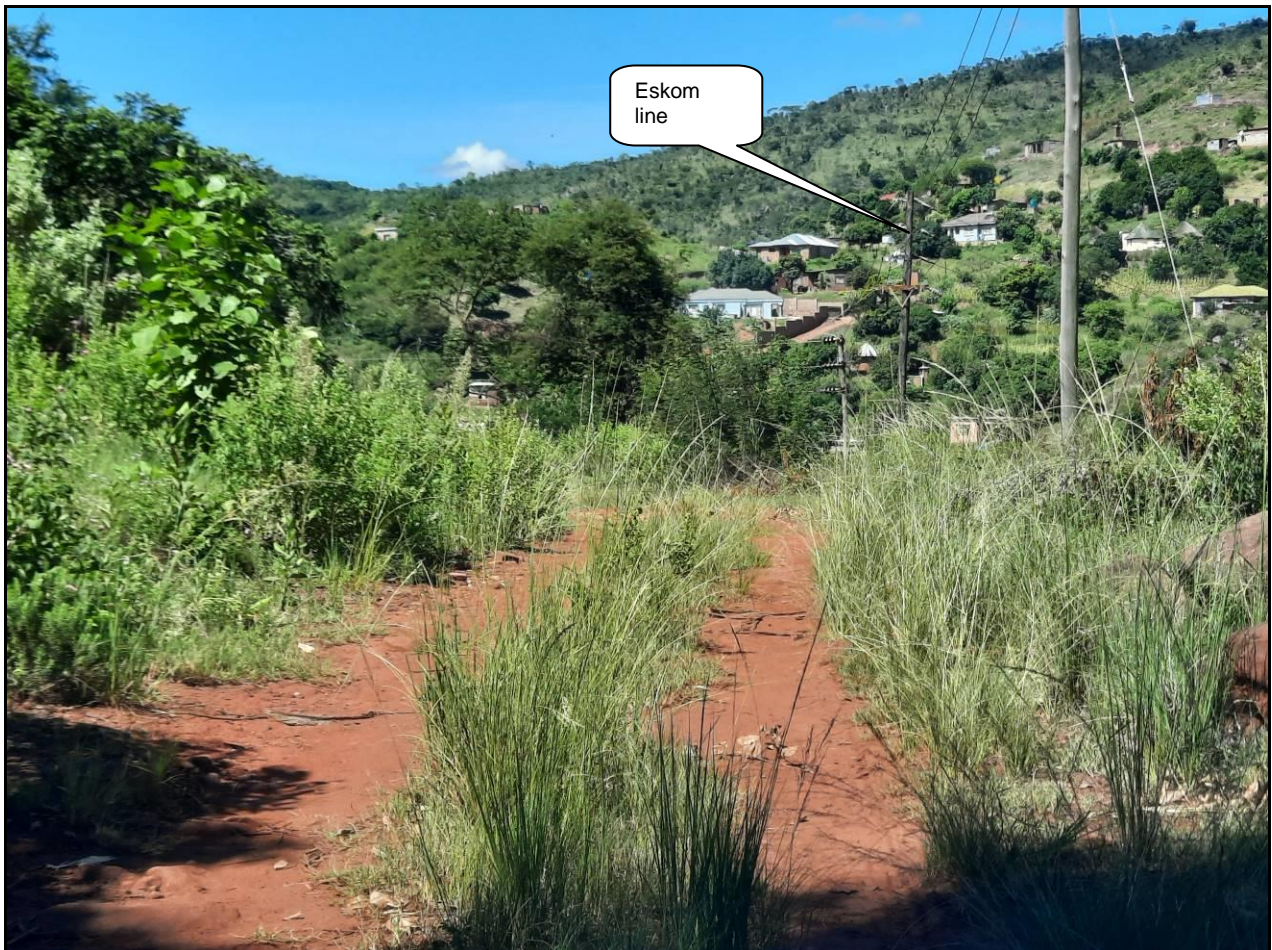

Photos:
Telecommunication Base Station: Murunwa

Figure 1: View of the site for the proposed base station next to the fence of the Church. The site is surrounded by *eucalyptus* (Blue gum) trees.

Figure 2: View from the site to the north.

Figure 3: View from the site to the north-east. The site is located next to the premises of a church.

Figure 4: View from the site to the east

Figure 5: View from the site to the south-east and access road.

Figure 6: View from the site to the south

Figure 7: View from the site to south-west

Figure 8: View from the site to the west

Figure 9: View from the site to the north-west.

Figure 10: View of access road and power line to the proposed site.