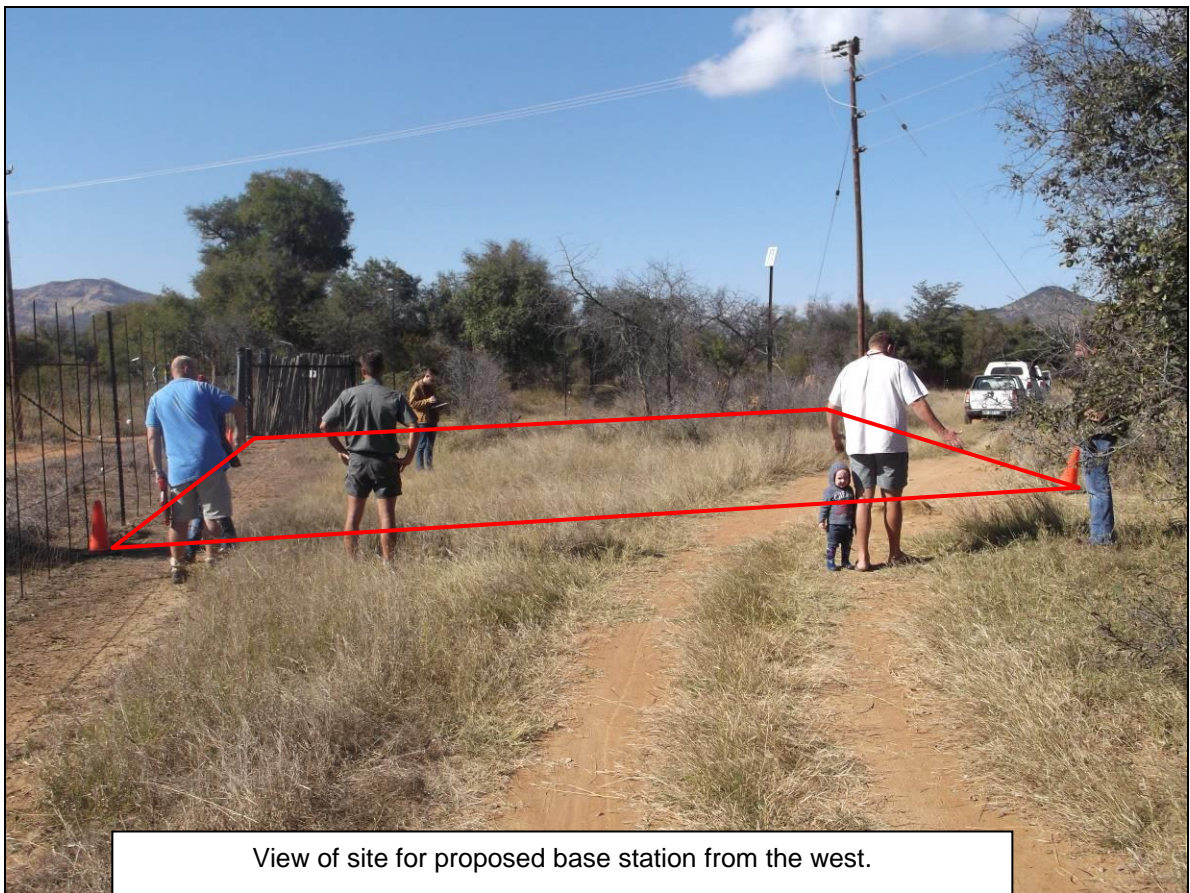

Photos:
Vodacom Base Station: Boschfontein Farm

View of site for proposed base station from the south. The site is located on the boundary of the property adjacent to road D928 (Rooiberg road).

View of site for proposed base station from the west.

View from the site towards the north.

View from the site towards the north-east.

View from the site towards the east.

View from the site towards the south-east.

View from the site towards the south.

View from the site towards the south-west.

View from the site towards the west.

View from the site towards the north-west.

Access will be obtained from Road D928 (Rooiberg road).

View of electricity connection point adjacent to the site.