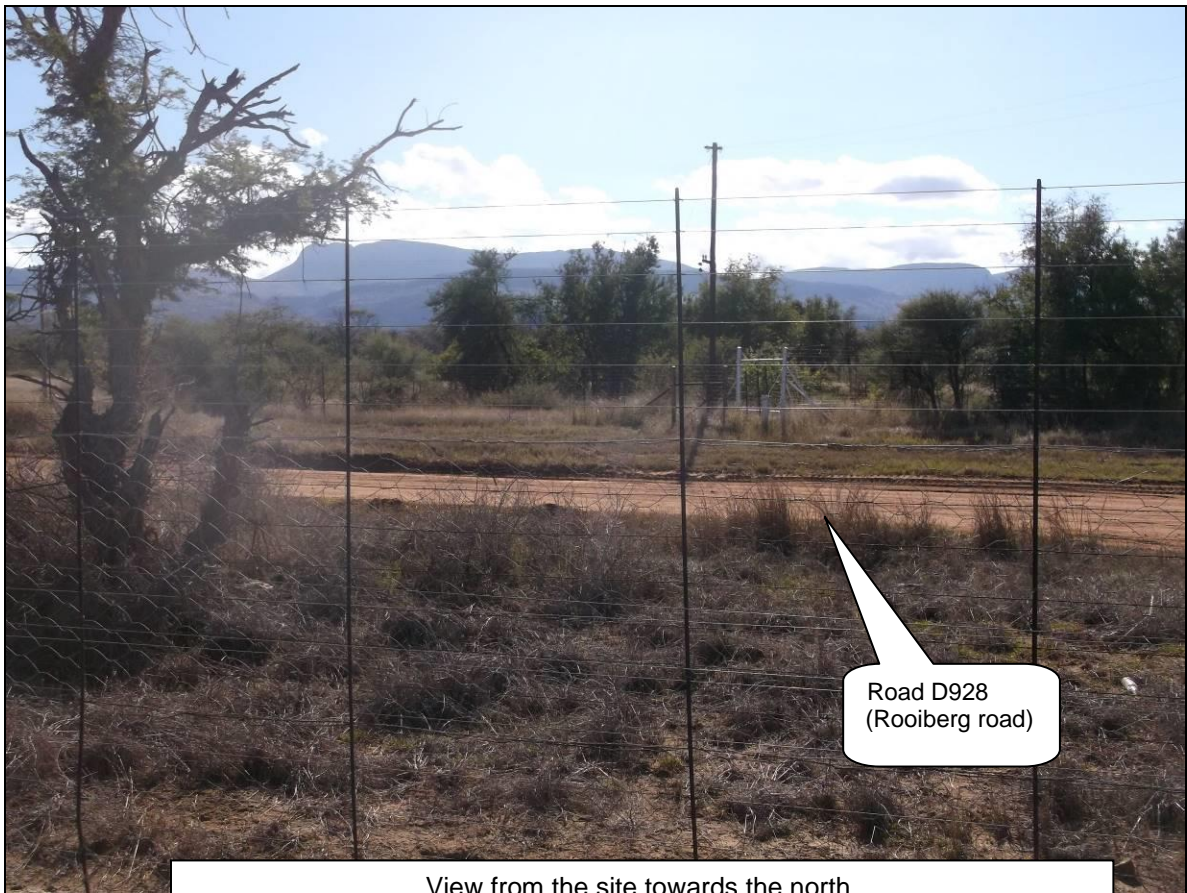

Photos:
Vodacom Base Station: Boschfontein Farm

View of site for proposed base station from the south. The site is located on the boundary of the property adjacent to road D928 (Rooiberg road).

View of site for proposed base station from the west.

View from the site towards the north.

View from the site towards the north-east.

View from the site towards the east.

View from the site towards the south-east.

View from the site towards the south.

View from the site towards the south-west.

View from the site towards the west.

View from the site towards the north-west.

Access will be obtained from Road D928 (Rooiberg road).

View of electricity connection point adjacent to the site.