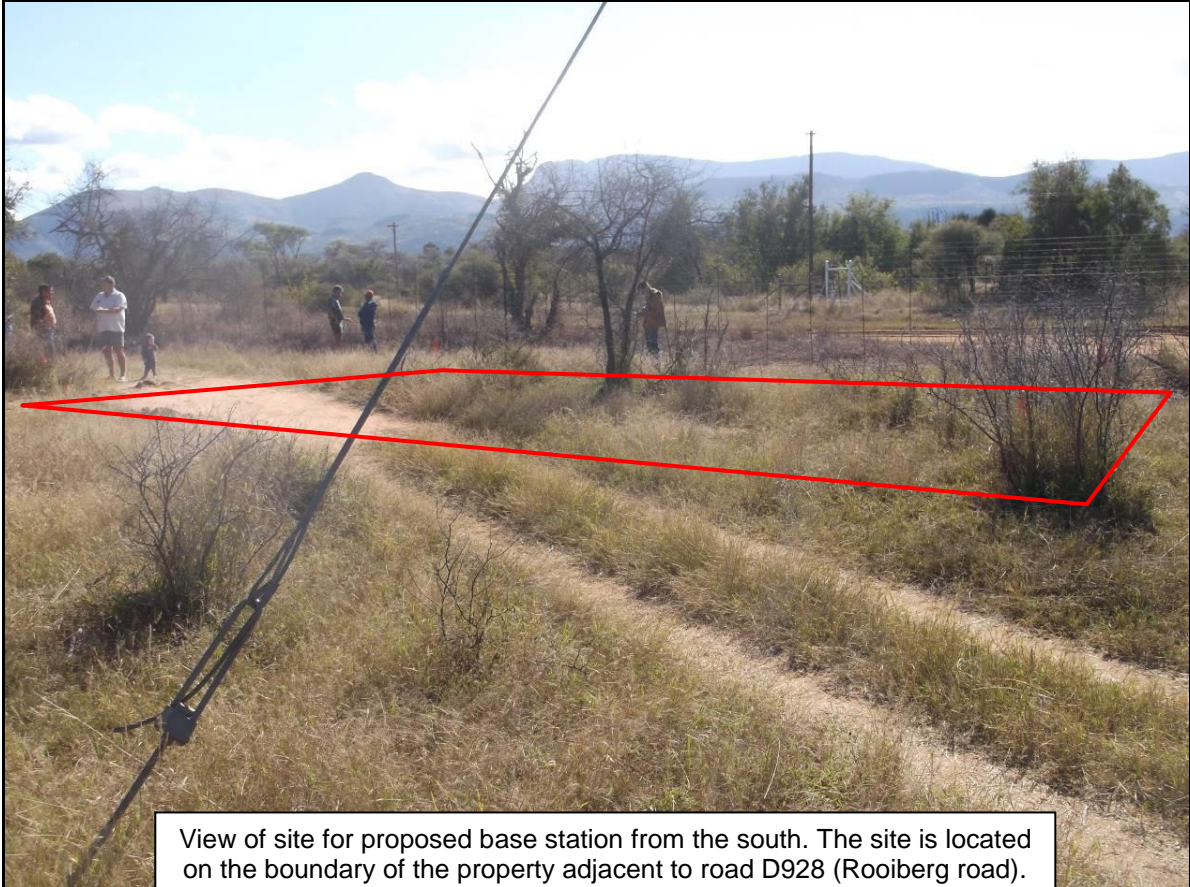

Photos:
Vodacom Base Station: Boschfontein Farm

View of site for proposed base station from the south. The site is located on the boundary of the property adjacent to road D928 (Rooiberg road).

View of site for proposed base station from the west.

View from the site towards the north.

View from the site towards the north-east.

View from the site towards the east.

View from the site towards the south-east.

View from the site towards the south.

View from the site towards the south-west.

View from the site towards the west.

View from the site towards the north-west.

Access will be obtained from Road D928 (Rooiberg road).

View of electricity connection point adjacent to the site.