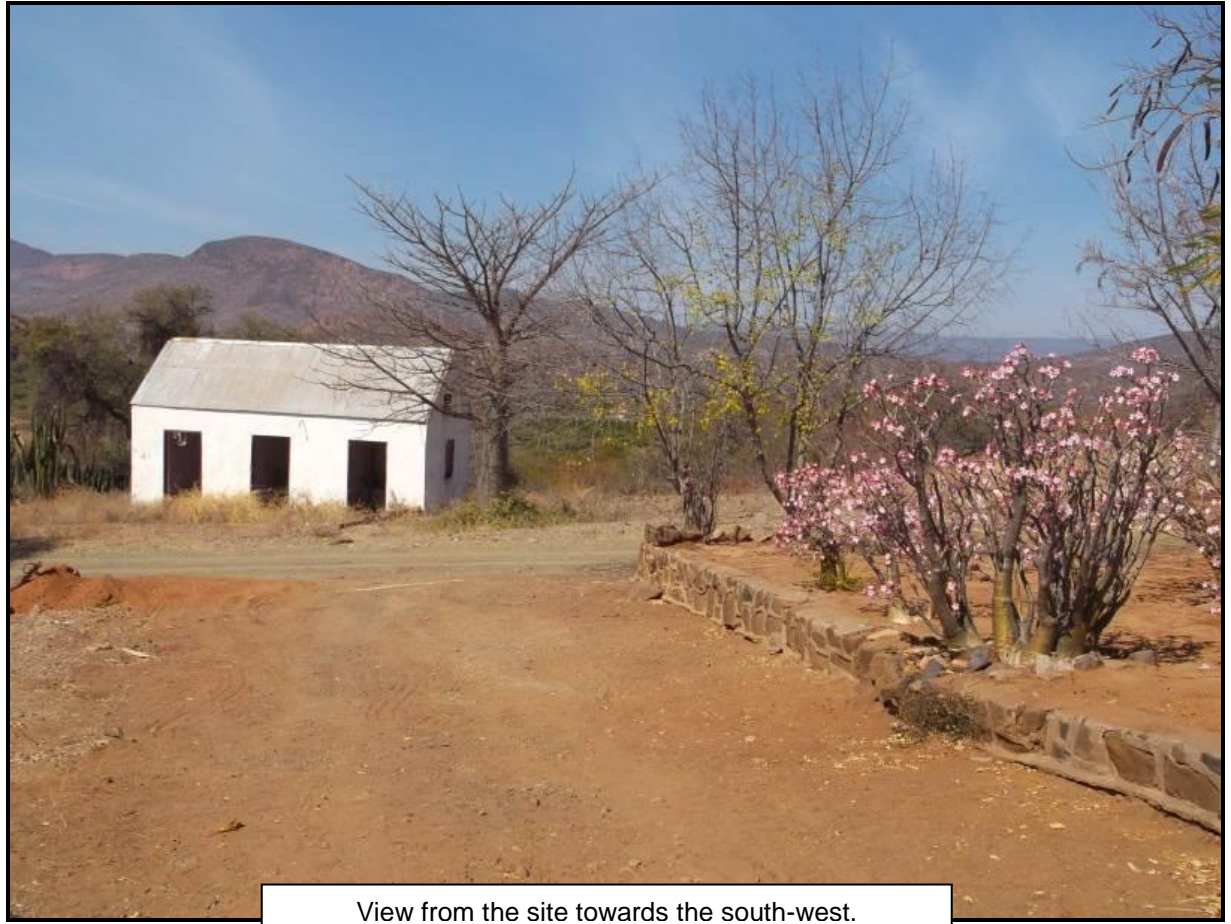

Photos:
Vodacom Base Station: Schuitdrift

View of site for proposed base station towards the west. The site is located next to a house.

View of site for proposed base station towards the north.

View from the site towards the north.

View from the site towards the north-east.

View from the site towards the east.

View from the site towards the south-east.

View from the site towards the south.

View from the site towards the south-west.

View from the site towards the west.

View from the site towards the north-west.