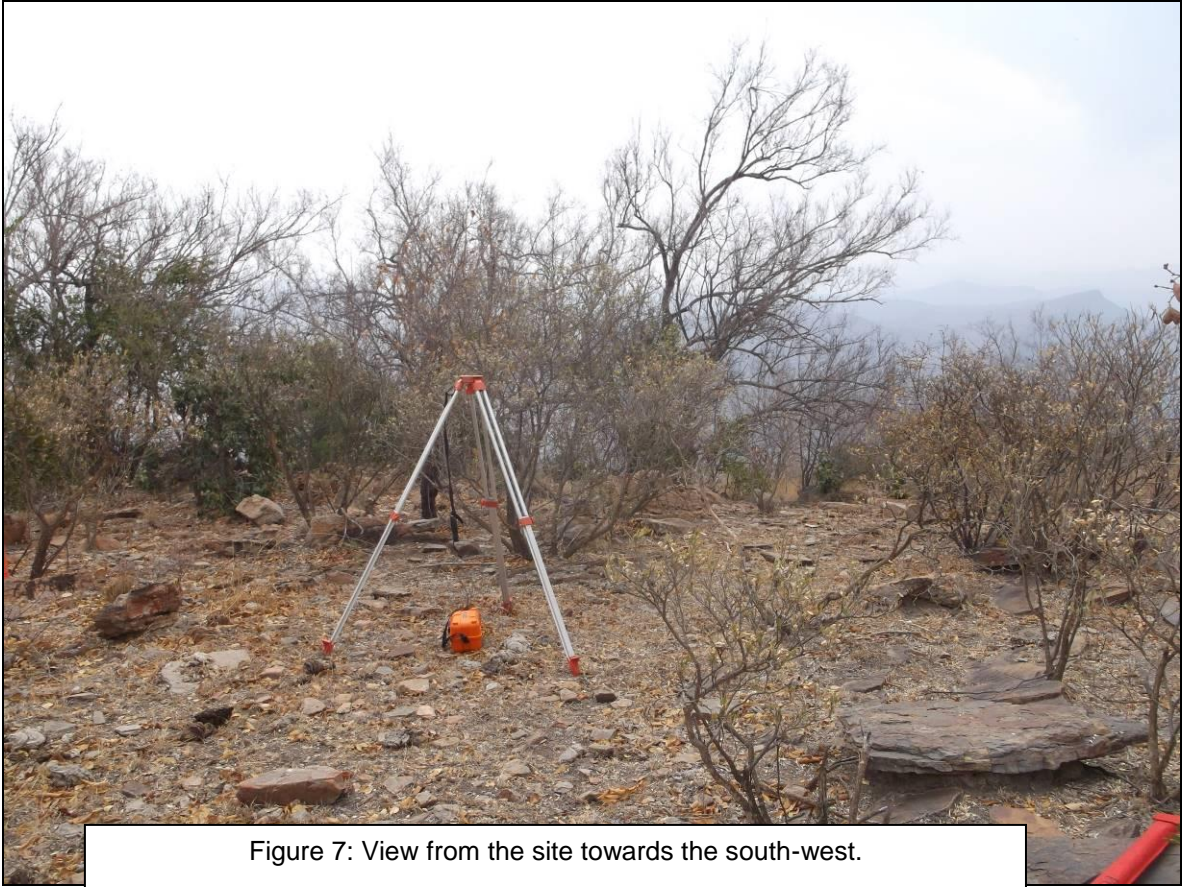

**Photos:**  
**Vodacom Base Station: Lebalelo HS**

Figure 1: View of site for proposed base station.

Figure 2: View from the site towards the north.

Figure 3: View from the site towards the north-east.

Figure 4: View from the site towards the east.

Figure 5: View from the site towards the south-east.

Figure 6: View from the site towards the south.

Figure 7: View from the site towards the south-west.

Figure 8: View from the site towards the west.

Figure 9: View from the site towards the north-west.

Figure 10: View of access road to the site.

Figure 11: View of existing masts in the vicinity of the site.

Figure 12: View of closest electricity connection.