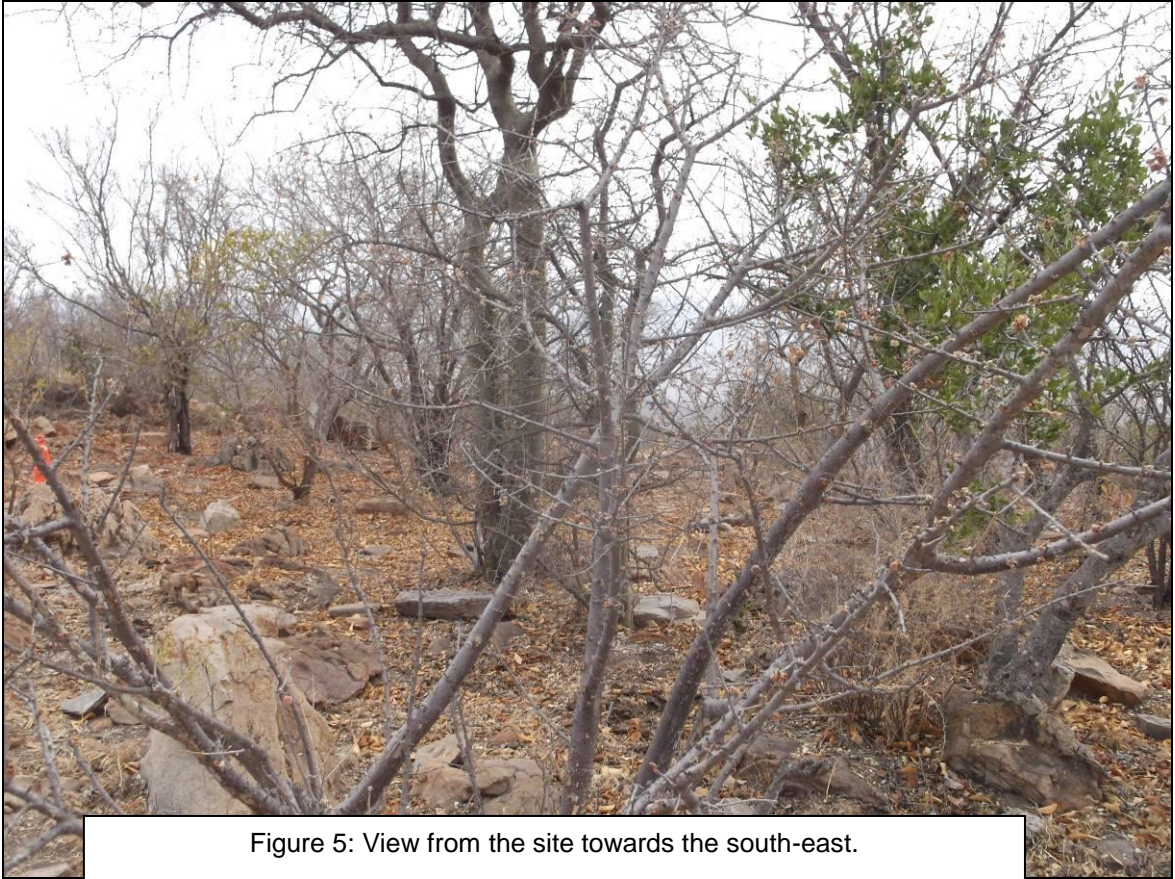

**Photos:**  
**Vodacom Base Station: Lebalelo HS**

Figure 1: View of site for proposed base station.

Figure 2: View from the site towards the north.

Figure 3: View from the site towards the north-east.

Figure 4: View from the site towards the east.

Figure 5: View from the site towards the south-east.

Figure 6: View from the site towards the south.

Figure 7: View from the site towards the south-west.

Figure 8: View from the site towards the west.

Figure 9: View from the site towards the north-west.

Figure 10: View of access road to the site.

Figure 11: View of existing masts in the vicinity of the site.

Figure 12: View of closest electricity connection.