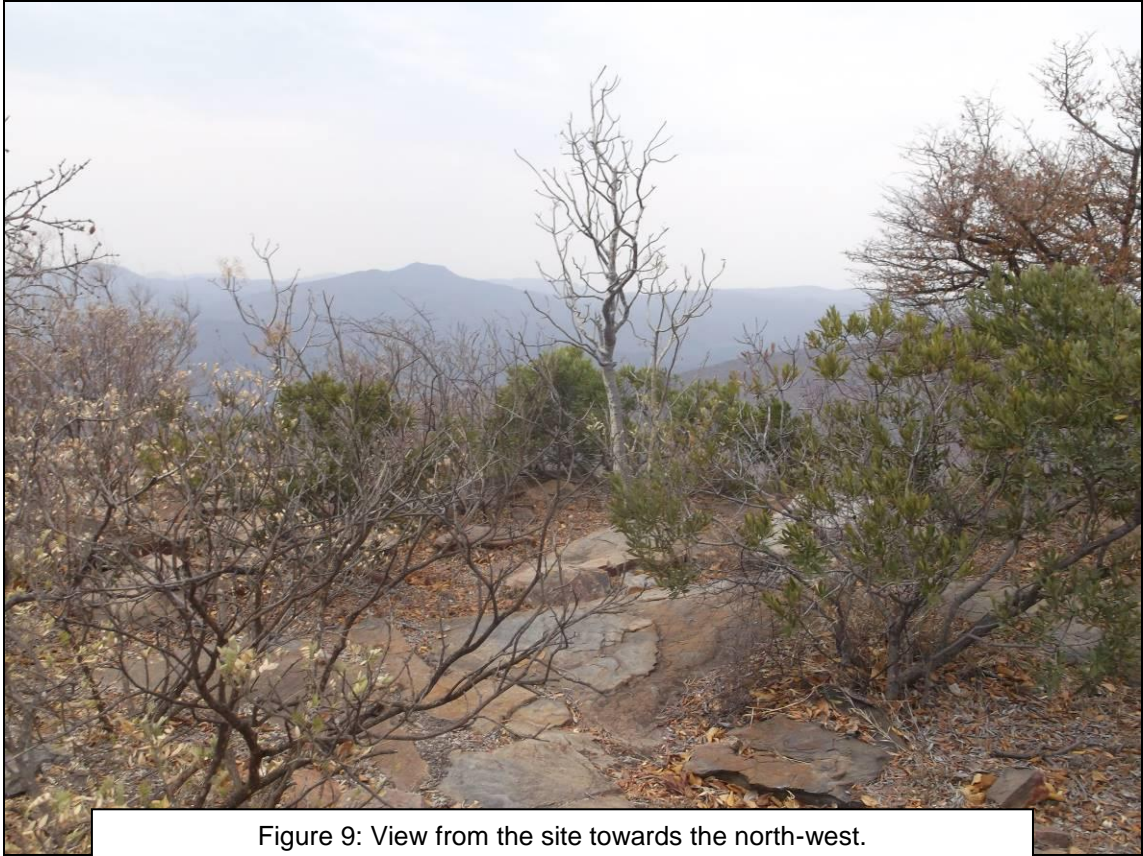

**Photos:**  
**Vodacom Base Station: Lebalelo HS**

Figure 1: View of site for proposed base station.

Figure 2: View from the site towards the north.

Figure 3: View from the site towards the north-east.

Figure 4: View from the site towards the east.

Figure 5: View from the site towards the south-east.

Figure 6: View from the site towards the south.

Figure 7: View from the site towards the south-west.

Figure 8: View from the site towards the west.

Figure 9: View from the site towards the north-west.

Figure 10: View of access road to the site.

Figure 11: View of existing masts in the vicinity of the site.

Figure 12: View of closest electricity connection.