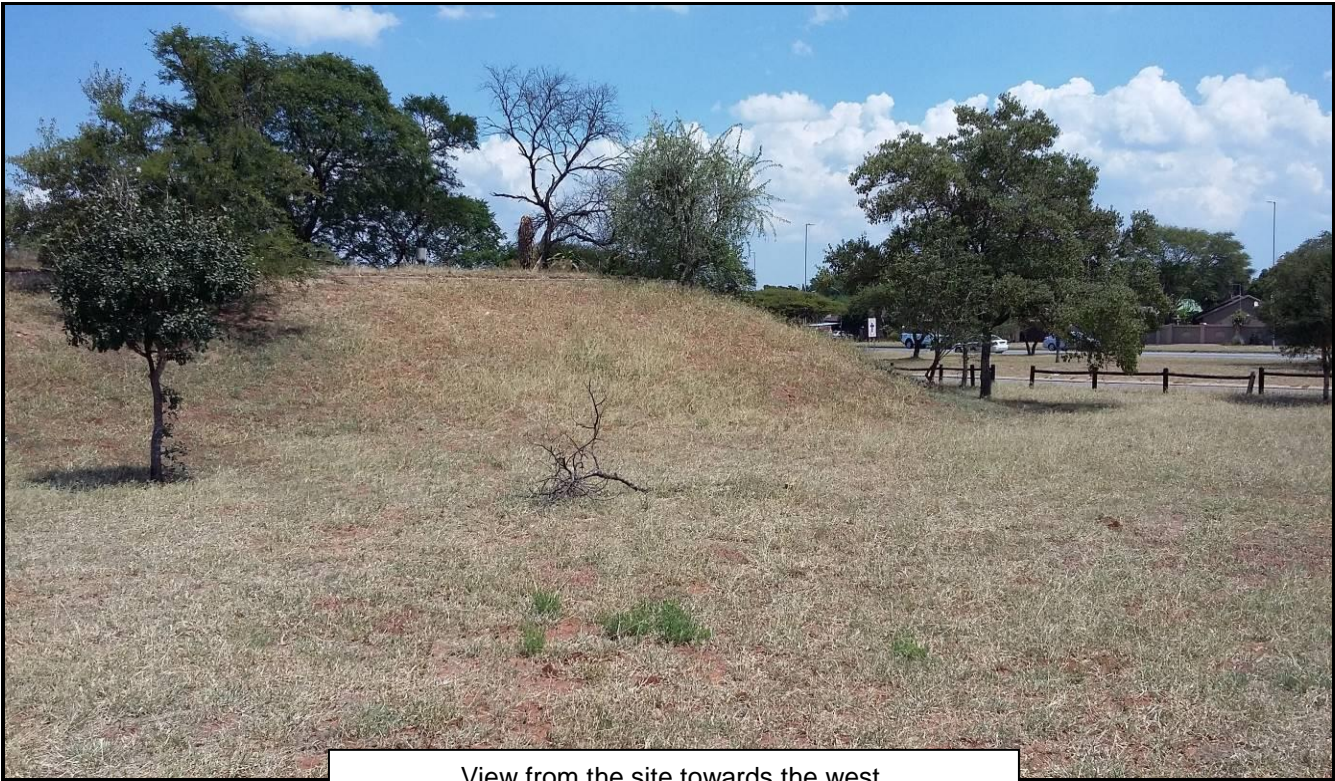

View of site for proposed base station from the south.

View from the site towards the north.

View from the site towards the north-east.

View from the site towards the east.

View from the site towards the south-east.

View from the site towards the south.

View from the site towards the south-west.

View from the site towards the west.

View from the site towards the north-west.

Photos:
Vodacom Base Station: Sterpark View (Alternative 2)

View of site for proposed base station from the south. The site is located in the park adjacent to Adonis Street.

View of site for proposed base station from the east

View from the site towards the north.

View from the site towards the north-west.

View of access road (Adonis Street).

View of electricity connection point.