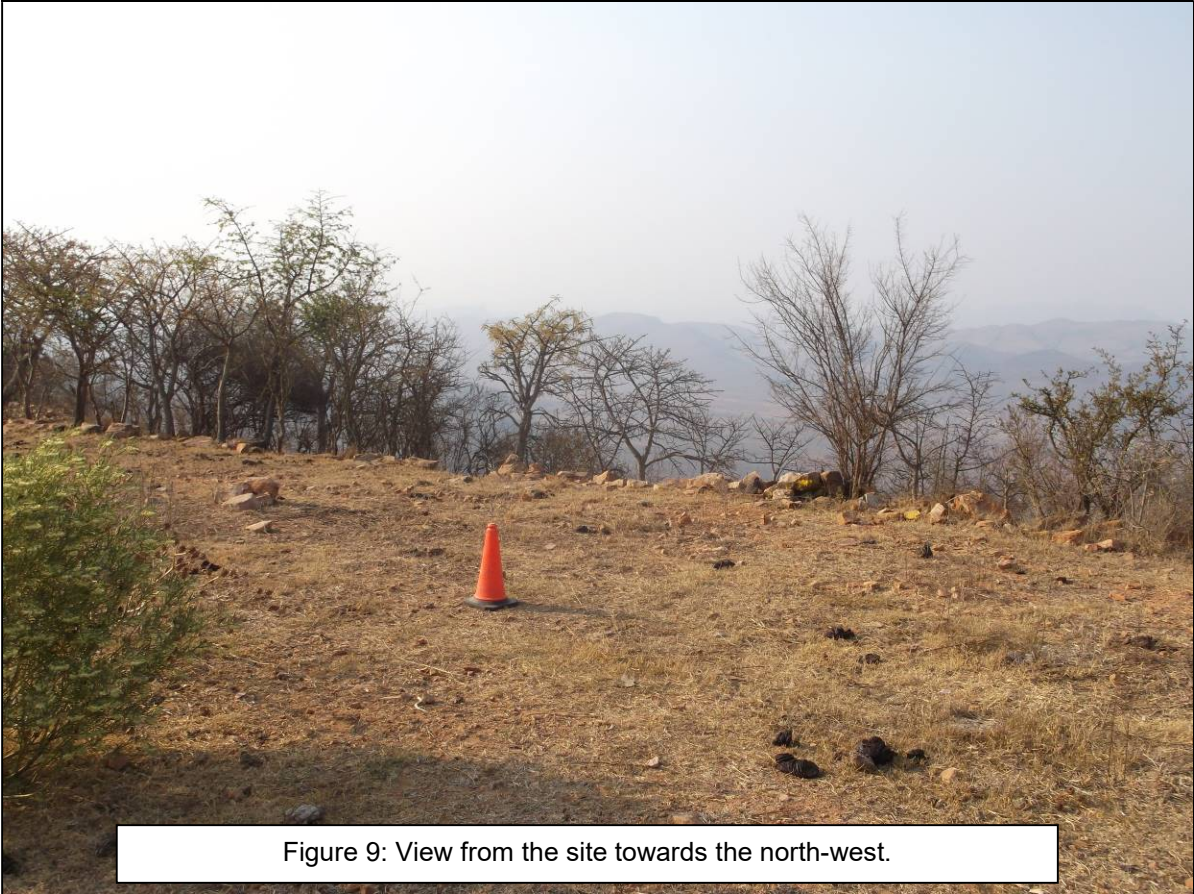

**Photos:**  
**Vodacom Base Station: Monotwane**

Figure 3: View from the site towards the north-east.

Figure 4: View from the site towards the east.

Figure 7: View from the site towards the south-west.

Figure 8: View from the site towards the west.

Figure 9: View from the site towards the north-west.

Figure 10: View of existing masts in the vicinity of the site.

Figure 11: View of existing Sentech mast in the vicinity of the site.

Figure 12: View of closest electricity connection.