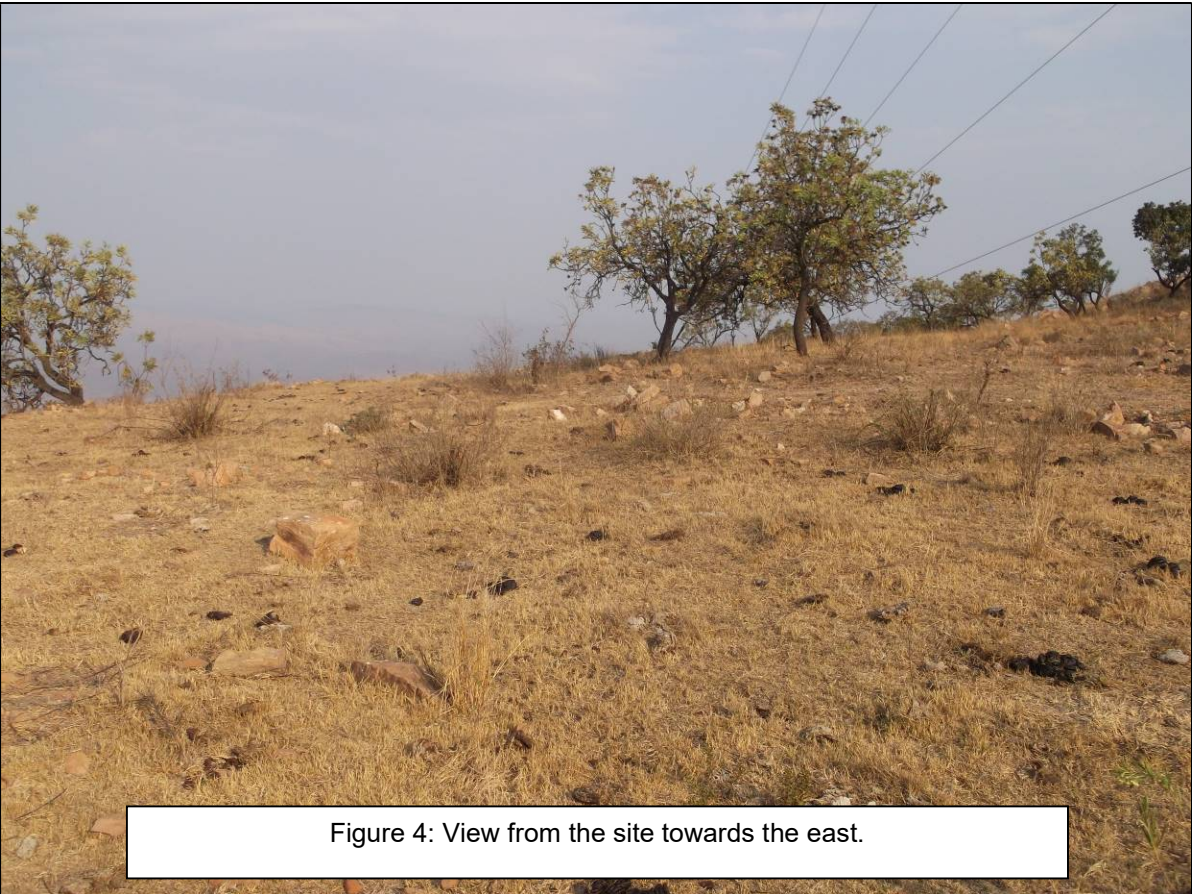

**Photos:**  
**Vodacom Base Station: Monotwane**

Figure 3: View from the site towards the north-east.

Figure 4: View from the site towards the east.

Figure 7: View from the site towards the south-west.

Figure 8: View from the site towards the west.

Figure 9: View from the site towards the north-west.

Figure 10: View of existing masts in the vicinity of the site.

Figure 11: View of existing Sentech mast in the vicinity of the site.

Figure 12: View of closest electricity connection.