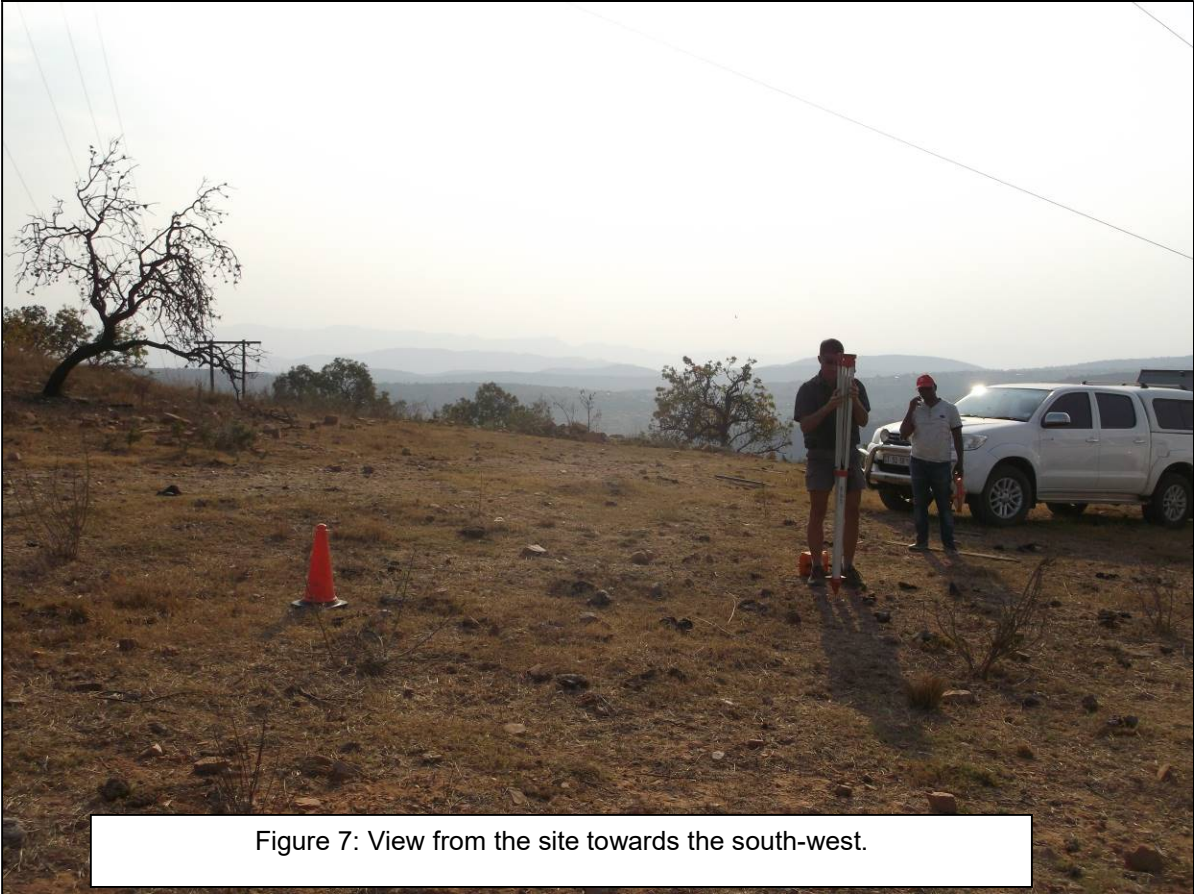

**Photos:**  
**Vodacom Base Station: Monotwane**

Figure 3: View from the site towards the north-east.

Figure 4: View from the site towards the east.

Figure 7: View from the site towards the south-west.

Figure 8: View from the site towards the west.

Figure 9: View from the site towards the north-west.

Figure 10: View of existing masts in the vicinity of the site.

Figure 11: View of existing Sentech mast in the vicinity of the site.

Figure 12: View of closest electricity connection.