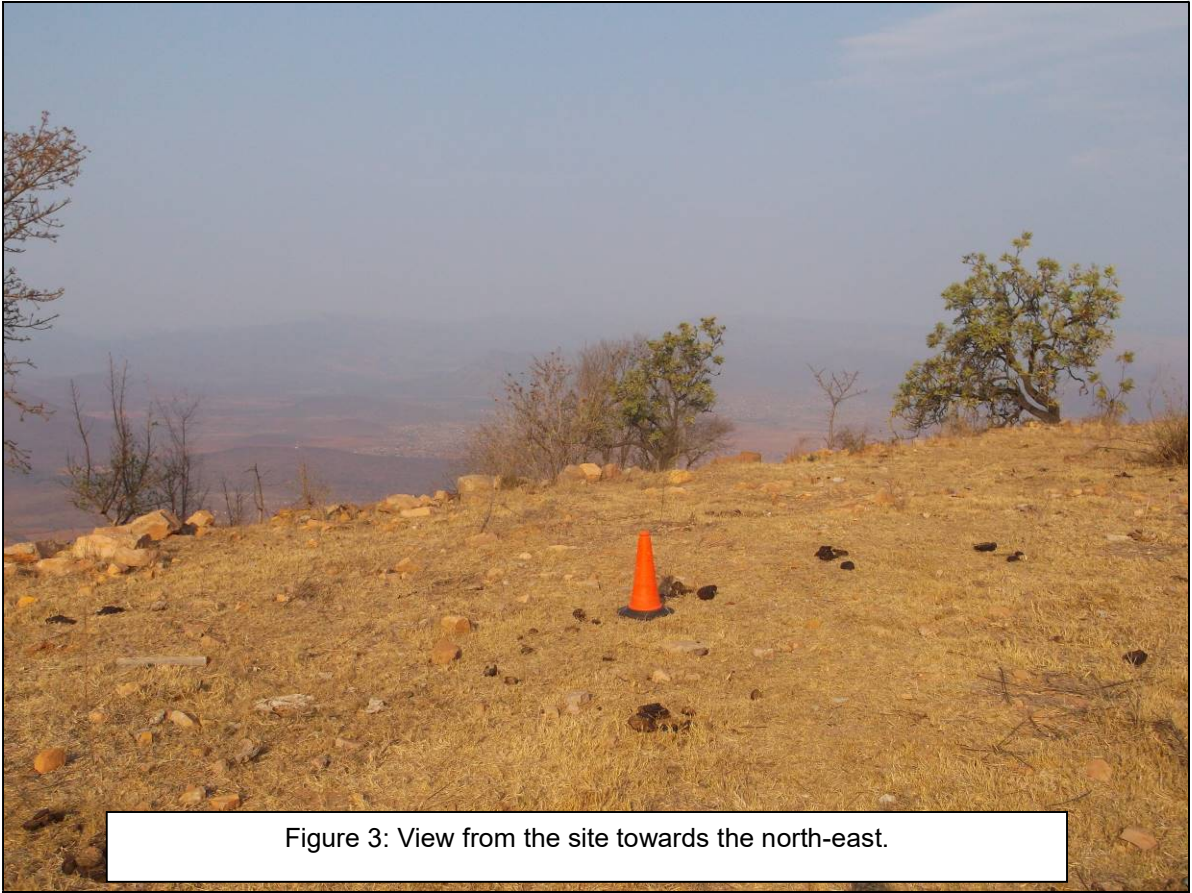

**Photos:**  
**Vodacom Base Station: Monotwane**

Figure 3: View from the site towards the north-east.

Figure 4: View from the site towards the east.

Figure 7: View from the site towards the south-west.

Figure 8: View from the site towards the west.

Figure 9: View from the site towards the north-west.

Figure 10: View of existing masts in the vicinity of the site.

Figure 11: View of existing Sentech mast in the vicinity of the site.

Figure 12: View of closest electricity connection.