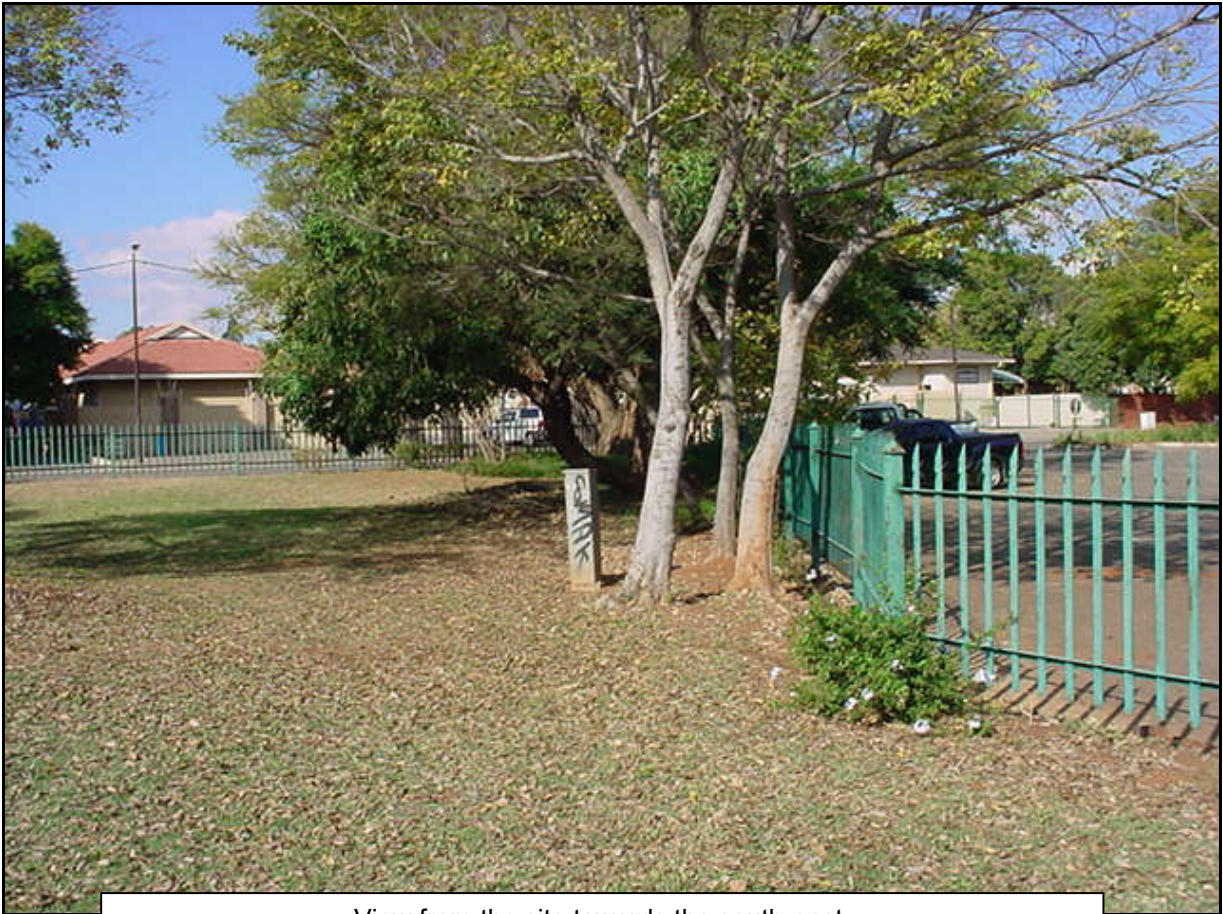

**Photos:**  
**Vodacom Base Station: Polokwane TP**

View of site for proposed base station from the east

View of site for proposed base station from the west

View from the site towards the north.

View from the site towards the north-east.

View from the site towards the east.

View from the site towards the south-east.

View from the site towards the south. The site is located adjacent to the parking area of the municipal swimming pool.

View from the site towards the south-west.

View from the site towards the west.

View from the site towards the north-west.