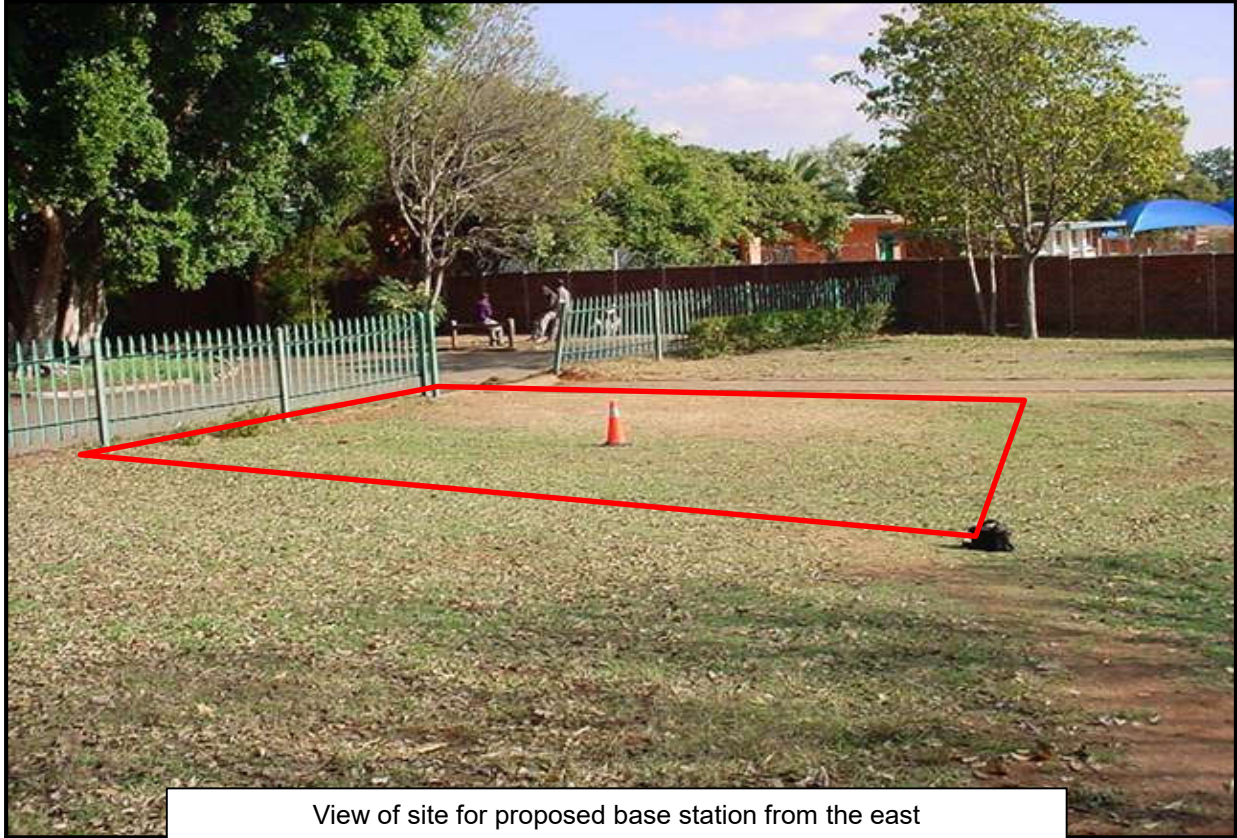

**Photos:**  
**Vodacom Base Station: Polokwane TP**

View of site for proposed base station from the east

View of site for proposed base station from the west

View from the site towards the north.

View from the site towards the north-east.

View from the site towards the east.

View from the site towards the south-east.

View from the site towards the south. The site is located adjacent to the parking area of the municipal swimming pool.

View from the site towards the south-west.

View from the site towards the west.

View from the site towards the north-west.