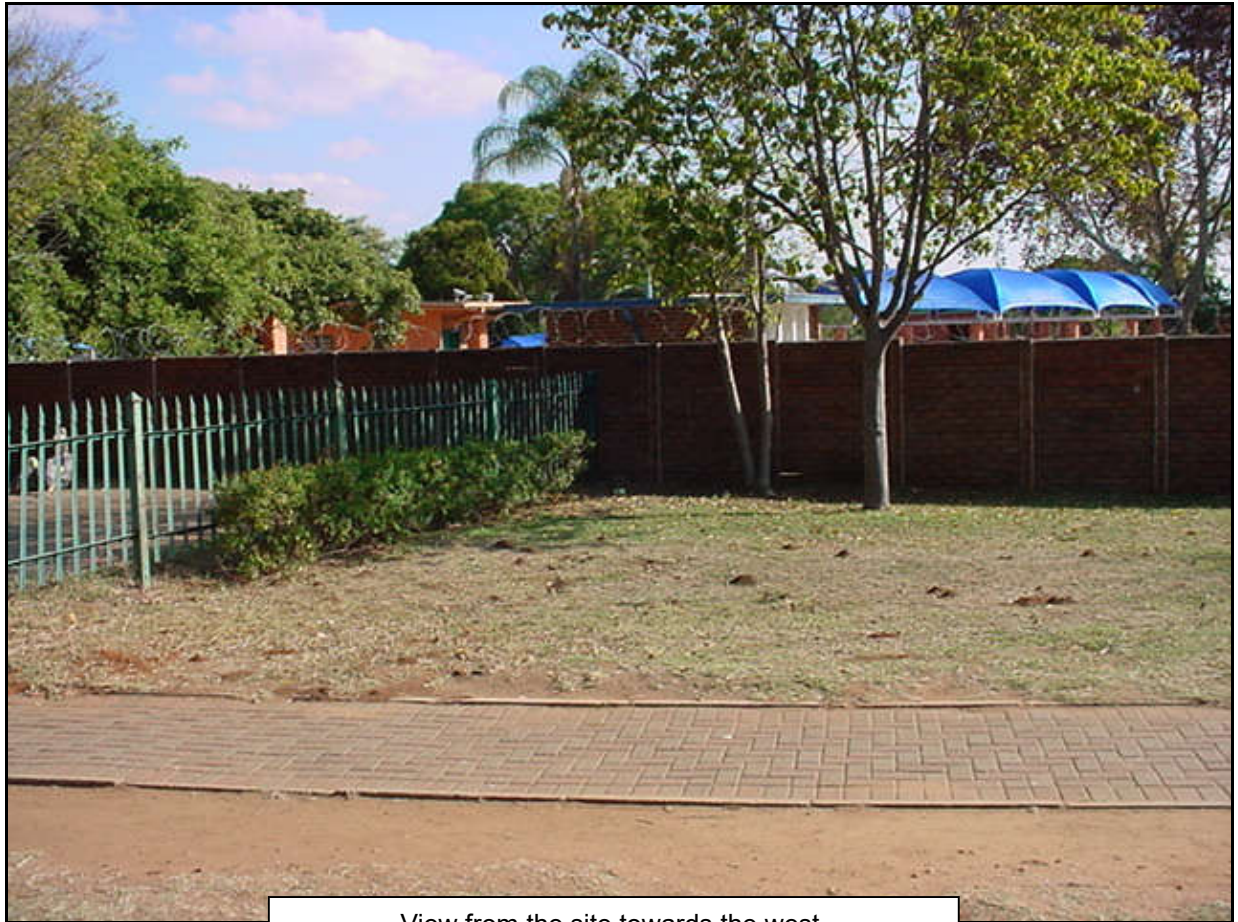

**Photos:**  
**Vodacom Base Station: Polokwane TP**

View of site for proposed base station from the east

View of site for proposed base station from the west

View from the site towards the north.

View from the site towards the north-east.

View from the site towards the east.

View from the site towards the south-east.

View from the site towards the south. The site is located adjacent to the parking area of the municipal swimming pool.

View from the site towards the south-west.

View from the site towards the west.

View from the site towards the north-west.