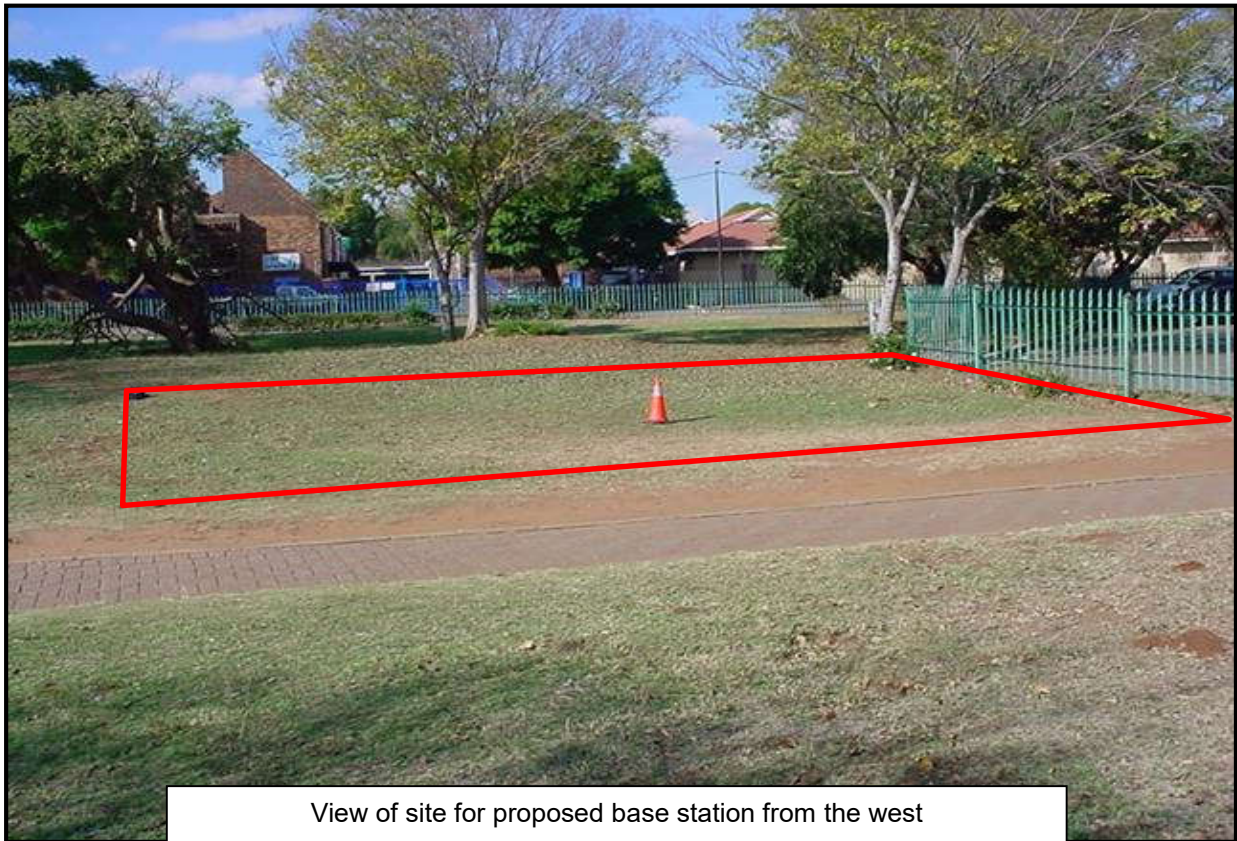

**Photos:**  
**Vodacom Base Station: Polokwane TP**

View of site for proposed base station from the east

View of site for proposed base station from the west

View from the site towards the north.

View from the site towards the north-east.

View from the site towards the east.

View from the site towards the south-east.

View from the site towards the south. The site is located adjacent to the parking area of the municipal swimming pool.

View from the site towards the south-west.

View from the site towards the west.

View from the site towards the north-west.