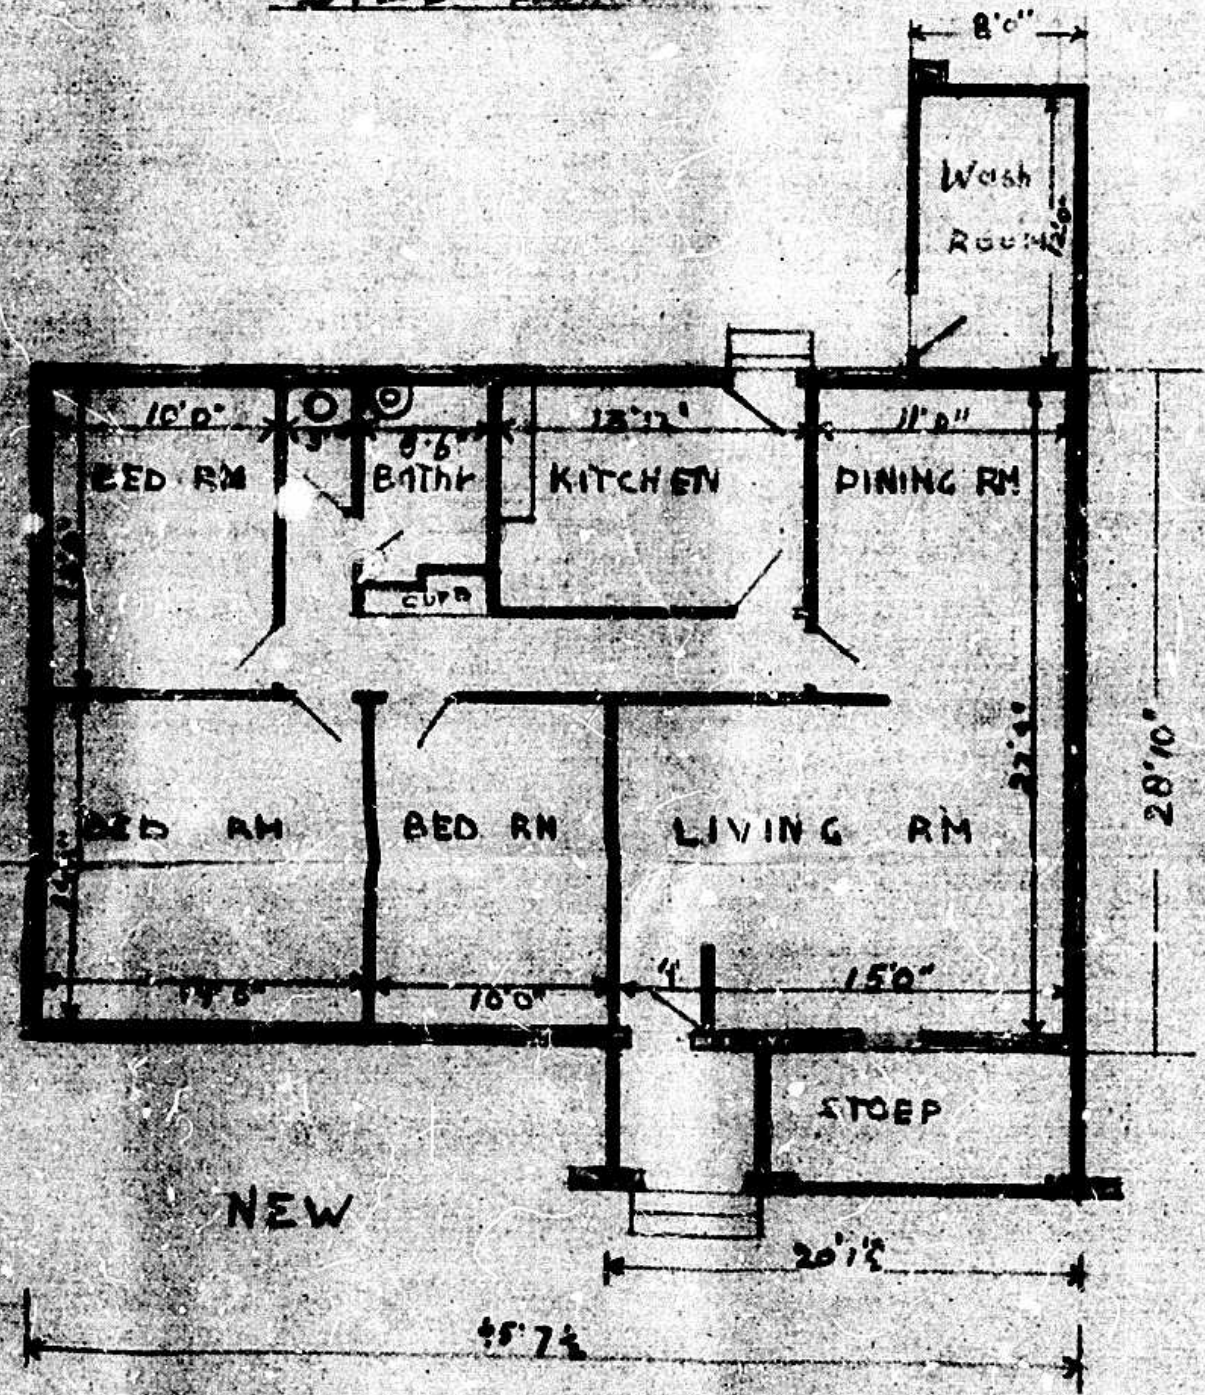

PROPOSED ALTERATION ON RESIDENCE FOR C.G. MCGURK ESO ON SUB D of 26 of NEW BRIGHTON of 35 of WENTWORTH 860

SIDE ELEVATION

CROSS SECTION

NEW

EXISTING

5.794 PARK ROAD