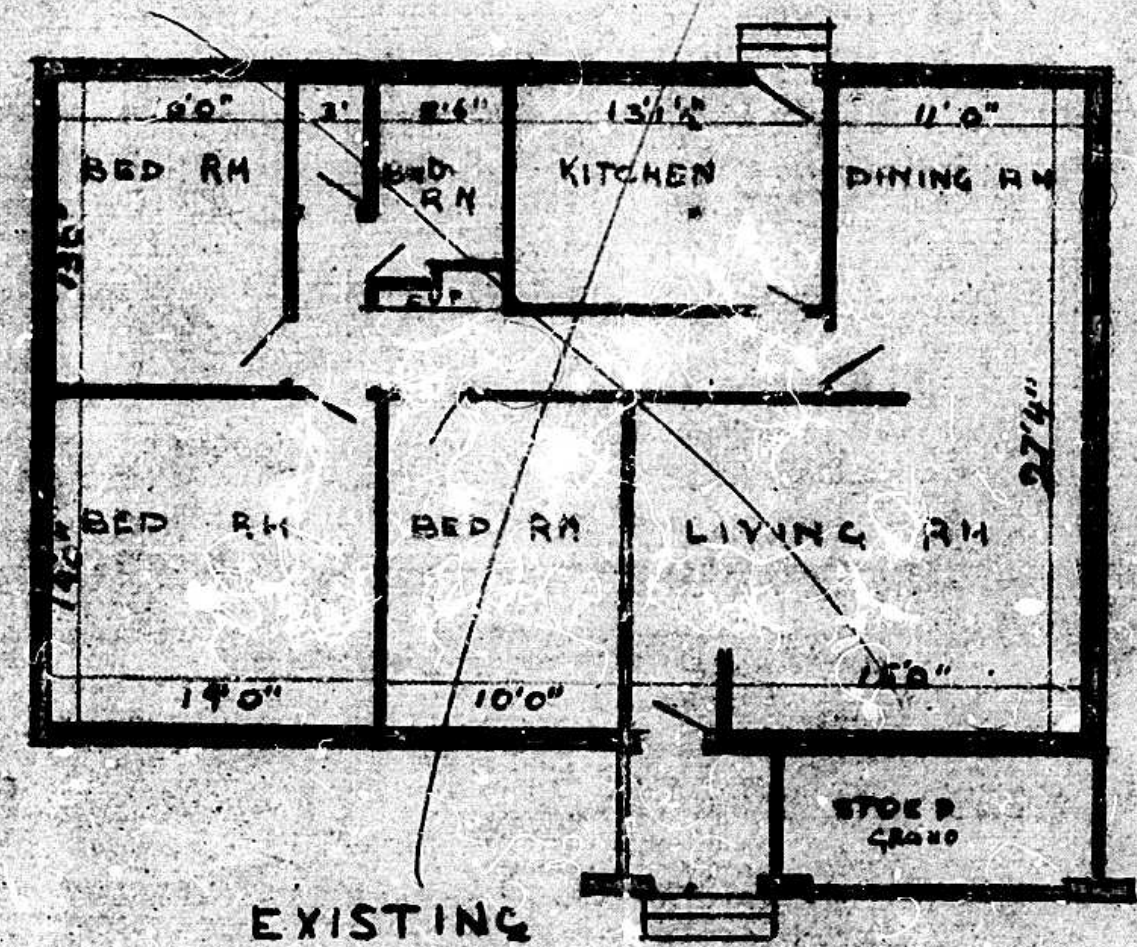

PROPOSED ALTERATION ON RESIDENCE FOR C.G. MCGURK ESO ON SUB D of 26 of NEW BRIGHTON of 35 of WENTWORTH 860

SIDE ELEVATION

CROSS SECTION

NEW

EXISTING

5.794 PARK ROAD