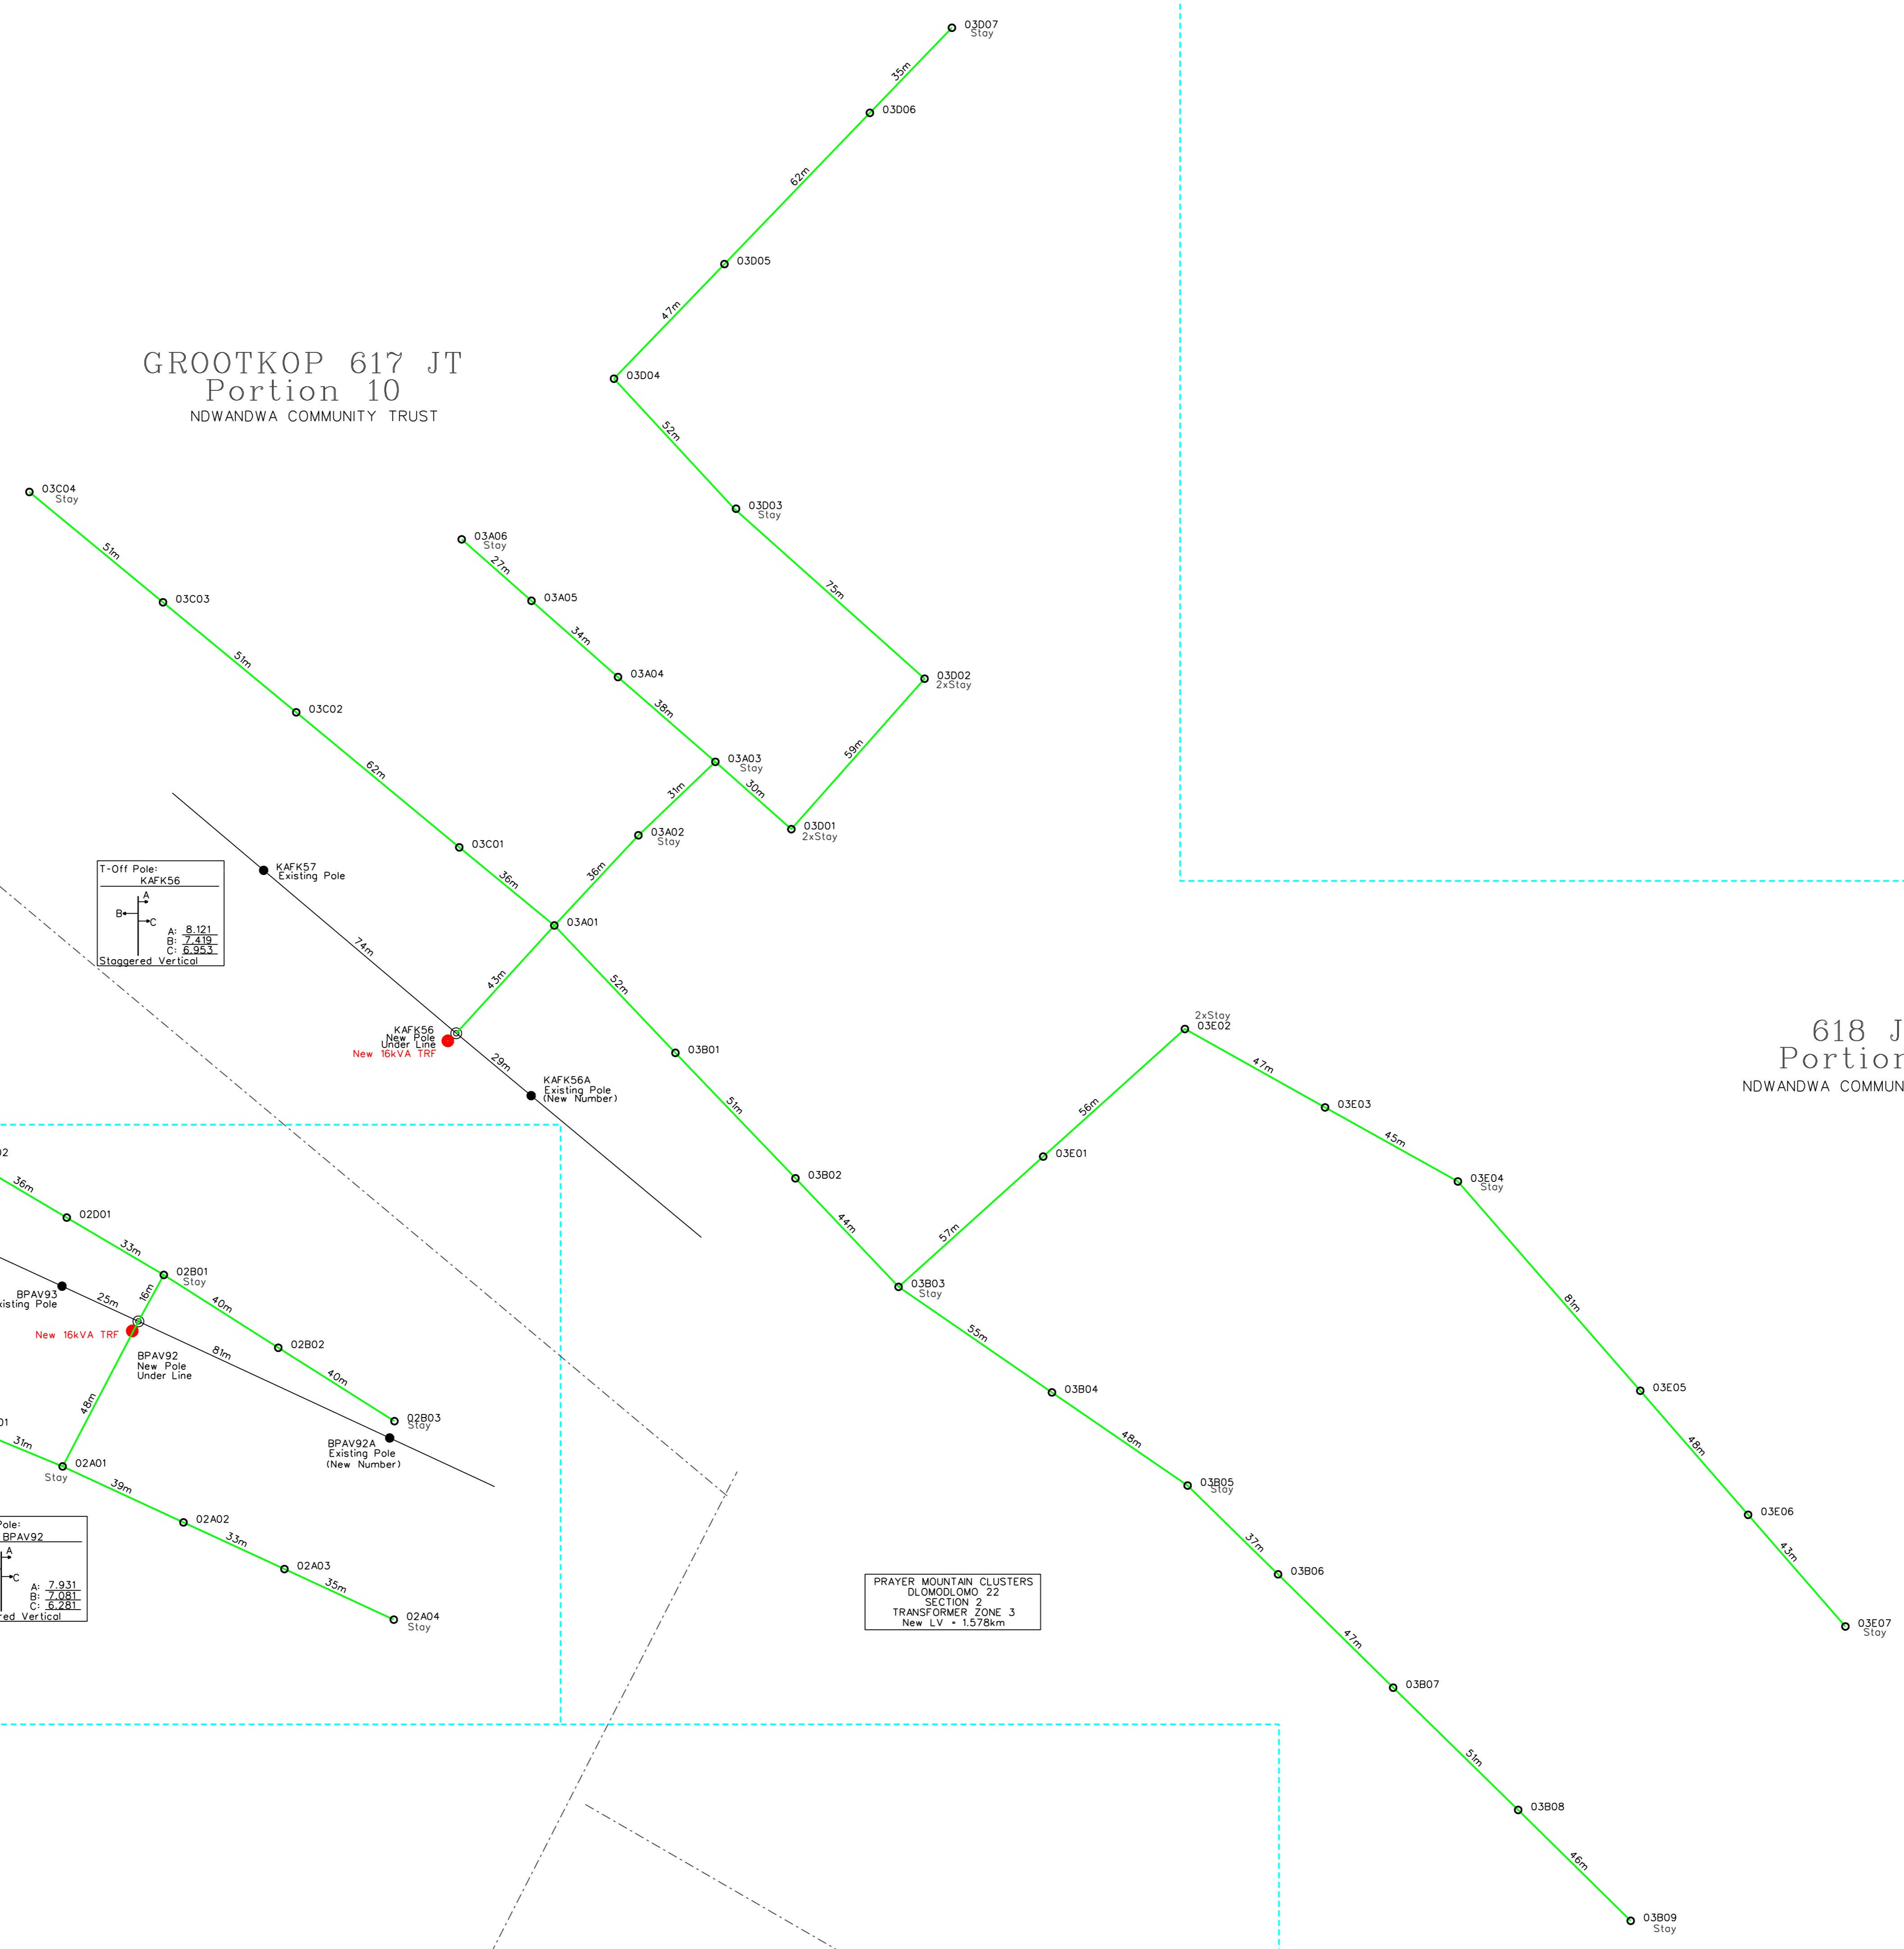

GROOTKOP 617 JT
Portion 10
NDWANDWA COMMUNITY TRUST

618 JT
Portion 8
NDWANDWA COMMUNITY TRUST

GROOTKOP 617 JT
Remainder
NDWANDWA COMMUNITY TRUST

PRAYER MOUNTAIN CLUSTERS
TRANSFORMER ZONE 2
SECTION 2
New LV = 0.380km

PRAYER MOUNTAIN CLUSTERS
TRANSFORMER ZONE 3
SECTION 2
New LV = 1.578km

PRAYER MOUNTAIN CLUSTERS
TRANSFORMER ZONE 2
SECTION 2
New LV = 0.380km