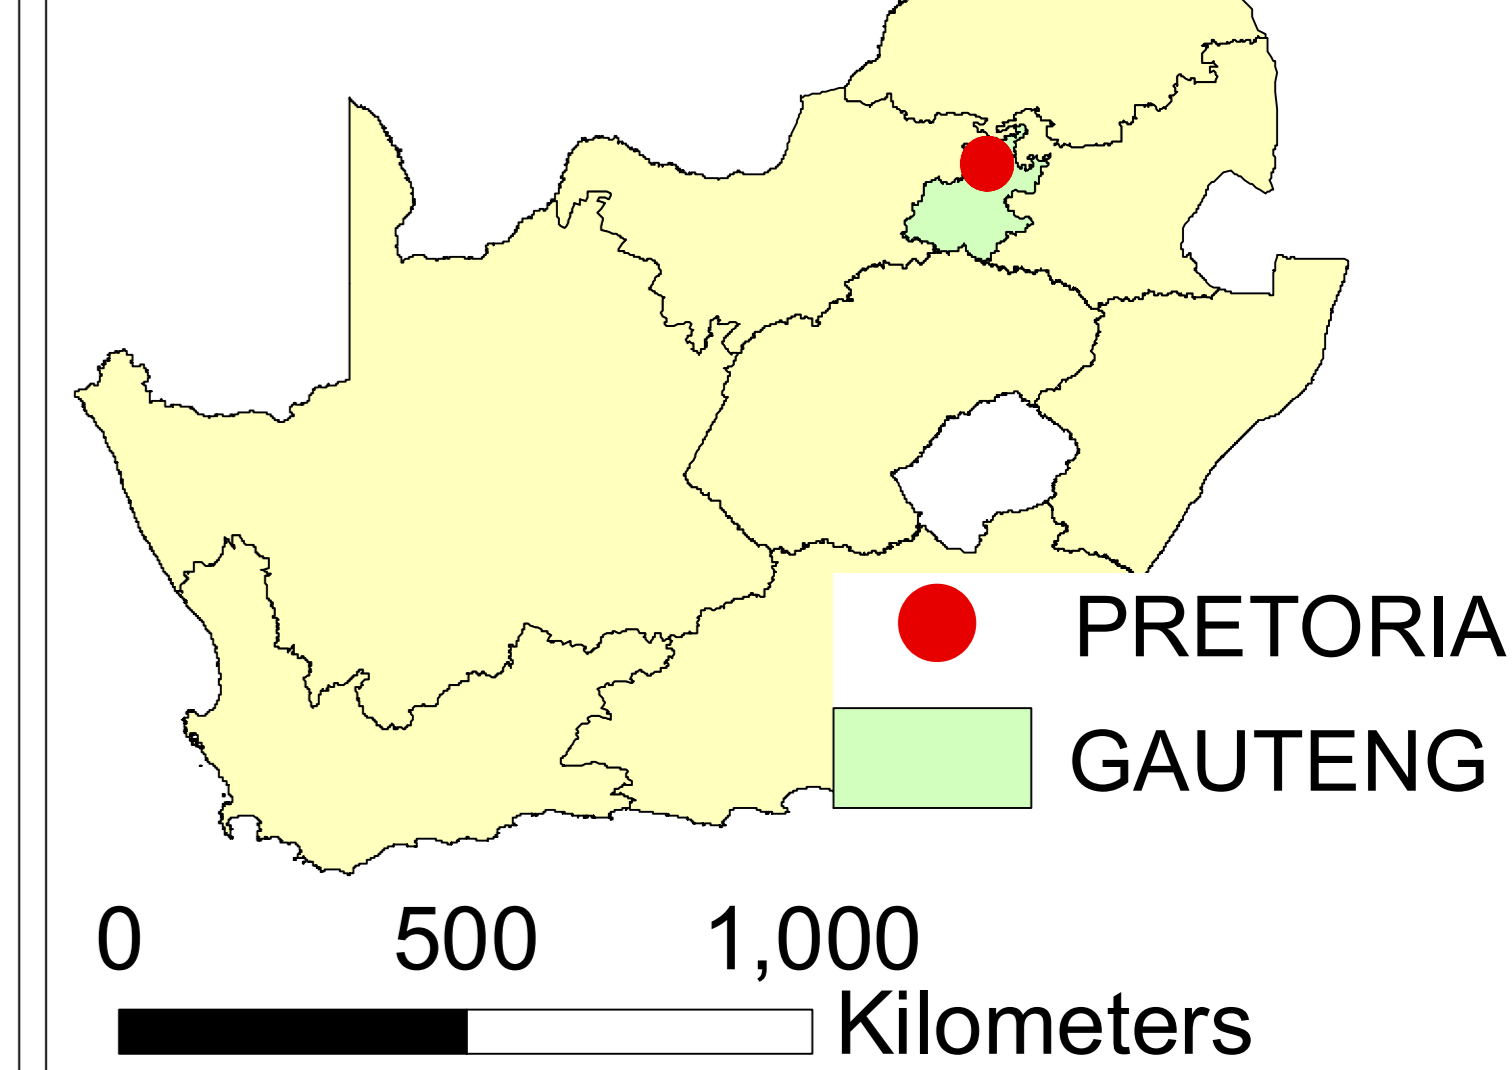

SANRAL R573 QUARRIES

SA PROVINCES

QUARRY 6B LOCALITY MAP

Sources of Information: Chief Surveyor - General, SANBI, DEFF, CGS & Project Team

Produced by: Vukosi Mabunda
June 2020

GladAfrica House, Hertford Office Park
90 Bekker Road
Midrand
1686
Tel: 011 312 2537
Fax: 011 805 1950
QMF-GE-VE-981-REV0-15/09/2016