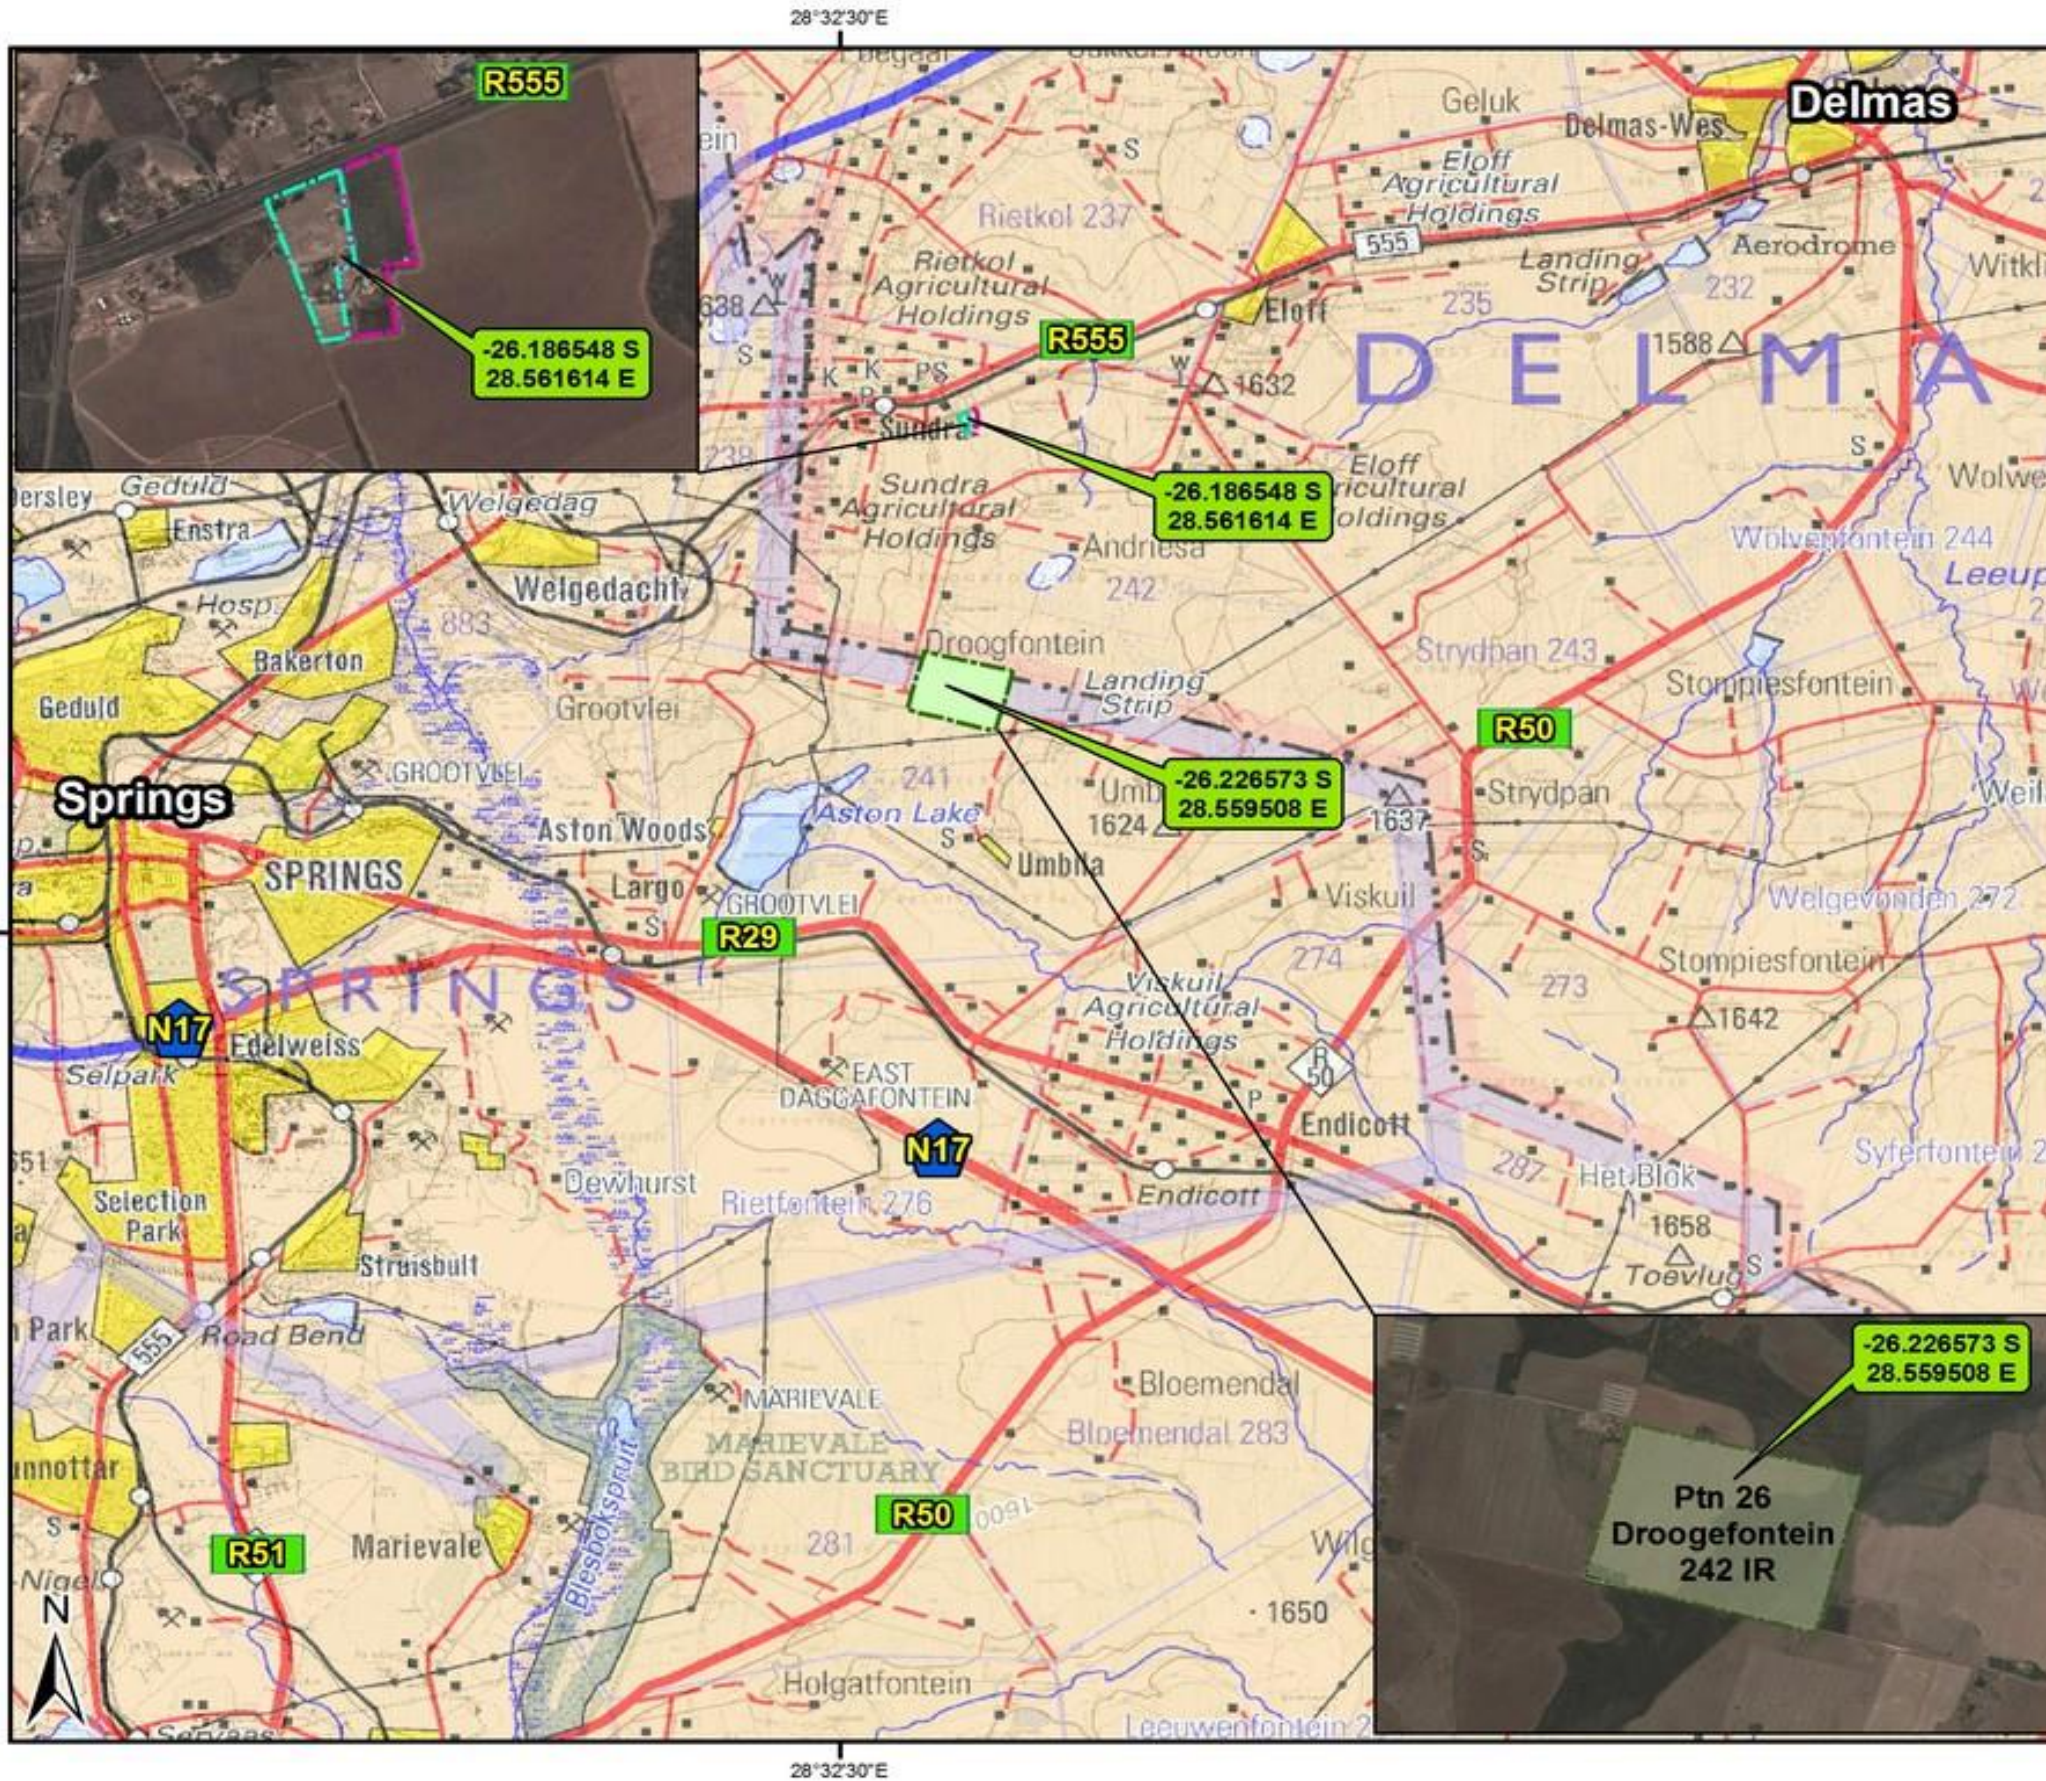

Ngululu Resources
(Pty) Ltd.
Restigen
Locality

Legend

- National roads
- Roads

Droogfontein 242 IR Portion

- 26
- 46
- 47

Date: 2014/04/02
Coordinate System:
WGS 1984
Datum: WGS 1984