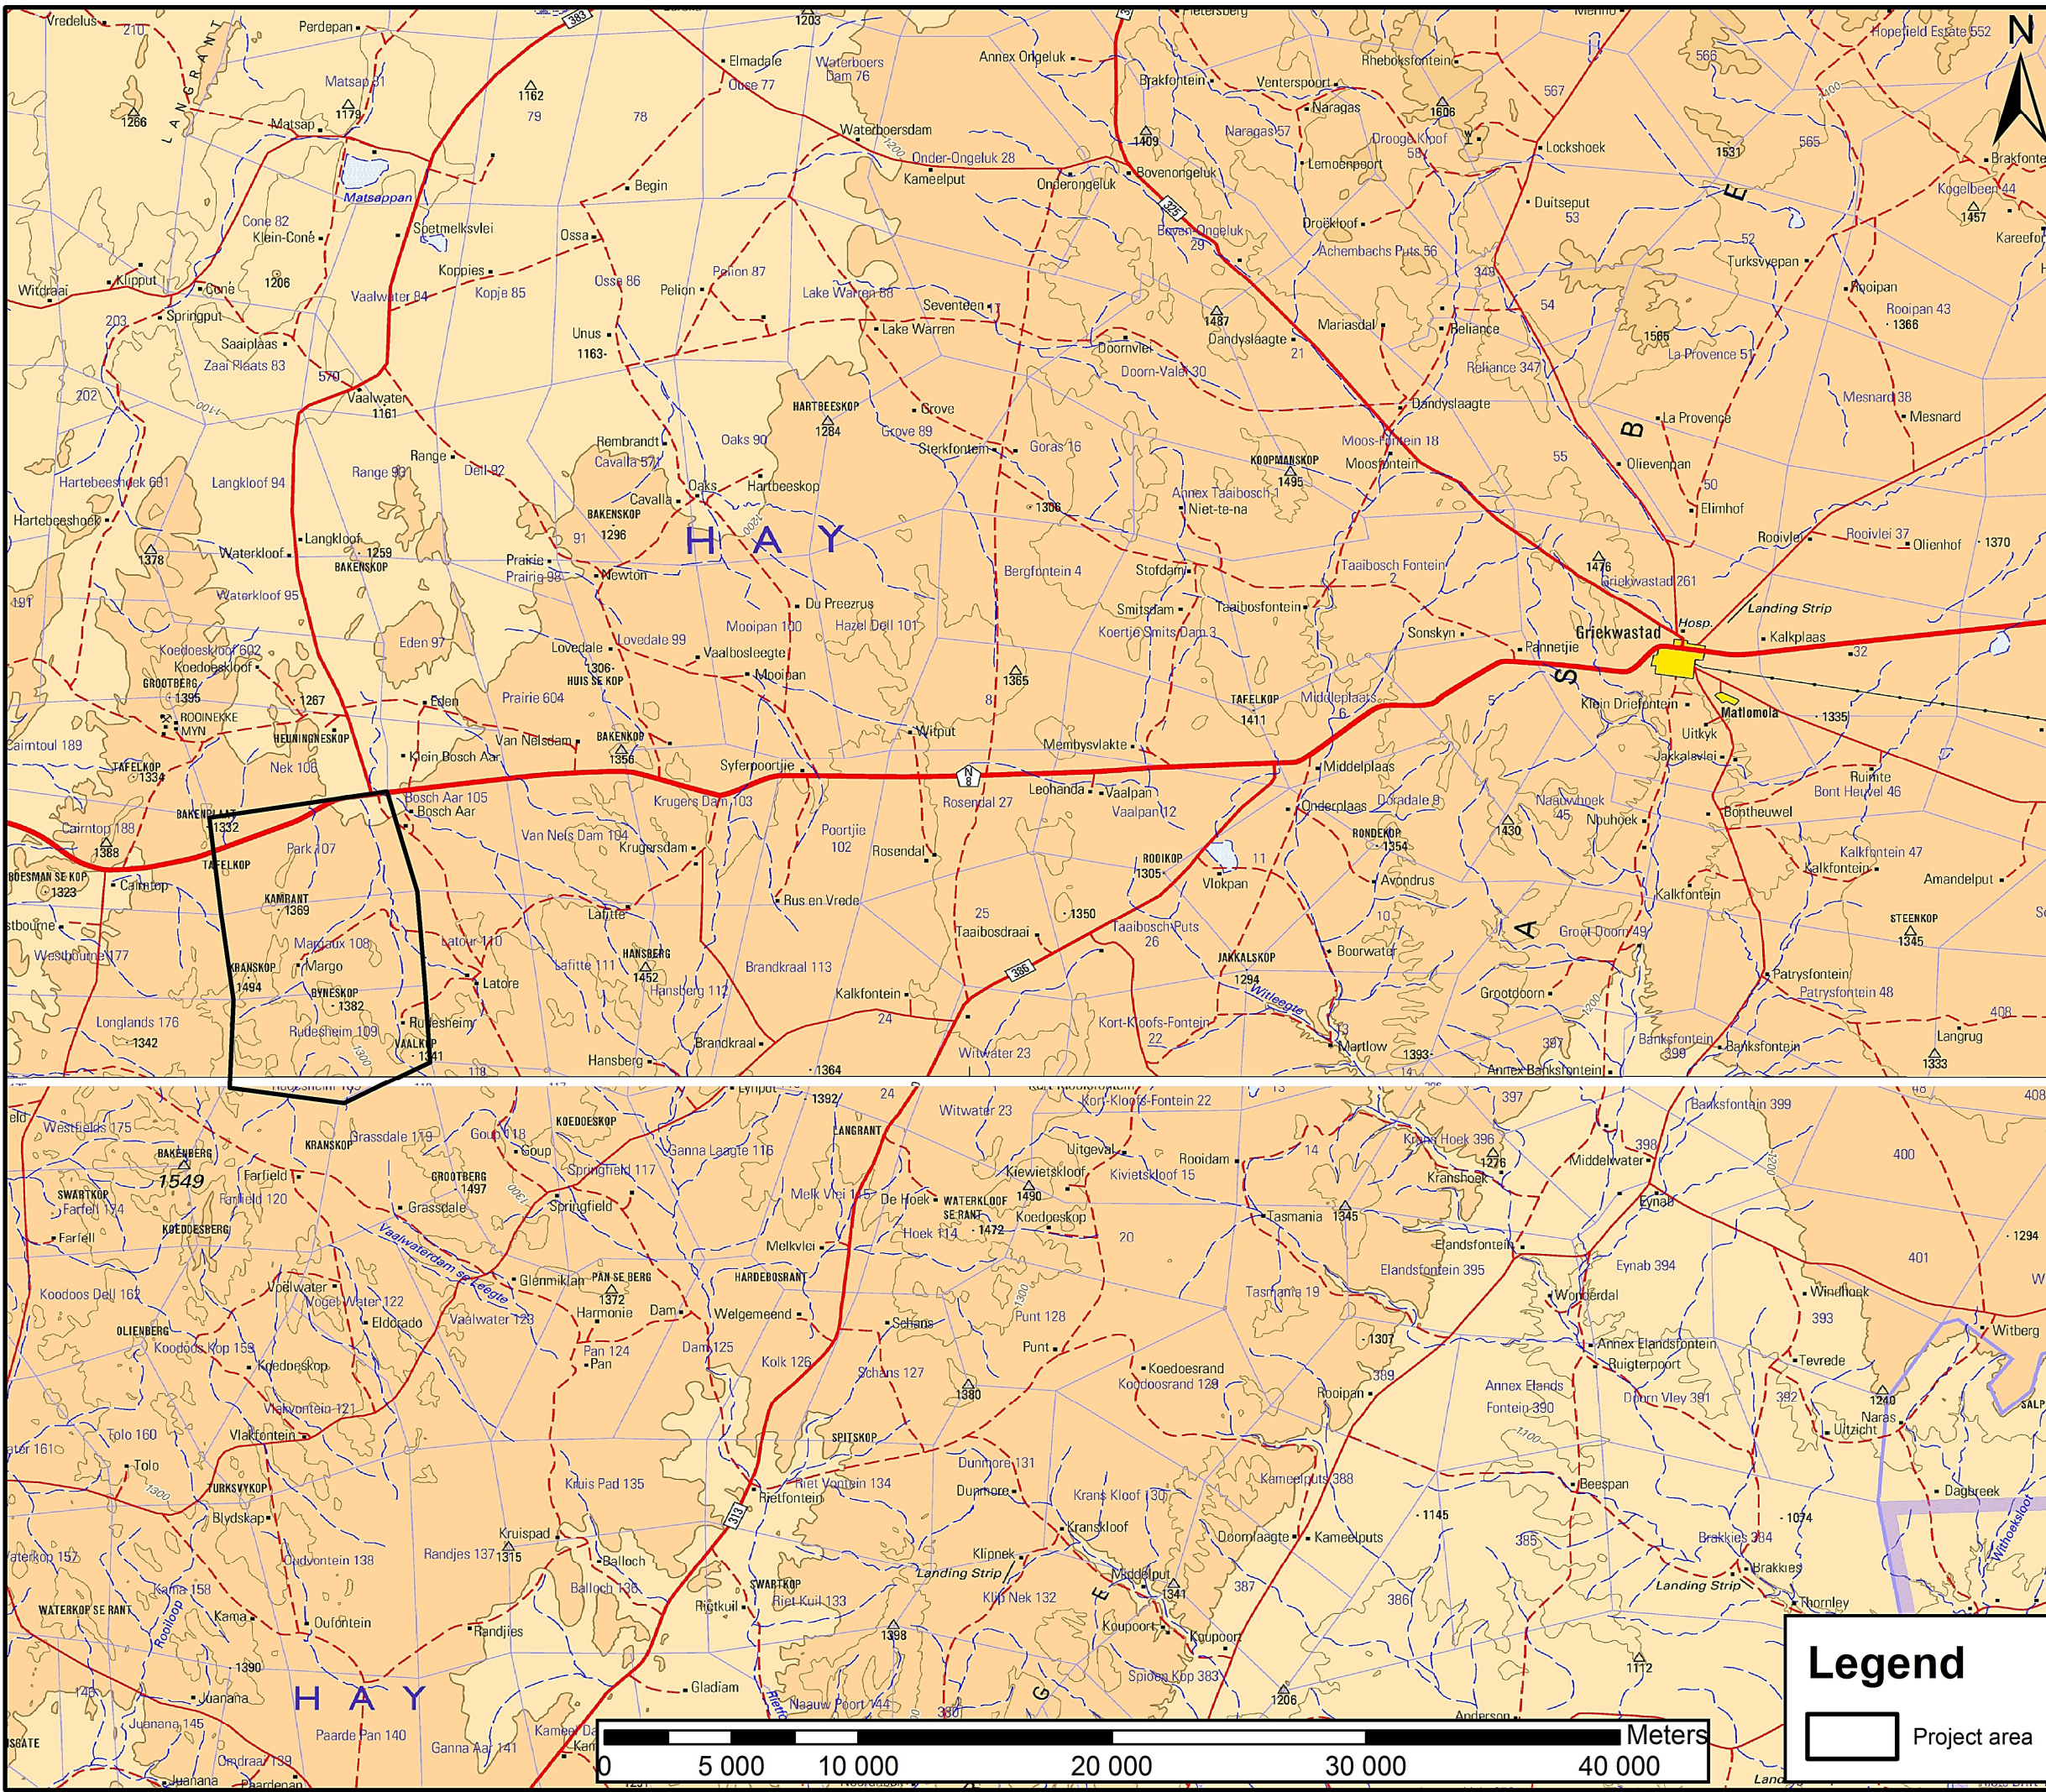

Project Details:

MARGAUX 108
LOCALITY PLAN

The farms Park 107, Margaux 108 and Rudesheim 109

Office reference: LWC134/MM
Date: 21 June 2021

Applicant:
MARGAUX MINING (PTY) LTD

Contact Details:
Livingstoneweg 4
Griekwastad
8365

Tel: 083 563 2955
Cel: 083 563 2955
Fax: 086 415 7897
E-mail: zirk@lantic.net

Client Signature:

Signed: _____
Date: _____

Scale: 1:250 000
Accurate if printed on full A3 size paper

Legend
Project area

CONSULTANTS
19 Park Road • Belgravia • Kimberley
Postnet Suit 26 • Private Bag X2 • Diamond • 8305
Tel: 072 141 4164 • Fax: 086 415 7897
lindie@iwico.co.za