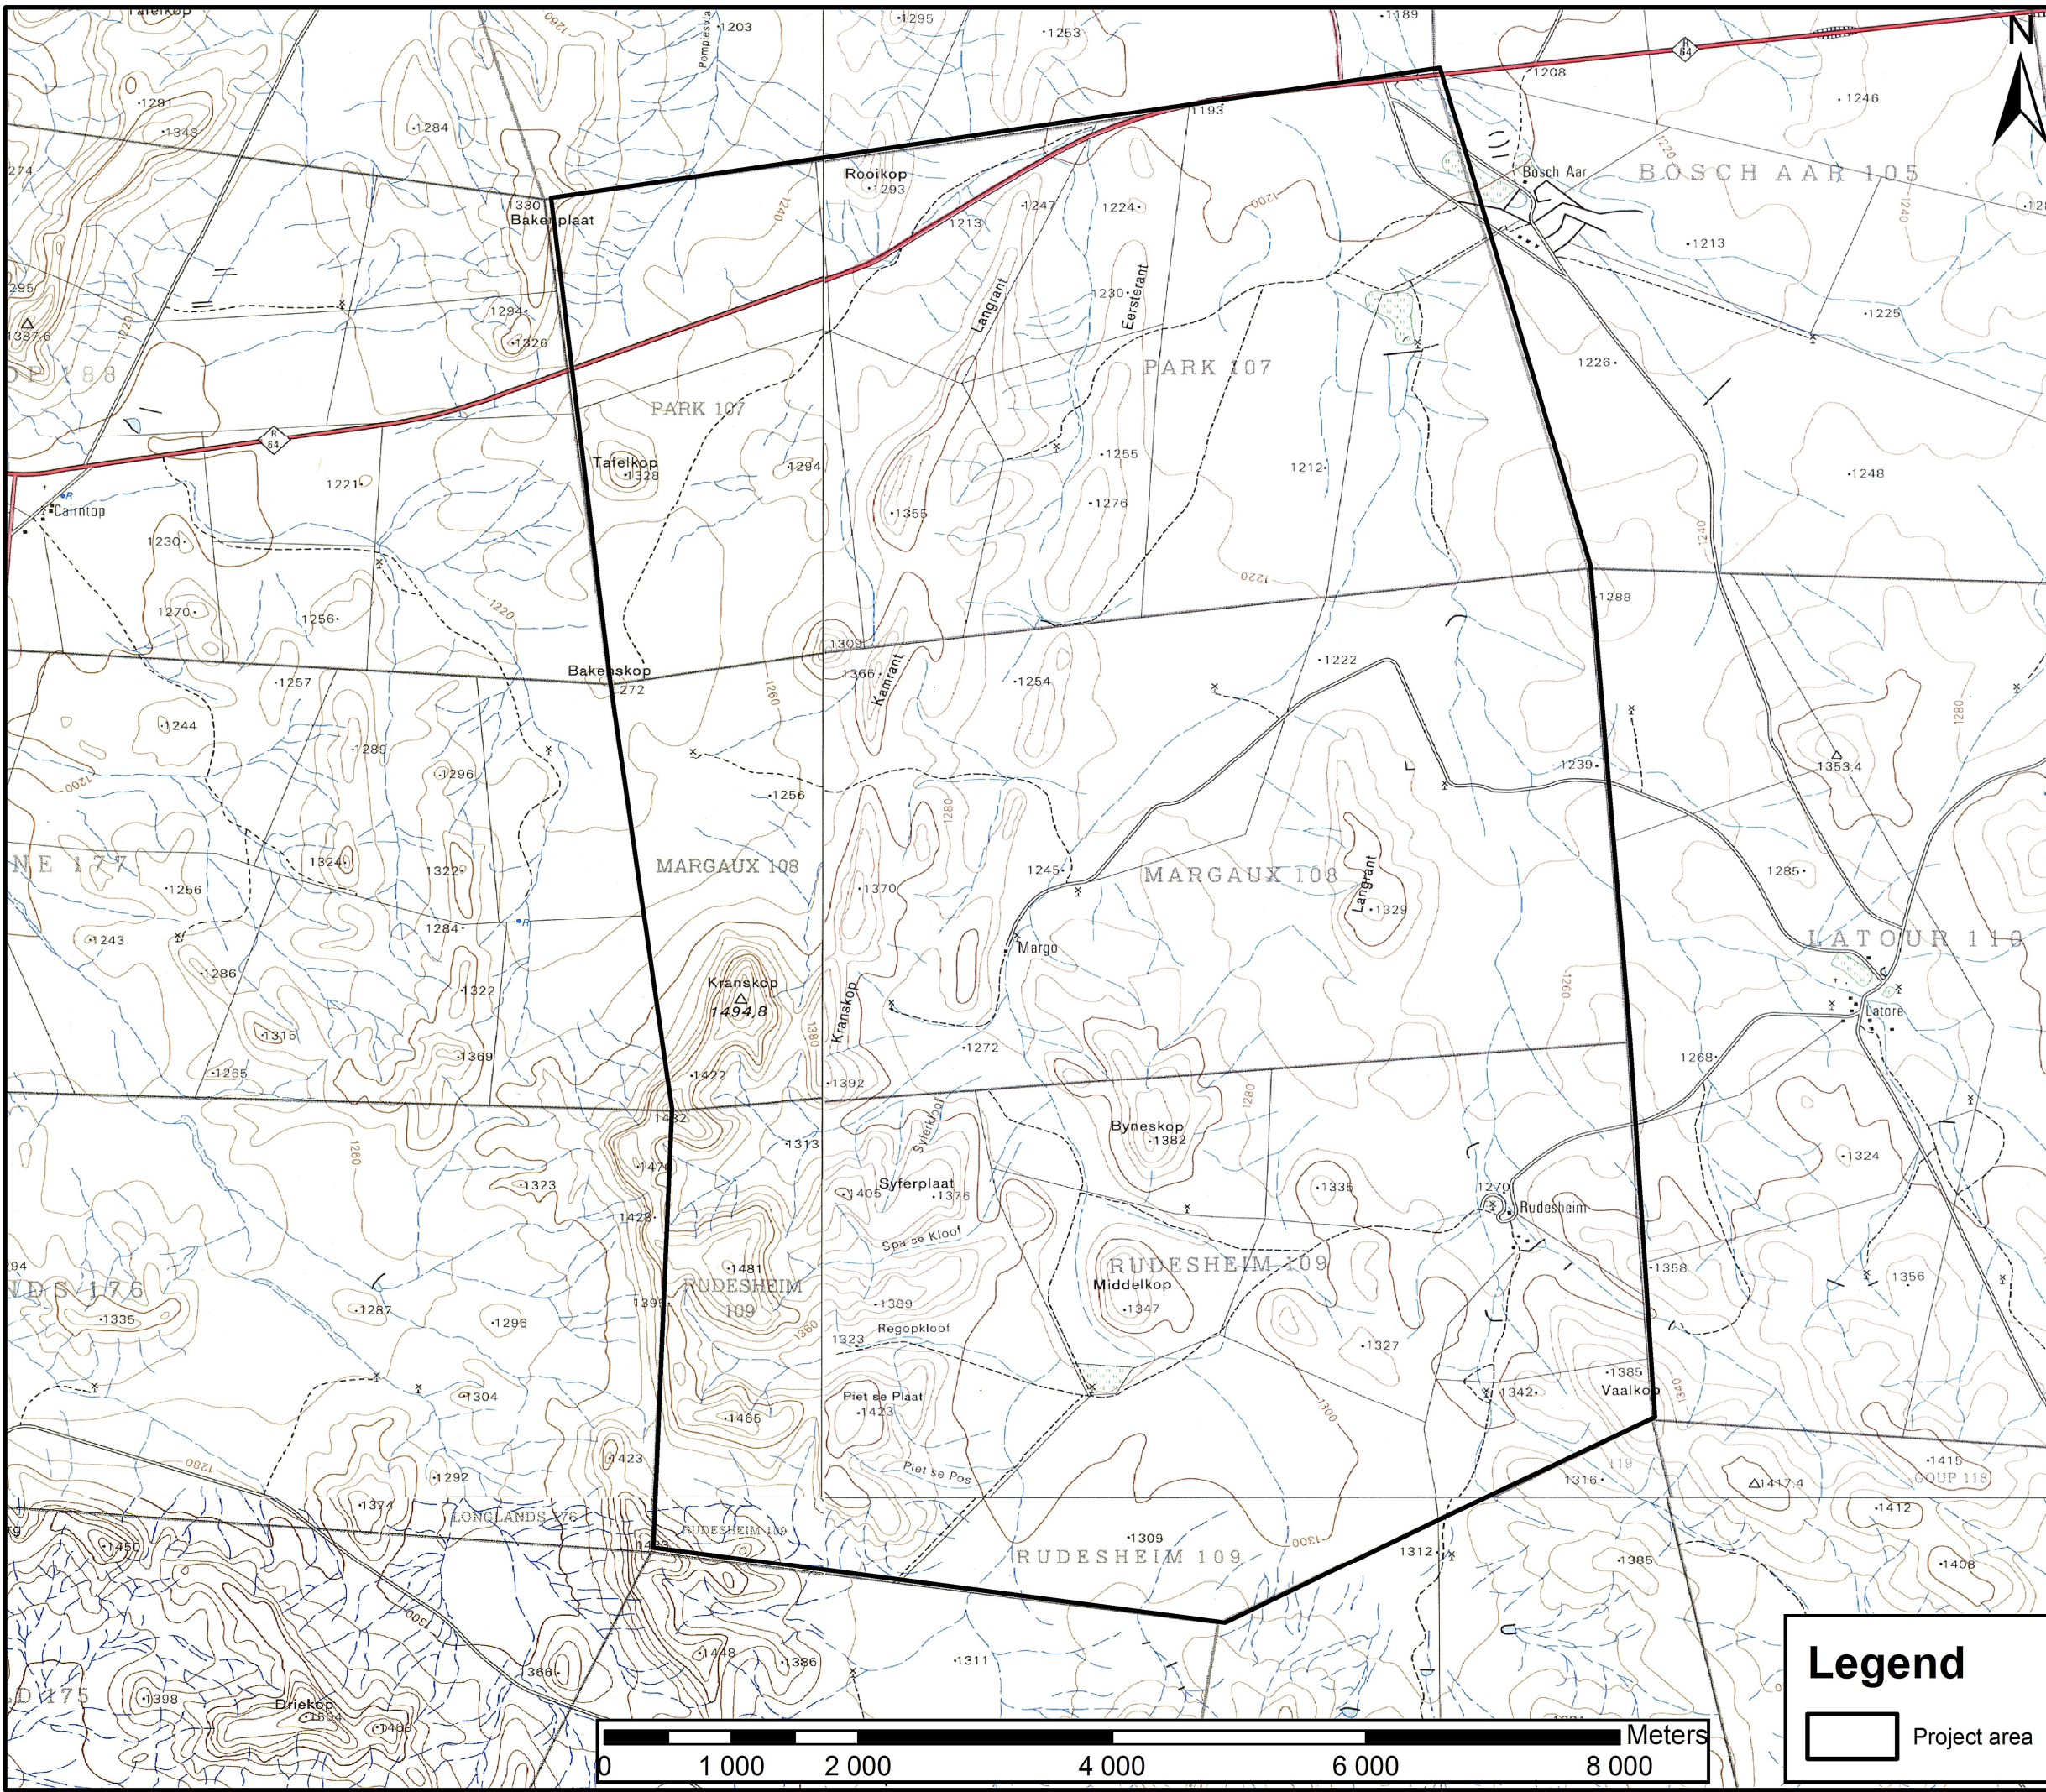

AREA UNDER APPLICATION		
AREA: 7 544.1834 Ha		
Projection: WGS 84		
CONSTANT	East	South
1	22.73017	28.90804
2	22.79316	28.89877
3	22.80384	28.93407
4	22.80664	28.96776
5	22.80840	28.99460
6	22.79297	29.00188
7	22.77791	29.00917
8	22.73741	29.00381
9	22.73873	28.97267
10	22.73437	28.94244

Legend

- Farm boundaries
- Farm portions
- National road
- Project area
- Provincial road

Project Details:

MARGAUX 108

TOPOGRAPHIC PLAN

The farms Park 107, Margaux 108 and Rudesheim 109

Office reference: LWC134/MM
Date: 21 June 2021