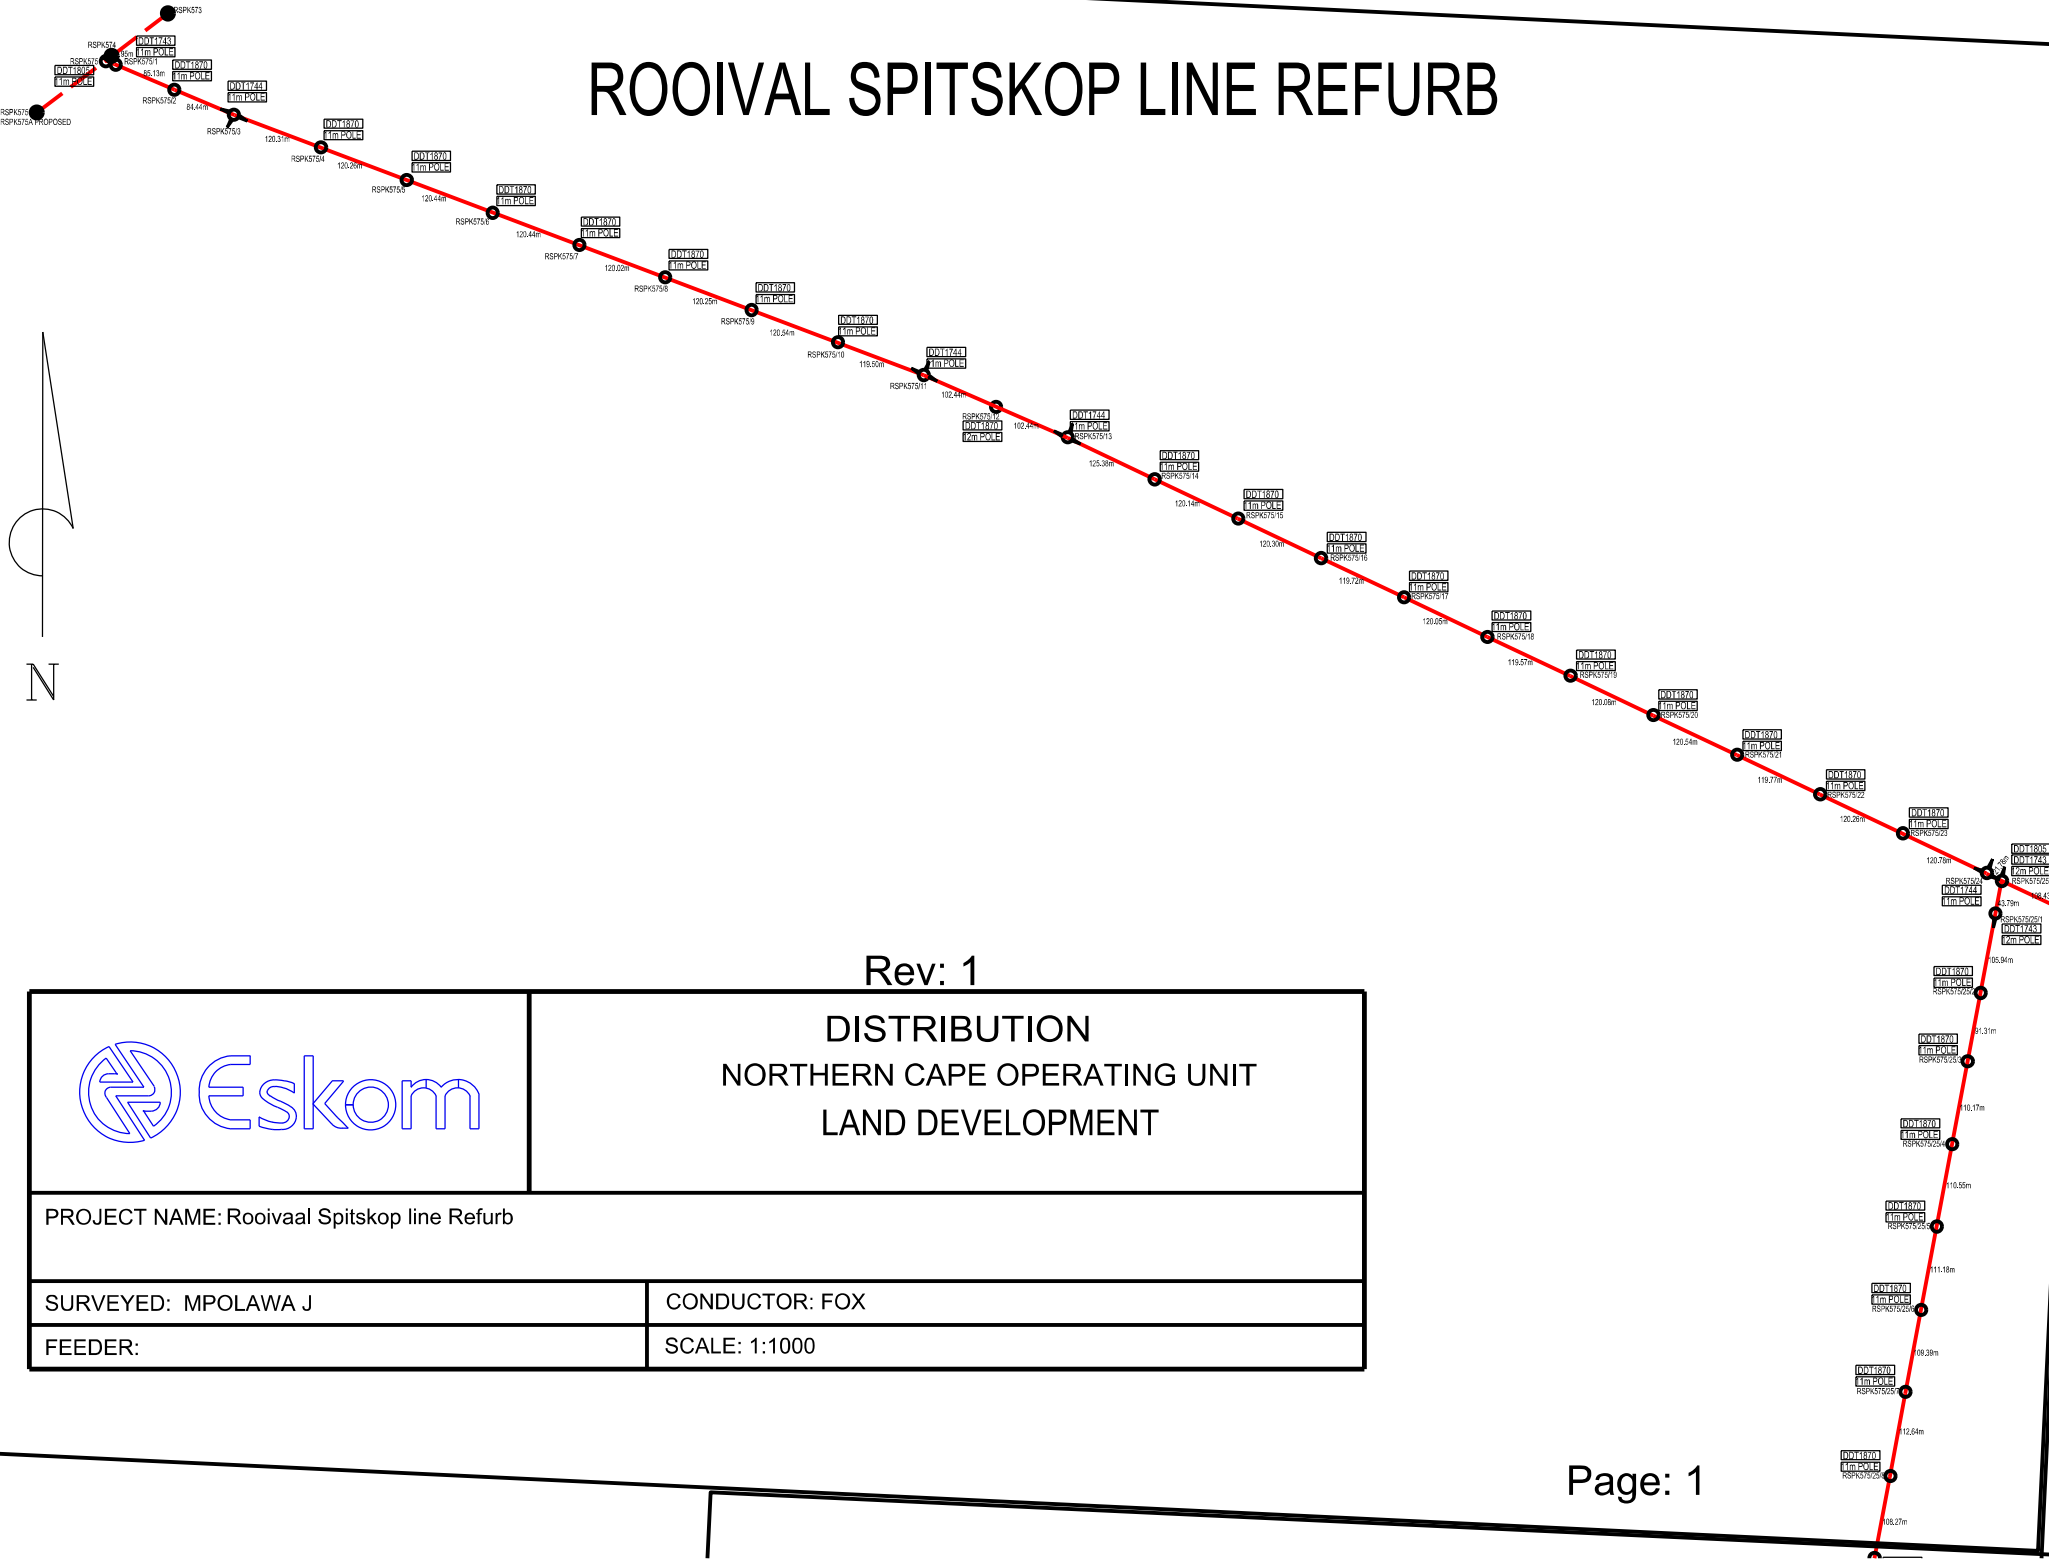

# ROOIVAL SPITSKOP LINE REFURB

Rev: 1

DISTRIBUTION  
NORTHERN CAPE OPERATING UNIT  
LAND DEVELOPMENT

PROJECT NAME: Rooivaal Spitskop line Refurb

SURVEYED: MPOLAWA J

CONDUCTOR: FOX

FEEDER:

SCALE: 1:1000