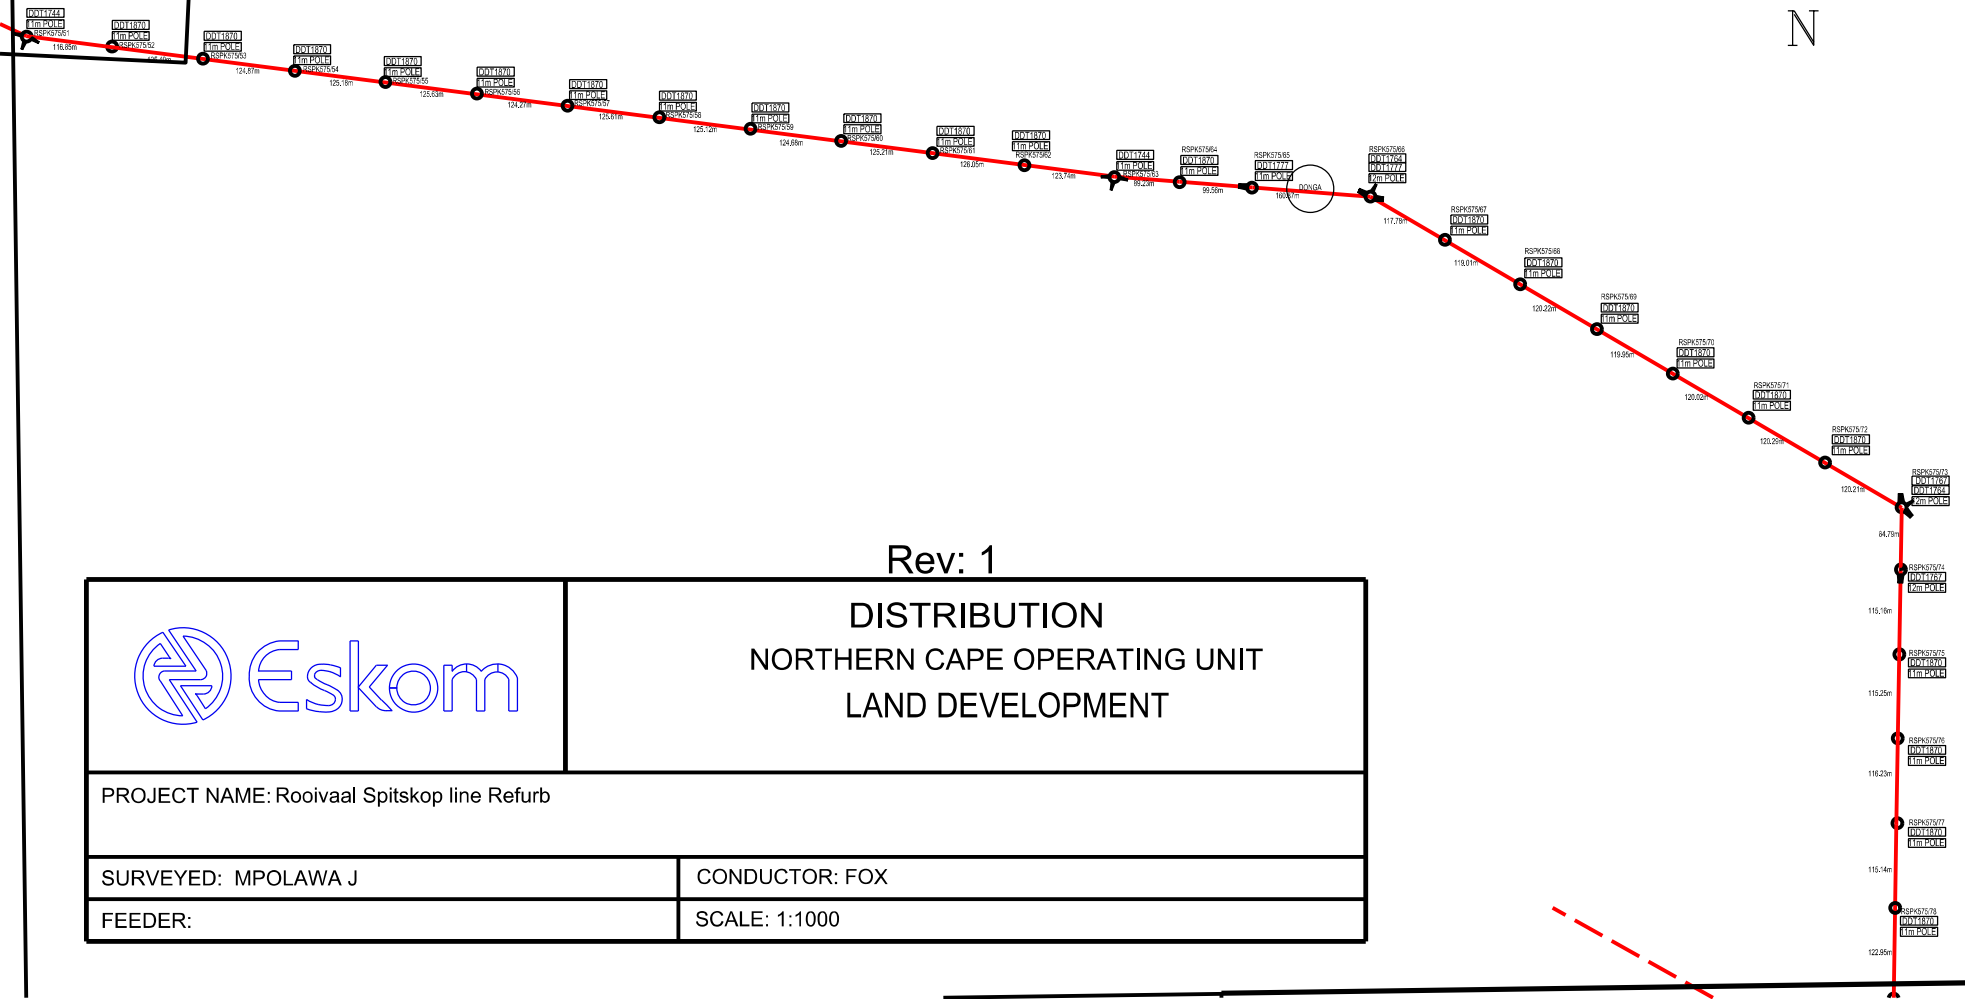

ROOIVAL SPITSKOP LINE REFURB

Rev: 1

	DISTRIBUTION NORTHERN CAPE OPERATING UNIT LAND DEVELOPMENT	
	PROJECT NAME: Rooivaal Spitskop line Refurb	
SURVEYED: MPOLAWA J	CONDUCTOR: FOX	
FEEDER:	SCALE: 1:1000	