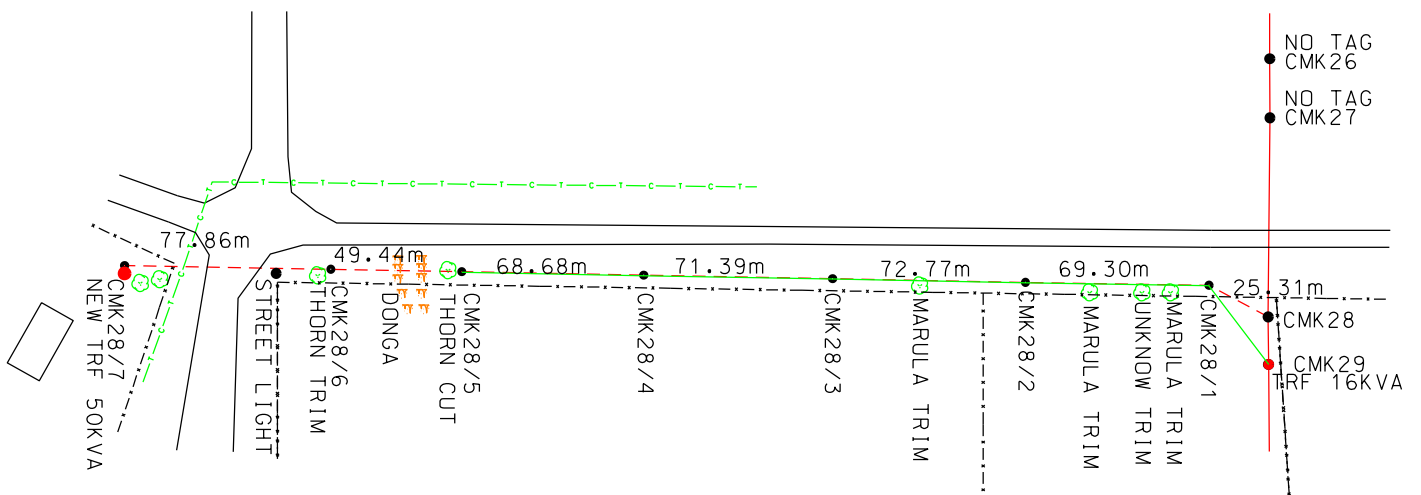

## LV LINE TO SHARE POLES WITH MV

DISTRIBUTION  
ENGINEERING  
NORTHERN REGION  
LAND DEVELOPMENT

P.O. BOX 3499  
PIETERSBURG 0700  
TEL. (015) 299 0525  
FAX. (015) 295 7550

FEEDER: CHEMIE MASEKE

CUSTOMER: JOSEPH MALATJI

PROJECT NO: S142957478B

PROPERTY: MAKHUSHANE

CONDUCTOR: FOX

LENGTH OF LINE: 434.76m

COMPILATION: 2330

SURVEYOR: MPOLAWA J

SCALE: 2500

DRAUGHTSPERSON: CHAVANI MATHEBULA