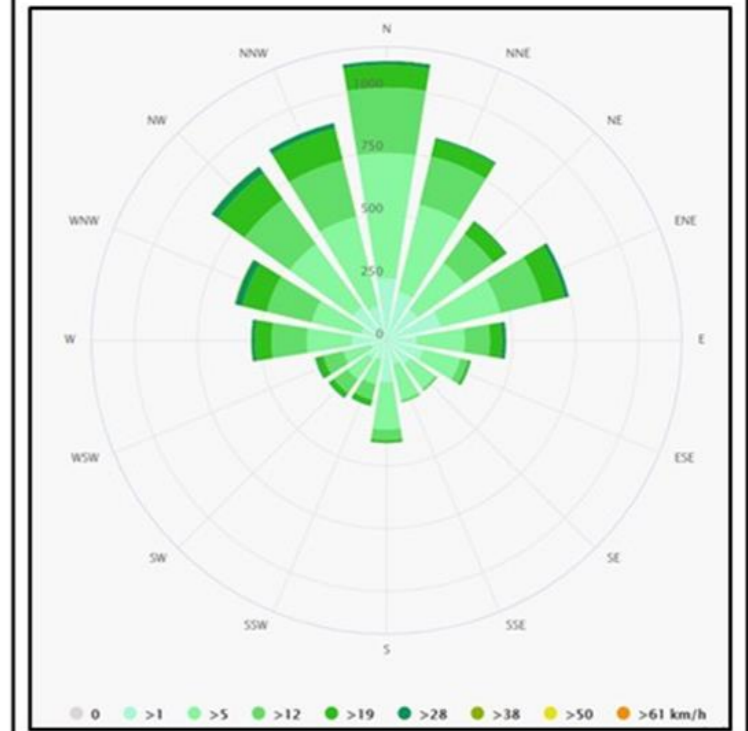

APPENDIX A: LOCATION MAPS

Drawn by: Michael Johnson

Date: December 2018

TITLE:
1:50 000 Topographical Map

 Hope Village Property

ENVIRONMENTAL AND SOCIAL ADVISORY SERVICES

Drawn by: Michael Johnson

Date: December 2018

TITLE:

Hope Village Locailty Map

- Hope Village Property
- Neighbours
- Roads
- 5m Contour Lines

Wind direction: Meteoblue (2018)