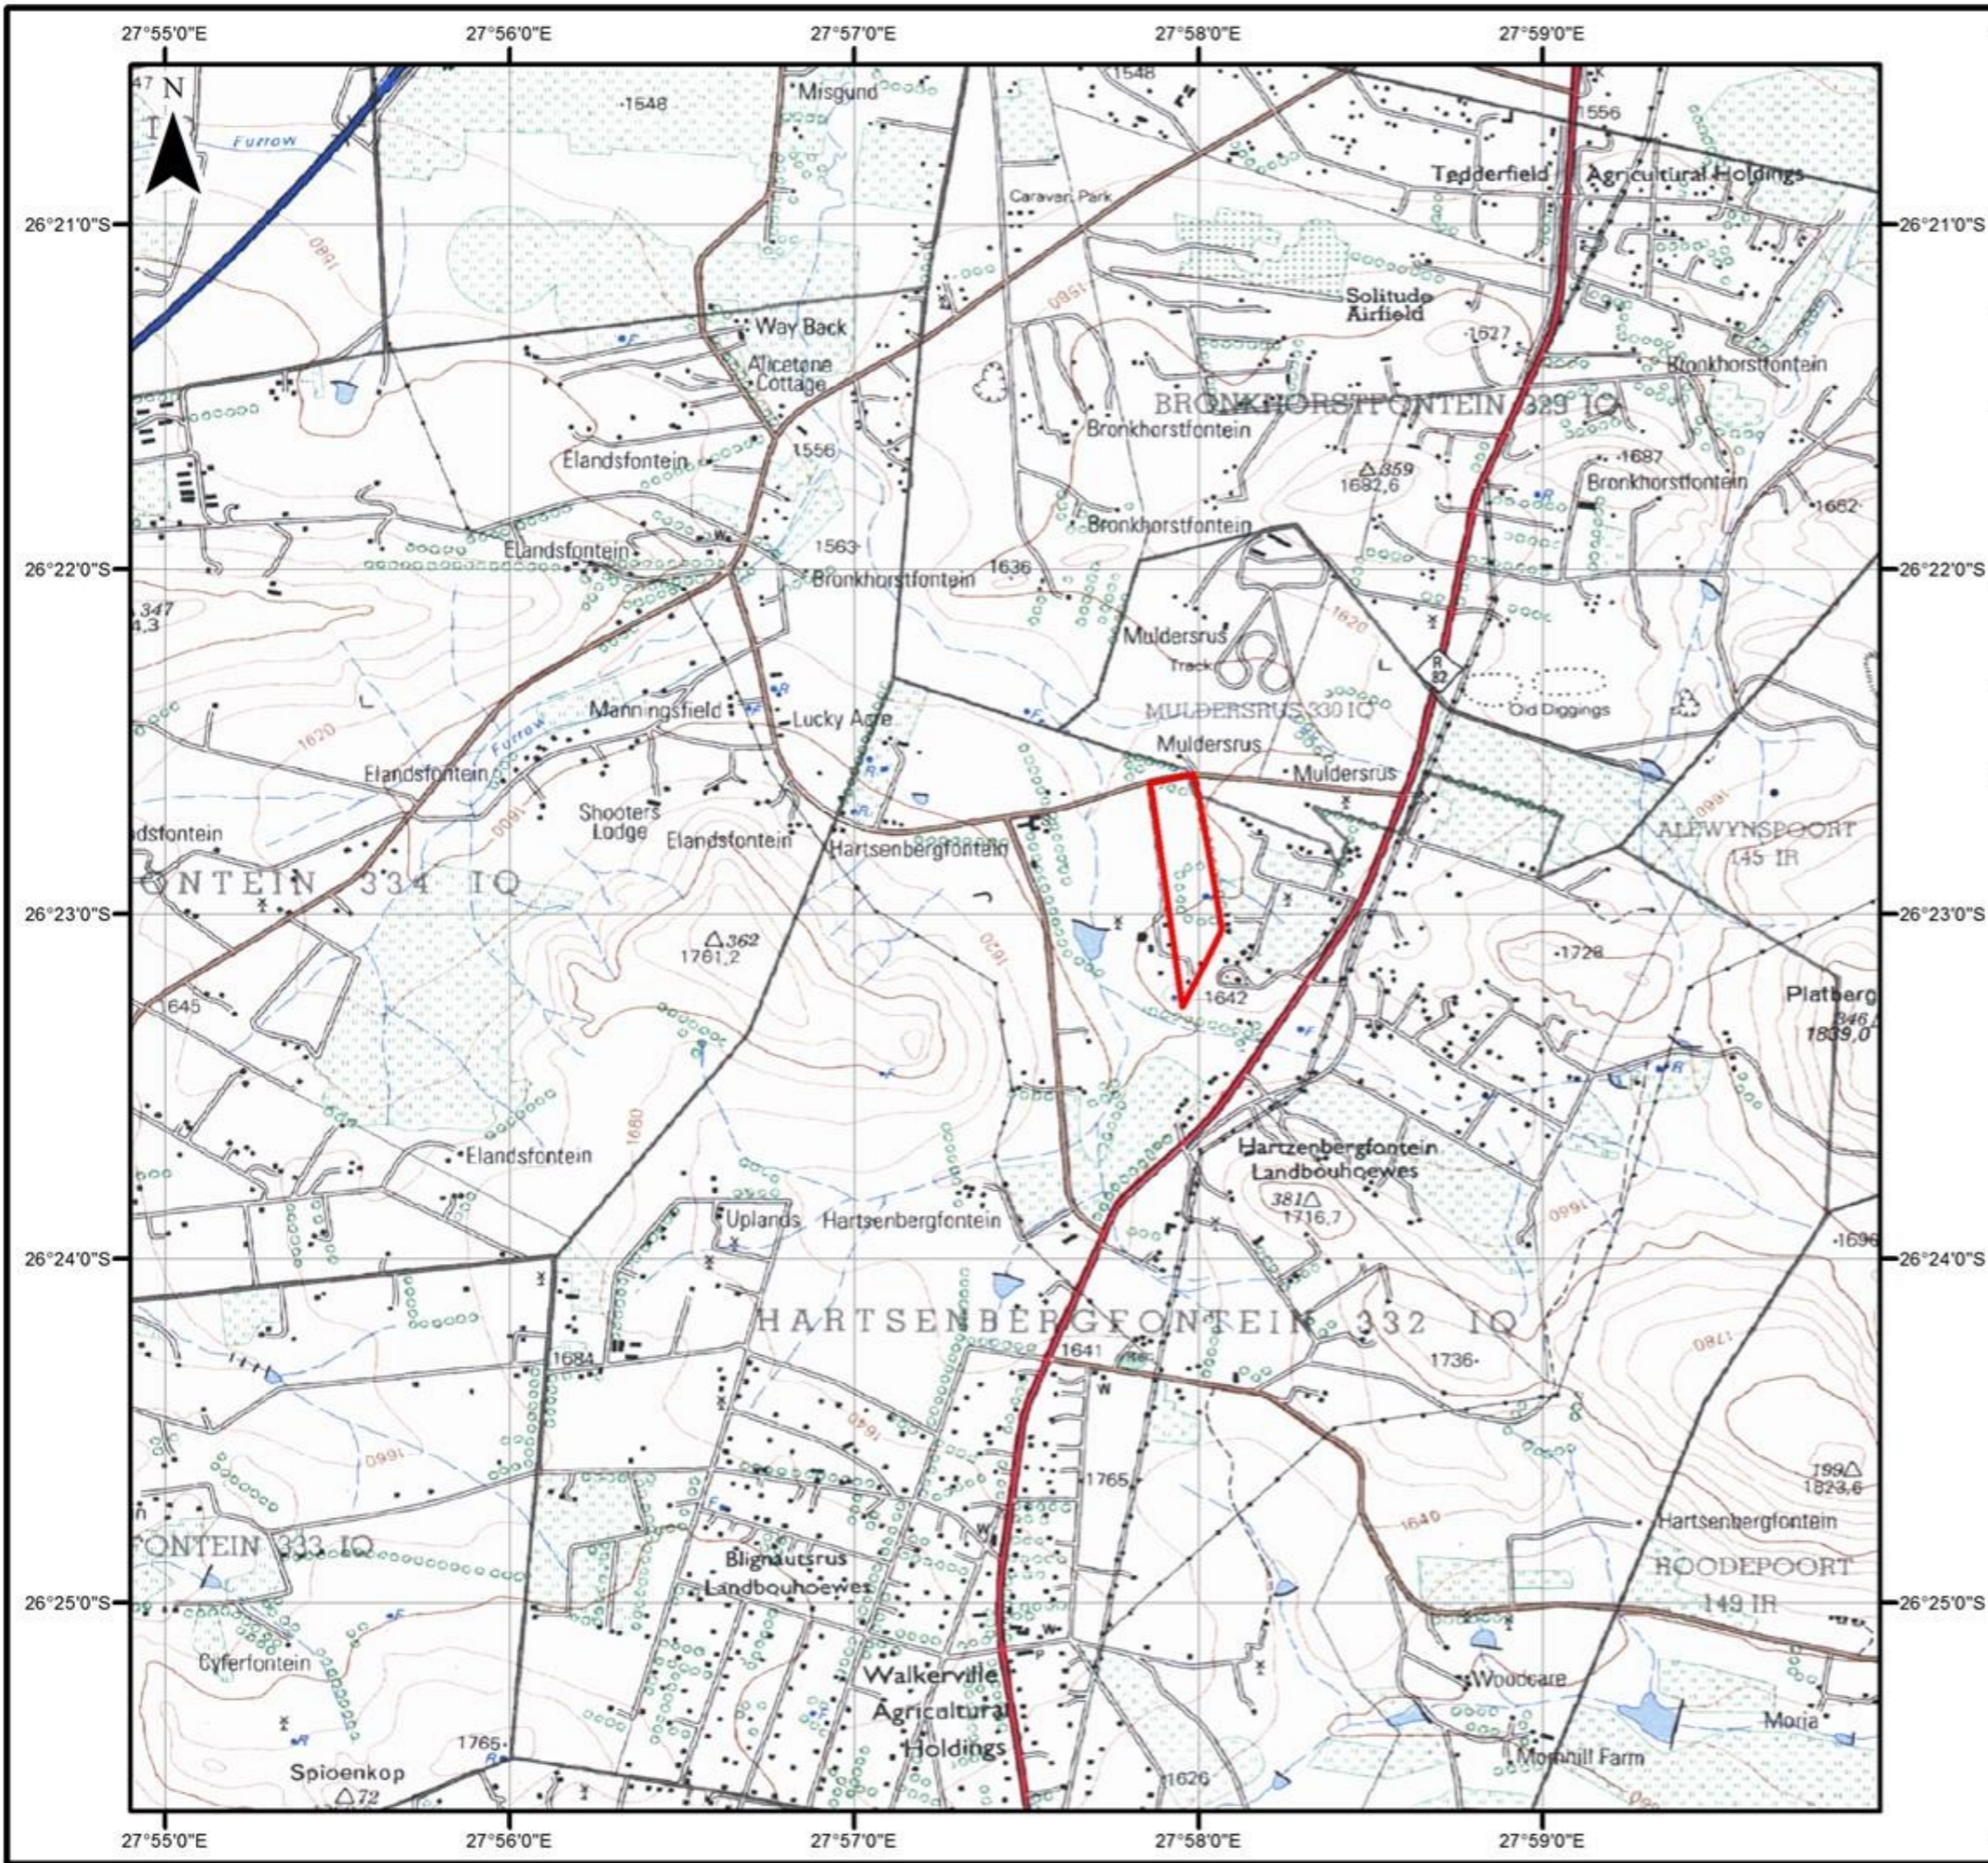

APPENDIX A: LOCATION MAPS

Drawn by: Michael Johnson

Date: December 2018

TITLE:
1:50 000 Topographical Map

 Hope Village Property

ENVIRONMENTAL AND SOCIAL ADVISORY SERVICES

Drawn by: Michael Johnson

Date: December 2018

TITLE:

Hope Village Locailty Map

- Hope Village Property
- Neighbours
- Roads
- 5m Contour Lines

Wind direction: Meteoblue (2018)