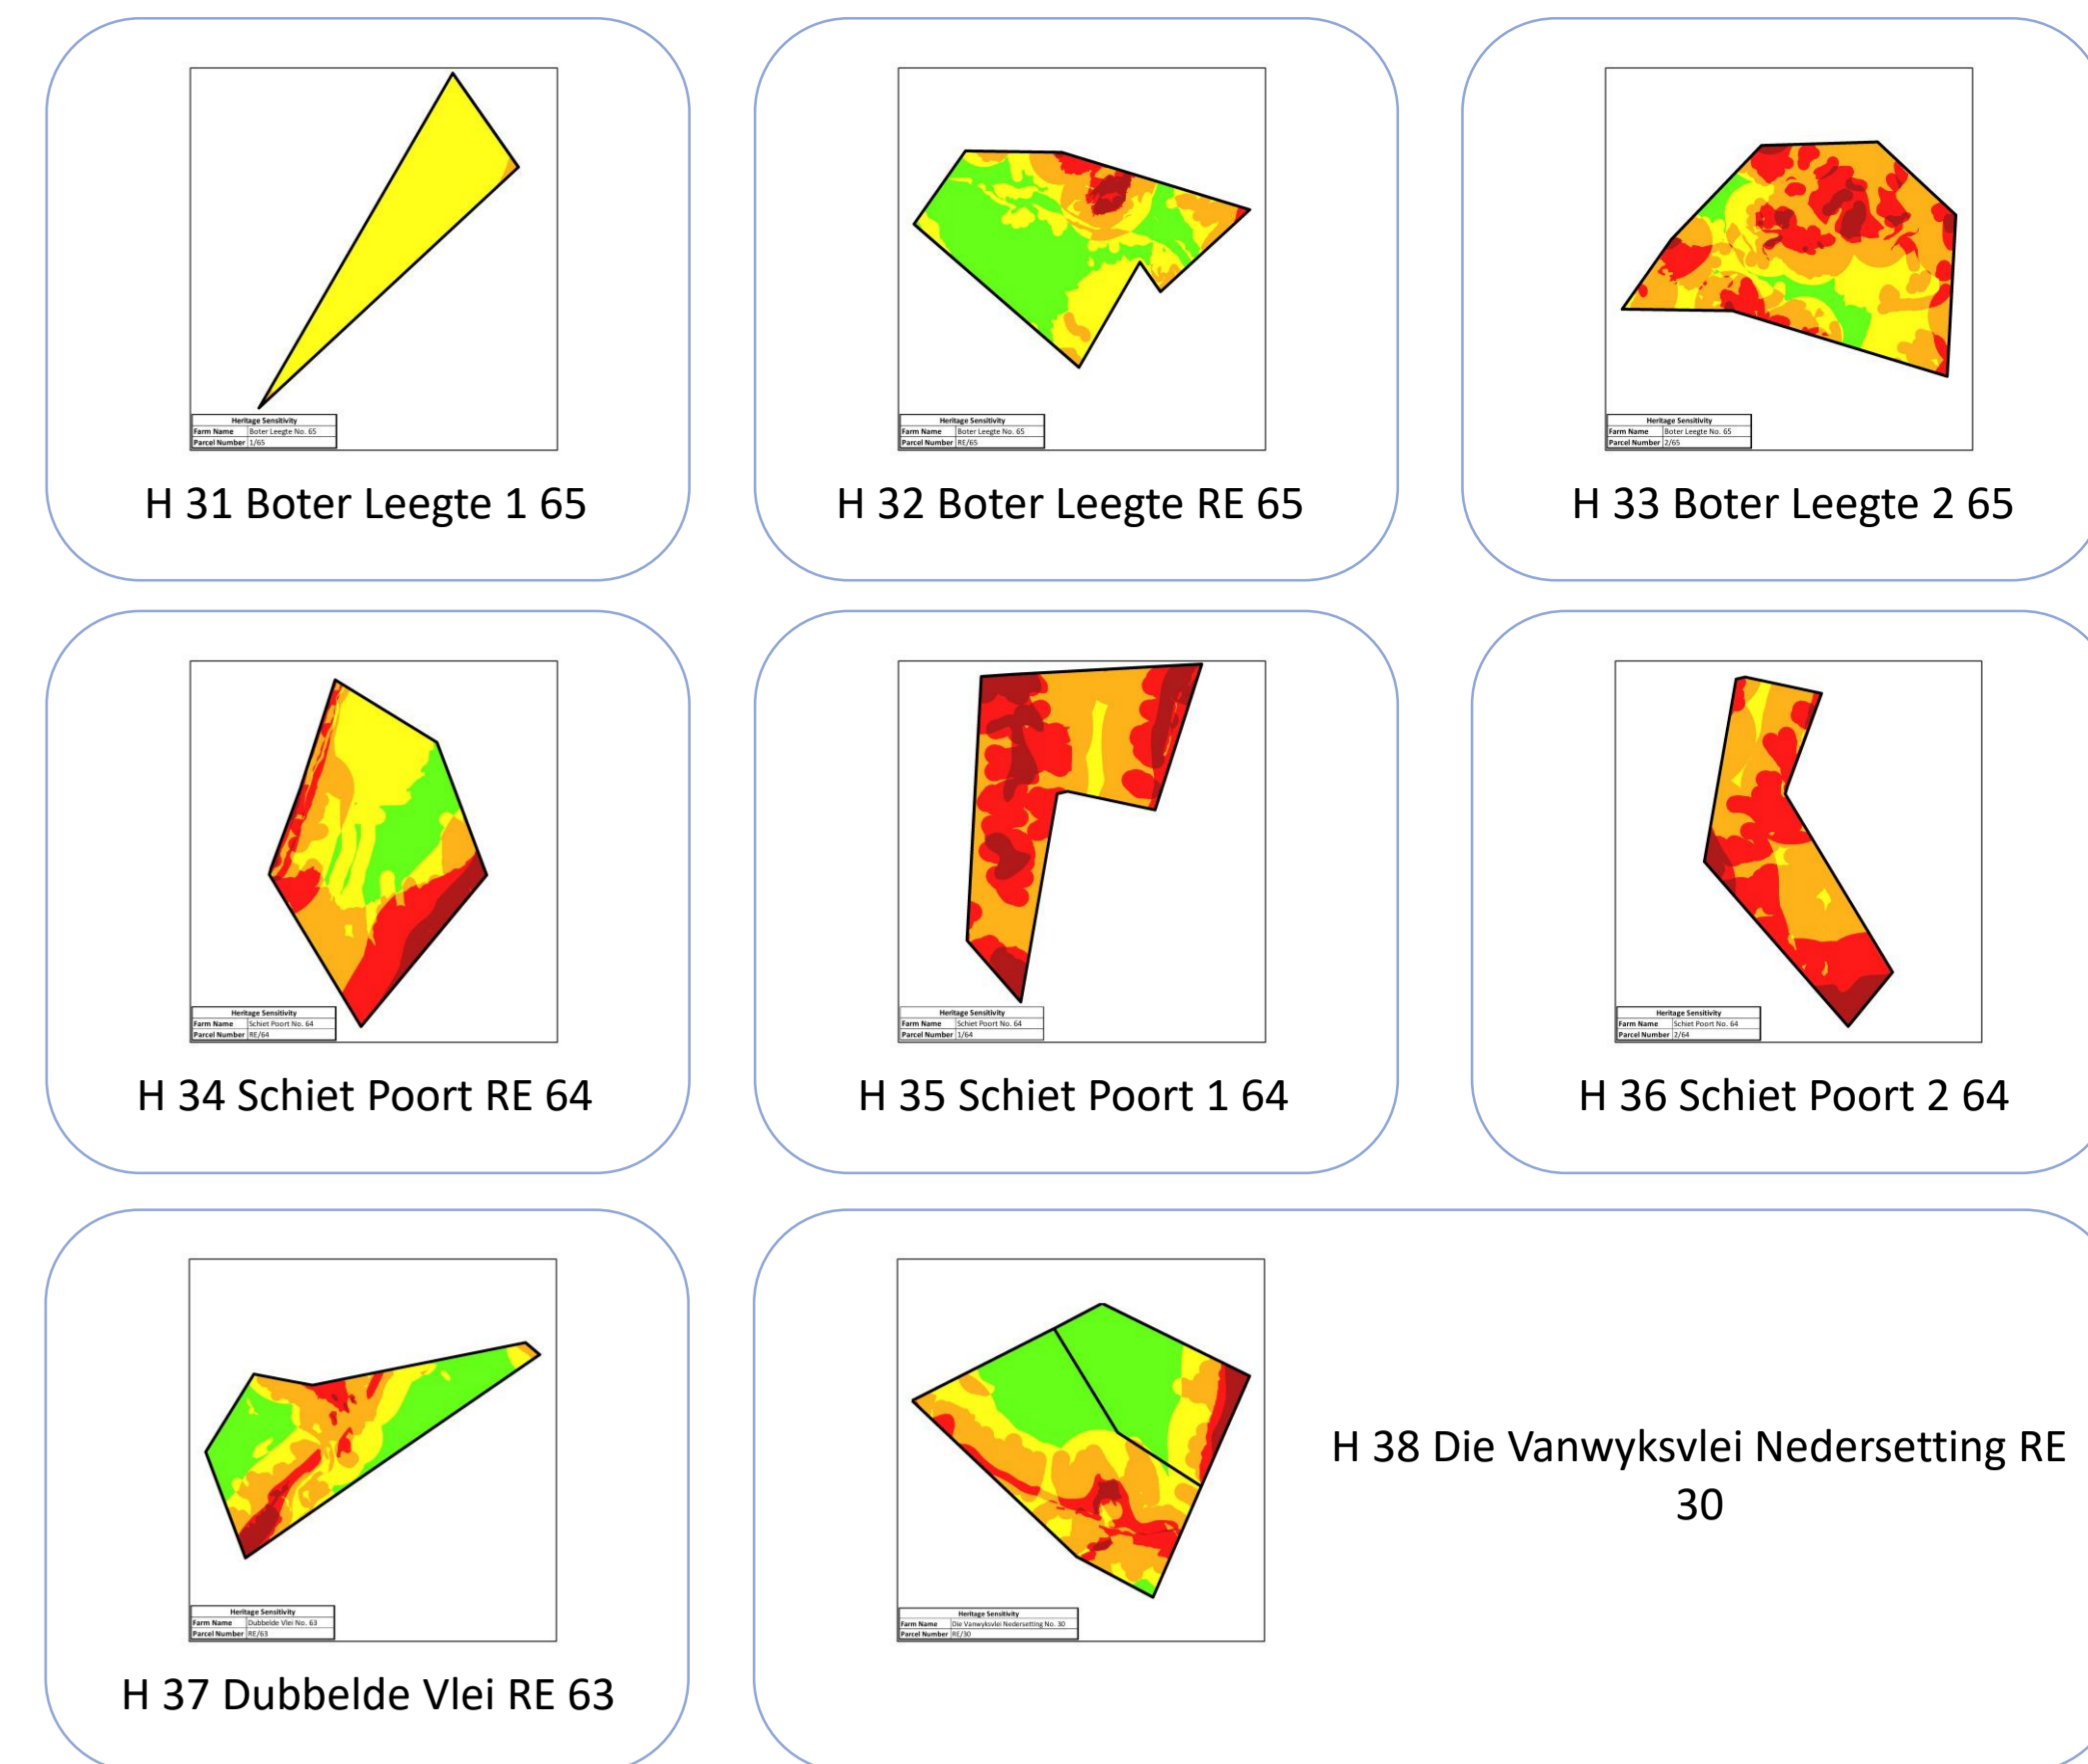

Brandvlei Spiral

Archaeologist

SARAO Site Supervisor

H 38 Die Vanwyksvlei Nedersetting RE 30

Core

Williston Spiral

Carnavon Spiral