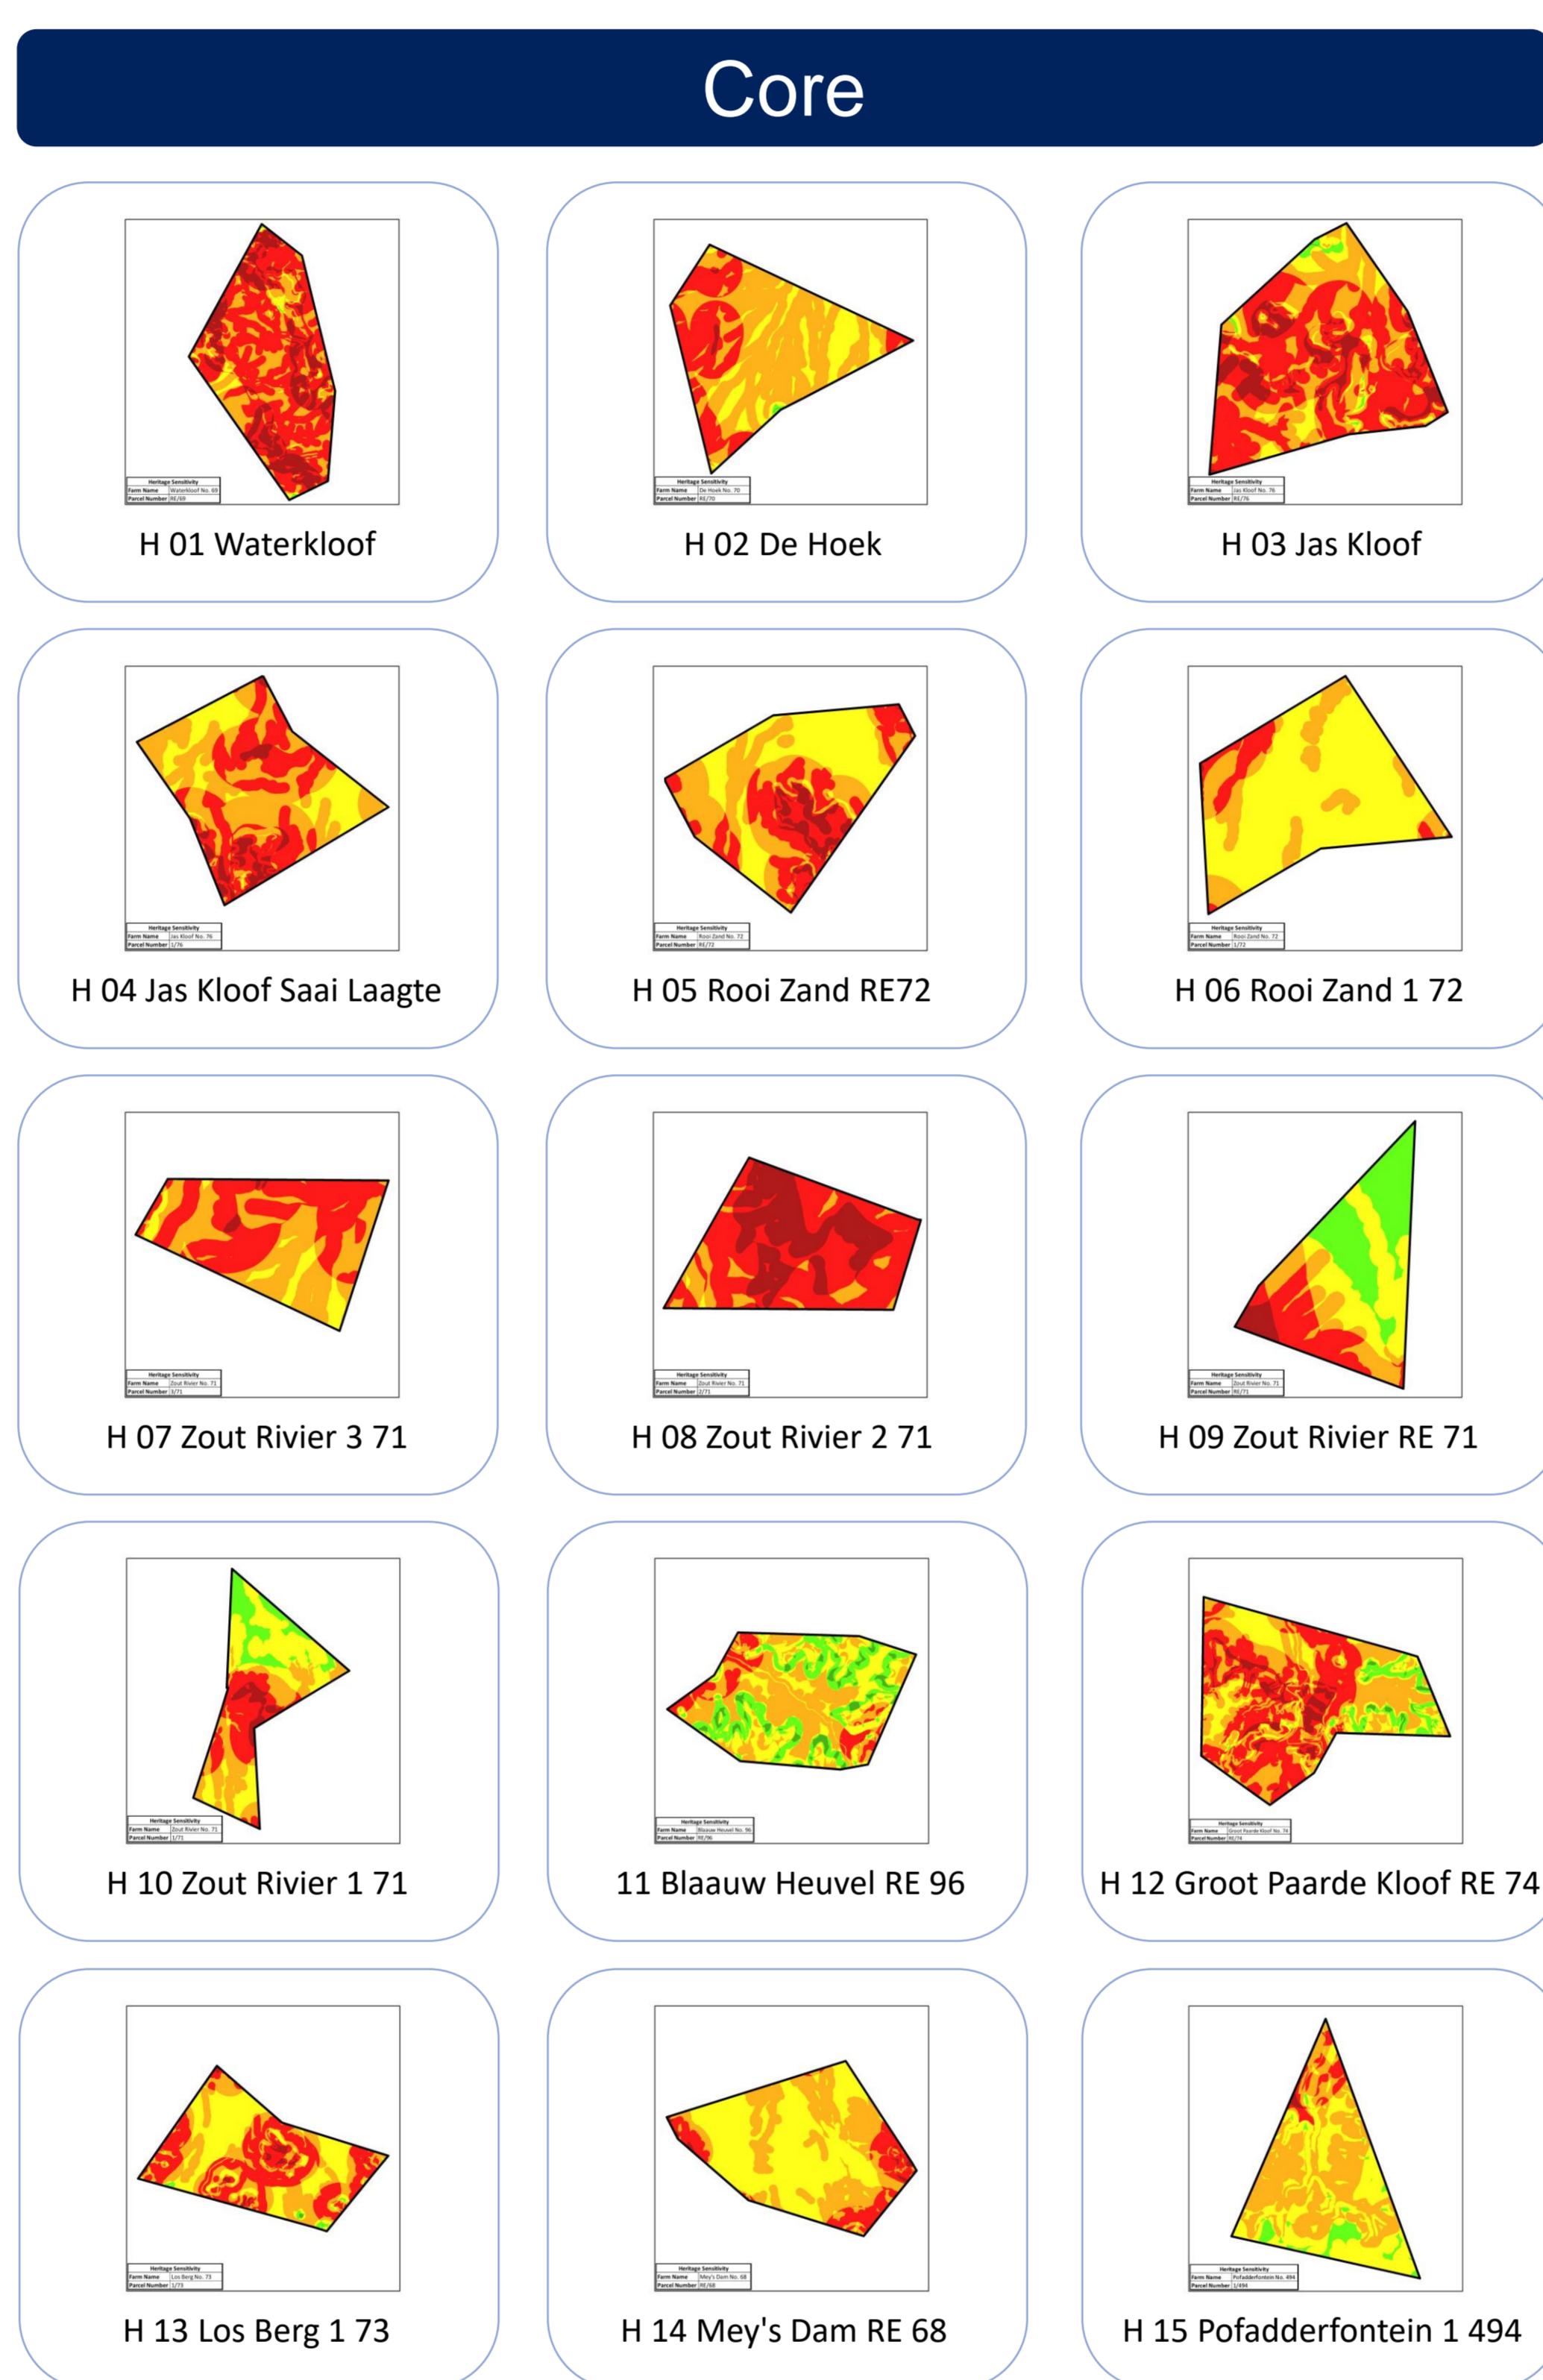

Brandvlei Spiral

Archaeologist

SARAO Site Supervisor

H 38 Die Vanwyksvlei Nedersetting RE 30

Core

Williston Spiral

Carnavon Spiral