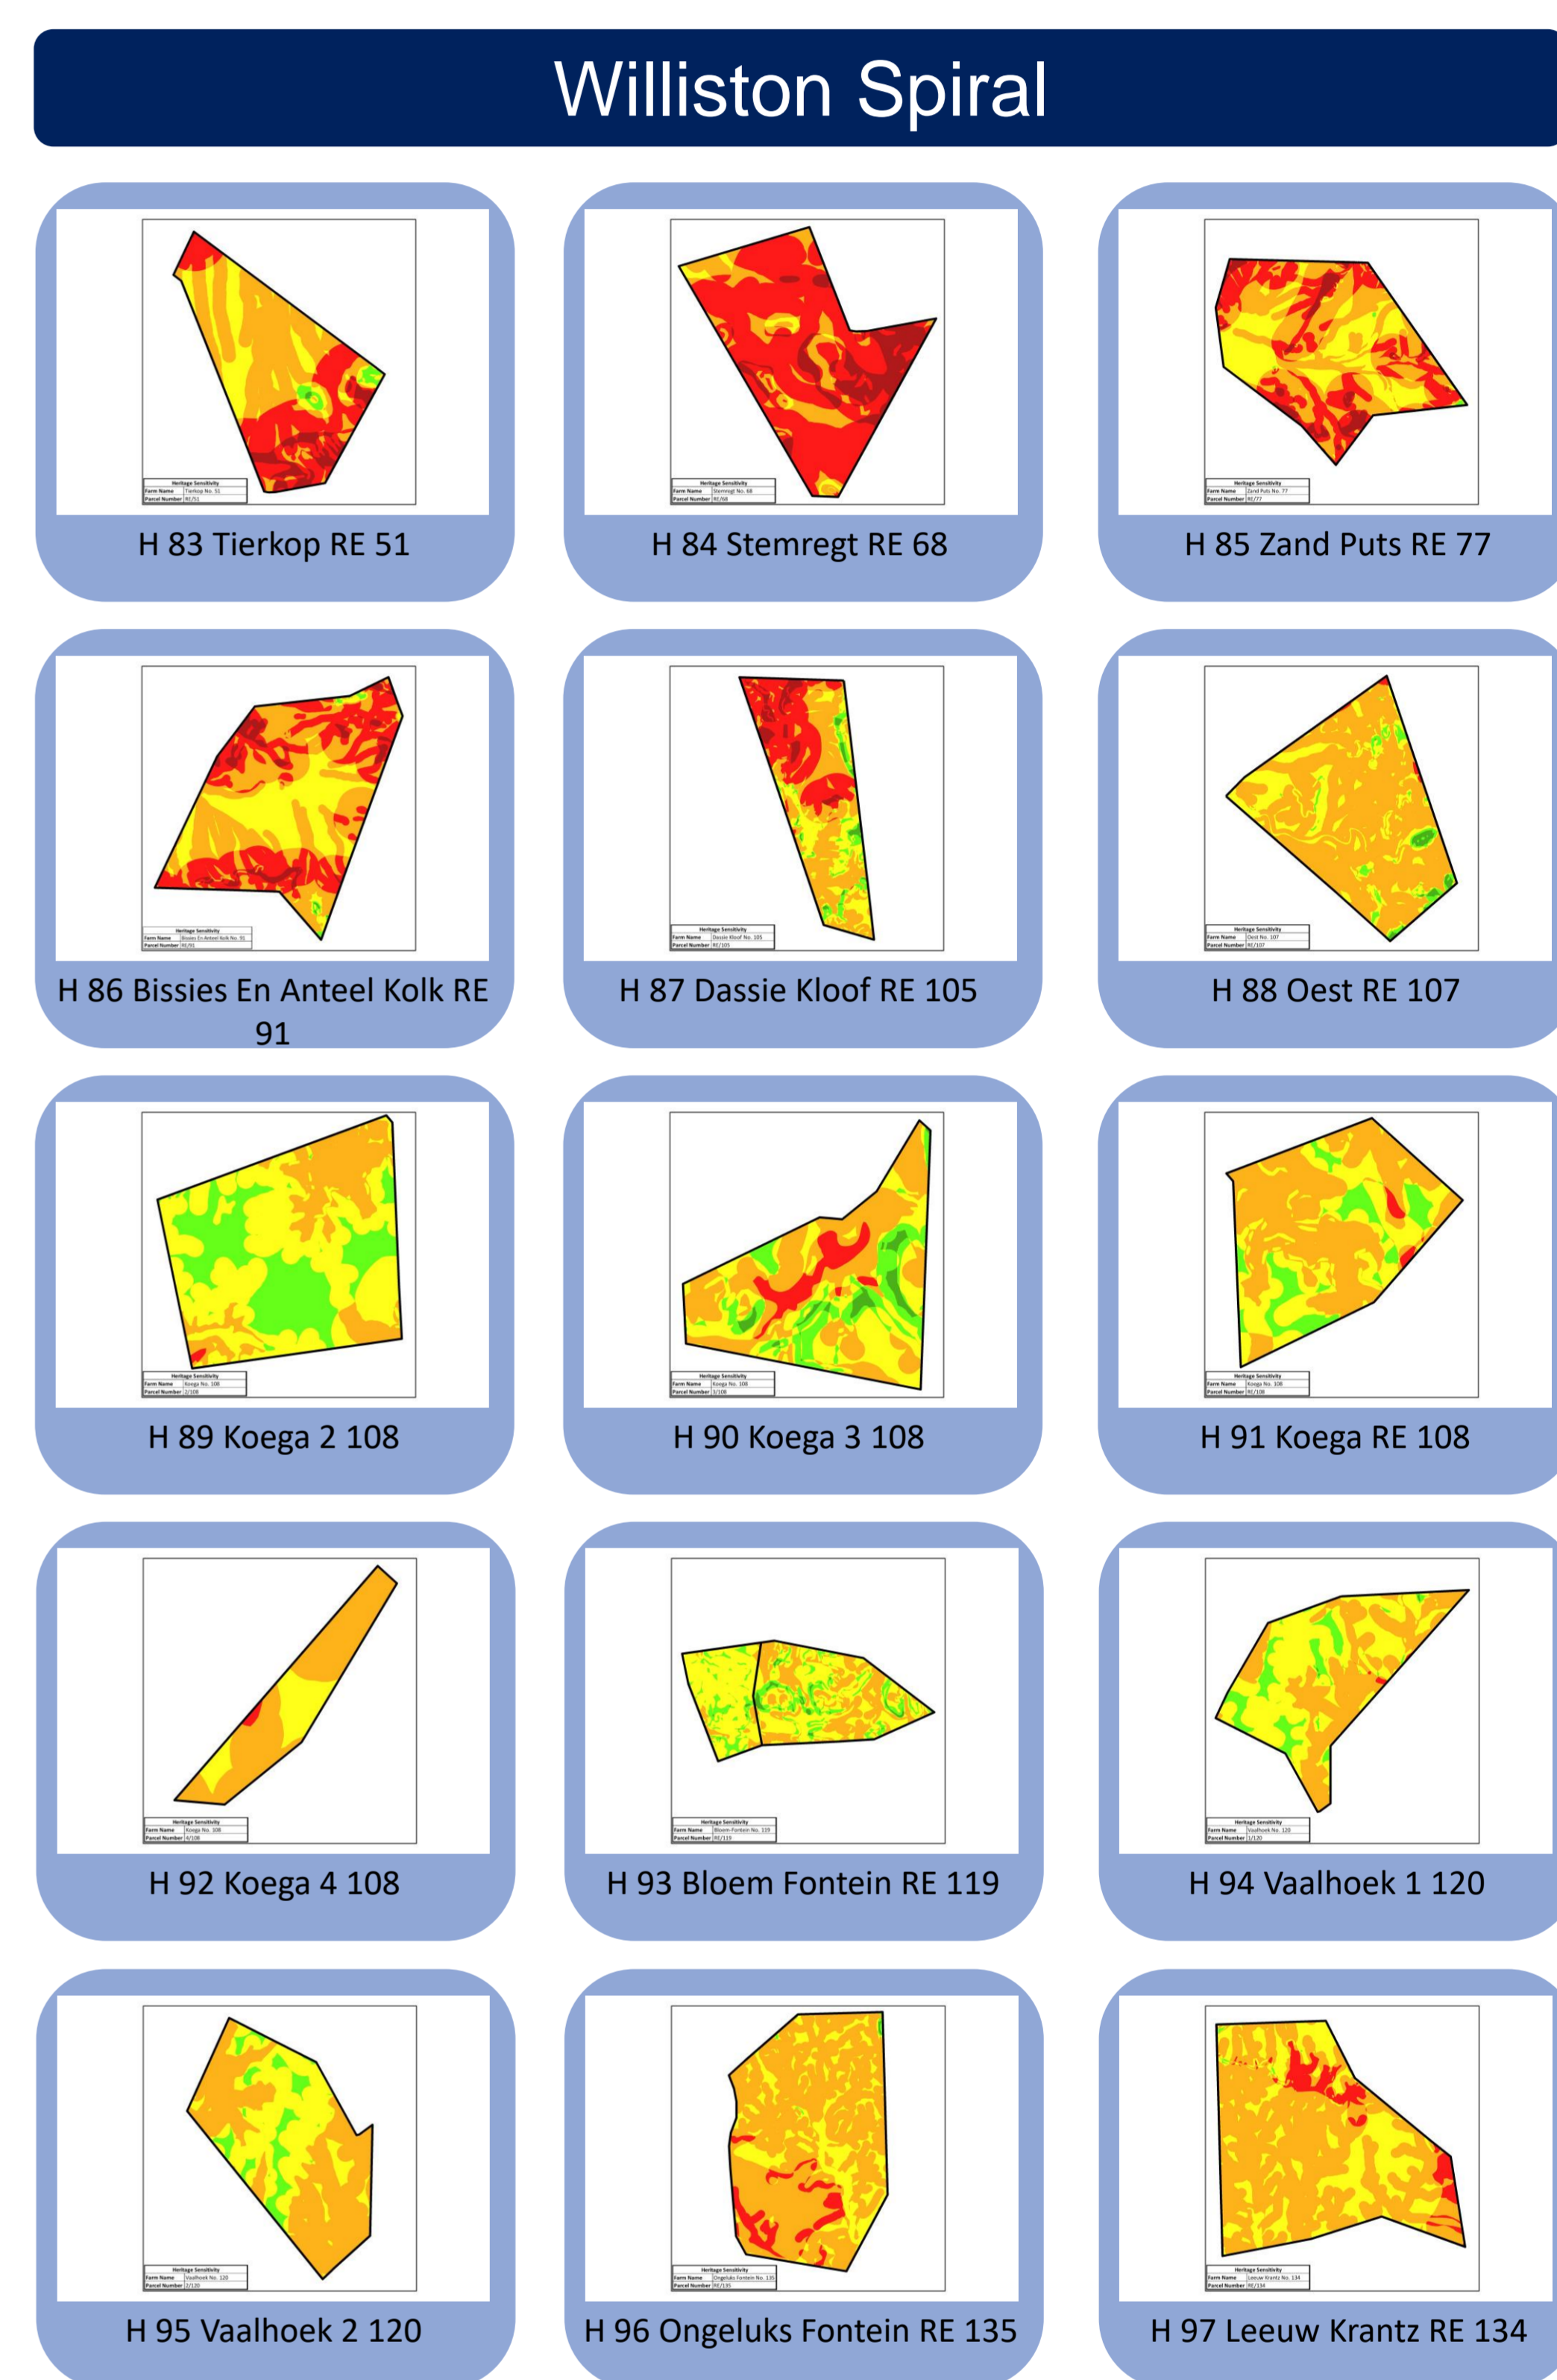

Brandvlei Spiral

Archaeologist

SARAO Site Supervisor

H 38 Die Vanwyksvlei Nedersetting RE 30

Core

Williston Spiral

Carnavon Spiral