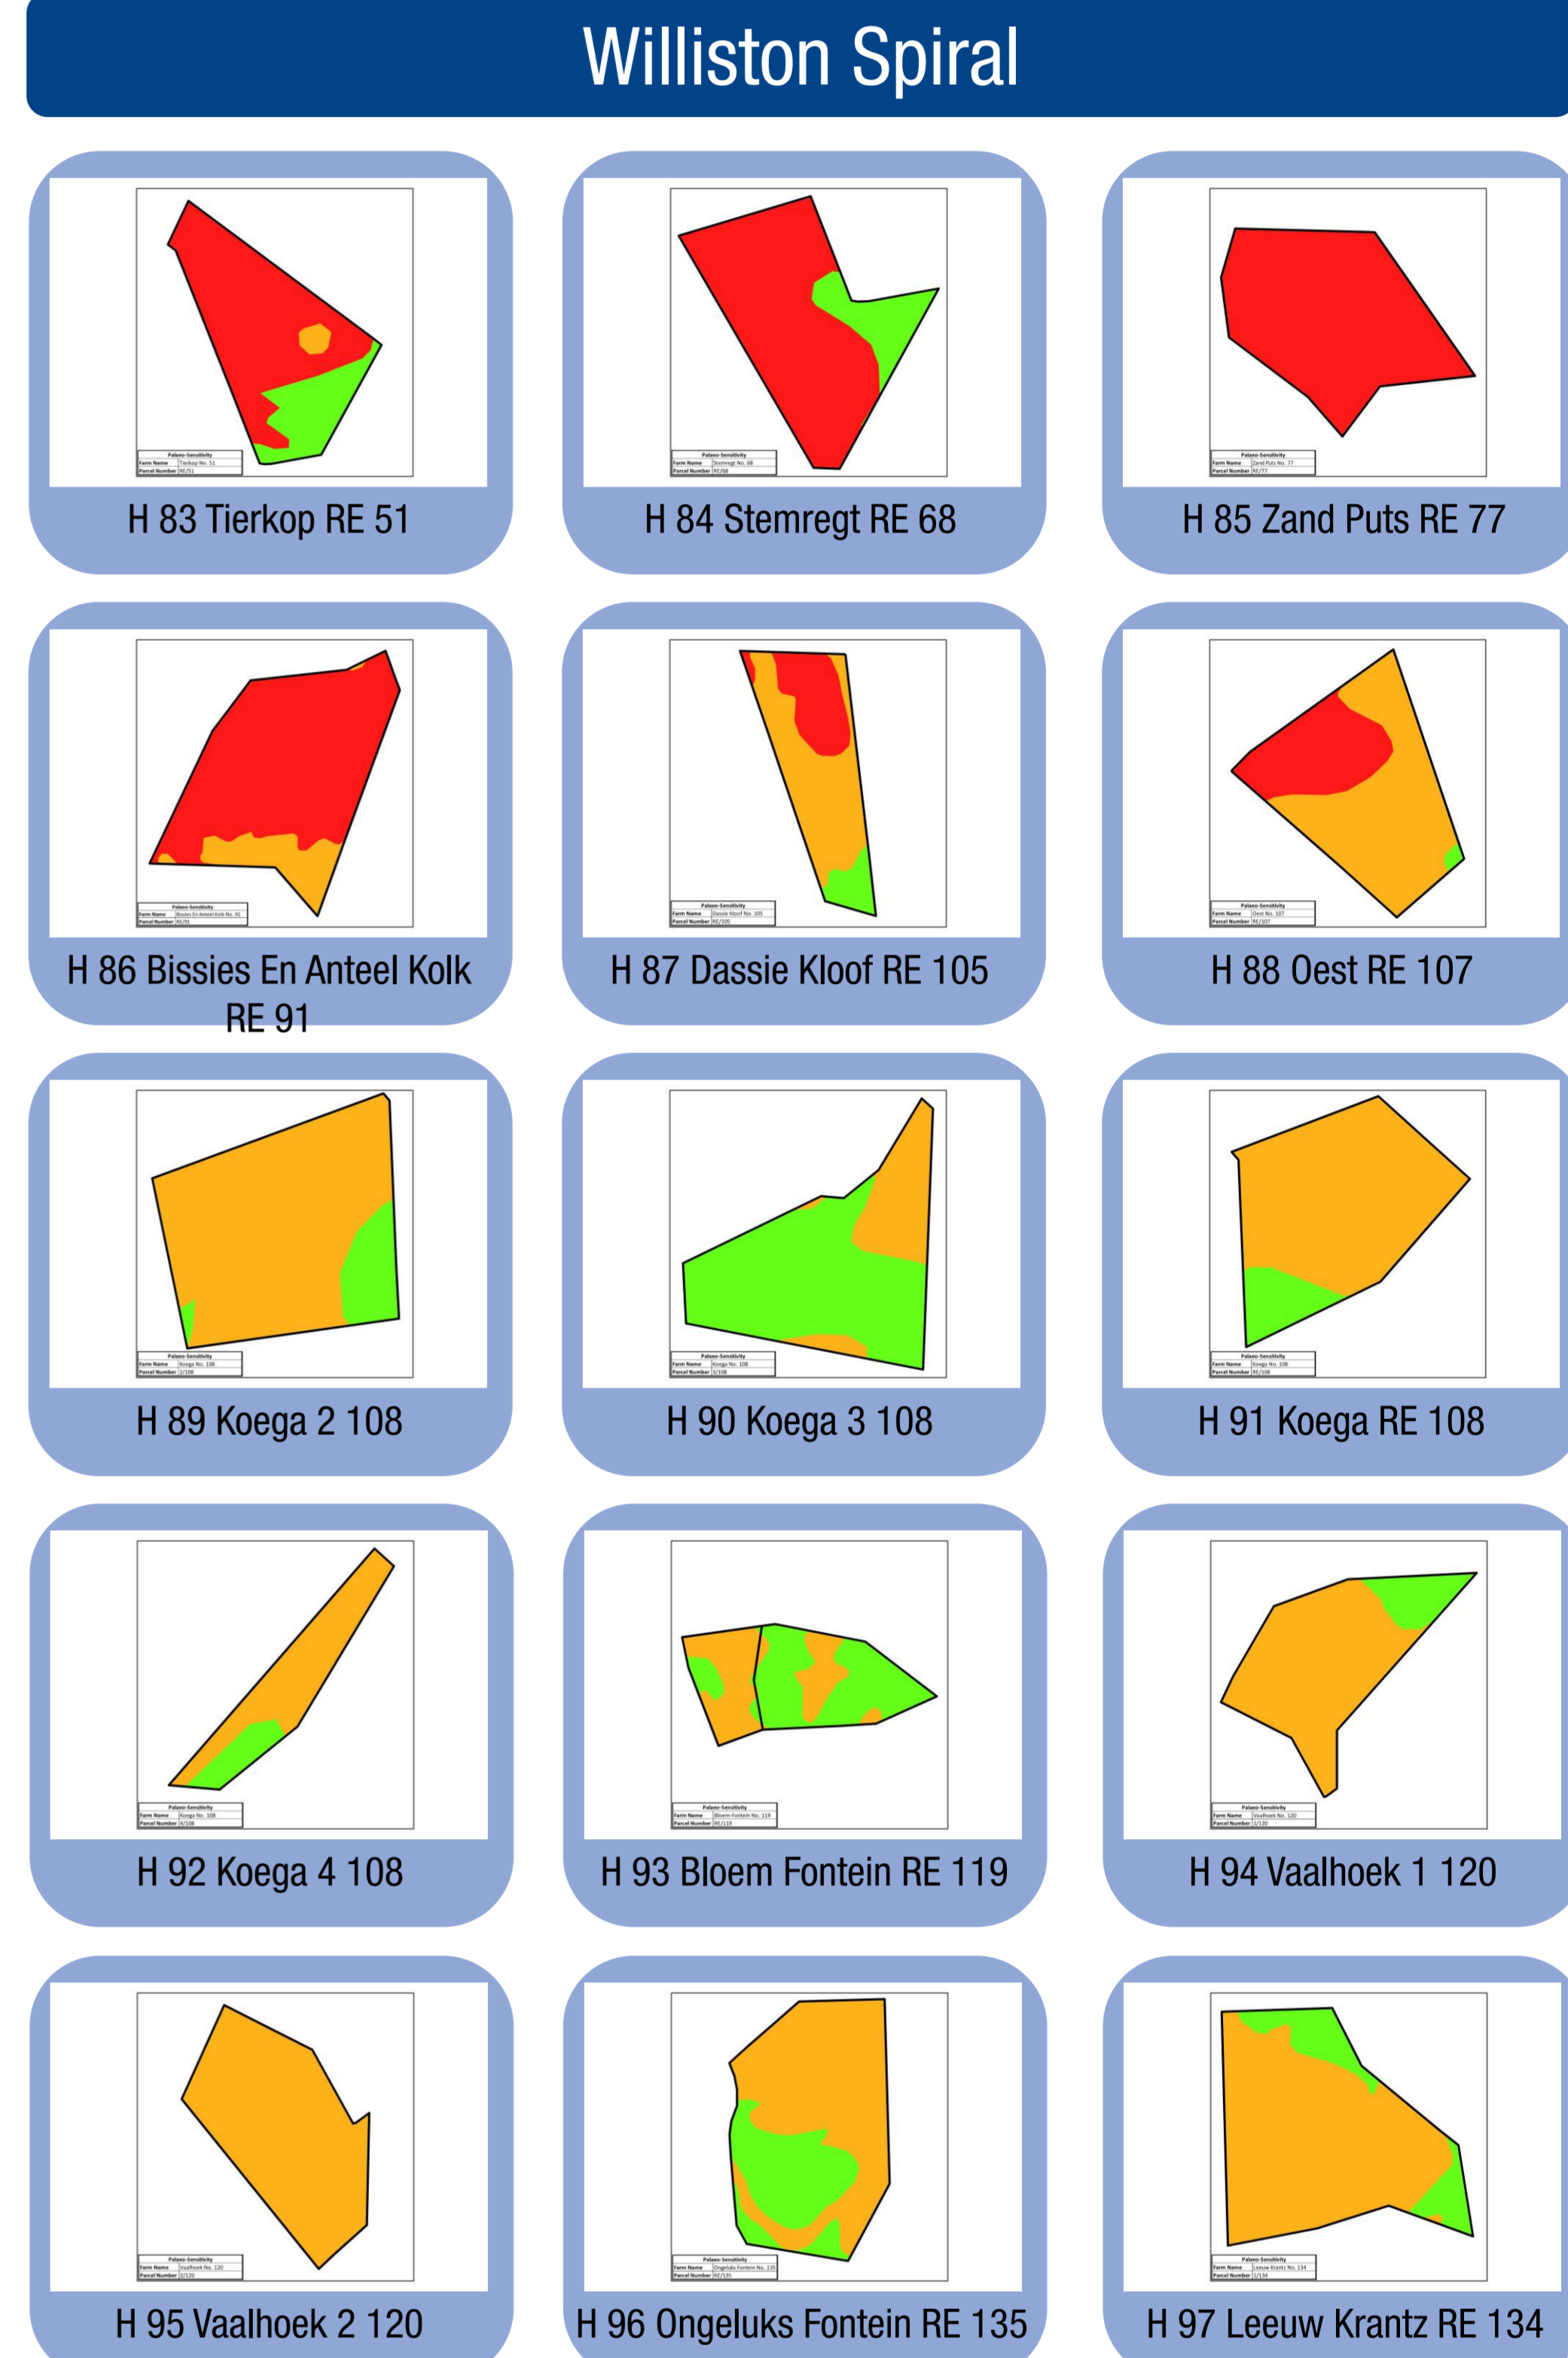

Brandvlei Spiral

Very high	High	Moderate	Low	Negligible
Palaeontologist		SARAO Site Supervisor		
		N/A		

Core

Williston Spiral

Carnavon Spiral