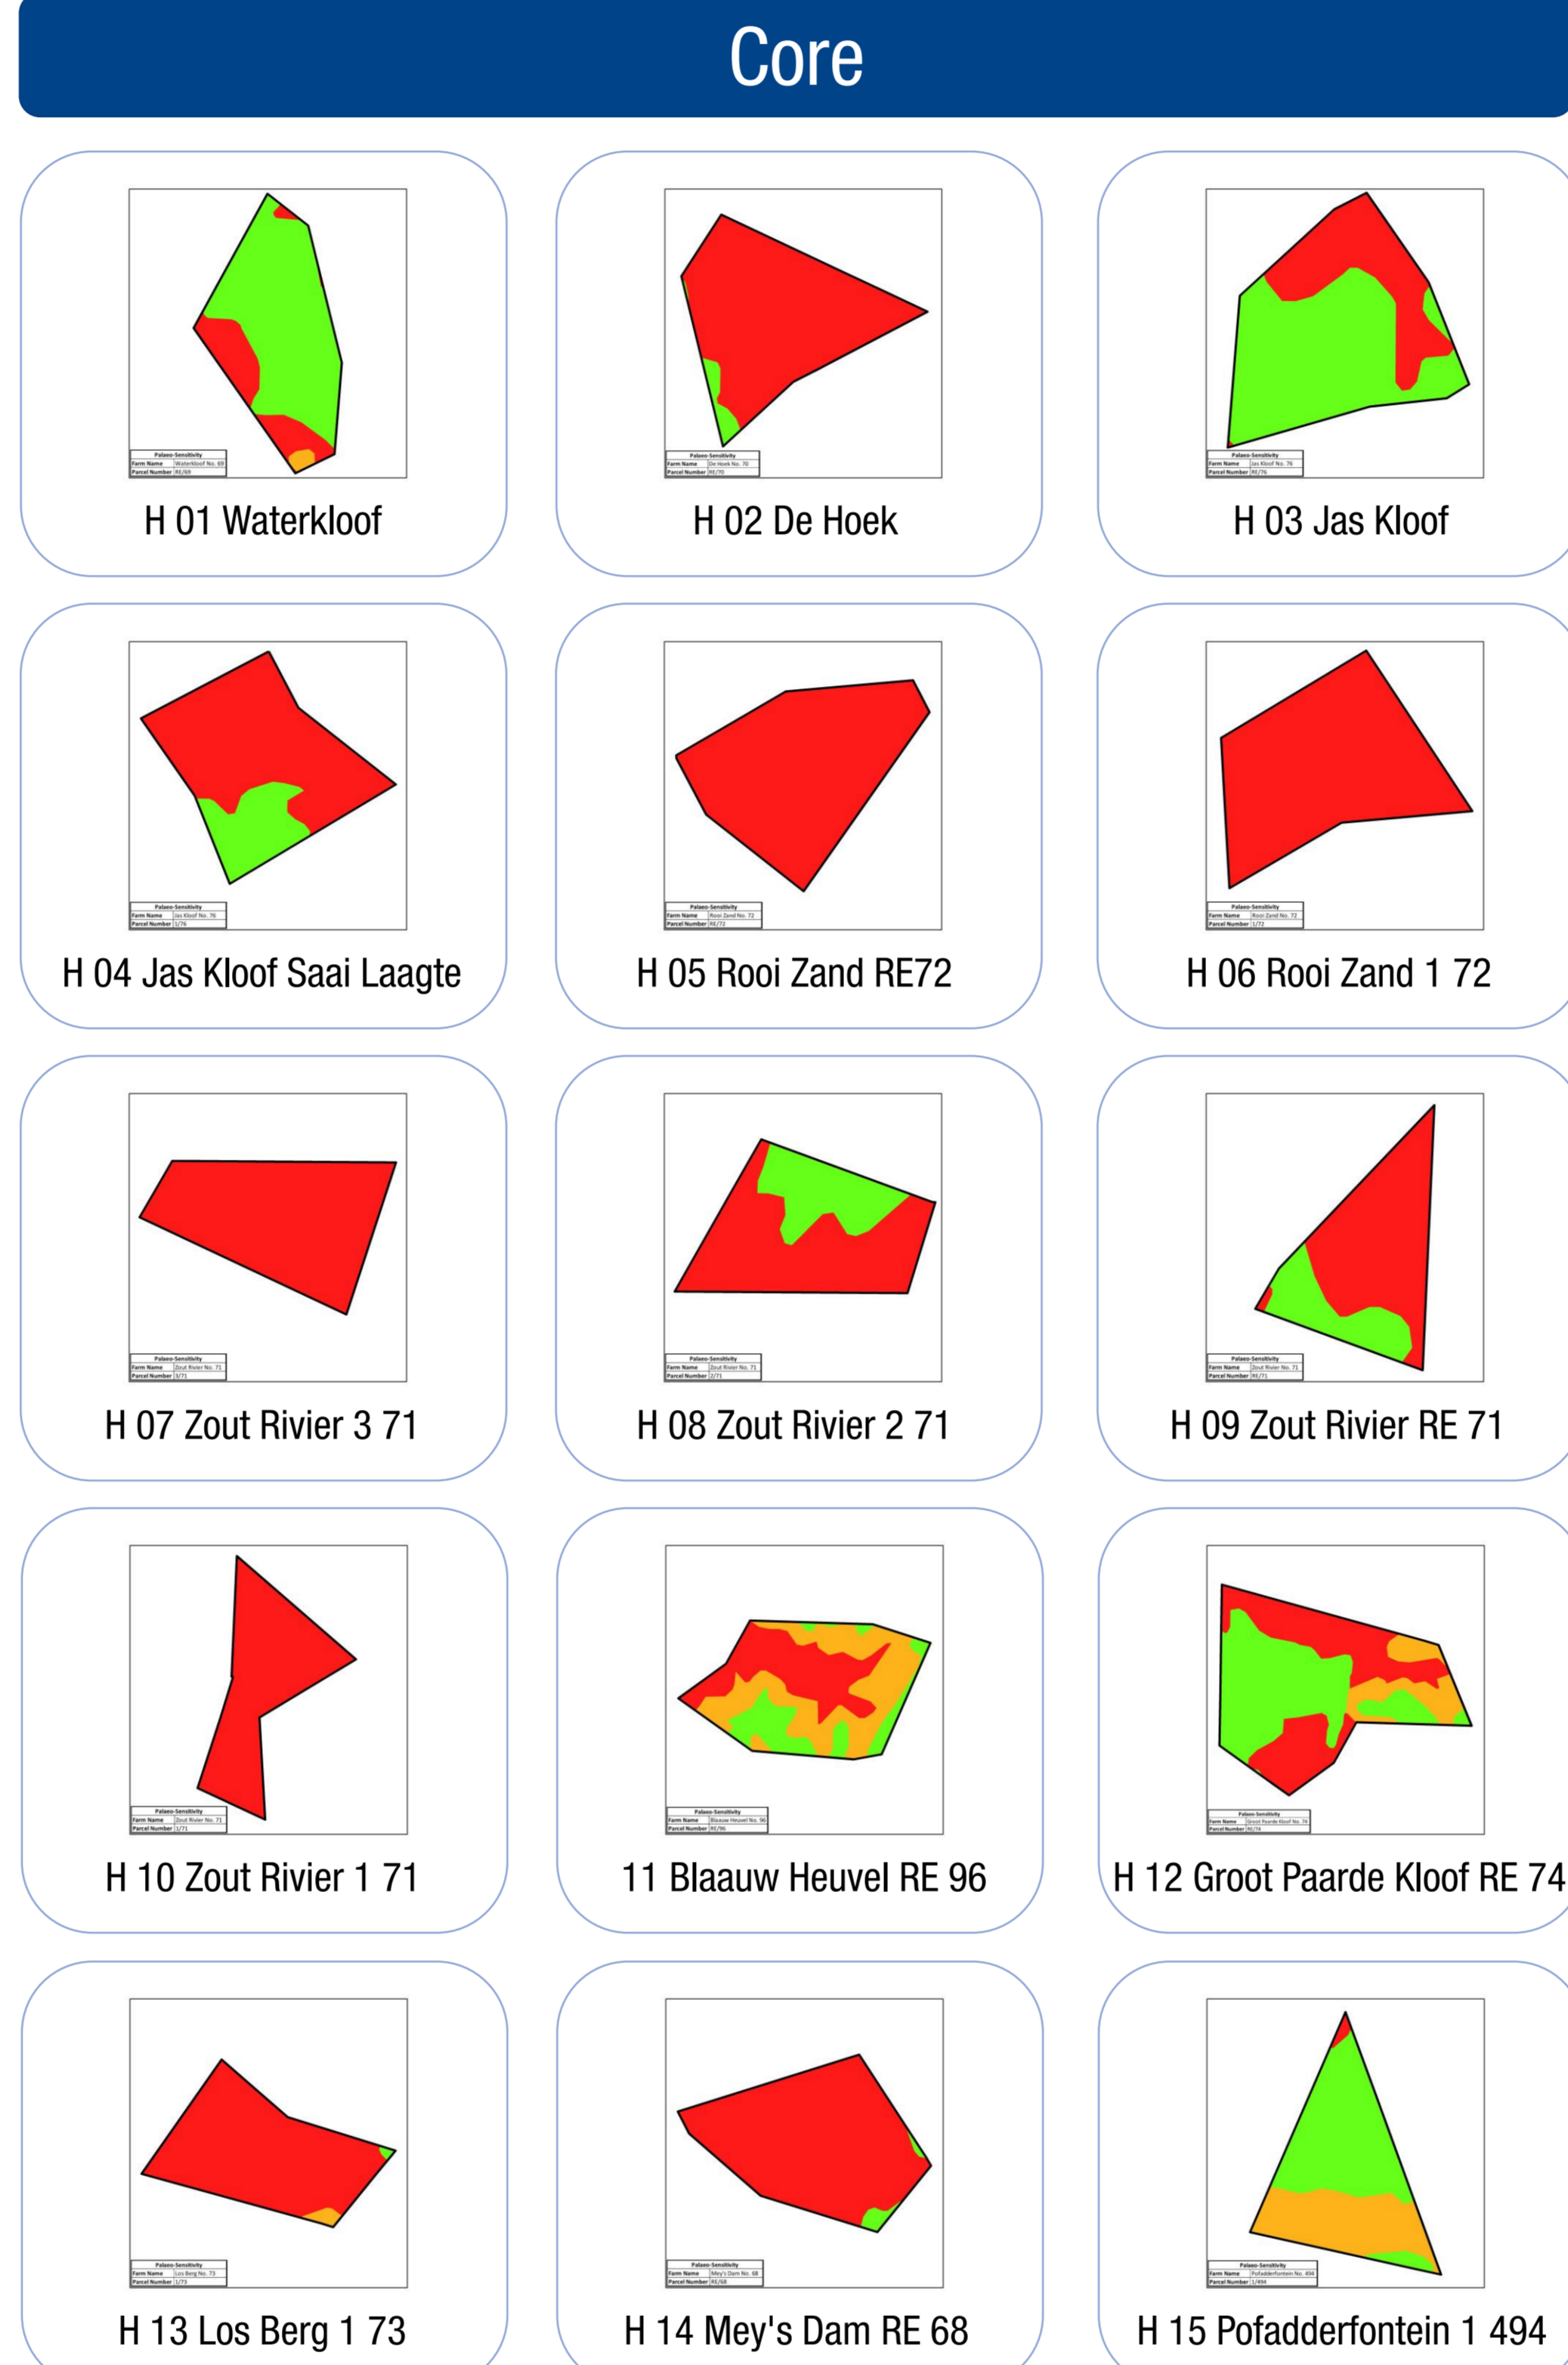

Brandvlei Spiral

Very high	High	Moderate	Low	Negligible
Palaeontologist		SARAO Site Supervisor		
		N/A		

Core

Williston Spiral

Carnavon Spiral