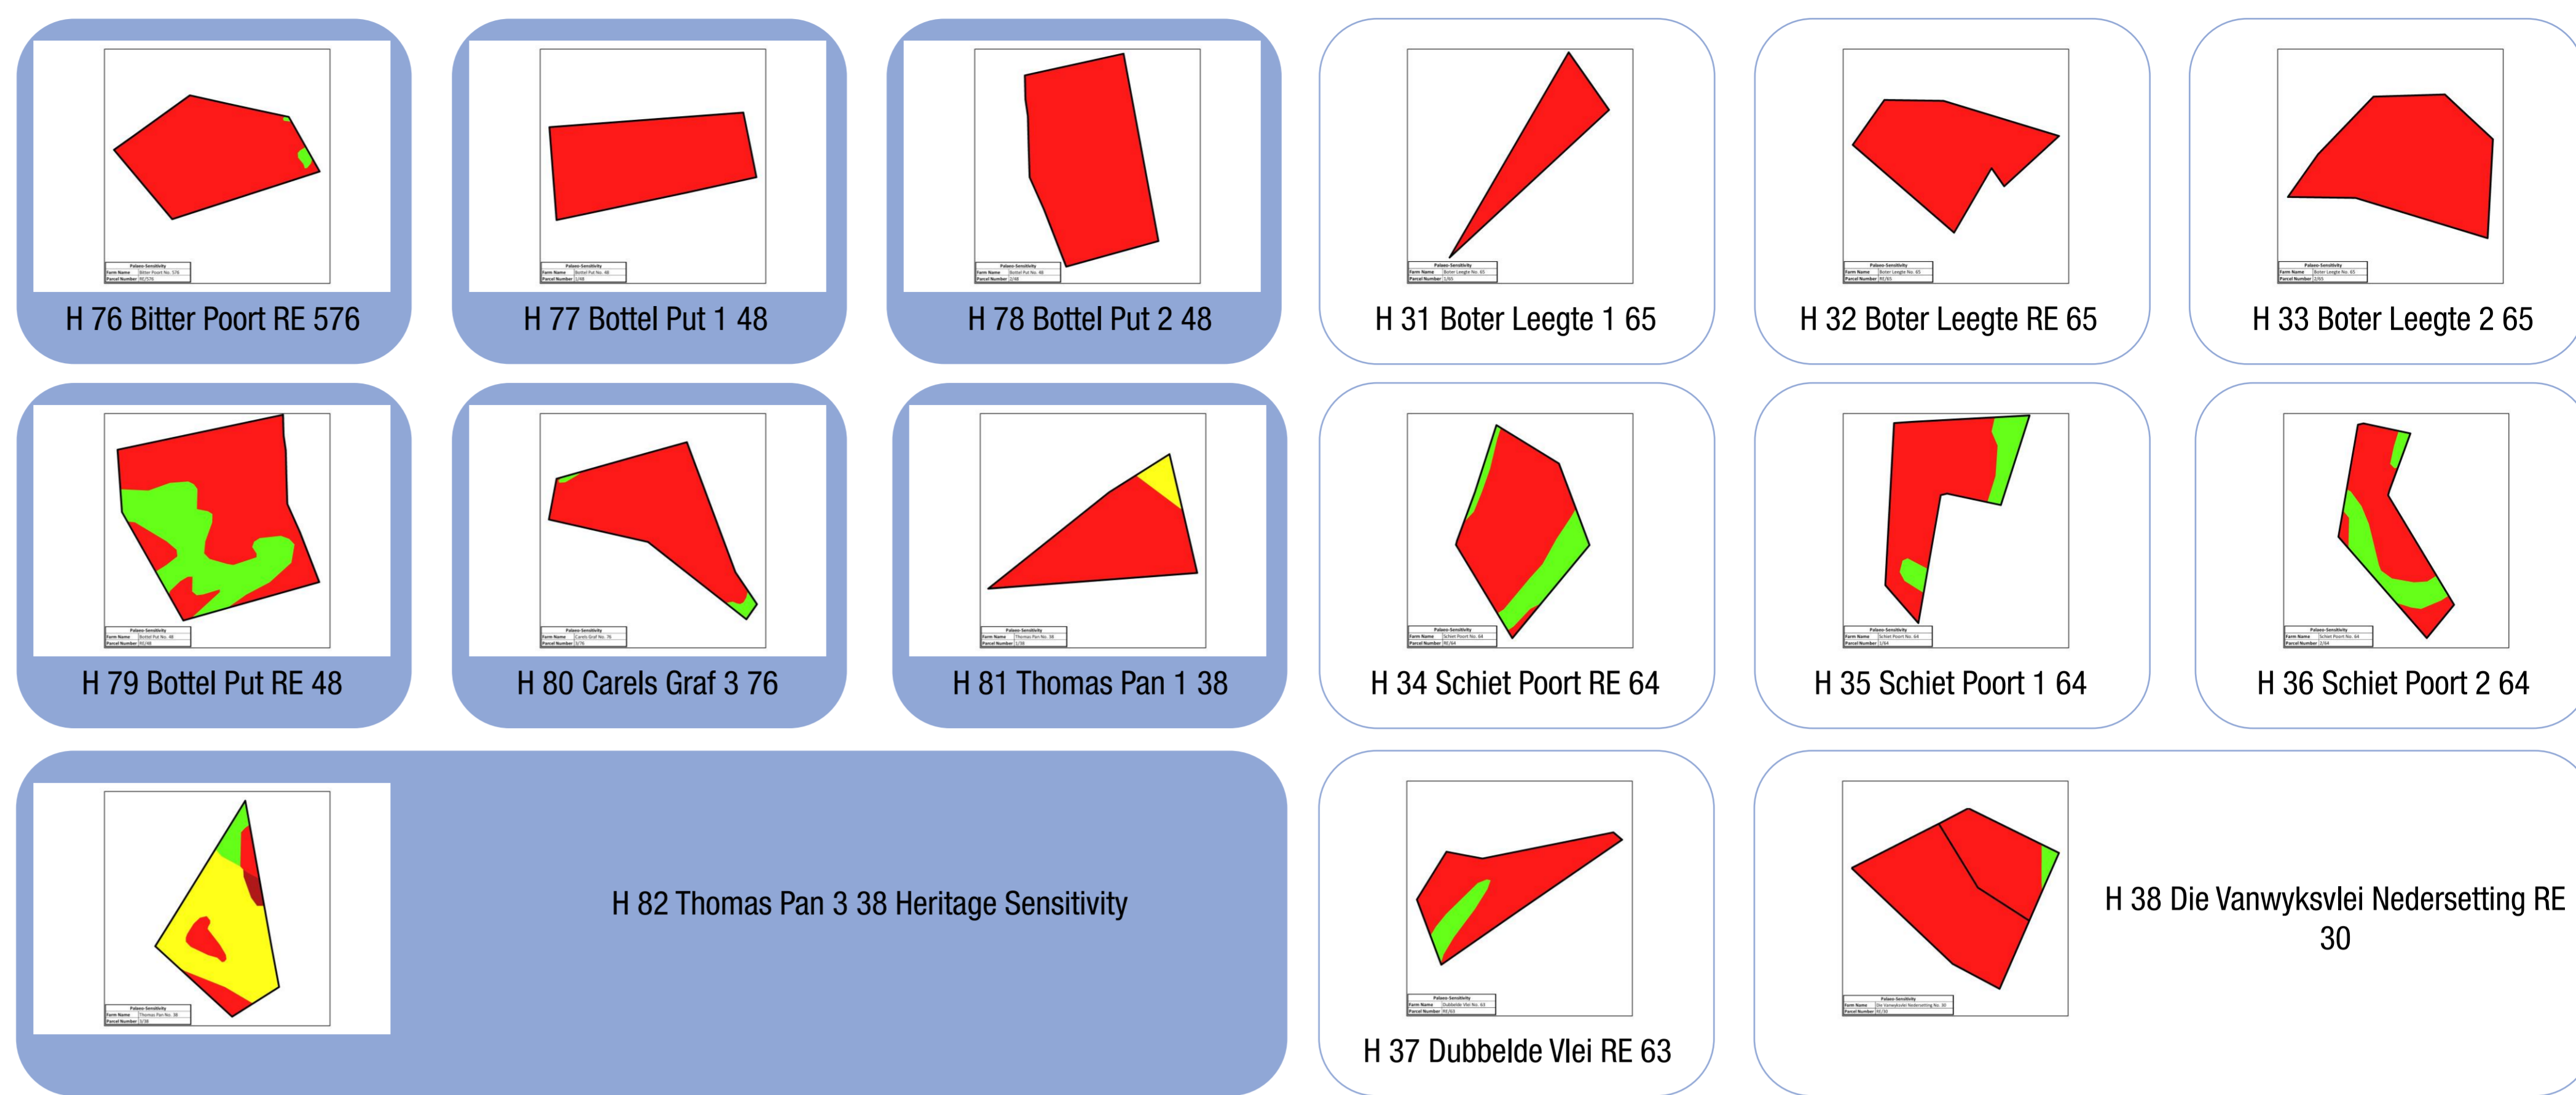

Brandvlei Spiral

Very high	High	Moderate	Low	Negligible
Palaeontologist		SARAO Site Supervisor		
		N/A		

Core

Williston Spiral

Carnavon Spiral