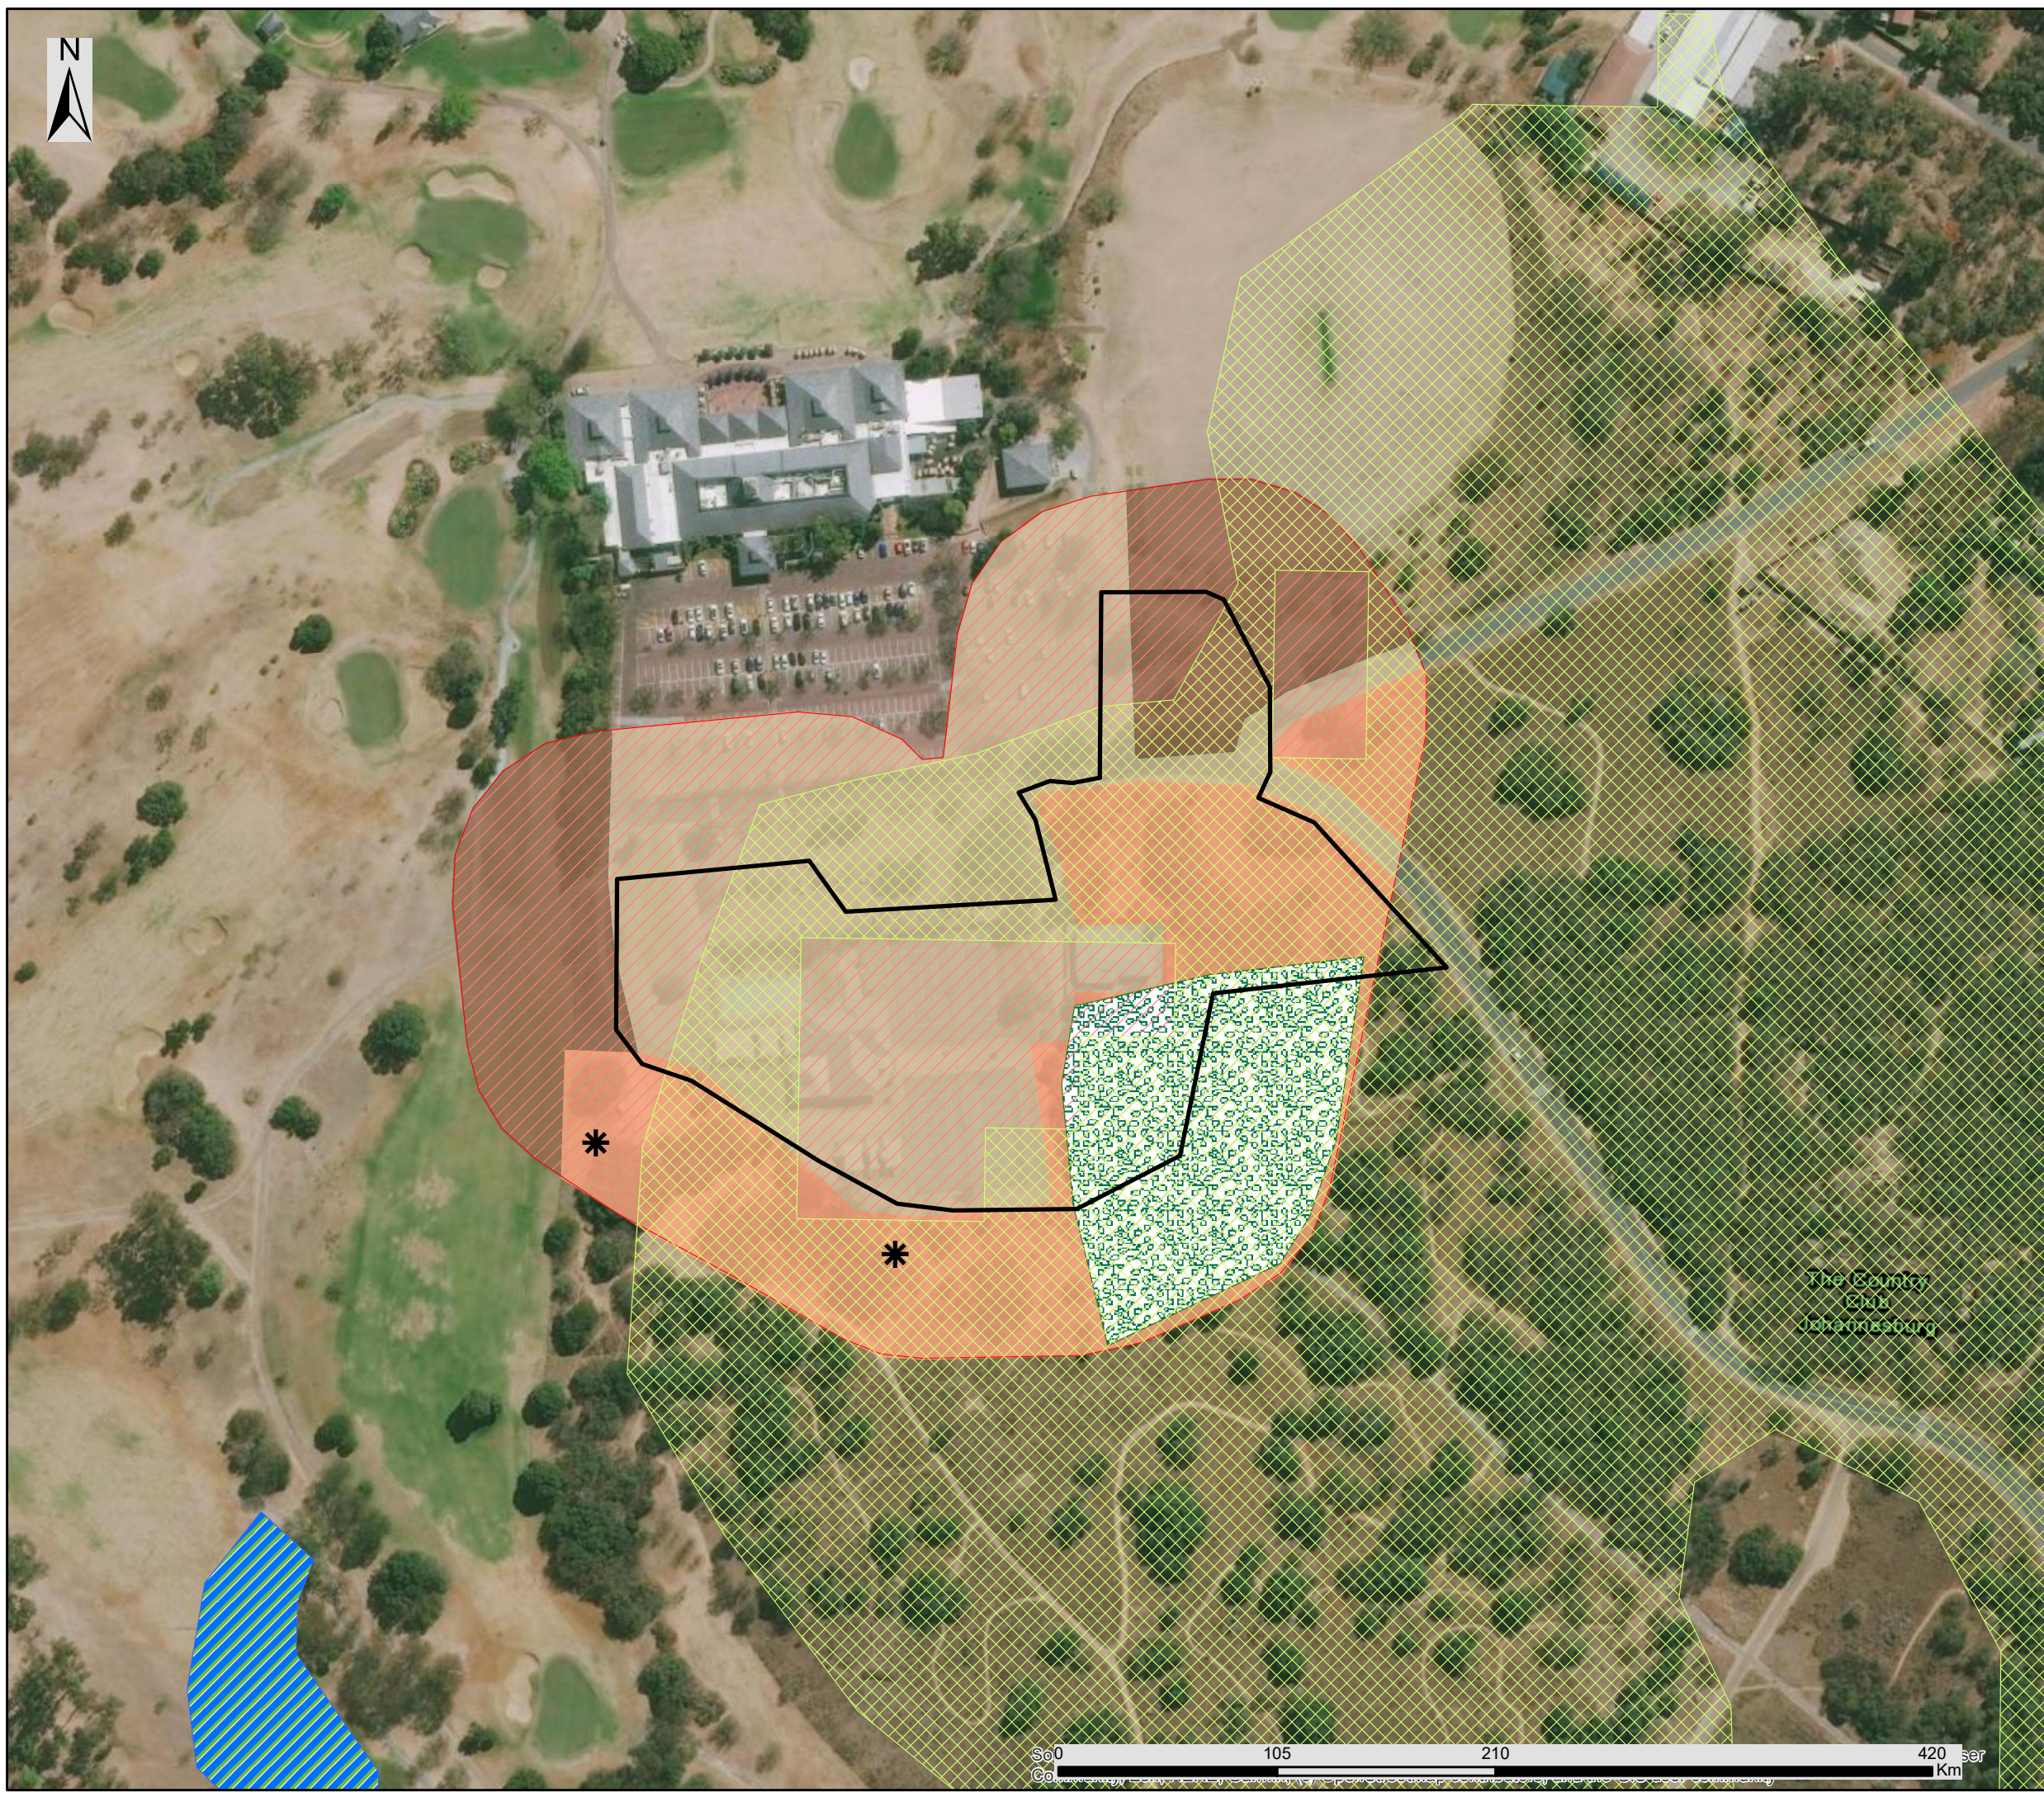

Country Club Johannesburg , Gauteng Province.

Environmental Sensitivity Map

Legend

 Project Area

Environmental Sensitivities

-  CCJ Hypoxis and Orchid Locations
-  Ecological Support Area
-  Land Capability (Medium Sensitivity)
-  Aloe and Protea Locations
-  Critically Modified Grassland (Low Sensitivity)
-  Modified Grassland (Medium Sensitivity)
-  Transformed Grassland (Very Low Sensitivity)
-  NFEPA Wetlands

The Country
Club
Johannesburg

Scale: 1: 25 000
Projection: LO25
Map Reference: Country Club Johannesburg

savannah
environmental