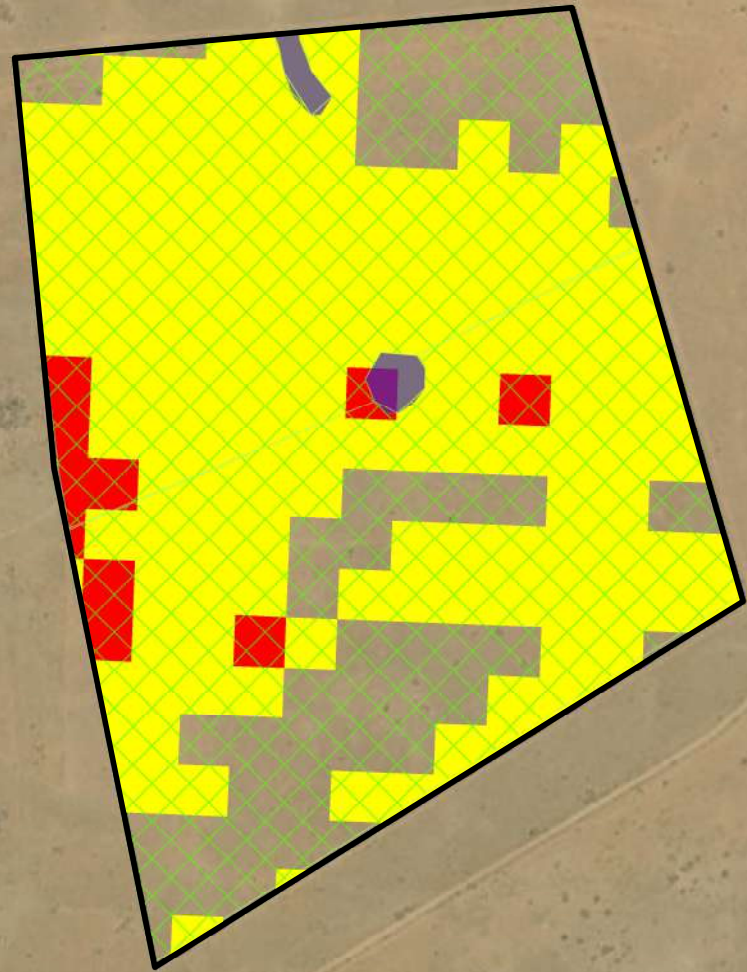

Kiara PV1

North West Province

Locality Map

Legend

- Town
- Eskom Substation
- ▲ Watershed MTS
- Existing Power Line
- Main Road
- Perennial River
- - - Non-perennial River
- Kiara PV1

Scale: 1:70 000
 Projection: GCS_WGS_1984
 Map Ref: Kiara PV1 Locality Map

Source: Esri, Maxar, Earthstar Geographics, and the GIS User Community

Kiara PV 1 North West Province Preliminary Sensitivity Map

Legend

 Kiara PV1

Environmental Sensitivities

-  High Soil Sensitivity
-  Medium Soil Sensitivity
-  Carletonville Dolomite Grassland/
Open Grasslands with bush clump
mosaic (Medium Sensitivity)
-  Artificial livestock watering points
(High Avifaunal Sensitivity)
-  Open grassland with bush clump
mosaics (Medium Avifaunal
Sensitivity)

Scale: 1:70 000
Projection: GCS_WGS_1984
Map Ref: Kiara Sensitivity Map

Kiara PV Cluster North West Province

Locality Map

Legend

-  Town
-  Eskom Substation
-  Watershed MTS
- Existing Power Line
- Main Road
- Perennial River
- Non-perennial River
-  Kiara PV1
-  Kiara PV2
-  Kiara PV3
-  Kiara PV4
-  Kiara PV5
-  Kiara PV6
-  Kiara PV7

Scale: 1:70 000
Projection: GCS_WGS_1984
Map Ref: Kiara PV Cluster Locality Map

Source: Esri, Maxar, Earthstar Geographics, and the CNR User Community

Kiara PV Cluster North West Province

Cumulative Map

Legend