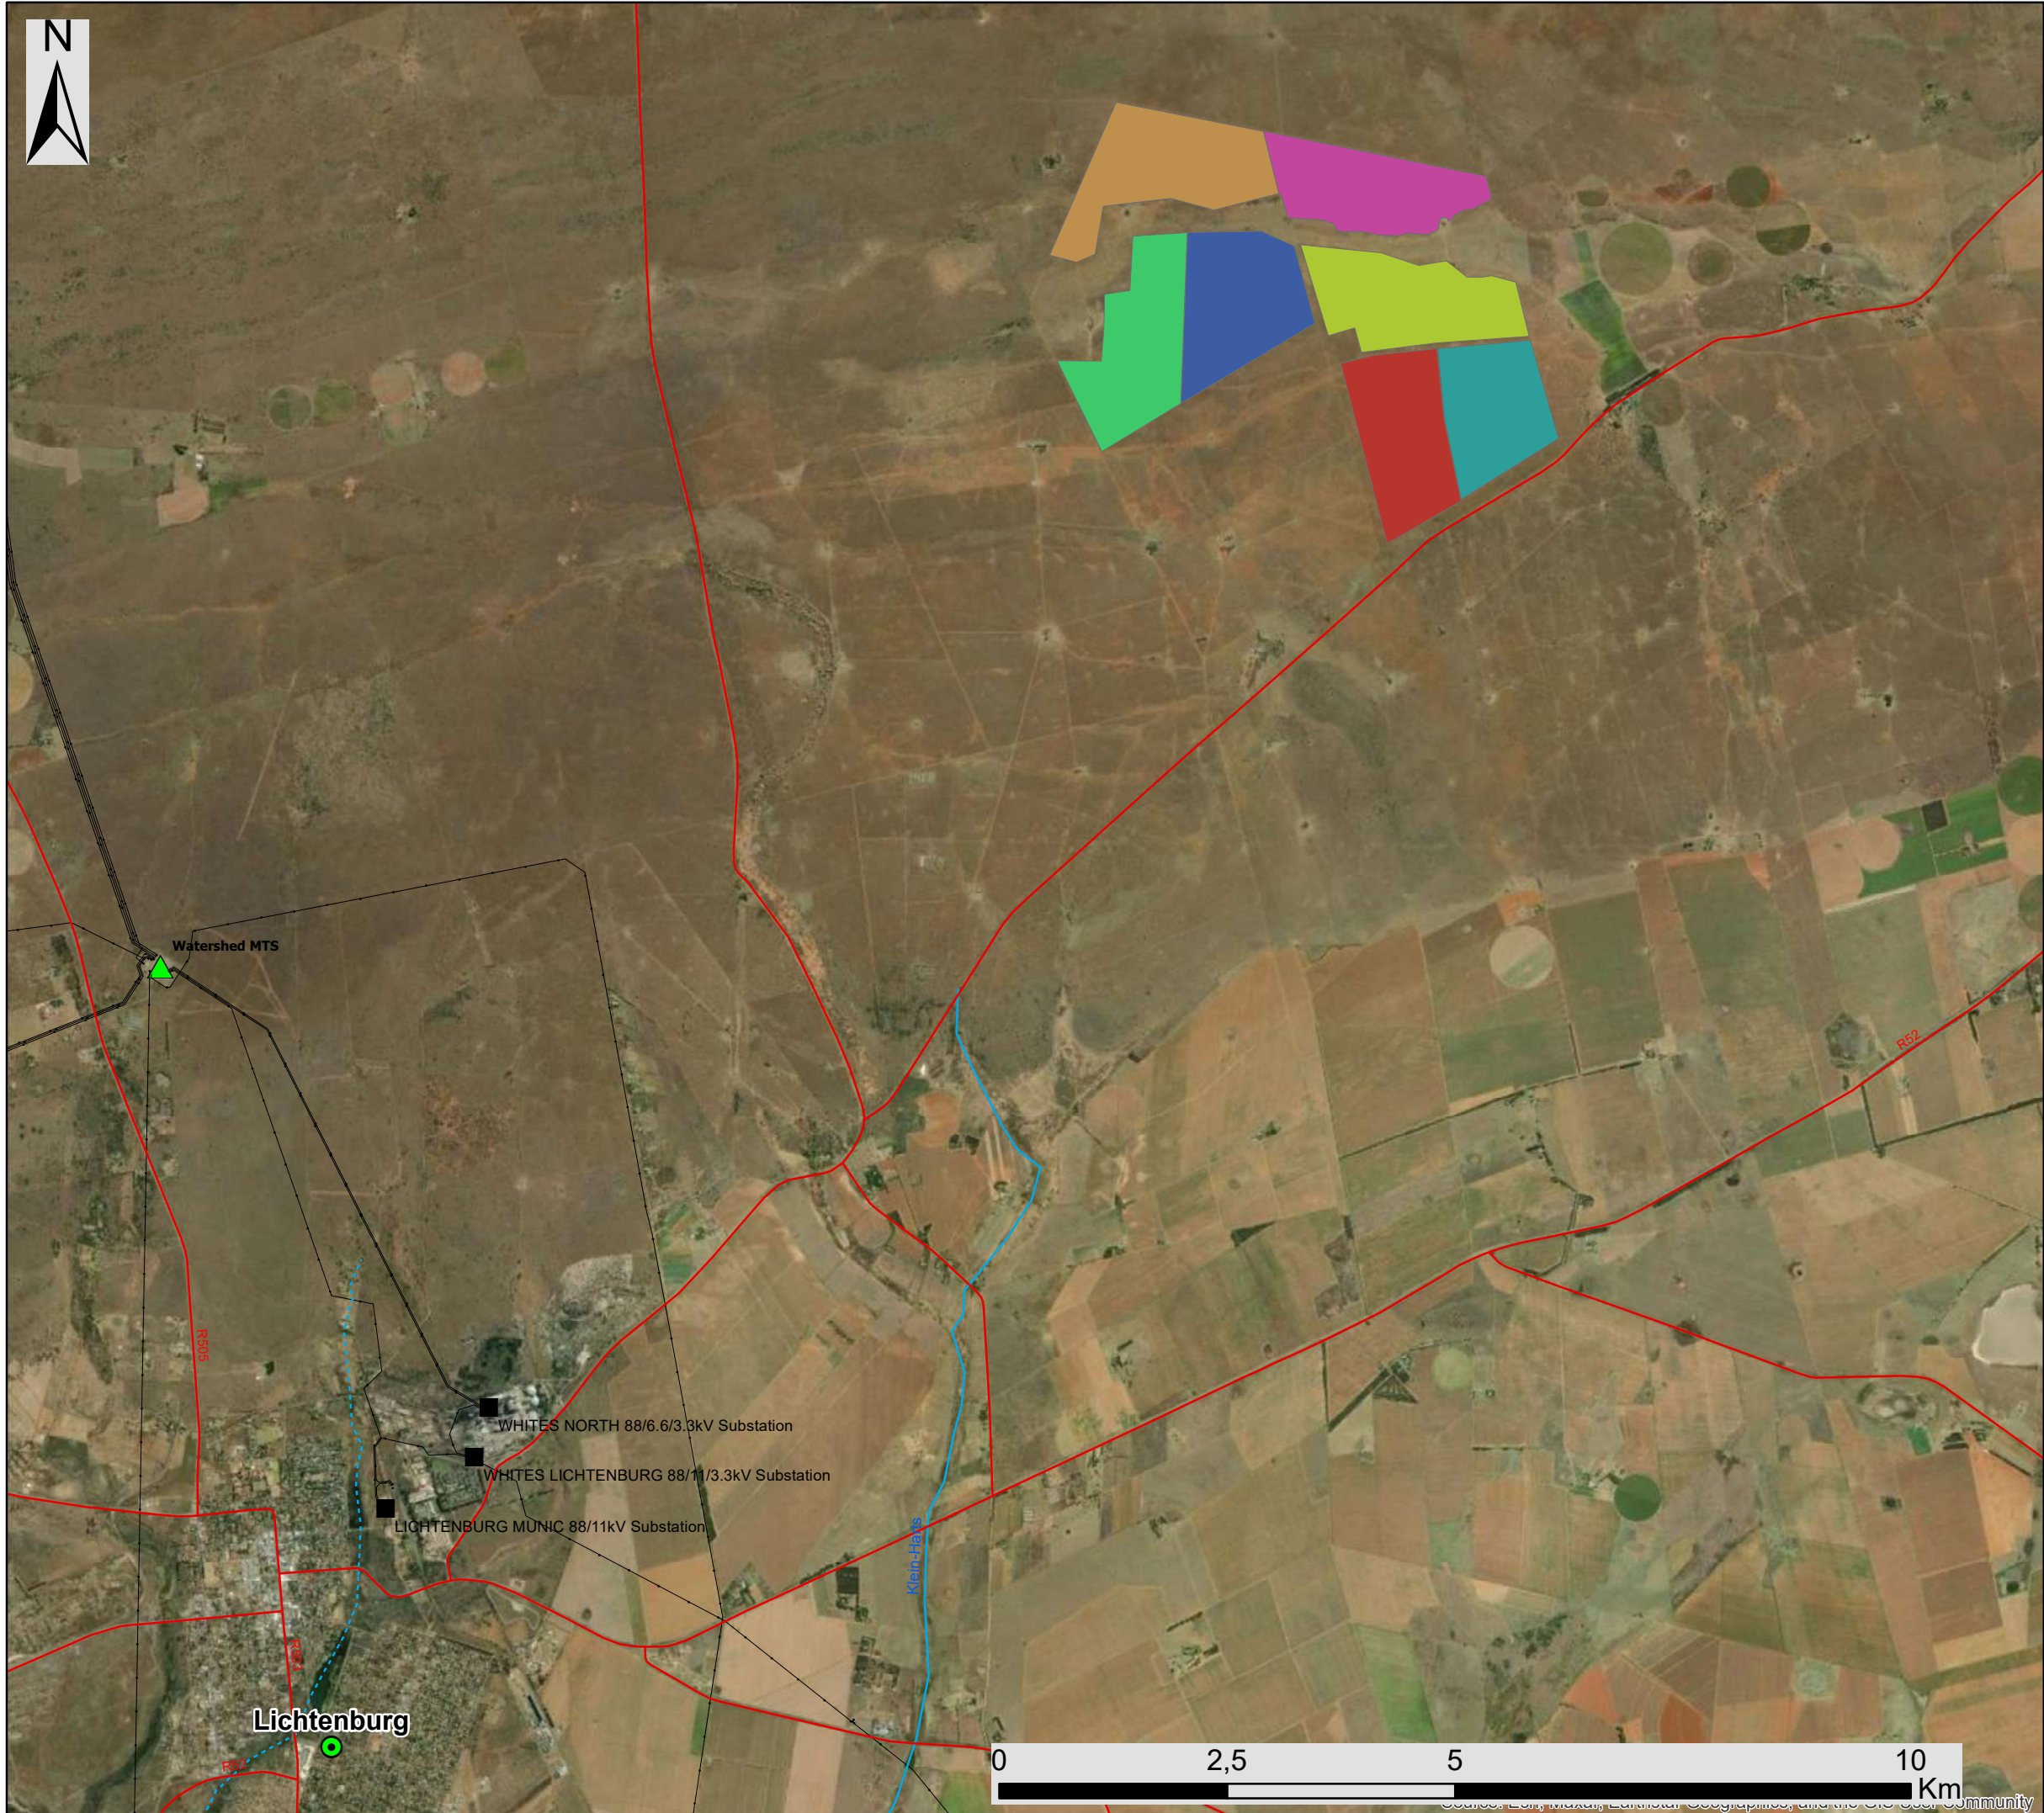

Source: Esri, Maxar, Earthstar Geographics, and the GIS User Community

Kiara PV 1 North West Province Preliminary Sensitivity Map

Legend

 Kiara PV1

Environmental Sensitivities

-  High Soil Sensitivity
-  Medium Soil Sensitivity
-  Carletonville Dolomite Grassland/
Open Grasslands with bush clump
mosaic (Medium Sensitivity)
-  Artificial livestock watering points
(High Avifaunal Sensitivity)
-  Open grassland with bush clump
mosaics (Medium Avifaunal
Sensitivity)

Scale: 1:70 000
Projection: GCS_WGS_1984
Map Ref: Kiara Sensitivity Map

Kiara PV Cluster North West Province

Locality Map

Legend

-  Town
-  Eskom Substation
-  Watershed MTS
- Existing Power Line
- Main Road
- Perennial River
- Non-perennial River
-  Kiara PV1
-  Kiara PV2
-  Kiara PV3
-  Kiara PV4
-  Kiara PV5
-  Kiara PV6
-  Kiara PV7

Scale: 1:70 000
Projection: GCS_WGS_1984
Map Ref: Kiara PV Cluster Locality Map

Source: Esri, Maxar, Earthstar Geographics, and the CNR User Community

Kiara PV Cluster North West Province

Cumulative Map

Legend

-  Town
-  Eskom Substation
-  Watershed MTS
- Existing Power Line
- Main Road
- Perennial River
- Non-perennial River
- Kiara PV1
- Kiara PV2
- Kiara PV3
- Kiara PV4
- Kiara PV5
- Kiara PV6
- Kiara PV7