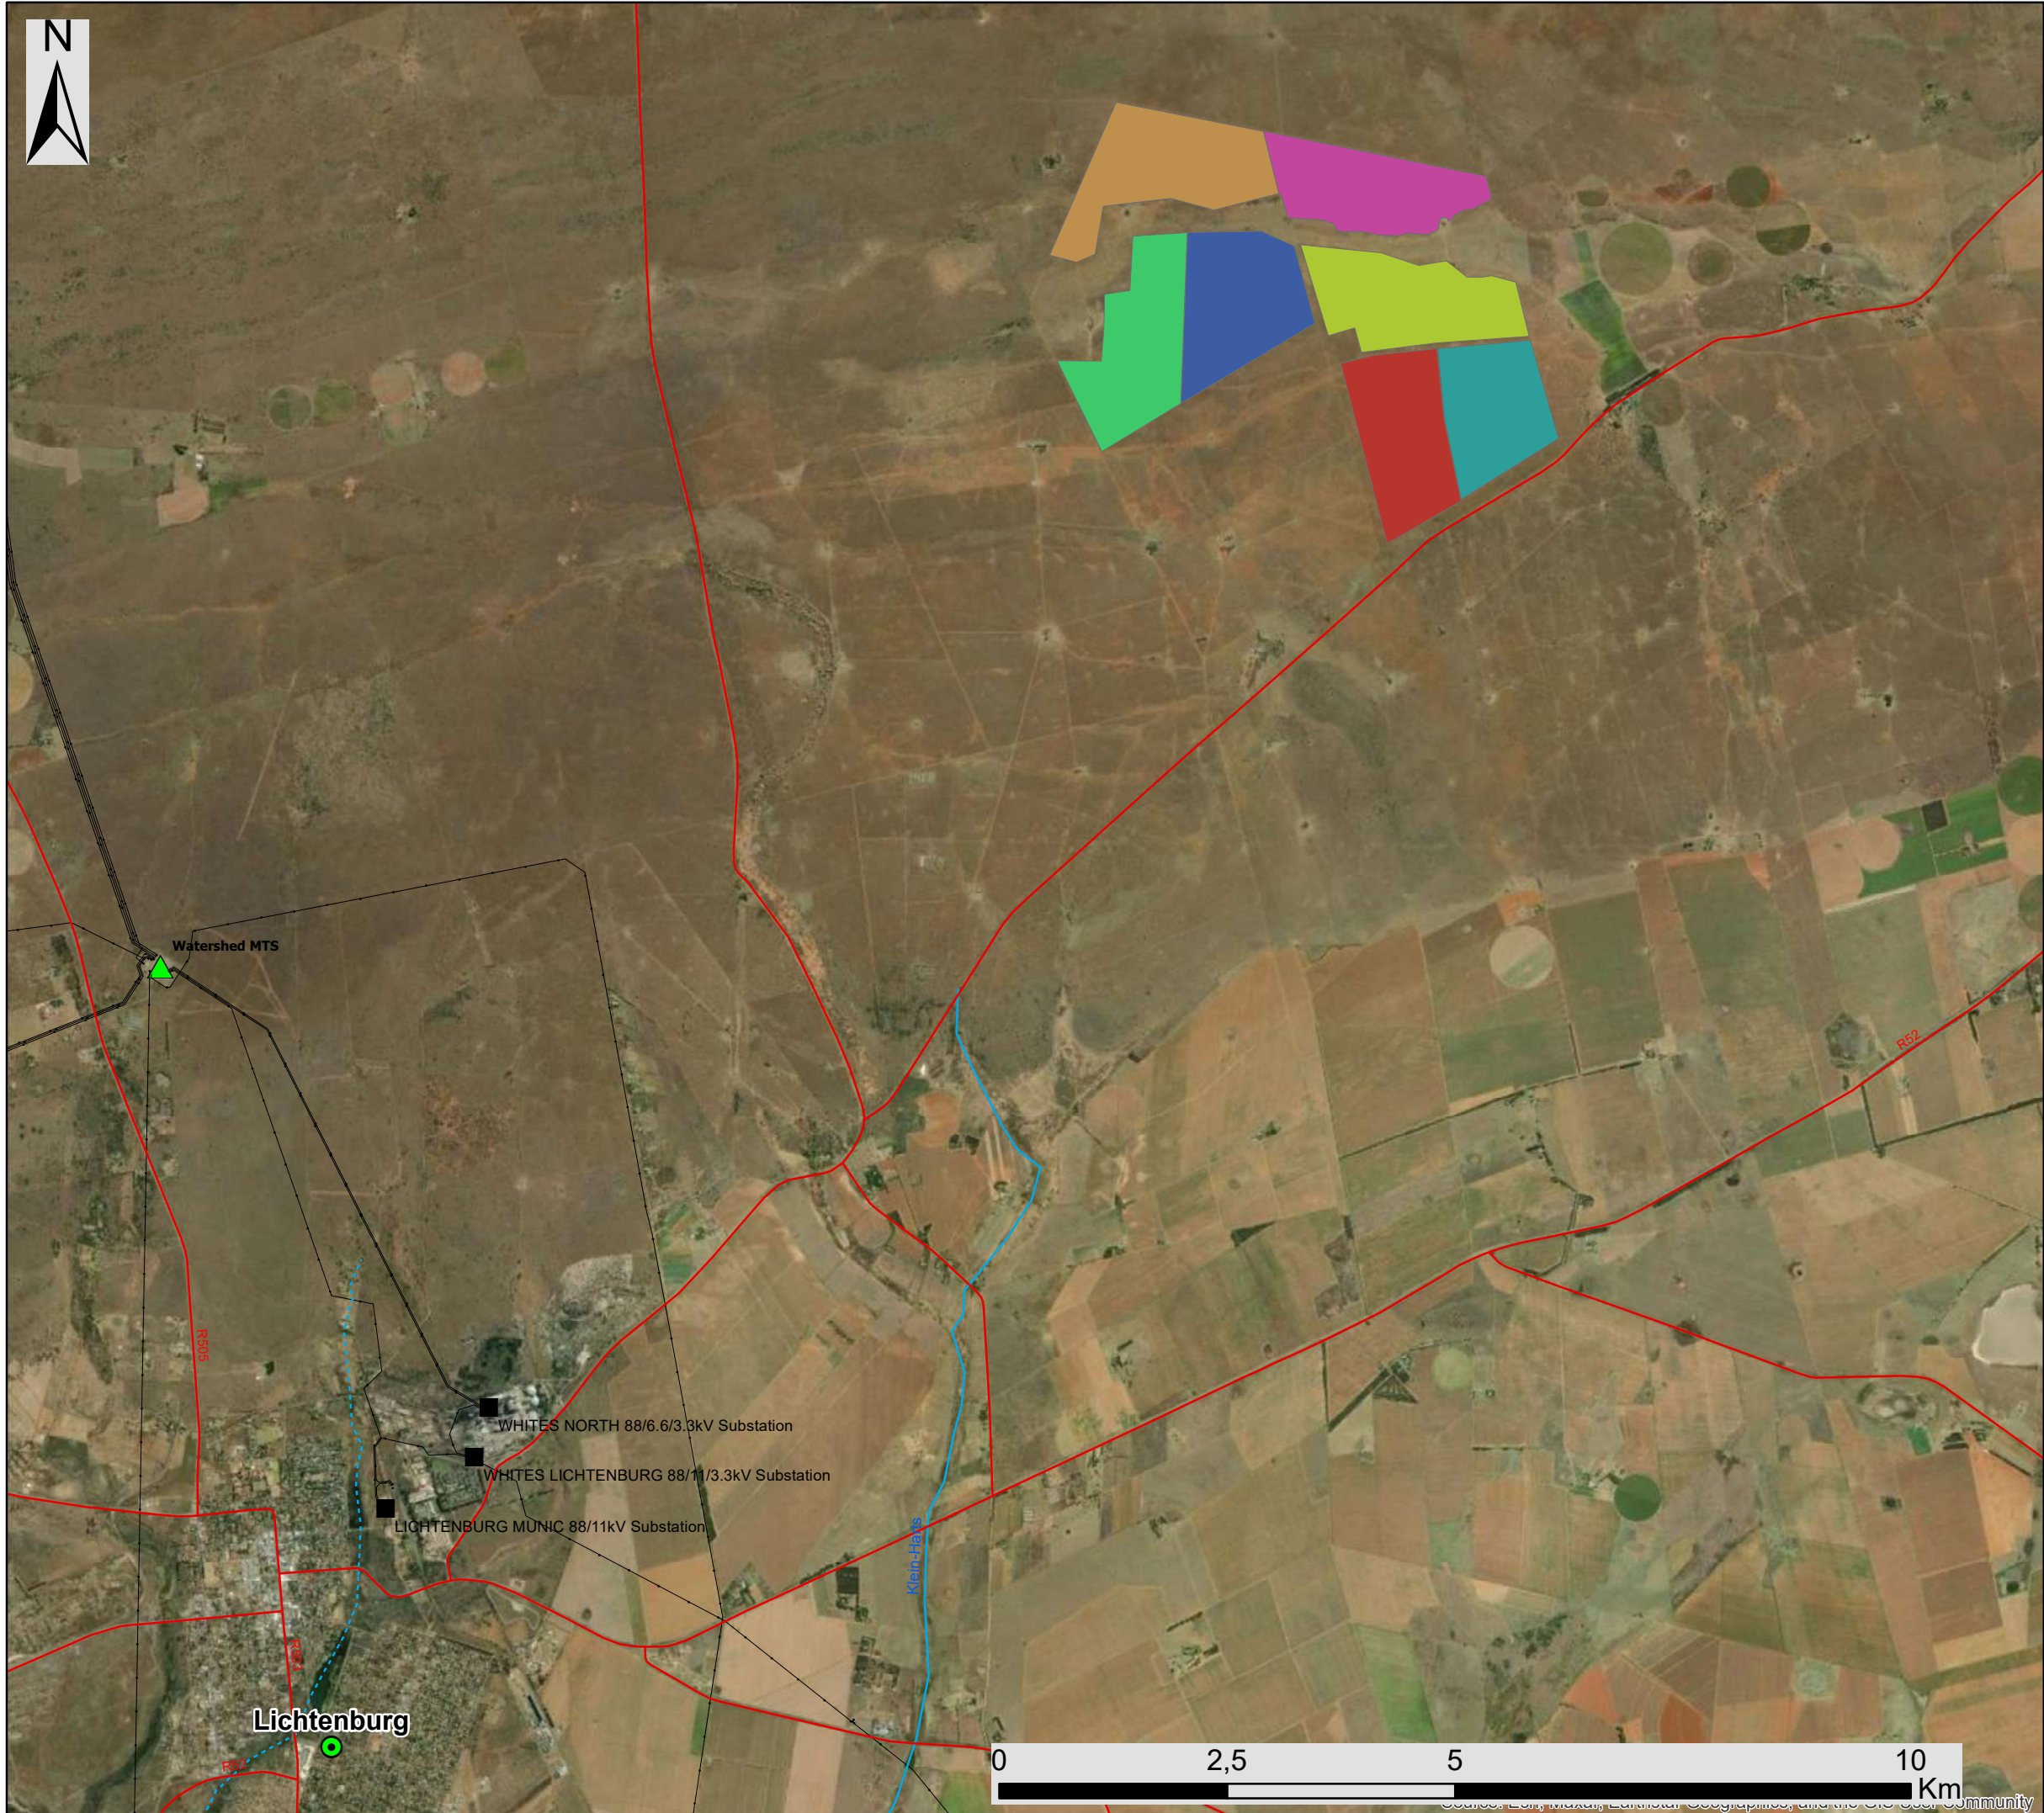

Kiara PV1

North West Province

Locality Map

Legend

- Town
- Eskom Substation
- ▲ Watershed MTS
- Existing Power Line
- Main Road
- Perennial River
- - - Non-perennial River
- Kiara PV1

Scale: 1:70 000
 Projection: GCS_WGS_1984
 Map Ref: Kiara PV1 Locality Map

Source: Esri, Maxar, Earthstar Geographics, and the GIS User Community

Kiara PV 1 North West Province Preliminary Sensitivity Map

Legend

 Kiara PV1

Environmental Sensitivities

-  High Soil Sensitivity
-  Medium Soil Sensitivity
-  Carletonville Dolomite Grassland/
Open Grasslands with bush clump
mosaic (Medium Sensitivity)
-  Artificial livestock watering points
(High Avifaunal Sensitivity)
-  Open grassland with bush clump
mosaics (Medium Avifaunal
Sensitivity)

Scale: 1:70 000
Projection: GCS_WGS_1984
Map Ref: Kiara Sensitivity Map

Kiara PV Cluster North West Province

Locality Map

Legend

-  Town
-  Eskom Substation
-  Watershed MTS
- Existing Power Line
- Main Road
- Perennial River
- Non-perennial River
-  Kiara PV1
-  Kiara PV2
-  Kiara PV3
-  Kiara PV4
-  Kiara PV5
-  Kiara PV6
-  Kiara PV7

-  Town
-  Eskom Substation
-  Watershed MTS
- Existing Power Line
- Main Road
- Perennial River
- Non-perennial River
- Kiara PV1
- Kiara PV2
- Kiara PV3
- Kiara PV4
- Kiara PV5
- Kiara PV6
- Kiara PV7