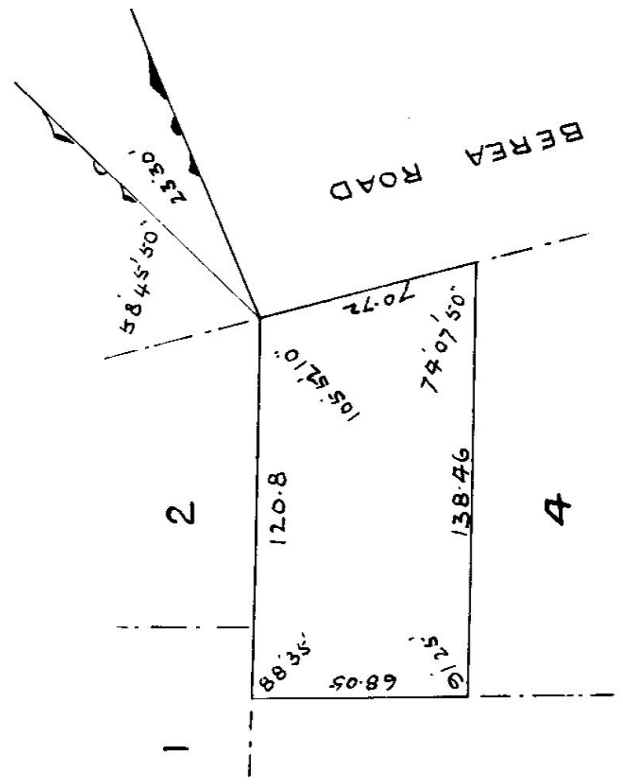

27/1/19 J.H.
for H.C. of D.

Remainder

Reg. Div.
FU

Now SUB **3** of
LOT **5001** DURBAN

The above diagram represents the figure and extent of

- Acres - Rods 32.392 Perches of land and known as

Sub^{dm} 3 of Lot 4 Block F of the 315001
Town Lands of the Borough of Durban, Colony of Natal.

Bounded:- N. by Betea Road
NW. by Sub^{dns} 1+2
S.E. by Sub^{dm} 4
S.W. by Remainder

19015

Surveyed by me.

[Signature]

No. 1907