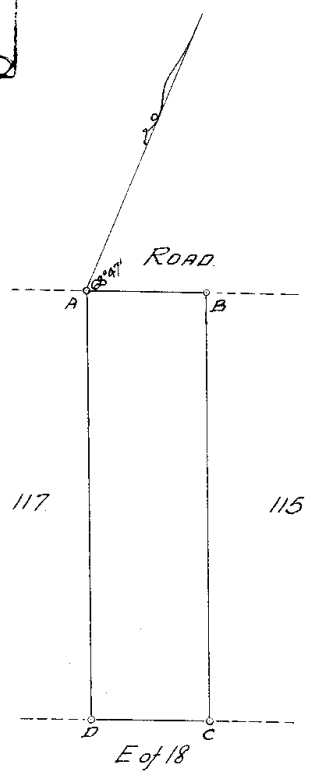

Stamped
19
CC

S.G.O.
 Sub. Vol. 733 Fol. 30
W.A.
 Ex of D.
 NOV.

SIDES.		ANGLES.	
AB	62	A	87° 12'
BC	220.25	B	92 48
CD	62	C	87 12
DA	220.25	D	92 48

Now LOT 272 DURBAN

SCALE OF FEET.

Reg. Div.
FU

The above diagram lettered *A.B.C.D.*
 represents — Acres 1 Roods 10.10 Perches of land
 known as *Lot 116. Block A*

situate on the Town Lands of the Borough of Durban, Province
 of Natal. Bounded as indicated above.