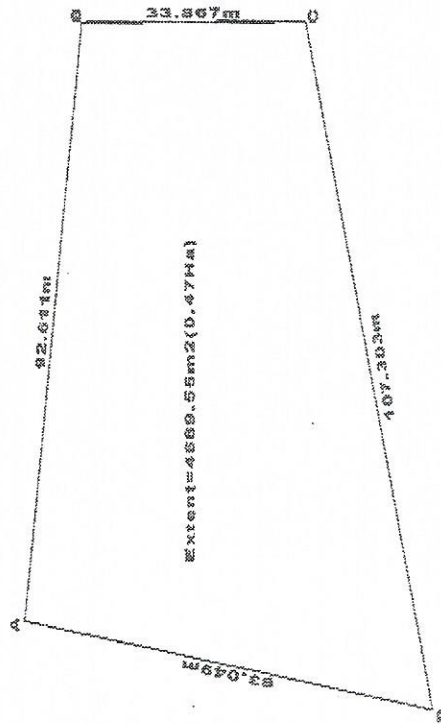

LEASE SKETCH PLAN

APPLICANT: Simplice V. Khoza

TYPE OF LEASE: Commercial

DISTRICT MUNICIPALITY: UMZINYANI

LOCAL MUNICIPALITY: Masinga

TRADITIONAL COUNCIL: Mchuzi

ISIGODI (TRADITIONAL WARD): UthuliweZulu

ITB REF: _____

Scale: 1:725

APPROXIMATE CO-ORDINATES	
Y	X
47290.805	43194116.863
47198.819	43194125.745
47198.481	43194169.810
47304.105	43194176.513

SCALE AND DIMENSIONS ARE APPROX. 30/7/20

Surveyed and Prepared:
 FOR: Impoverished Farm Board
PRETORGANIZATION
 Purpose of Lease: For Traditional and
Traditional Council Administration
 Date: June 2012