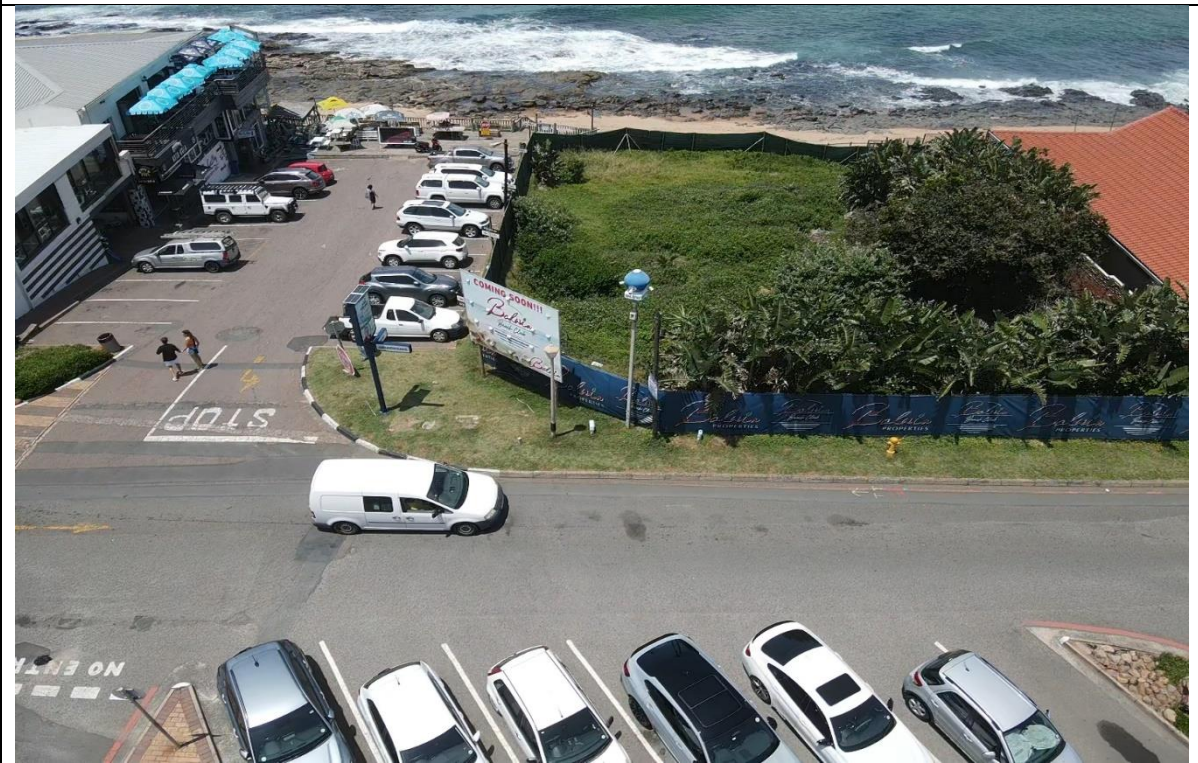

BASIC ASSESSMENT PROCESS

SITE PHOTOGRAPHS

**Proposed Ballito Beach Club, KwaDukuza Local Municipality, iLembe District
Municipality, KZN.**

Google image of the proposed Ballito Beach Club.

Above-ground view of the site with defined boundaries.

Northerly view of the site.

Gate at entrance to the site along Tedder Way Road.

Exterior view of the site from Compensation Road.

Side profile illustration depicting sloped nature of the site.

Eastern view of the site from Tedder Way.

View from the North to the South looking down the centre of the site.

Alternative above-ground view of the site with defined boundaries.

Close up view of the site accessed east of Tedder Way and South of Compensation Beach Road.